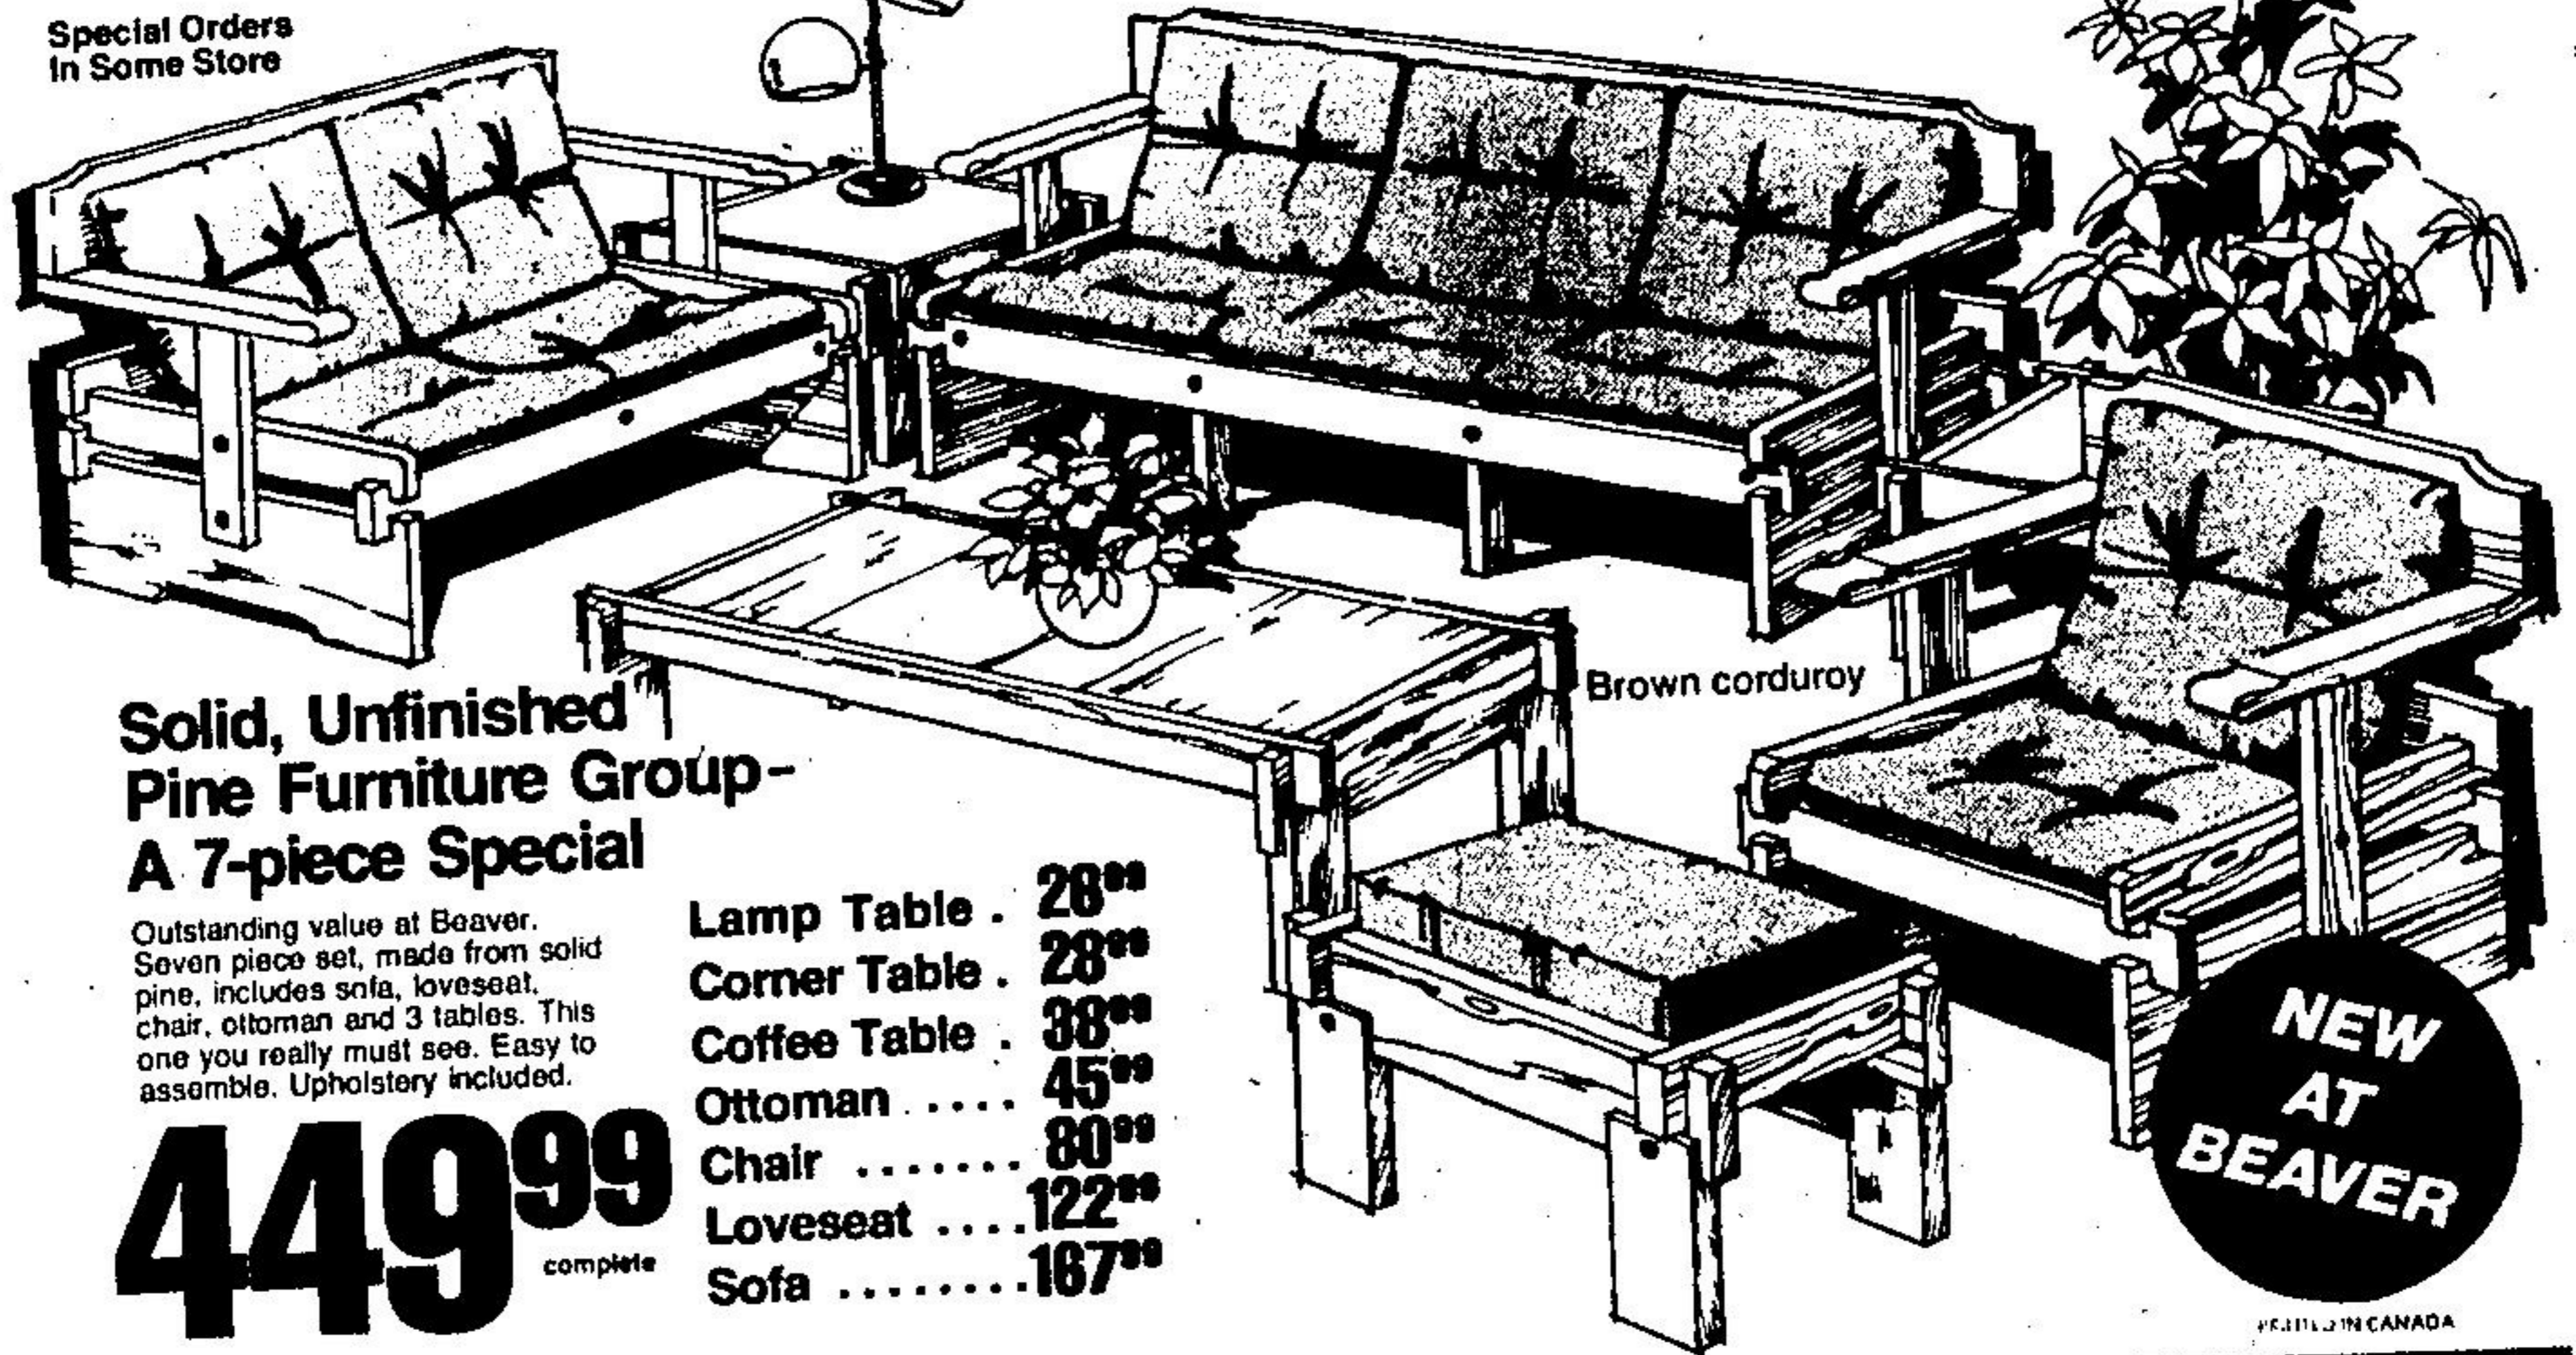

BEAVER

Finish It With Flecto

Give your new furniture a professional-type finish with Flecto wood stain. In natural and 10 other finishes.

219 589
1/2 pt. qt.

Special Buy Lamp Assortment

Take your pick from this special selection of attractive table lamps. 5 styles including glass and ceramic bases. Choice of colours.

only **2888** each

Special Orders In Some Store

Solid, Unfinished Pine Furniture Group - A 7-piece Special

Outstanding value at Beaver. Seven piece set, made from solid pine, includes sofa, loveseat, chair, ottoman and 3 tables. This one you really must see. Easy to assemble. Upholstery included.

449⁹⁹ complete

- Lamp Table . 28⁰⁰
- Corner Table . 28⁰⁰
- Coffee Table . 38⁰⁰
- Ottoman 45⁰⁰
- Chair 80⁰⁰
- Loveseat 122⁰⁰
- Sofa 167⁰⁰

Brown corduroy

NEW AT BEAVER

MADE IN CANADA

SHOP AND SAVE AT THESE BEAVER HOME CENTRES: