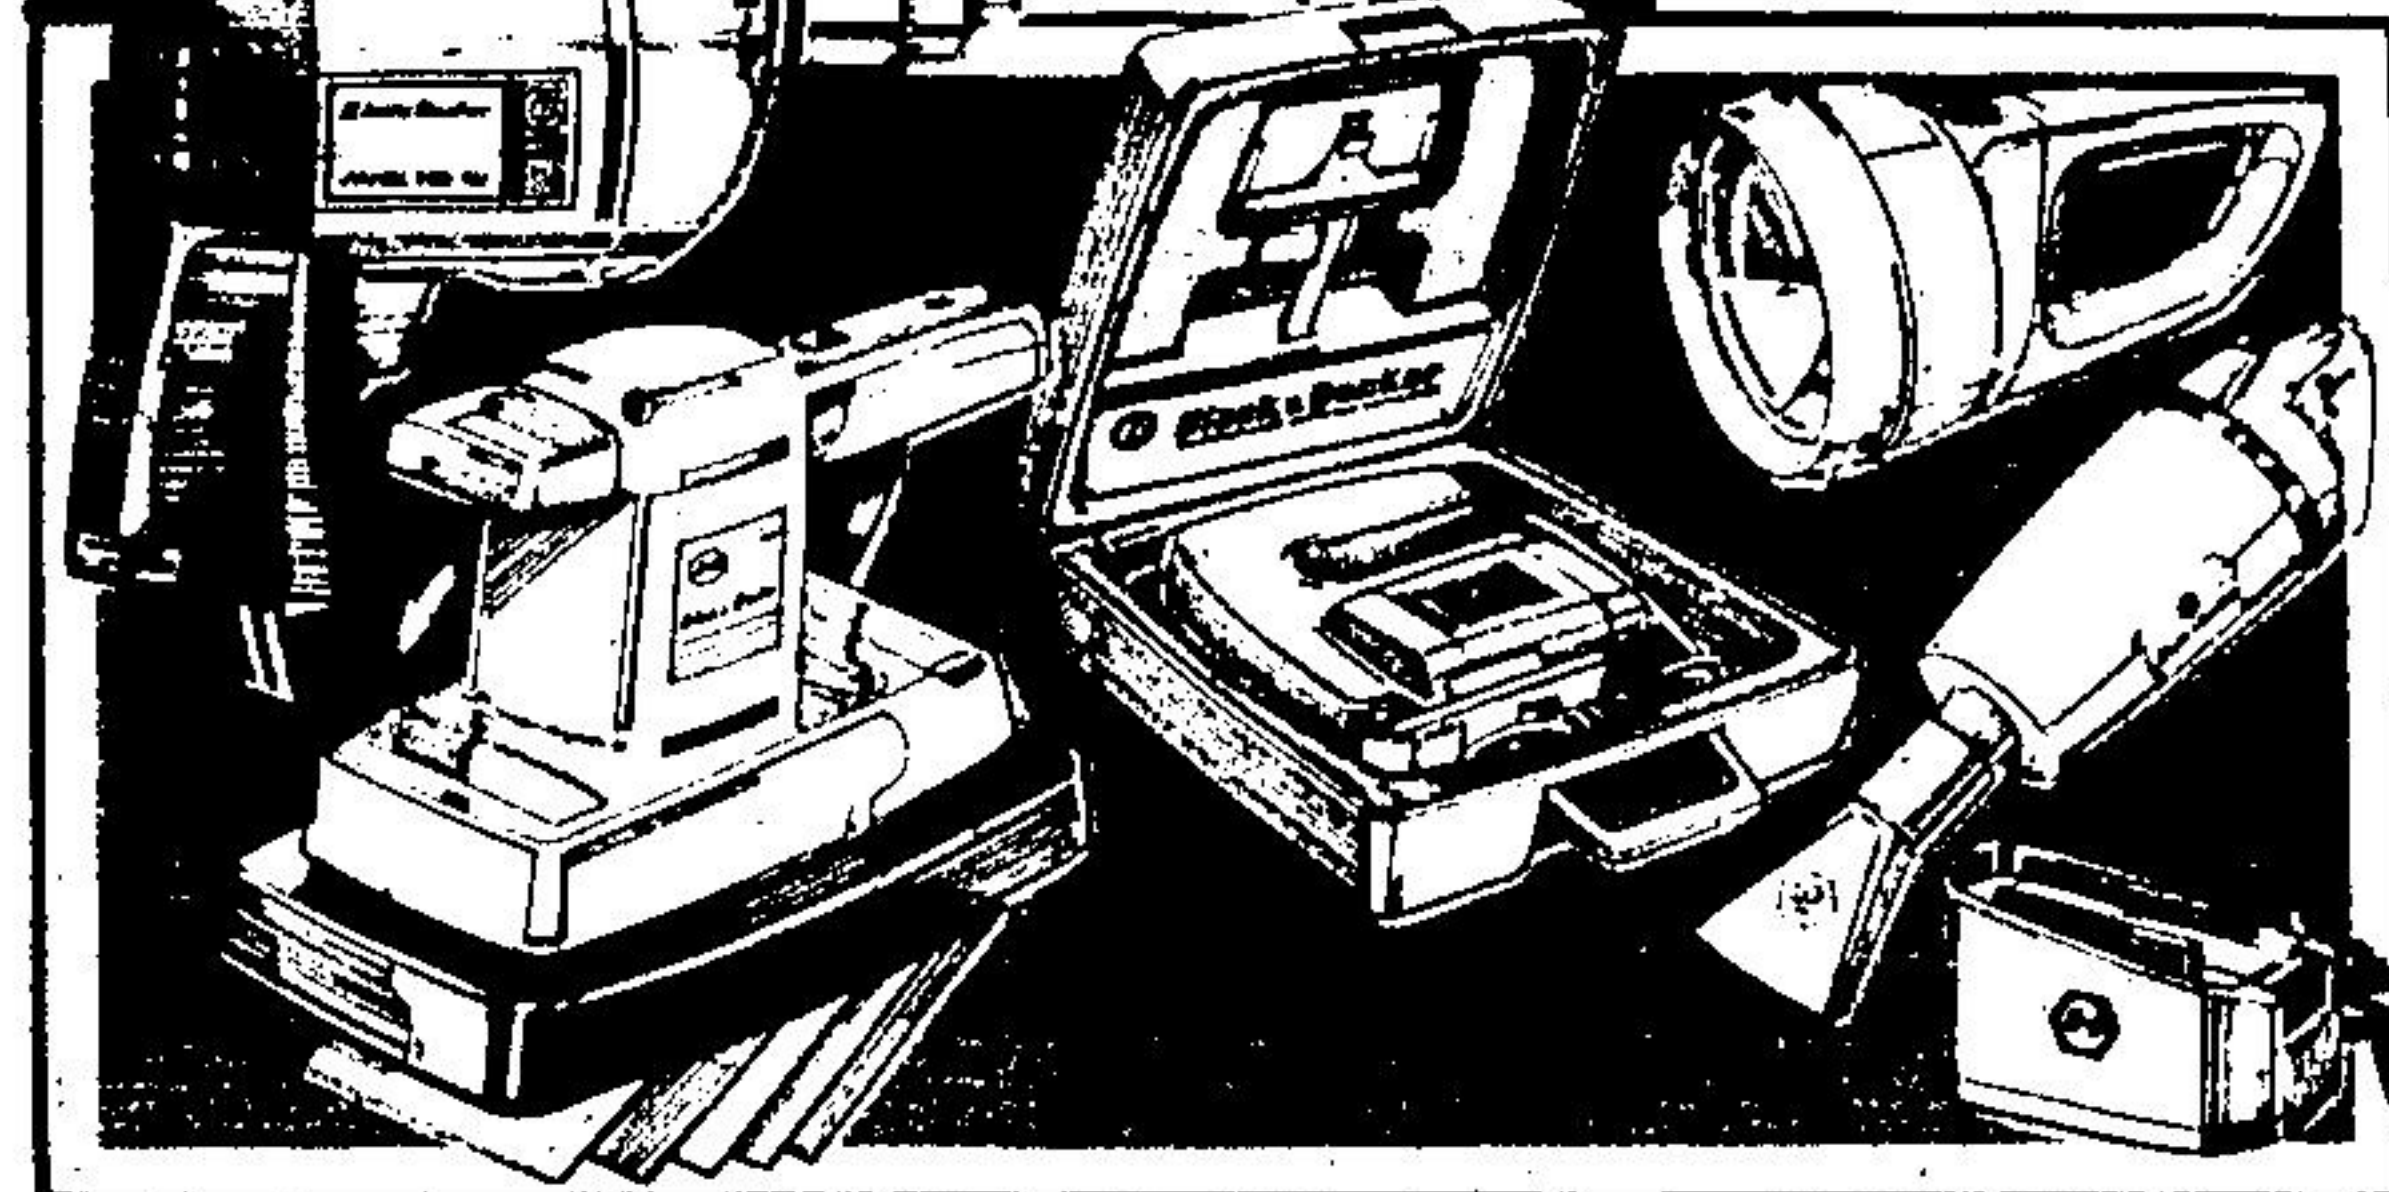

These B & D Power Tools are at Special Beaver Prices... SAVE Again with Cash Rebates from TIDE Detergent

Buy your Black and Decker/Tide Detergent power tools from Beaver and you'll be saving twice.

a. 3/8" Deluxe Reversing Drill

Reversing and variable speed control. Equipped with trigger lock.

Beaver's Reg. 26.75

24⁸⁹ #7140

b. Dual Action Sander Kit

Includes orbital/straight line sander with dust attachment and sandpaper.

Beaver's Reg. 34.49

32⁹⁹ #7491-04

c. Two Speed Jig Saw Kit

Pick the speed to suit the job. With assorted blades and carrying case.

Beaver's Reg. 26.79

25⁷⁹ #7519-04

d. Mod 4 Car & Cottage Kit

Includes vacuum, lantern head, energy pack and the recharger.

Beaver's Reg. 44.99

39⁹⁹