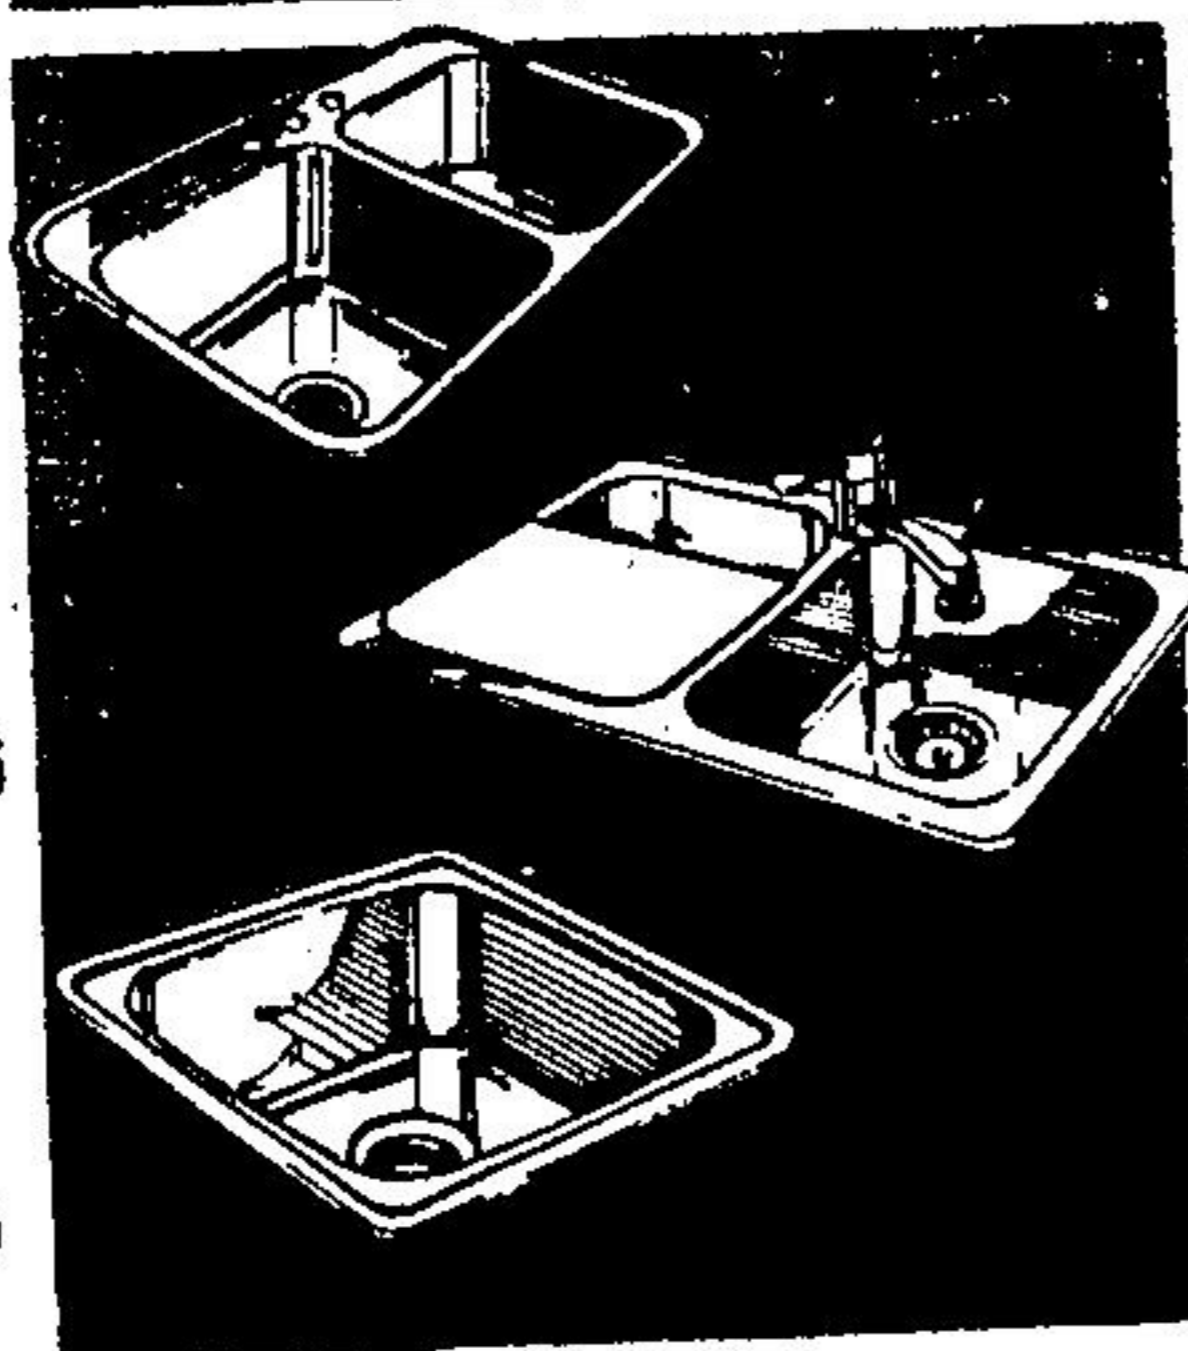

### Post Formed Counter Tops

Easy to install, easy to clean kitchen counter tops.

8' **27<sup>98</sup>** 10' **35<sup>98</sup>**

In stock colours

**89<sup>95</sup>** Ducted **99<sup>95</sup>** Ductless

This Hanover Penthouse Kitchen Can be Yours for as low as

**954<sup>40</sup>**

SEE BEAVER TODAY