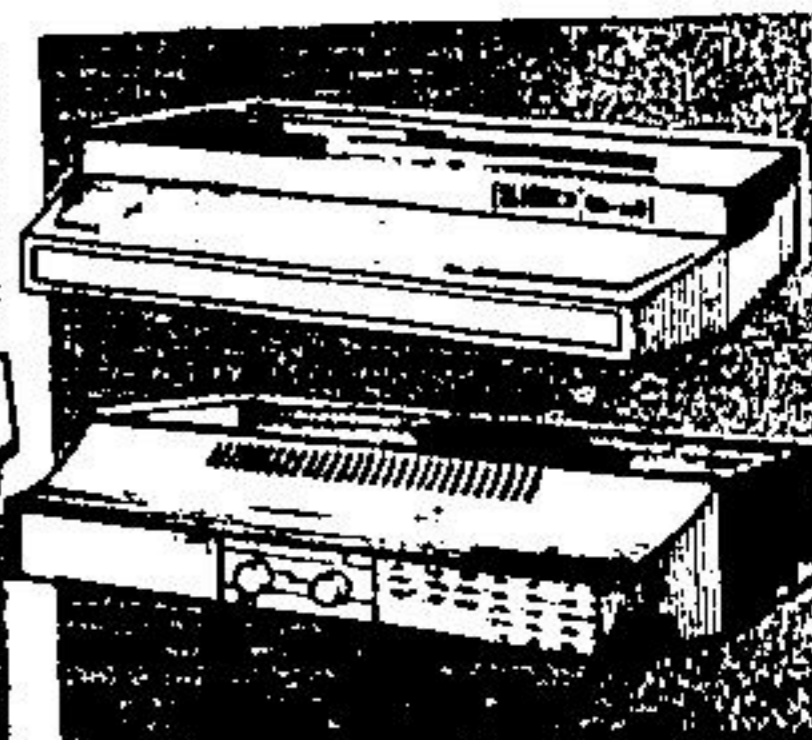

Range Hoods by Miami Carey

a. Pre-wired, 2-speed ducted range hoods. White, Copper, Gold, or Avocado. **36⁹⁹**
b. 3-speed range hoods. Beaver exclusives. 2 extra large filters 30" x 6" x 18". Bronze or Black

89⁹⁵ Ducted **99⁹⁵** Ductless