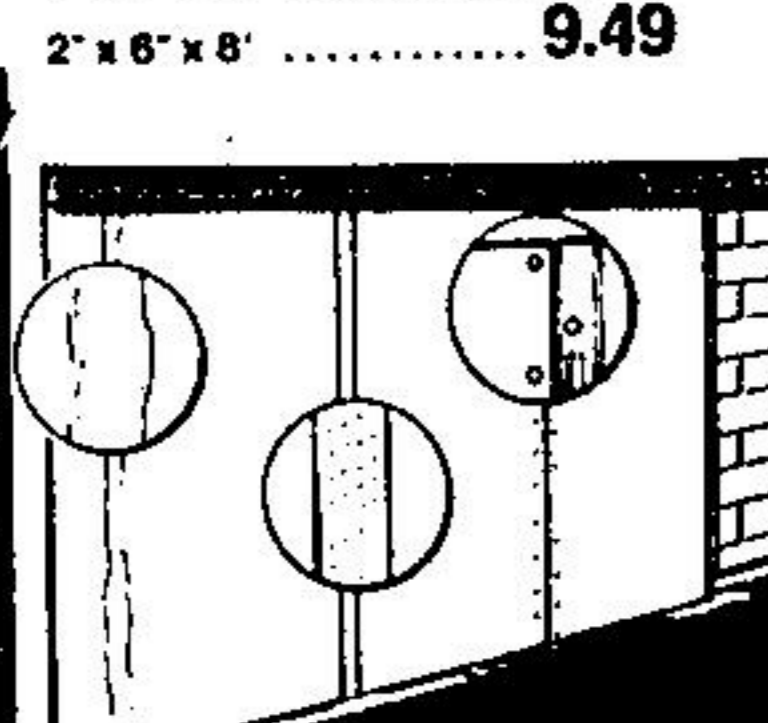

2" x 4" x 8"	5.49
2" x 6" x 8"	9.49

12" x 12" Ceiling Tiles

Easy to install tiles that add both beauty and acoustical correction to ceilings.

Plain White tiles
36 sq. ft. **729**

Stipl
36 sq. ft. **1099**

4" x 4" Scored panel
— Plain White. **329**

Durofoam Rigid Insulation

Easy to handle, lightweight insulation that is its own vapour barrier. Won't warp, etc. Makes ideal insulation for between basement walls.

195
4' x 8' x 1/2"

Sakrete Stucco

Ready to mix stucco that can really punch up your decor. Create your own patterns and textures. Makes decorating fun!

988
20 kg. (44 lbs)

Gyproc Wallboard

If you're putting in a new room, renovating or building your own home—Gyproc is a must for walls. 4' x 8' x 5/8" sheet.