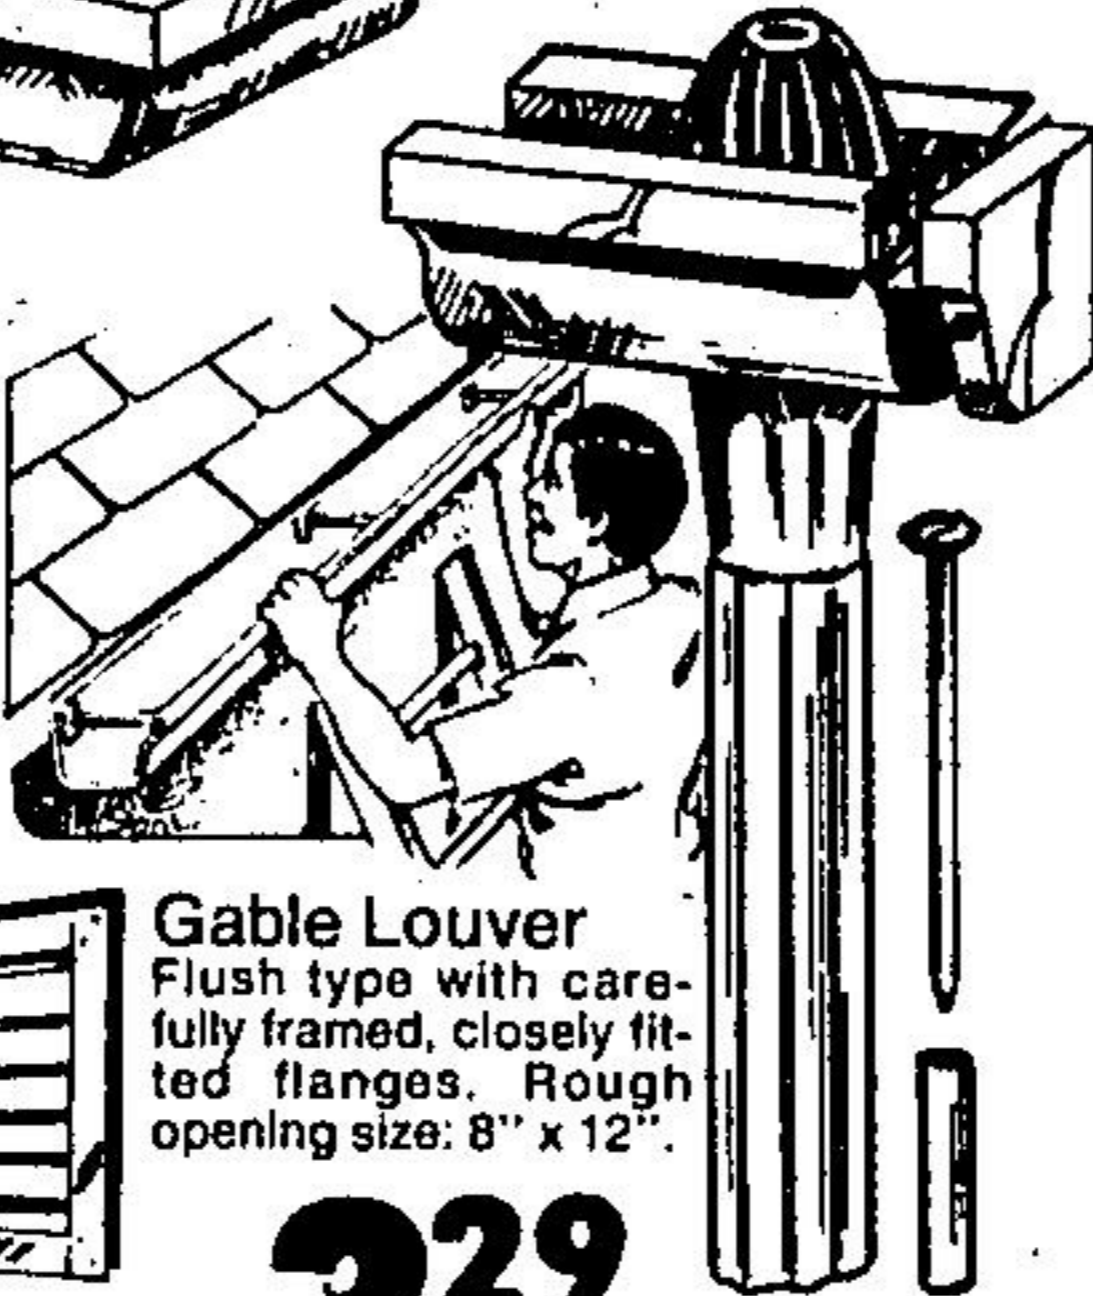

while Savings are Ripe

easier than you think

Aluminum Roof Ventilators

Improve attic ventilation, increase living comfort.

Roof Top Ventilator

Round hood type for greater ventilating capacity. Easy to install on any pitch roof. Rough opening diameter 7.5".

6³⁹
each

Soffit Louver

Good ventilating capacity. Solidly built for greater rigidity and strength. Overall size 16" x 5 1/2".

89^c
each

Gable Louver

Flush type with carefully framed, closely fitted flanges. Rough opening size: 8" x 12".

3²⁹
each

Eavestroughing

Easy to replace and now's the time!

Avoid leaky basements and stained walls. Replace blistered, worn eavestrough with white baked enamel steel eavestrough. Baked enamel finish needs no painting. A complete line of snap together accessories get the job done fast. "Cash & Carry"

10' White enamel Trough

Sale .....

3⁹⁵

10' White enamel Downspout

Sale .....

4⁴⁹

Choose economical galvanized eavestrough and paint it yourself.

"Cash & Carry"

10' galvanized trough

1⁹⁹

10' galvanized downspout

2²⁹