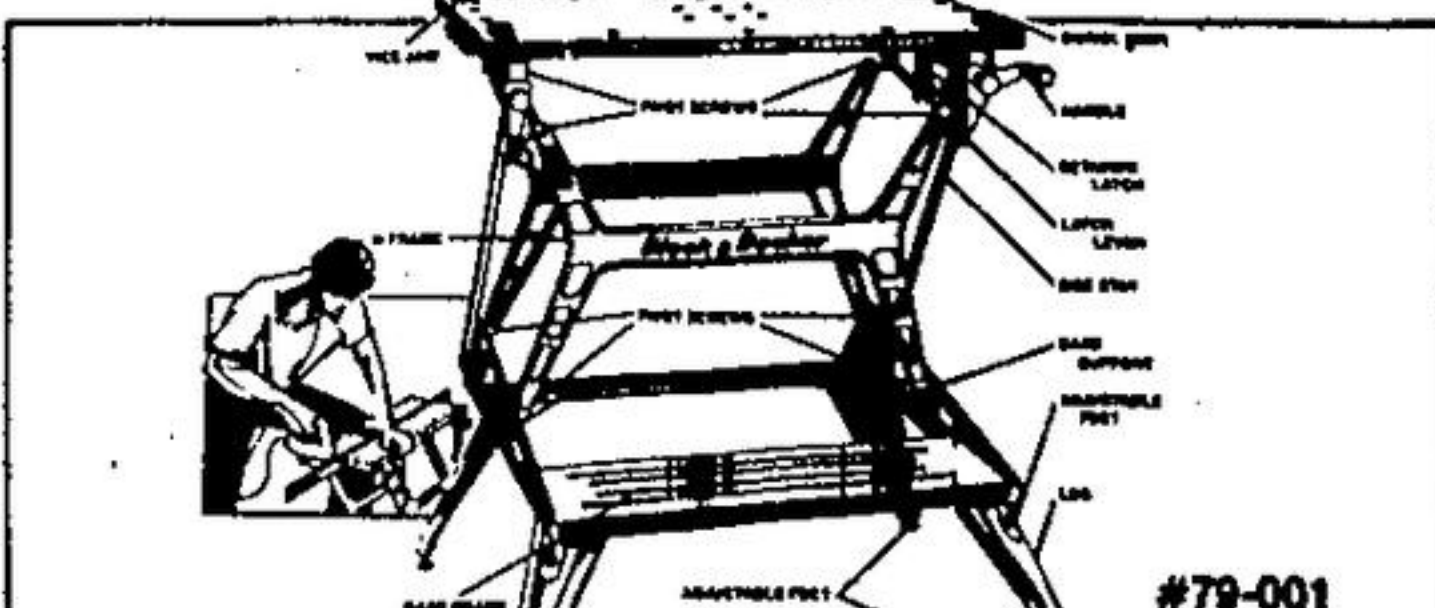

B&D Workmate Bench A foldaway portable work centre, a giant vice and sawhorse all in one! Vice jaws operate in parallel or with taper action. Lightweight yet sturdy.

63⁹⁵

BEAVER

Store Hours: * Mon. 9 a.m. - 6 p.m. * Tues. 9 a.m. - 6 p.m.
* Wed. 9 a.m. - 6 p.m. * Thurs. & Fri. 9 a.m. - 9 p.m.
* Sat. 9 a.m. - 6 p.m.

316 Quelp Street E., Georgetown — 877-2234

WE ACCEPT
• Beaver Charge Accounts
• Cheques
• Master Charge