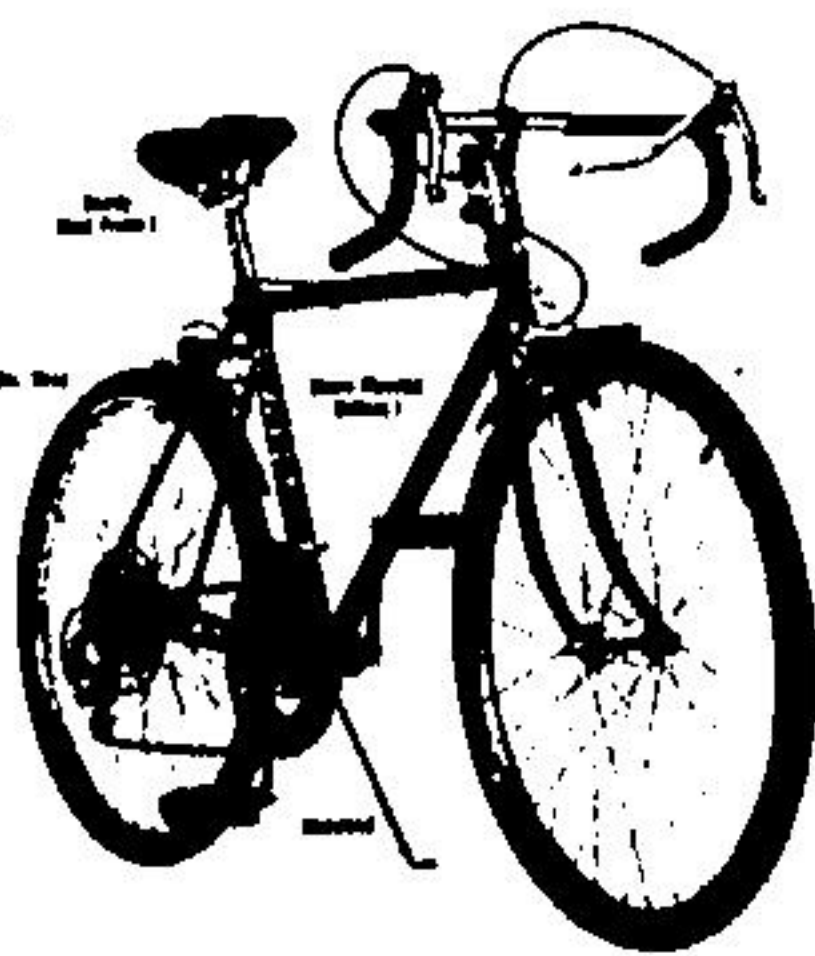

CYCLERAMA '77

We Reserve The Right To Limit Quantities!

Vulcan JR-10 24" Junior 10-Speed