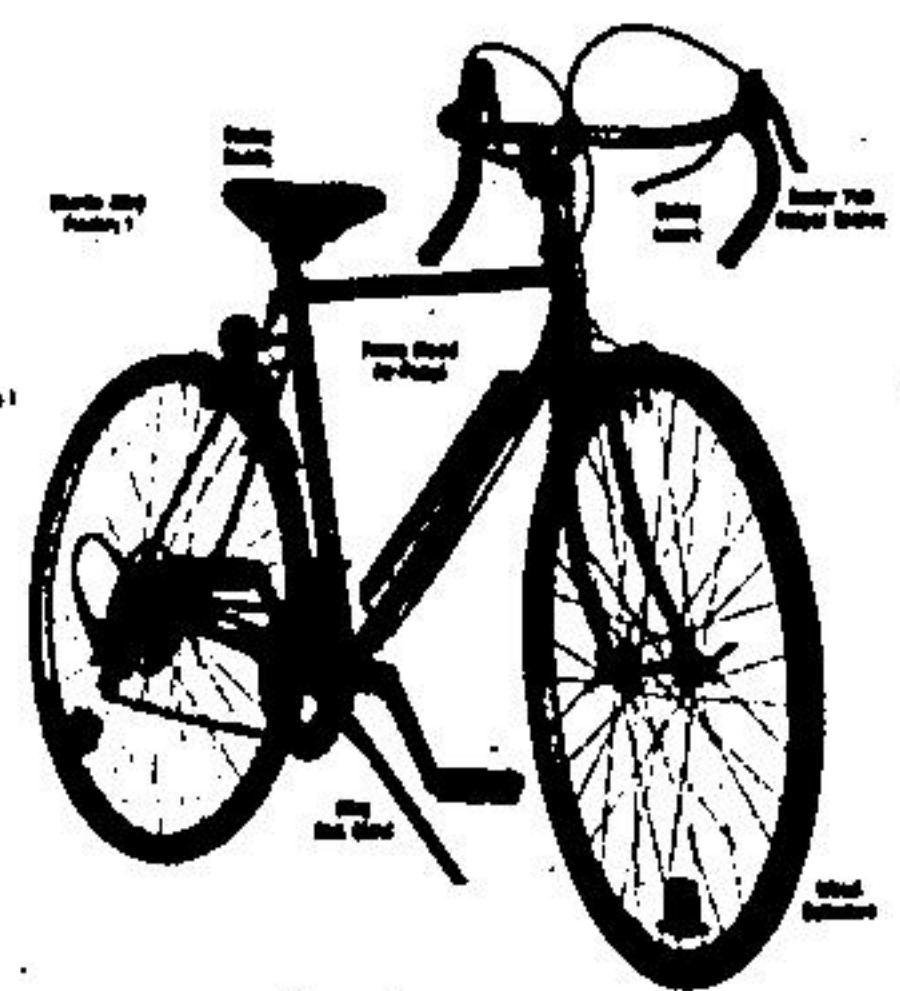

Our Top Deluxe Model!
Vulcan DL-10 27" Deluxe Racer

11988
EACH