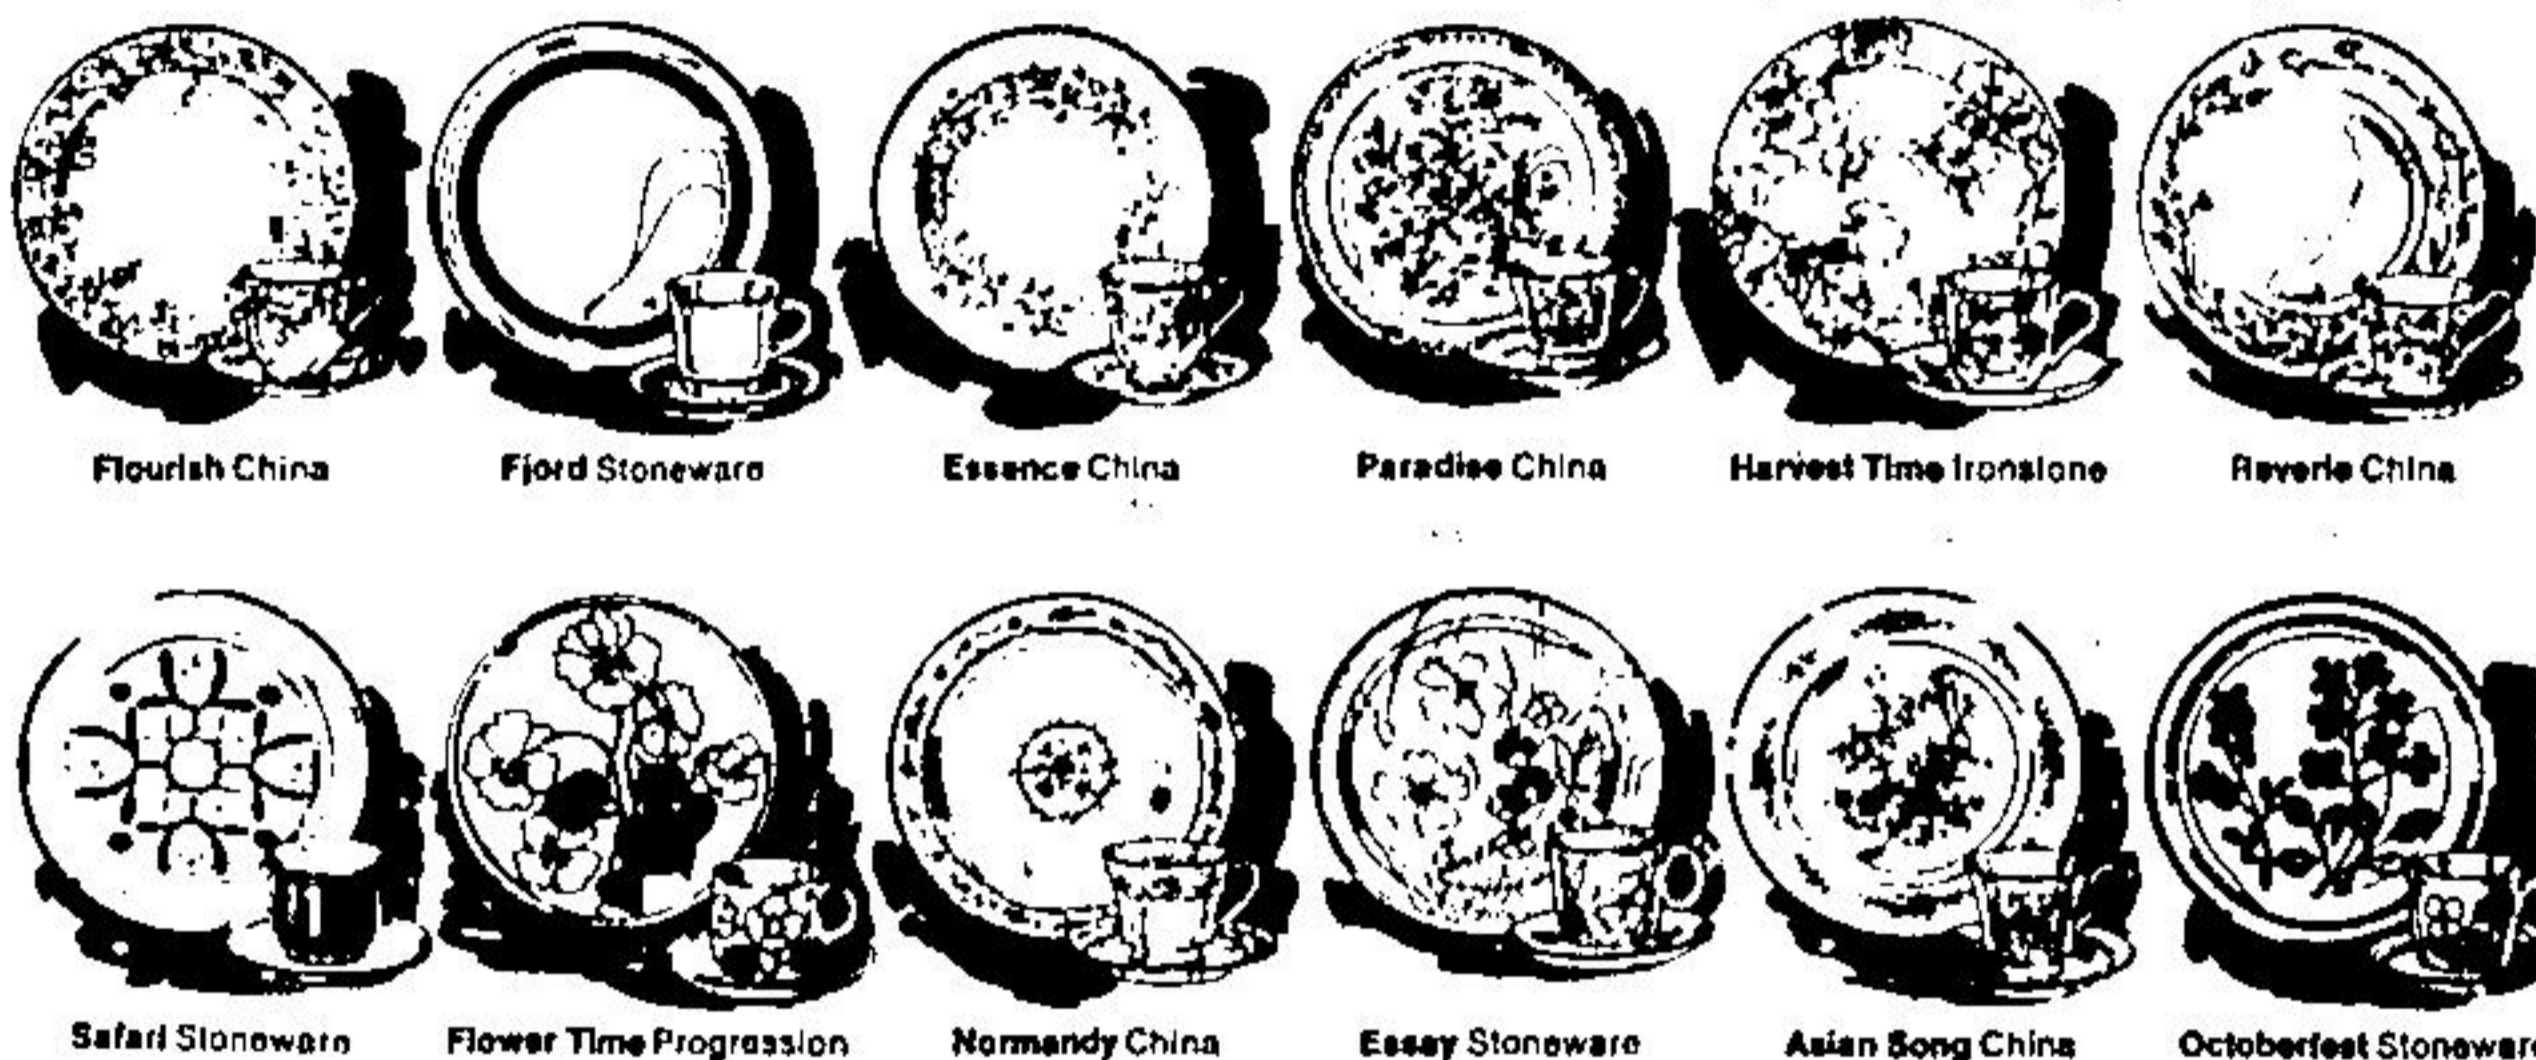

beautiful things cost less than you think at

STAINLESS STEEL STORES

Everybody saves

Noritake Showcase of Savings

10% to 40% OFF REGULAR PRICE

Rarely—in any store, anywhere—such a large, exciting selection of famous Noritake formal china, casual and not so casual dinnerware, glass, accessories

Substantial savings, too, on open stock, place settings, sets
Now—for a short time—you can see and save on one of the largest selections of Noritake dinnerware and tableware ever assembled. Choose from formal china, stoneware, ironstone, Progression China, formal and casual glass, stainless. Here's the opportunity you've been dreaming about... to choose that new set of Noritake or to fill in the set you already have. You've seen Noritake quality and value. We don't think you've ever seen so many Noritake patterns displayed together before.

LIMITED TIME ONLY

SERVING PIECES SALE!

SAVE 1/3

GREAT SAVINGS on stainless serving pieces in currently made patterns. Now is the time to complete your set or replace lost or worn pieces

SALE DATES: May 2 thru May 31, 1977

SALE DATES: May 2 thru May 31, 1977

ONEIDA STAINLESS SALE!

SAVE 35% to 39%

ON PLACE SETTINGS
Tremendous savings on quality stainless flatware in a variety of outstanding designs

	Heirloom® Stainless		Community® Stainless		Oneida® Deluxe Stainless	
	Reg.	1/3 off	Reg.	1/3 off	Reg.	1/3 off
Butter Knife	$7.25	$4.84	$5.25	$3.50	$2.75	$1.83
Sugar Spoon	5.75	3.84	3.50	2.33	2.75	1.83
Tablespoon	6.50	4.34	4.00	2.67	3.25	2.17
Pierced Tablespoon	6.75	4.50	4.25	2.83	3.50	2.33
Cold Meat Fork	8.50	5.67	5.00	3.34	4.25	2.83
Gravy Ladle	8.50	5.67	5.50	3.67	5.00	3.34
Dessert Server	—	—	5.00	3.34	4.25	2.83
Berry Spoon	—	—	—	—	—	—
Pickle Fork	5.00	3.34	3.00	2.00	2.25	1.50

TEAKWOOD SERVING TRAY
Regular $7.95
$4.50

STAINLESS STEEL VEGETABLE BREAD SERVER
Regular $7.50
$5.50

IMPORTED TABLECLOTHS
Beautiful Lace Silk & Linen
Save **10%**

STAINLESS STEEL DIVIDED SERVER
LARGE SIZE
Regular $7.95
$5.95

STAINLESS STEEL 4-pc. SERVING SET
2 Sizes Oval Platters, 1 Deep Round Bowl, 1 Round Tray.
Good Quality. Gift Boxed.
Regular $38.75
$29.95

STAINLESS STEEL CARVING SET with Platter
Regular $41.50
$32.95

EJECTING PICKLE FORK & ICE TONG
2-pc. Set
Regular $5.50
$3.95

STAINLESS STEEL SERVING TRAY with Handles
Large Size
Regular $22.98
$19.98

IKORA SERVING WARE
10% OFF

HEIRLOOM® STAINLESS SALE PRICE
$15.98
Reg. $26.25

COMMUNITY® STAINLESS SALE PRICE
$9.99
Reg. $16.25

ONEIDA® DELUXE STAINLESS SALE PRICE
$7.99
Reg. $13.00

OUR Bridal Gift Registry makes gifting easy

many more in-store specials
CHARGE X • MASTERCHARGE

STAINLESS STEEL STORES

SHOPPERS WORLD ALBION
Albion Rd. at Kipling
742-1025

SHOPPERS WORLD BRAMPTON
Hwy. 10 at Steeles Ave.
451-1625

HILLCREST MALL
Yonge St., Richmond Hill
884-5440