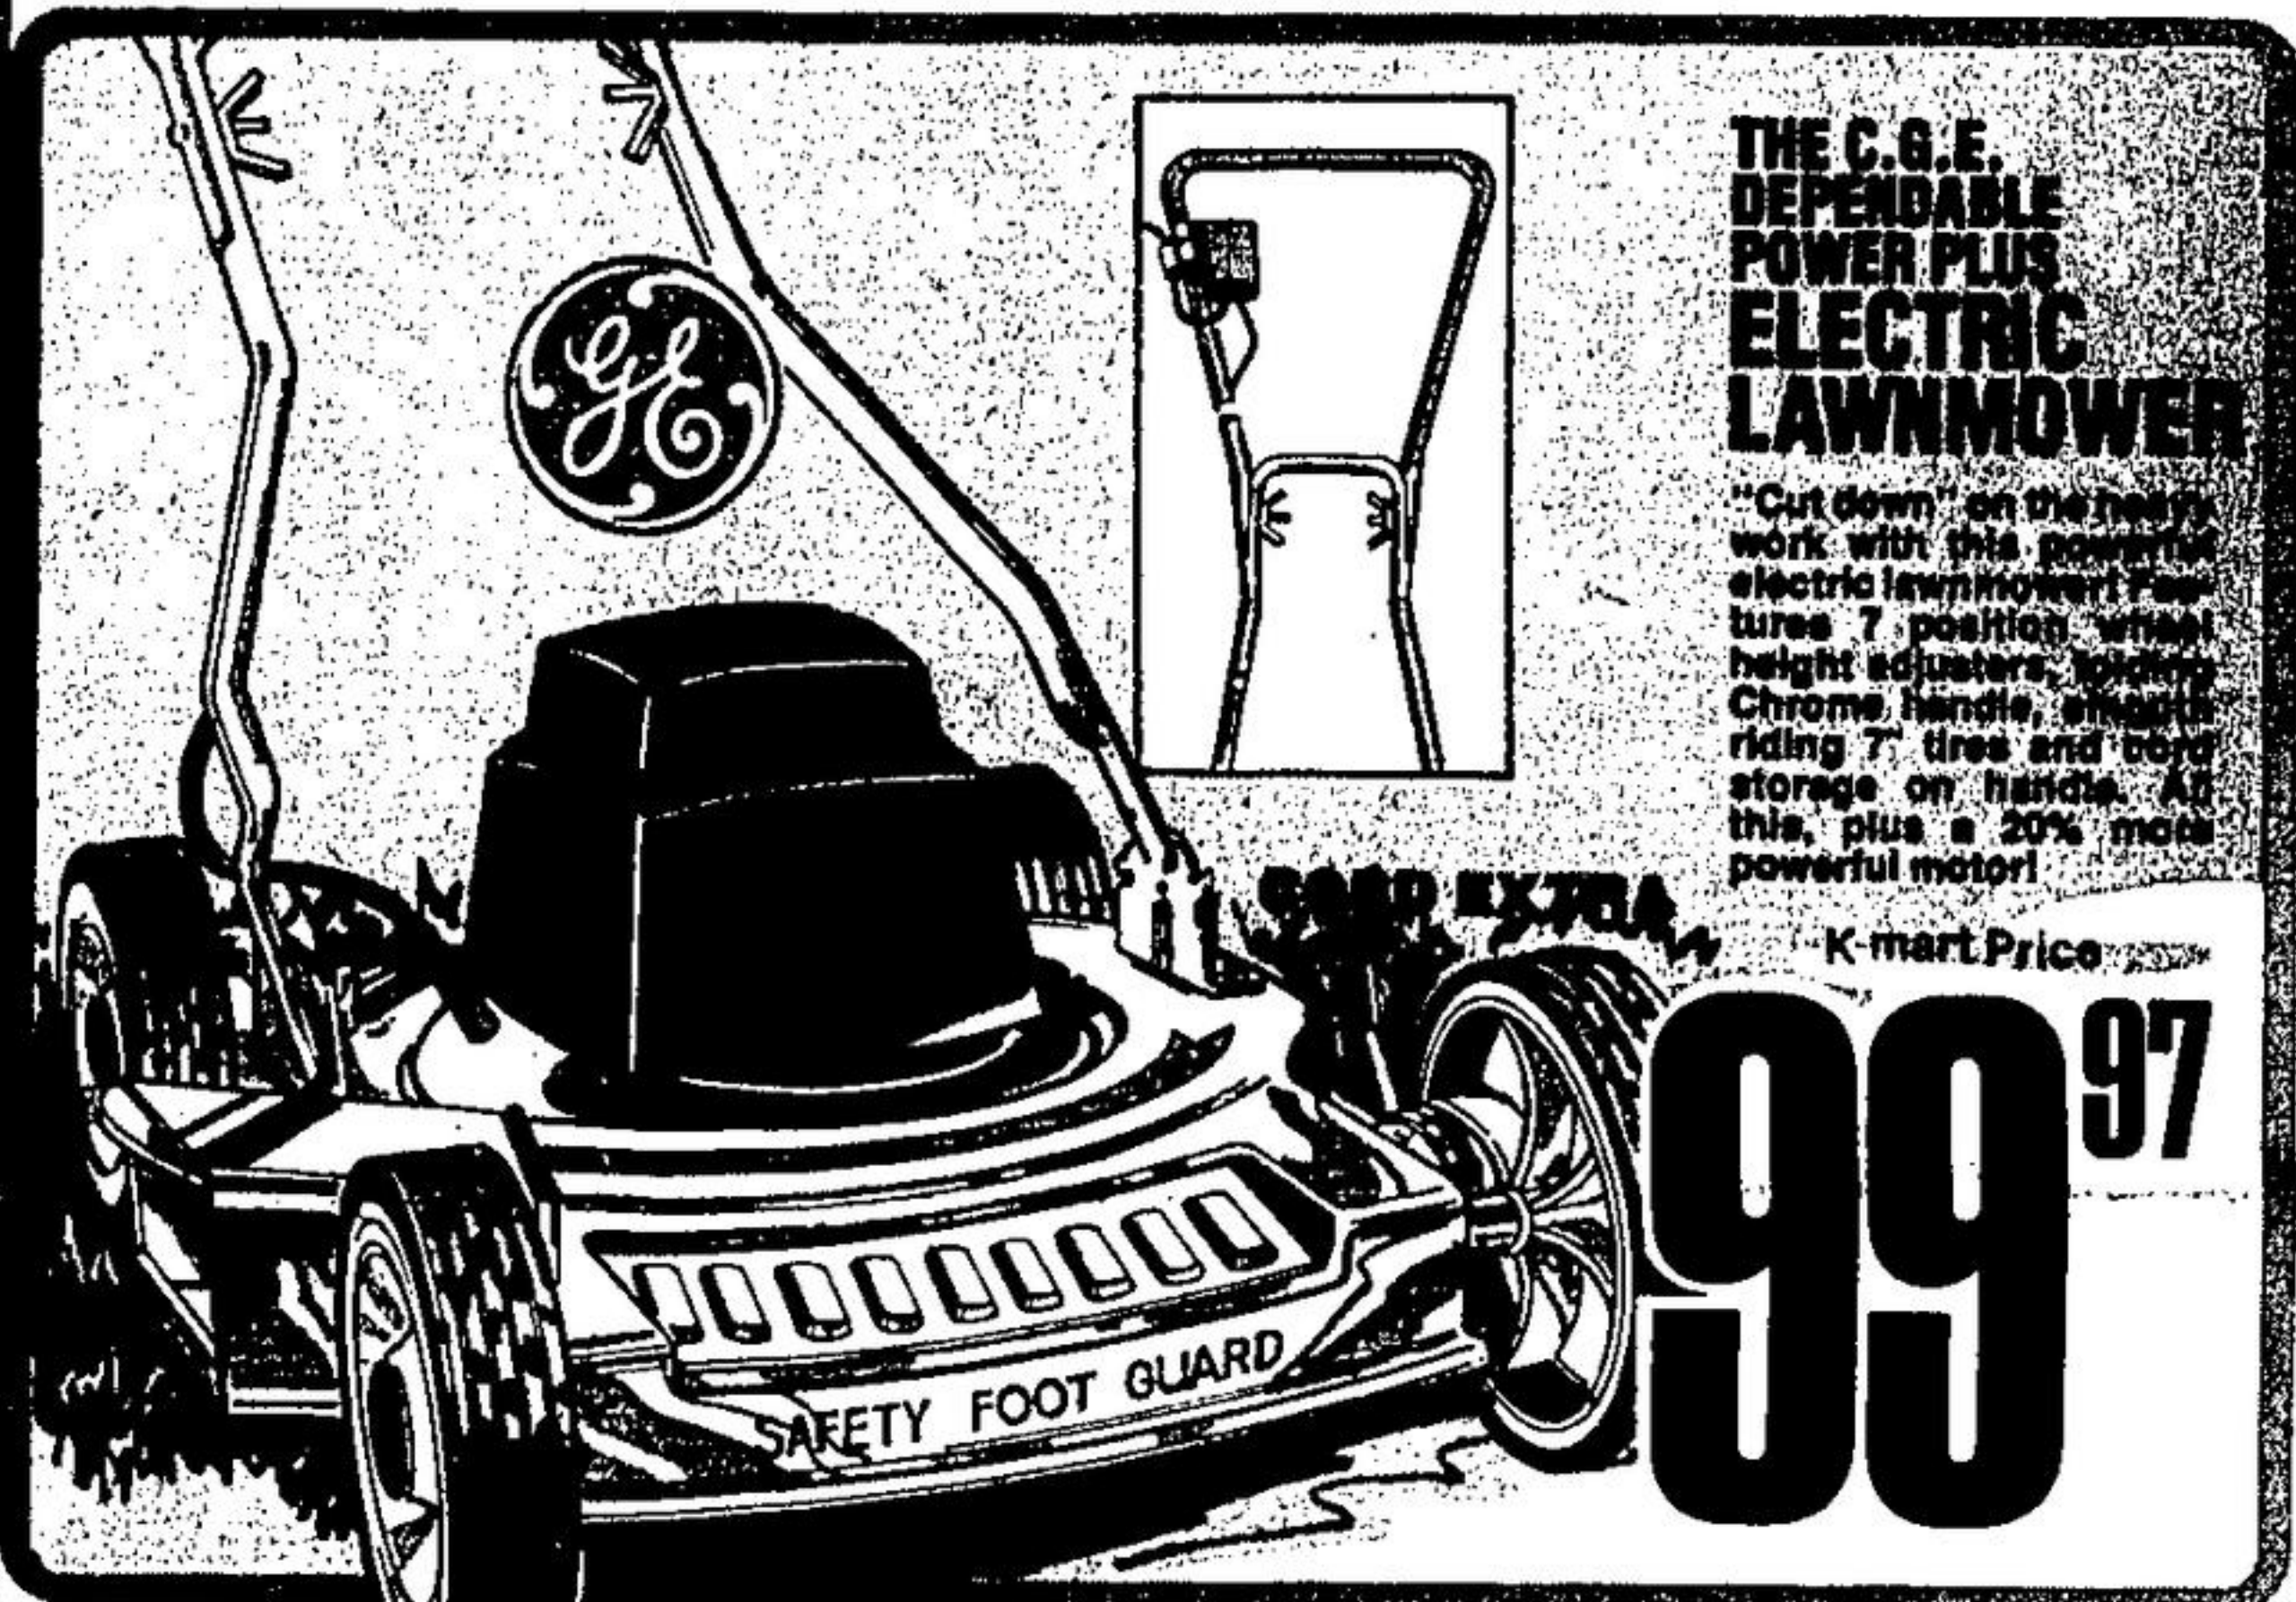

K mart Price

57⁷⁷

POWERFUL CIRCULAR SAW - 7 1/4"

B & D saw featuring burnout protected motor and easy to make bevel & depth adjustments. Safety approved for 7 1/4" or 6 1/2" blades.

K mart Price

24⁹⁹

GENERAL PURPOSE DRILL - 3/8"

B & D general purpose drill with double reduction gears for high Torque drilling power. 3/4" steel and 3/4" hardwood capacity.

K mart Price

14⁹⁹

THE C.G.E. DEPENDABLE POWER PLUS ELECTRIC LAWNMOWER

"Cut down" on the heavy work with this powerful electric lawnmower! Features 7 position height adjusters, sliding Chrome handle, sliding riding 7" tires and easy storage on handle. All this, plus a 20% more powerful motor!