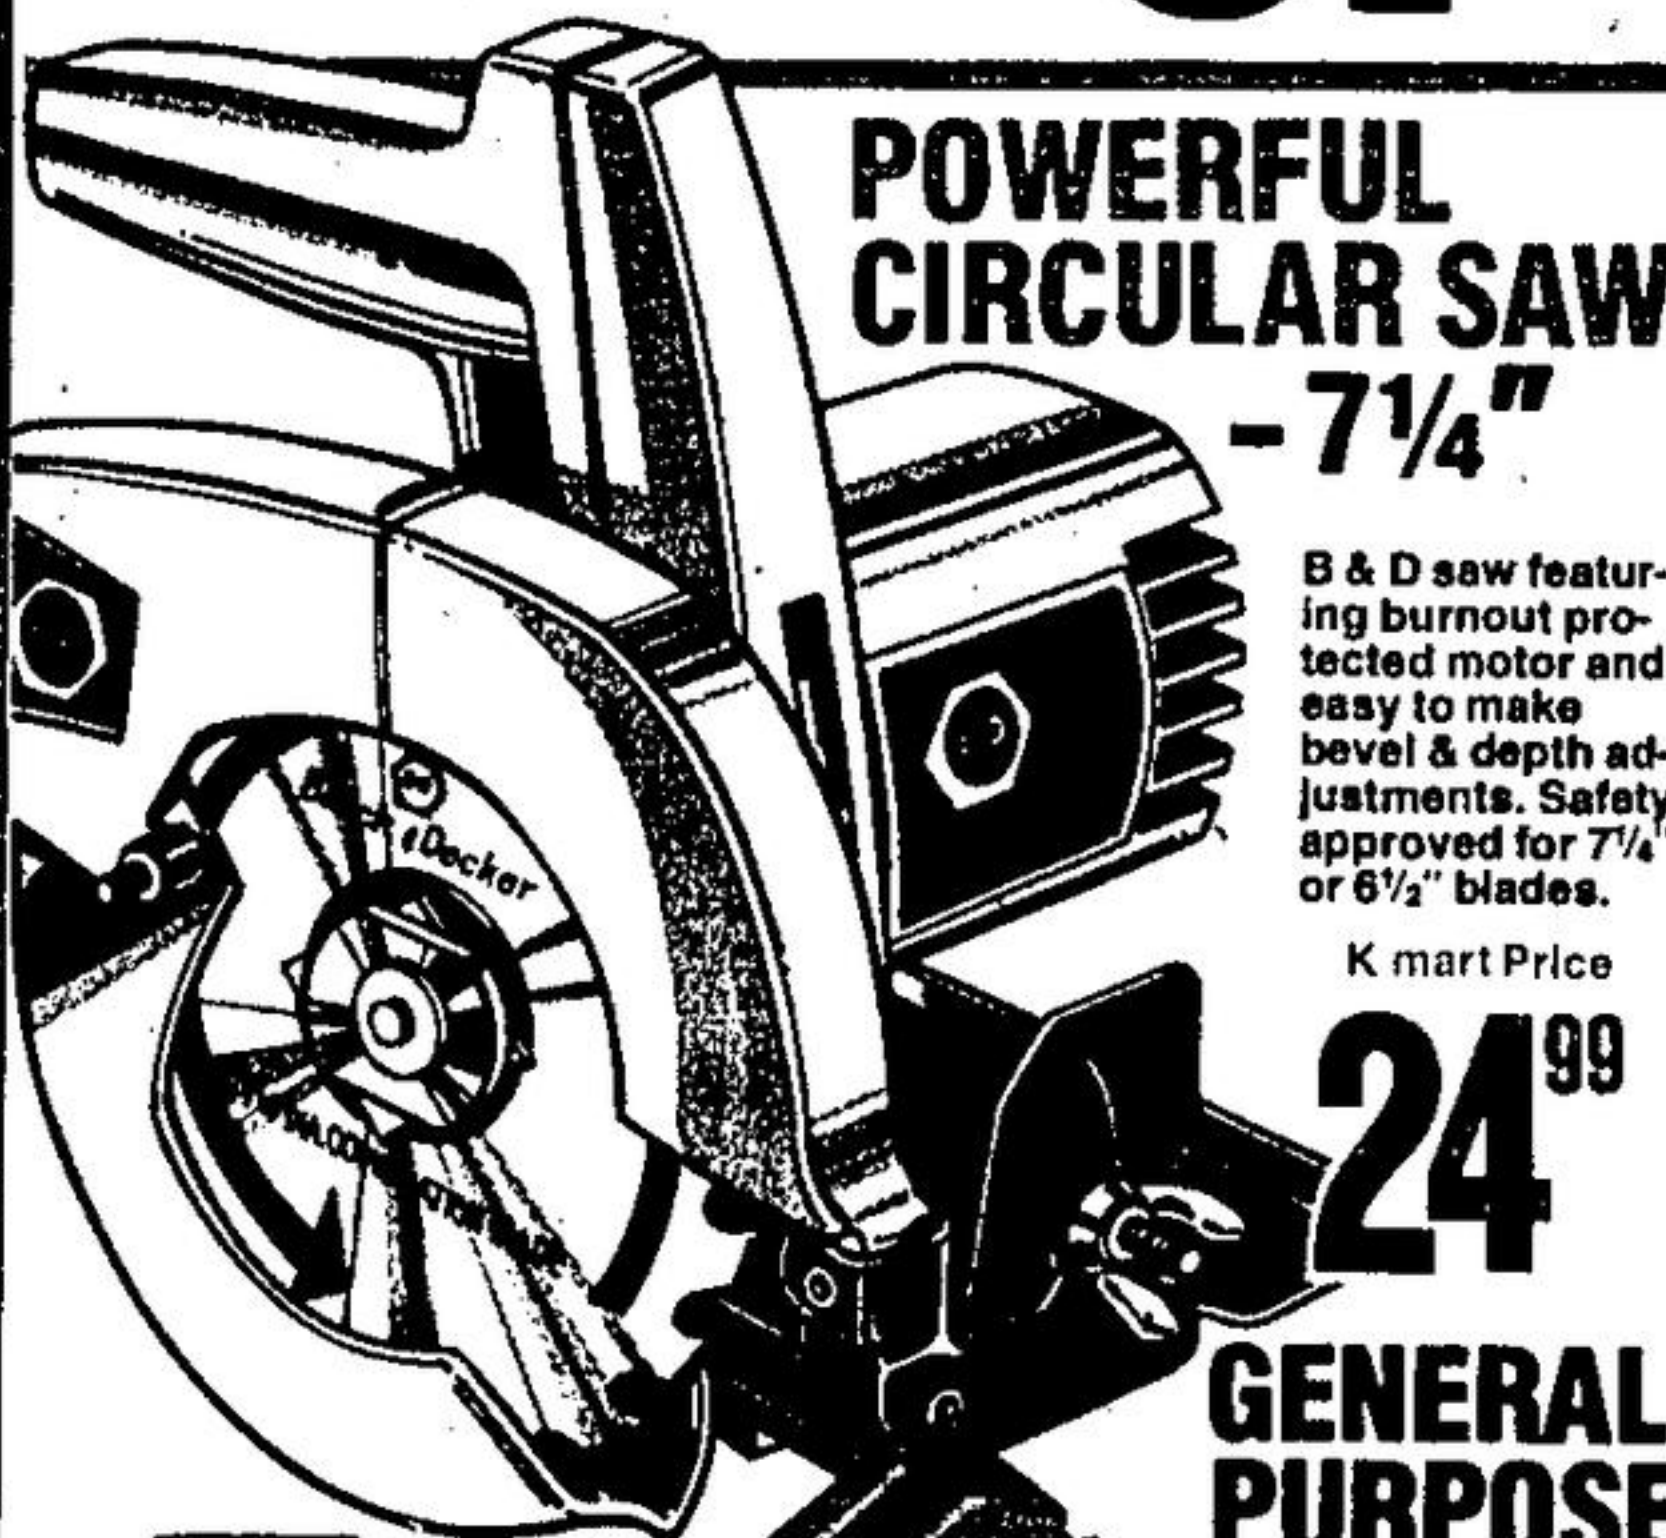

A portable work centre that's a vise and a sawhorse...

The Black & Decker WORKMATE

The handyman's helper that's a giant vise and sawhorse, all in one! Features a sturdy metal constructed sawhorse that supports up to 350 lbs. plus a giant 29" vise with 4" jaw opening. And when the job's all done, the workcentre simply folds away for easy carrying!

K mart Price

57⁷⁷

POWERFUL CIRCULAR SAW - 7 1/4"

B & D saw featuring burnout protected motor and easy to make bevel & depth adjustments. Safety approved for 7 1/4" or 6 1/2" blades.

K mart Price

24⁹⁹

GENERAL PURPOSE DRILL - 3/8"

B & D general purpose drill with double reduction gears for high Torque drilling power. 3/4" steel and 3/4" hardwood capacity.

K mart Price

14⁹⁹

THE C.G.E. DEPENDABLE POWER PLUS ELECTRIC LAWNMOWER

"Cut down" on the heavy work with this powerful electric lawnmower! Features 7 position height adjusters, sliding Chrome handle, sliding riding 7" tires and easy storage on handle. All this, plus a 20% more powerful motor!