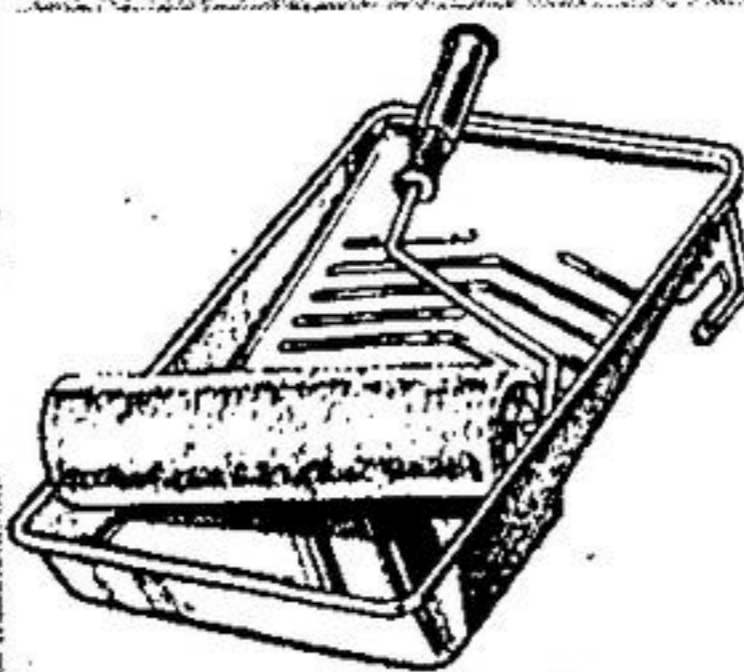

A little comfort when you're out "roughing" it! 100% Poplin Cotton cover, 100% Cotton print lining and warm 3 lb. Polyester filling. All round zipper. Red. Approx. 34" x 75".

K mart Price **15⁸⁸**

COMFY KAMPING SLEEPING BAGS

Comfortable sleeping bag with 100% Spun Rayon cover, print 100% Cotton lining and 80% reclaimed Cotton, 20% unknown fibre filling. Available in assorted colours. Approx. 36" x 72" cut.

K mart Price **11⁸⁸**

WATERPROOF BUBBLE PAD

Waterproof sleeping pad that's super lightweight for easy carrying. Approx. 24" x 72".

K mart Price **3³³**

ROLLER & TRAY SET

The perfect set for your painting needs. 7½" hi-ple Acrynel roller and 7½" metal paint tray.