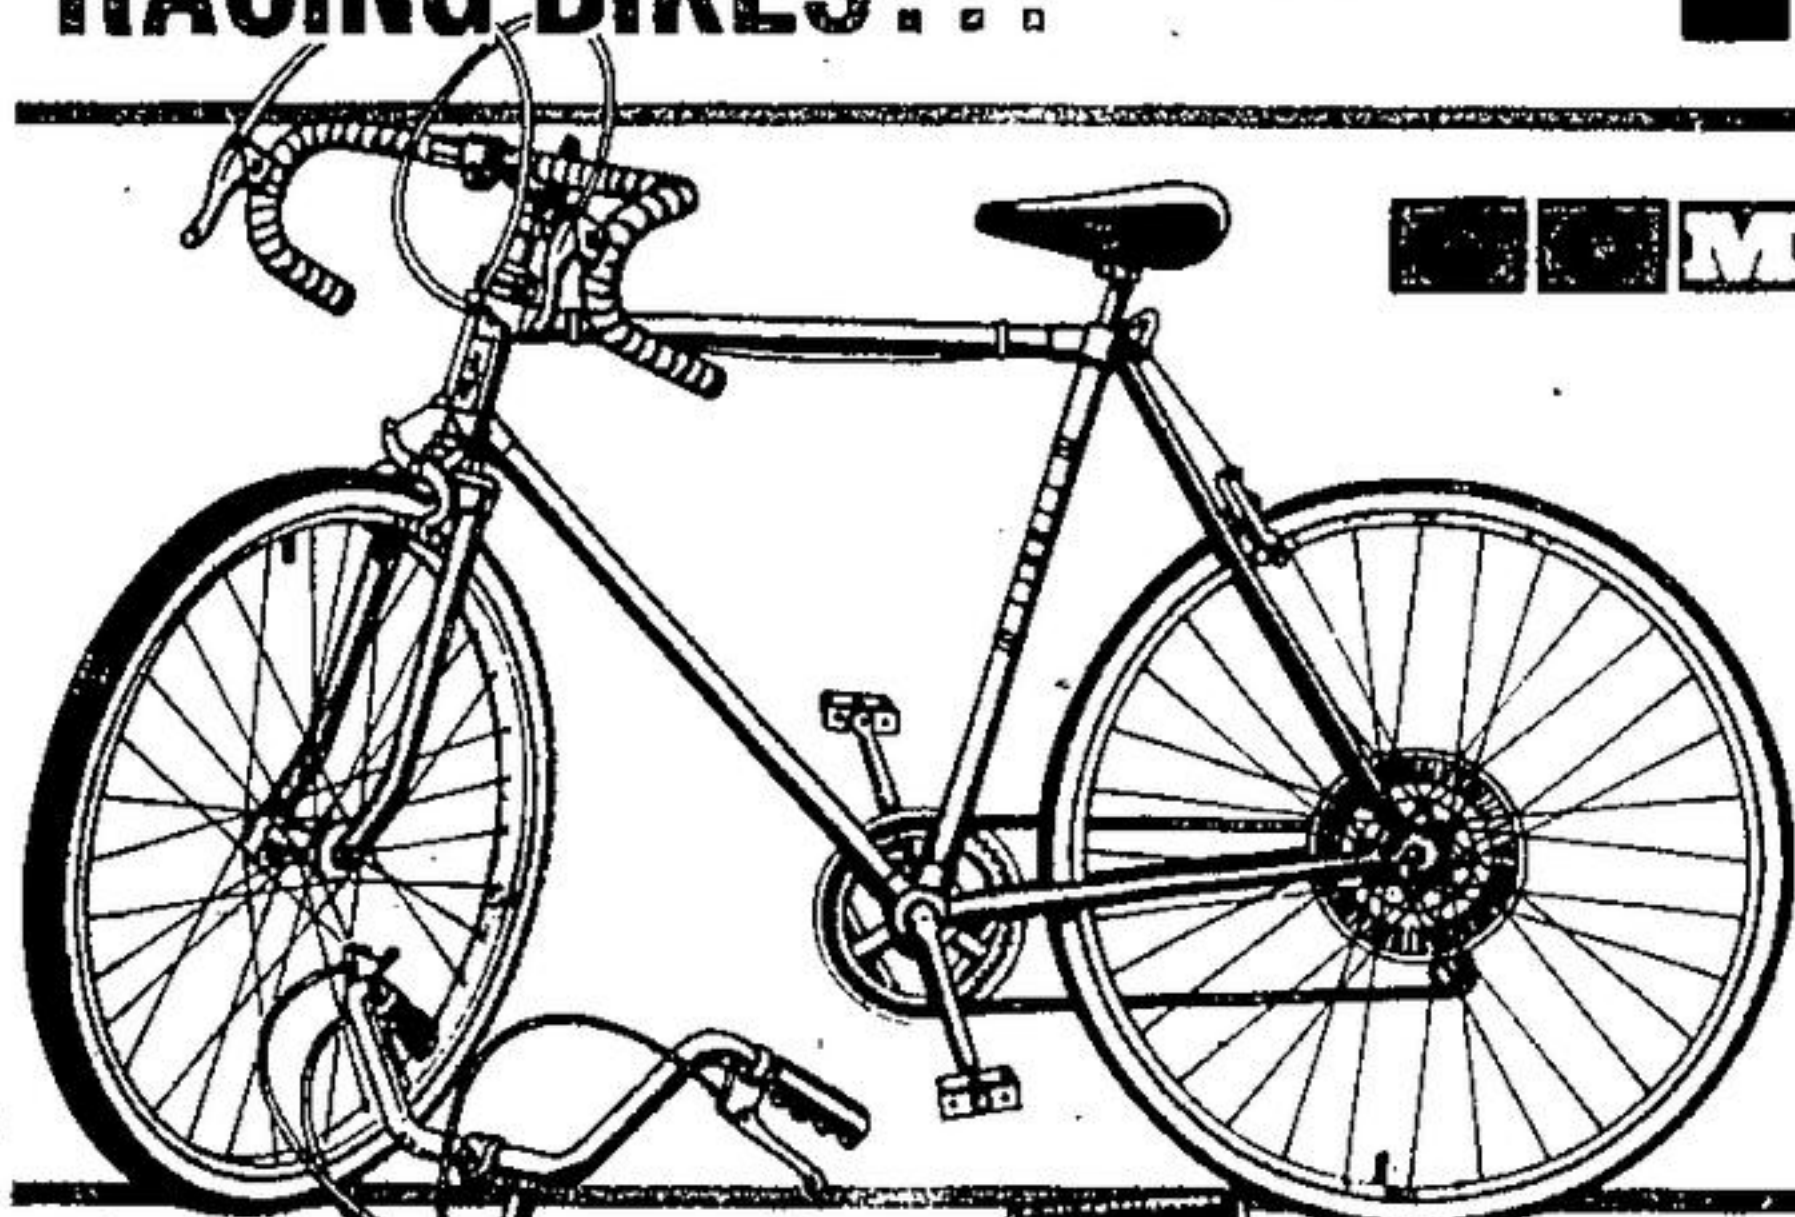

M

BOYS' PURSUIT FIVE SPEED RACING BIKE

A great performer, boasting these fine features: Derailleur gears • Centrepull brakes • Rat Trap reflector pedals • Racing bars with tape & plug set and racing saddle • Rear reflector • 24" wheel • 19" frame.

Everyday Low K mart Price

99⁹⁷