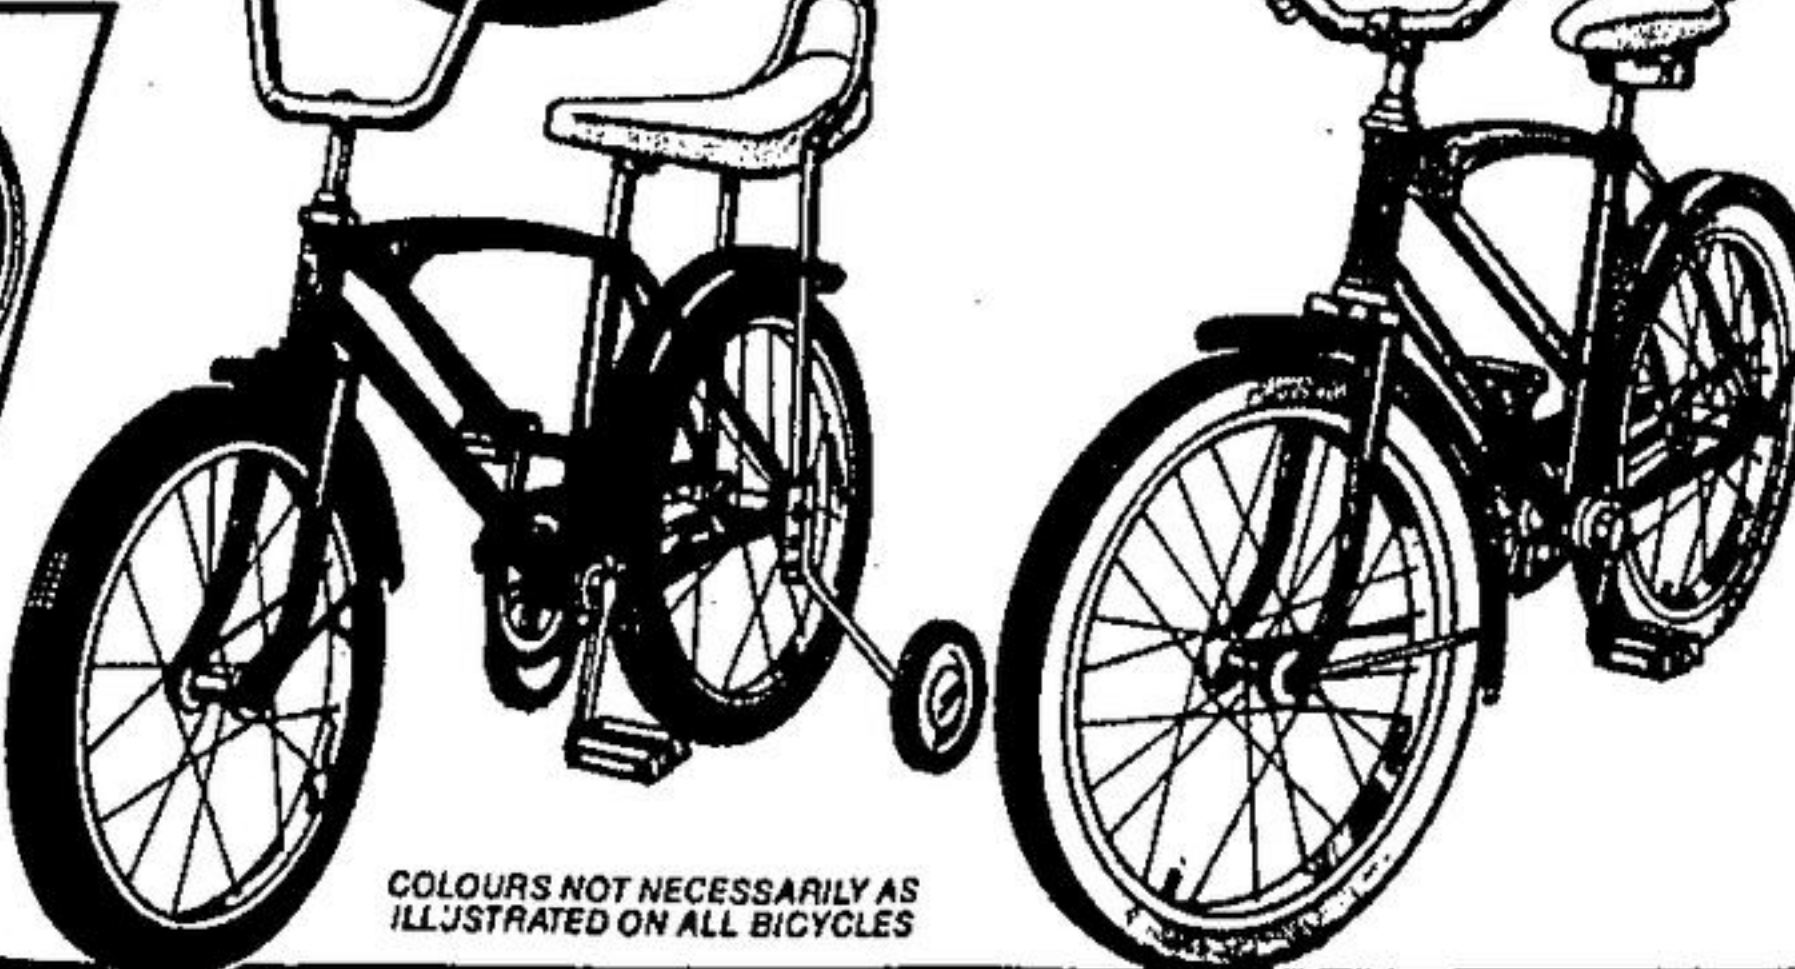

Everyday Low K mart Price

99⁹⁷

M

LADIES' ELAN THREE SPEED TOURING BIKE

A real "smoothie", designed specially for her with: White line tires • Wrap around chainguard • Caliper sidepull brakes • Mudguards • Reflector pedals • Sports bars & grip • Black saddle • 20" frame with 26" wheels.

YOUR CHOICE

Everyday Low K mart Price

59⁹⁷

TWO TERRIFIC CONVERTIBLES FOR CYCLISTS STARTING OUT

Features: • Training wheels • Coaster brakes • Reflector pedals • Banana saddle & slay bars • Chainguard • 16" wheels.