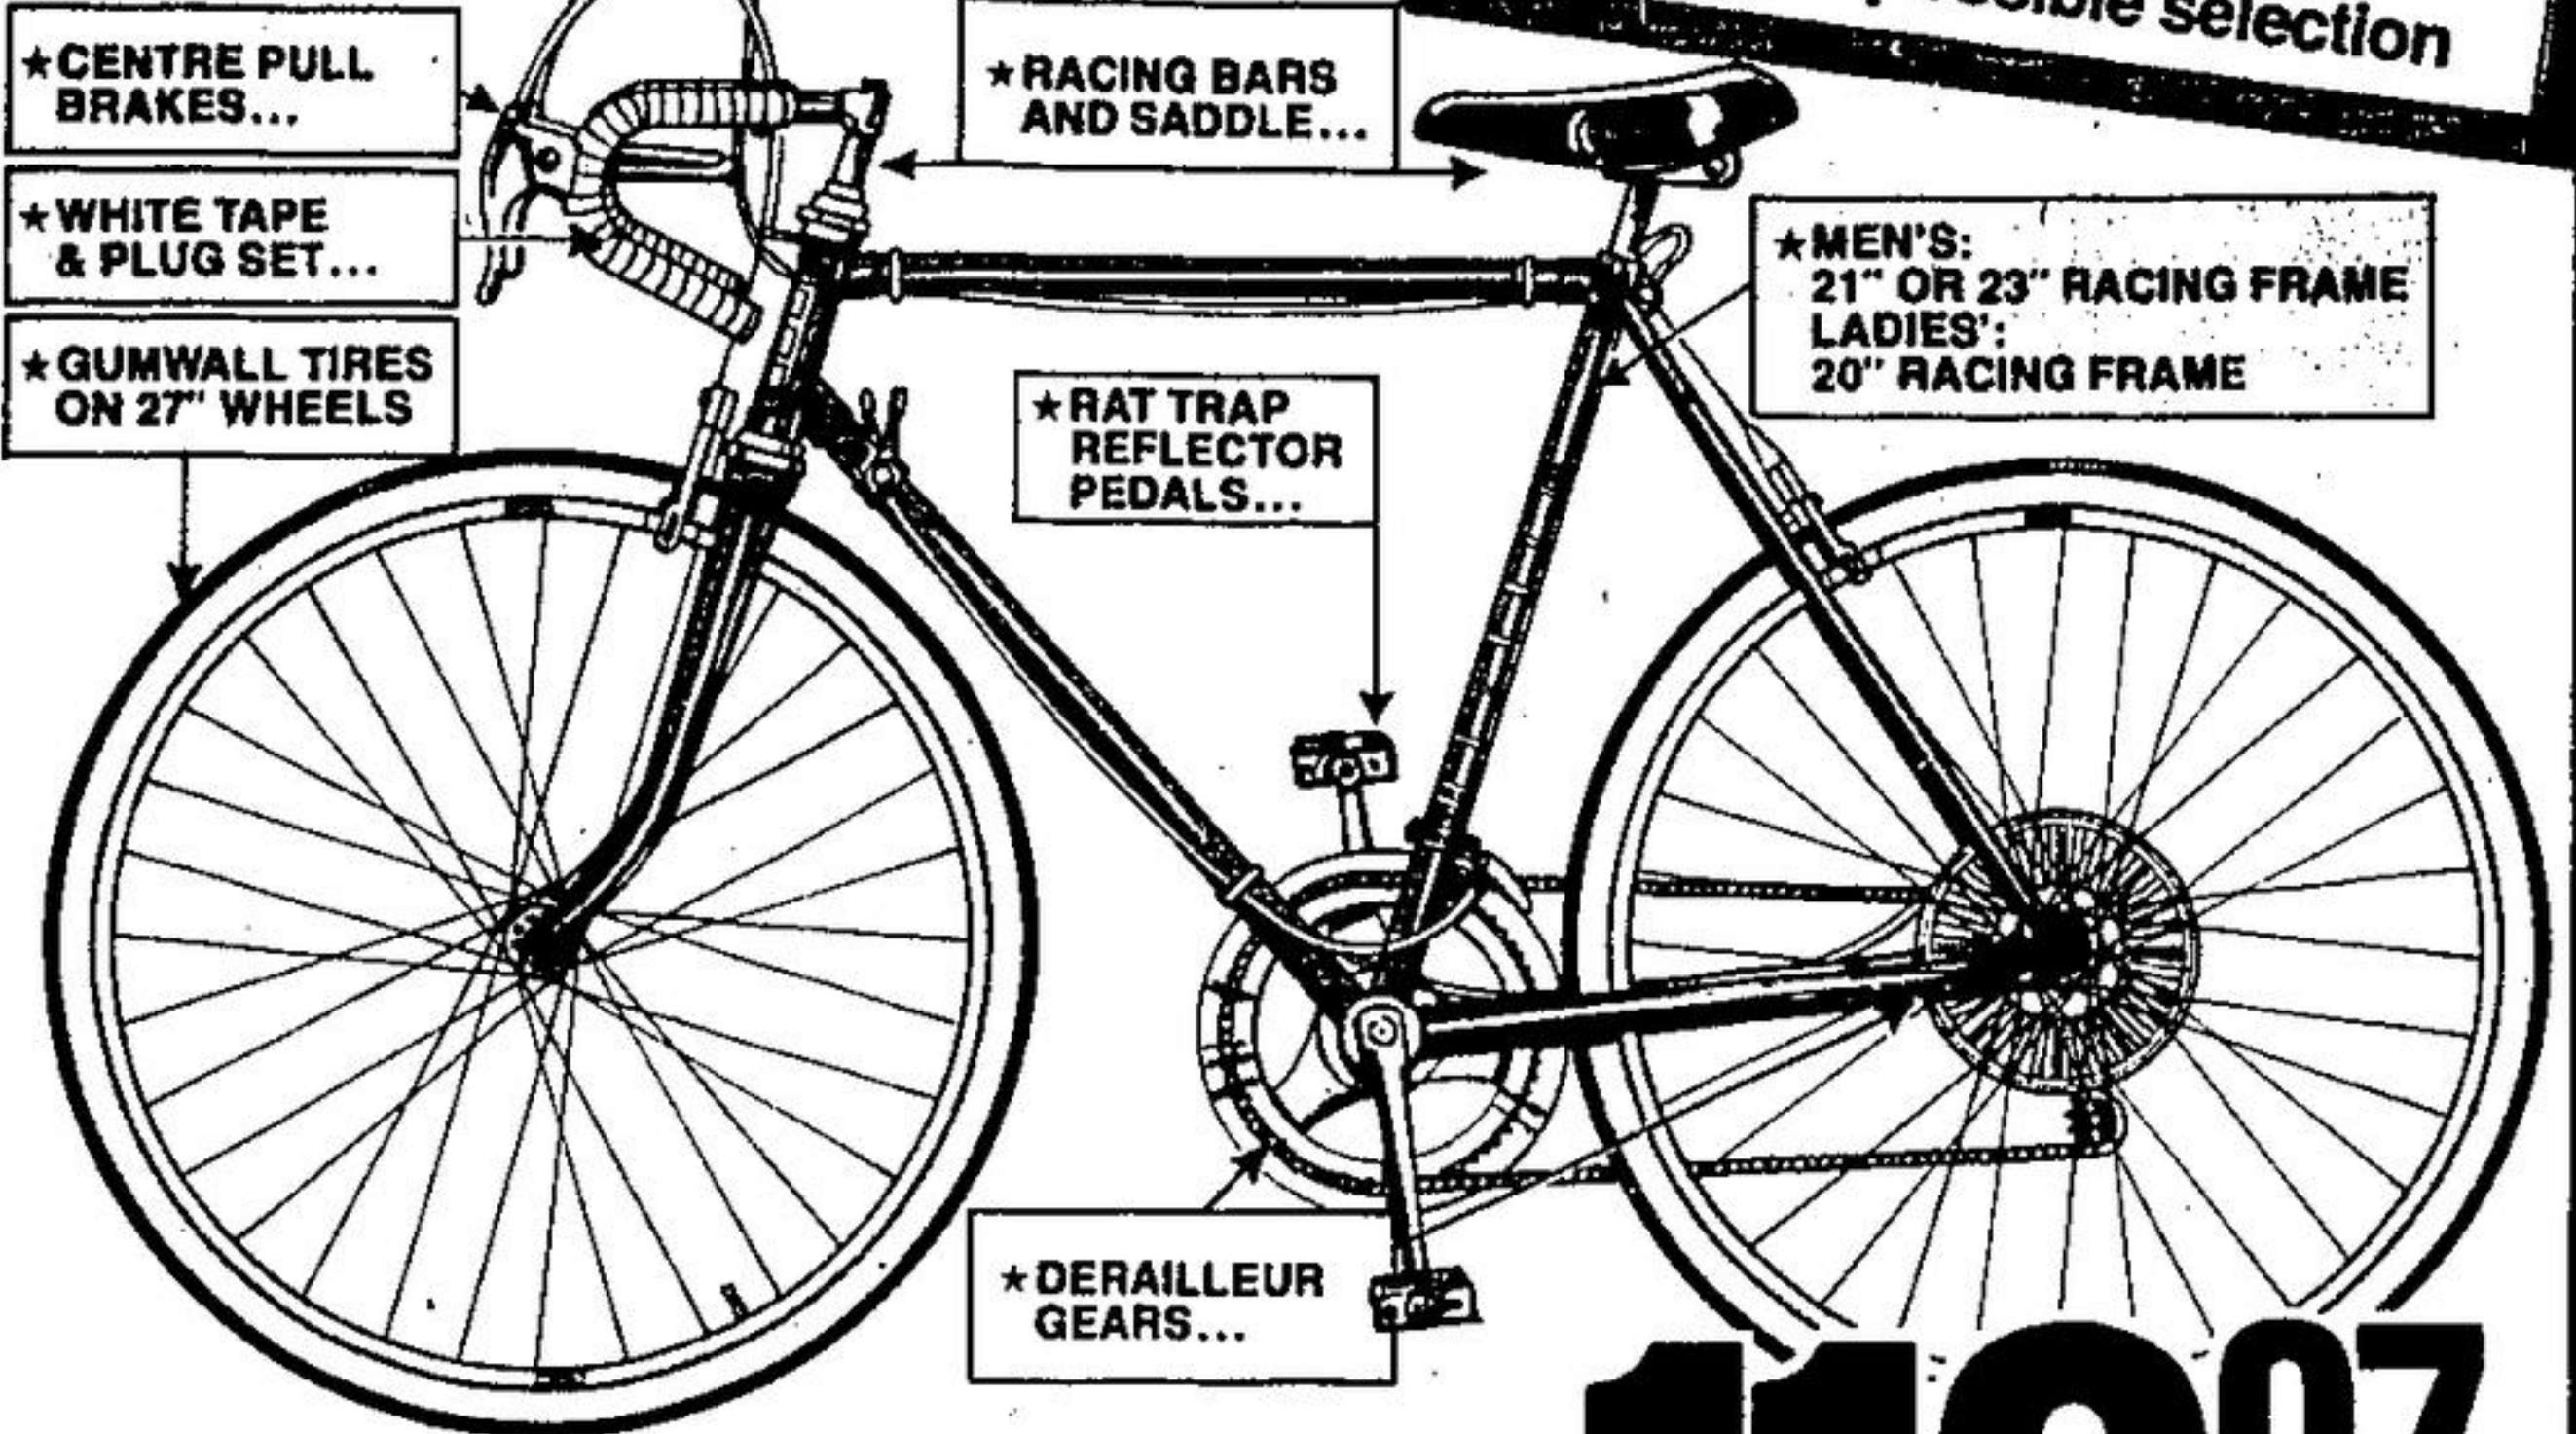

LOOK HOW

Kmart
Gives Satisfaction Always!

On sale April 27th to 30th • While Quantities Last • We reserve the right to limit Quantities

Please Note:
UNBELIEVABLE AS IT MAY BE, THESE BICYCLES ARE NOT "ON SALE"!!!
THESE ARE OUR LOW EVERYDAY BIKE PRICES!!!
SHOP K mart early for best possible selection

*CENTRE PULL BRAKES...
*WHITE TAPE & PLUG SET...
*GUMWALL TIRES ON 27" WHEELS

*RACING BARS AND SADDLE...

*MEN'S: 21" OR 23" RACING FRAME
*LADIES': 20" RACING FRAME

*RAT TRAP REFLECTOR PEDALS...

*DERAILLEUR GEARS...

Targa LADIES' OR MEN'S 10 SPEED RACING BIKES...

Your Choice

119⁹⁷ Each
Everyday Low Price