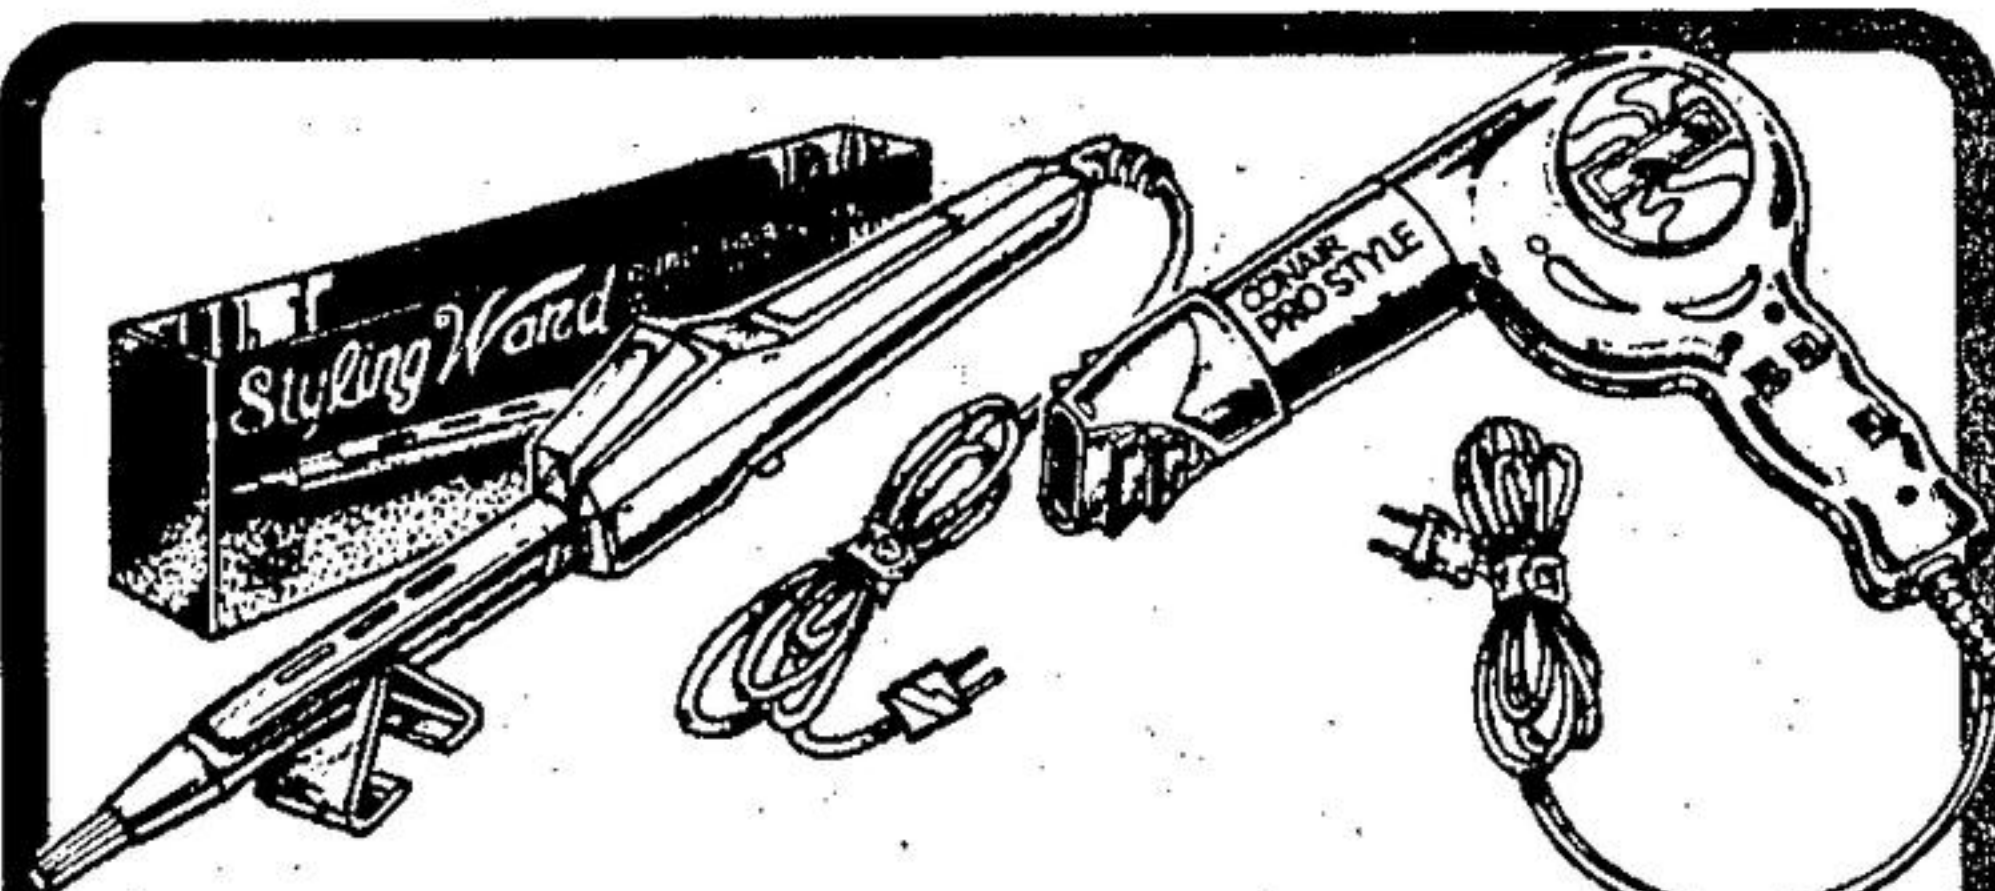

#### MIST CONTROL STYLING WAND

"Get Set" with this dual mist control styling wand! Curls hair quickly with or without mist. Thermo controlled. Swivel cord.

K mart Price **13.33**