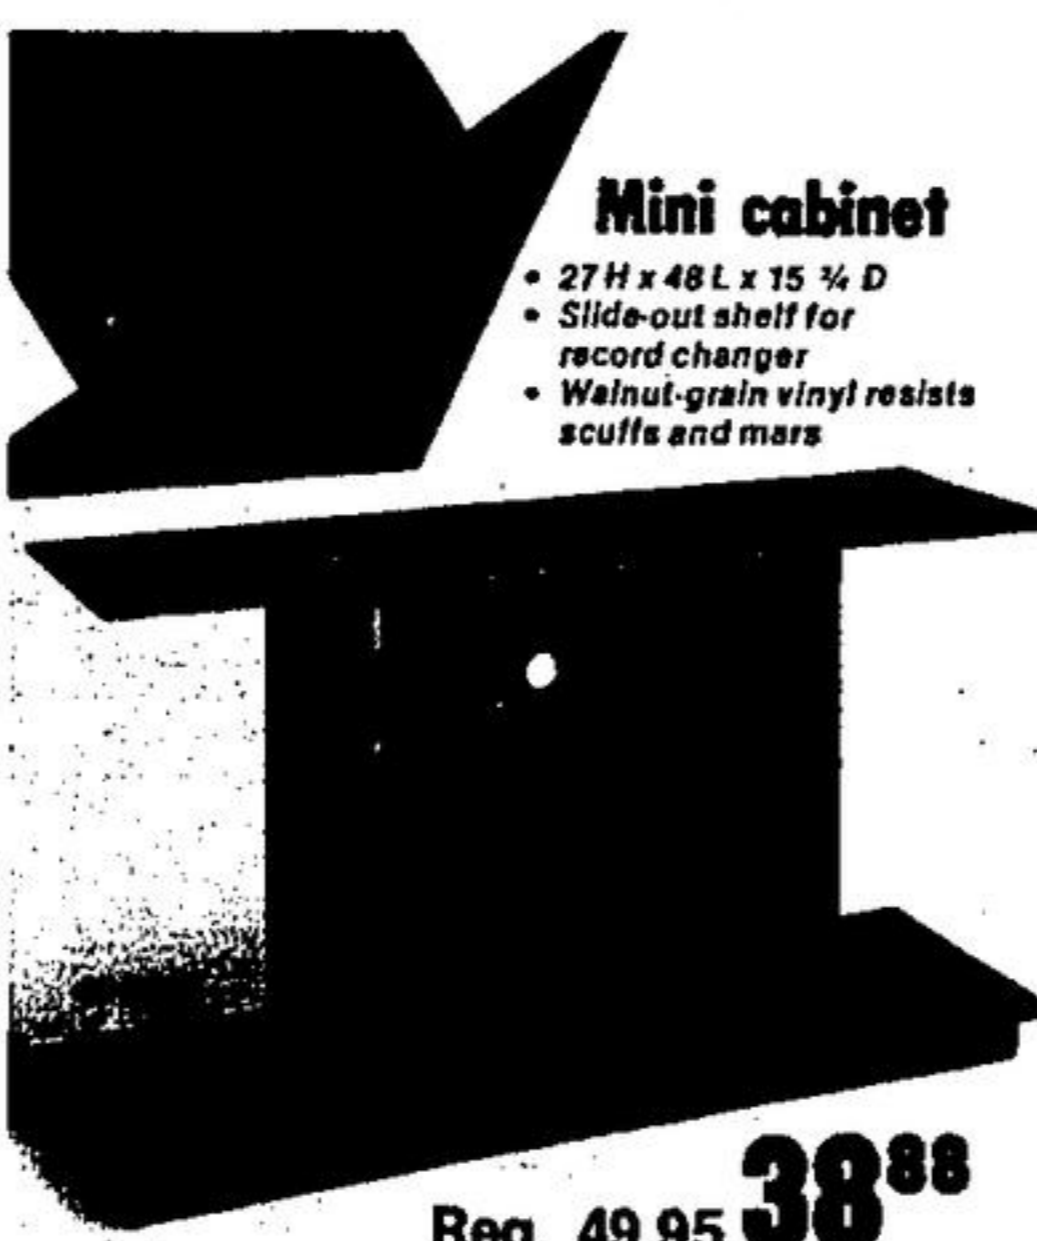

Mini cabinet

- 27 H x 48 L x 15 1/2 D
- Slide-out shelf for record changer
- Walnut-grain vinyl resists scuffs and more

Reg. 49.95 **38⁹⁵**