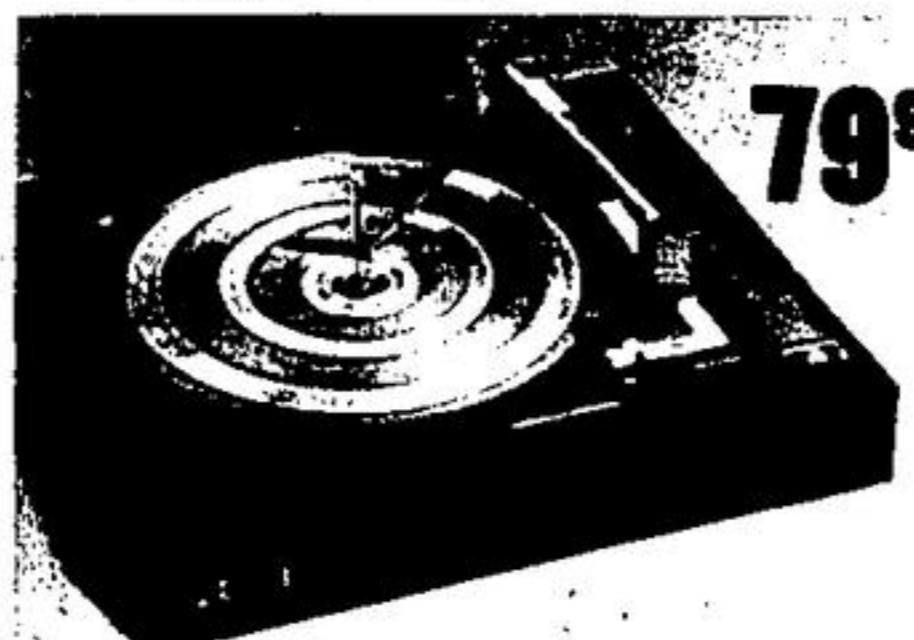

MORE VALUES IN STEREO COMPONENTS!

3-speed changer with cueing

Reg. 59.95 **49⁹⁵**

Belt-drive changer

- Features the same drive system as costly manuals
- Cue/pause with downward viscous damping
- 21.95 value magnetic cartridge
- Many more features!

Reg. 129.95 **99⁹⁵**

Changer with cue/pause

79⁹⁵

Manual belt-drive

129⁹⁵

Deluxe changer

179⁹⁵

Mini cabinet

- 27 H x 48 L x 15 1/2 D
- Slide-out shelf for record changer
- Walnut-grain vinyl resists scuffs and more

Reg. 49.95 **38⁹⁵**

Mobile cabinet

- For stereo components, TV, books, etc.
- Easy-rolling casters
- Holds speakers up to 12-3/8 W x 16" H.
- Overall 25-7/8 x 37 1/4 x 15 1/4"

Reg. 49.95 **38⁹⁵**

$5 OFF Tie-pin microphone

1. Reg. 24.95 **19⁹⁵**
2. Broadcast quality
   - Only 7 1/8 x 7 1/8"
   - 20-12,000 Hz
   - All-direction pick-up
   - 600 ohms impedance

$3 OFF Solo-5 speaker
Reg. 12.95 each **9⁹⁵** each

- 5" bookshelf speaker
- Compact cabinet is 10 x 8 1/2 x 5 1/2"
- 8 ohms impedance

40-913