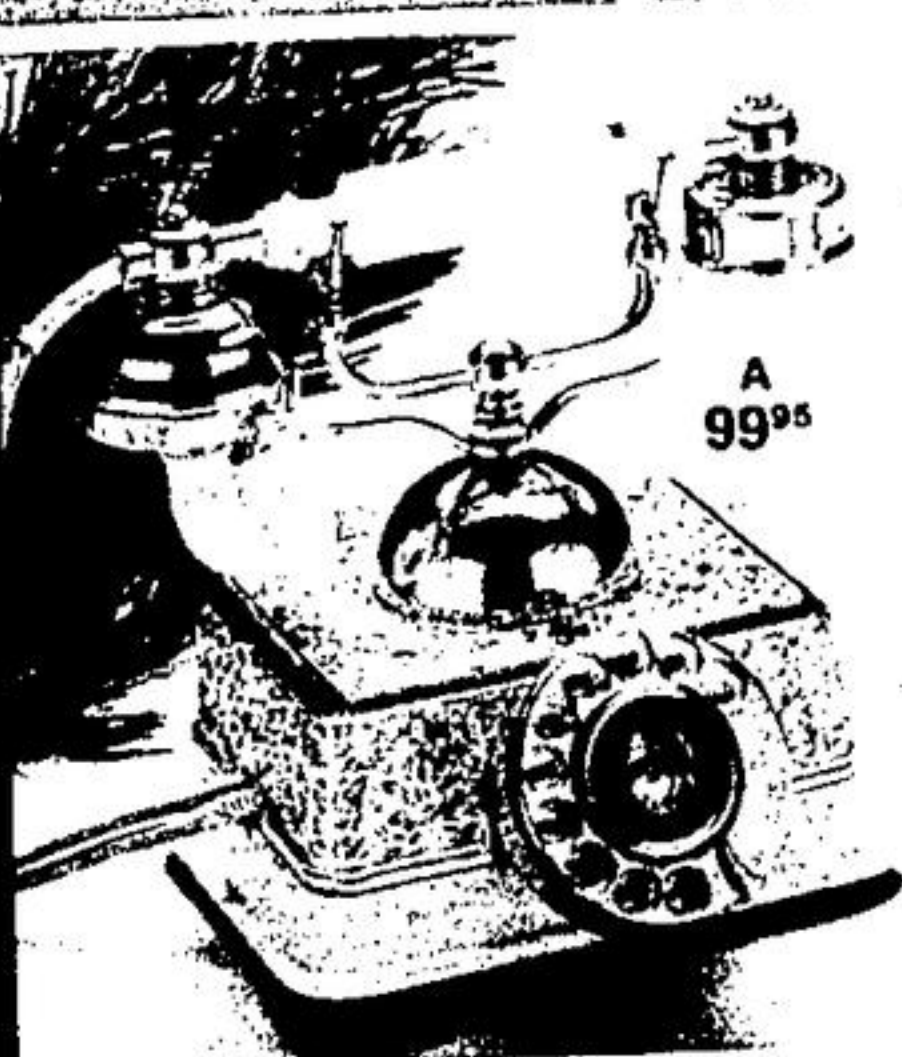

HALF PRICE

Featherweight stereo headphones

- Nova-15 with superb 20-20,000 Hz response
- Adjustable headband
- Ported earcups increase bass response for a spacious, expanded sound

1247 Reg. 24.95

33-1015
Limited Quantity

A
99⁹⁵

E
18⁹⁵

C
17⁹⁵

Gifts that communicate a Christmas Message

A Elegant Continental Cradle Telephone. Gold-colored filigree and ivory-colored case accents any decor. With bell, cord and plug. An excellent Christmas gift for the woman who has everything. 279-010..... 99.95