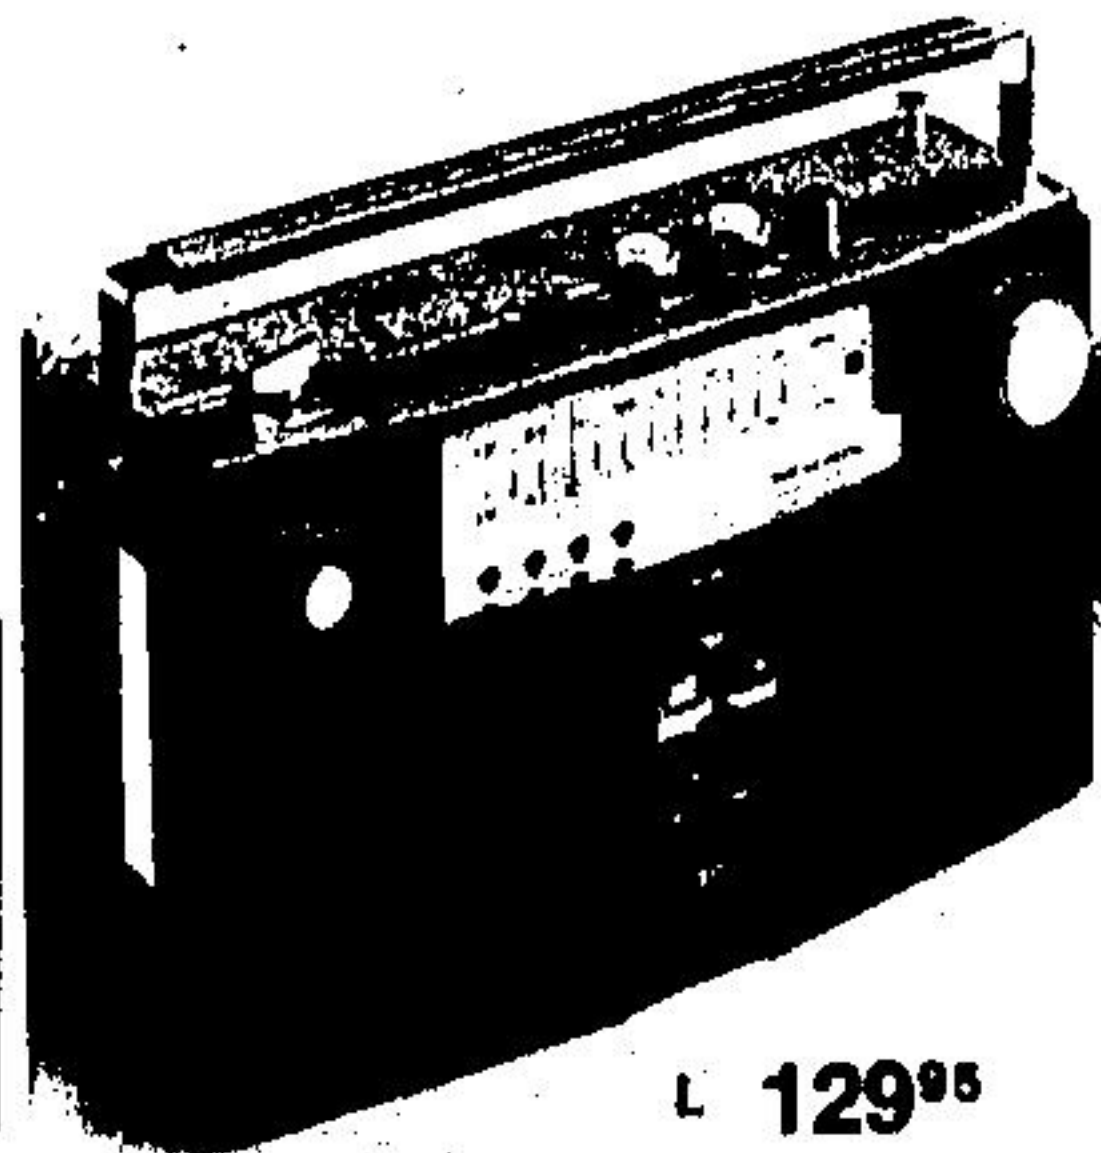

N A brilliant idea in portable stereo. Plays AM/FM, FM stereo and 8-track tapes. And, it has speakers that disconnect and separate for full stereo realism.
14-910 69.95.

H 239⁹⁵

I 239⁹⁵

J 129⁹⁵

K 189⁹⁵

N
69⁹⁵