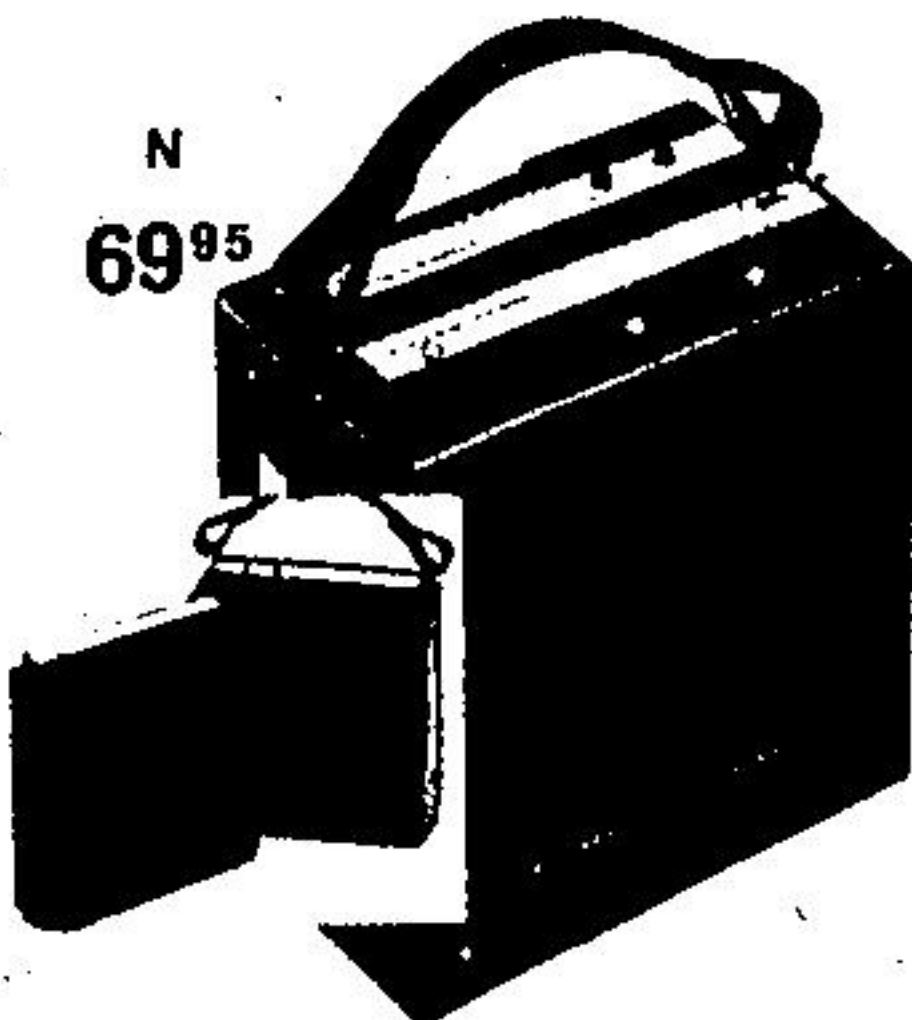

N A brilliant idea in portable stereo. Plays AM/FM, FM stereo and 8-track tapes. And, it has speakers that disconnect and separate for full stereo realism.
14-910 69.95.

H 239⁹⁵

I 239⁹⁵

J 129⁹⁵

K 189⁹⁵

N
69⁹⁵