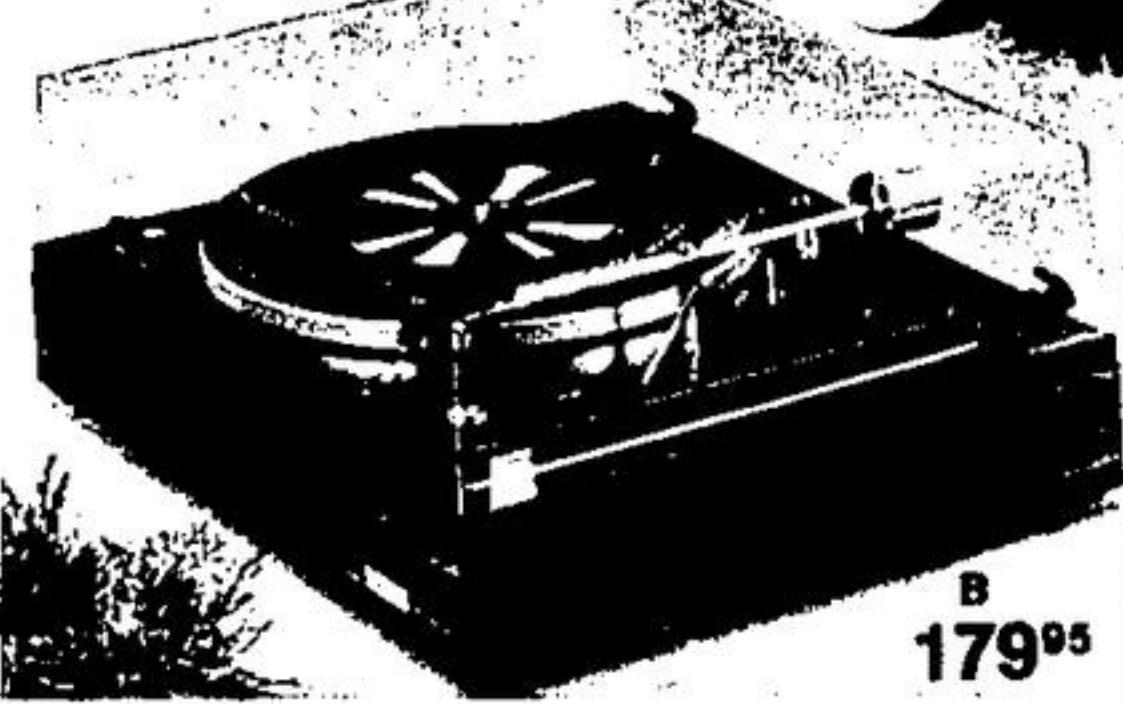

Give a gift of glorious music