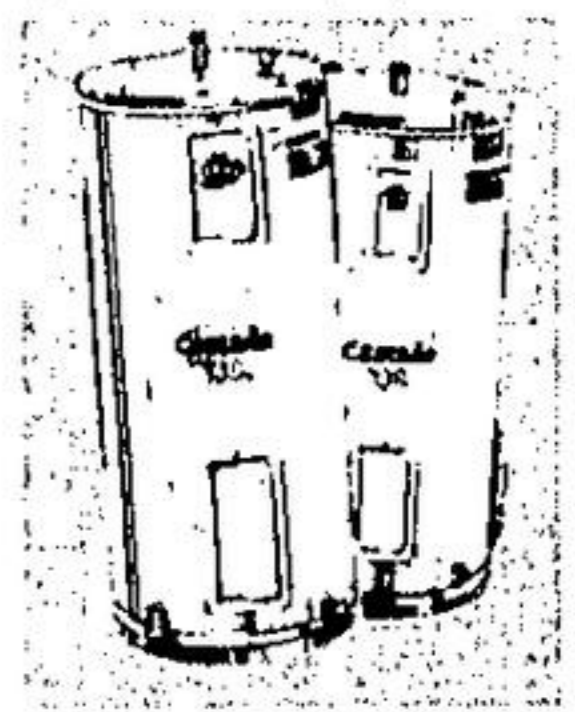

Whirl cleaner 2695 30 lb
Heavy-duty, non-foaming pipeline cleaner. Rinses freely and leaves lines clear. High alkaline content. Concentrated. 592-046

Fully automatic Cascade "40" 95⁸⁸
Heats 40 Imperial gallons 3000 watt upper. 3000 watt lower elements. Withstands test pressure of 300 lbs. Safety cut-off switch prevents over-heating. Measures 50" x 22" overall. 566-797

Mon.-Wed. 8-5:30
Thurs. & Fri. 8-9
Saturday 8-5
Call 877-2271

Easy to get to from everywhere