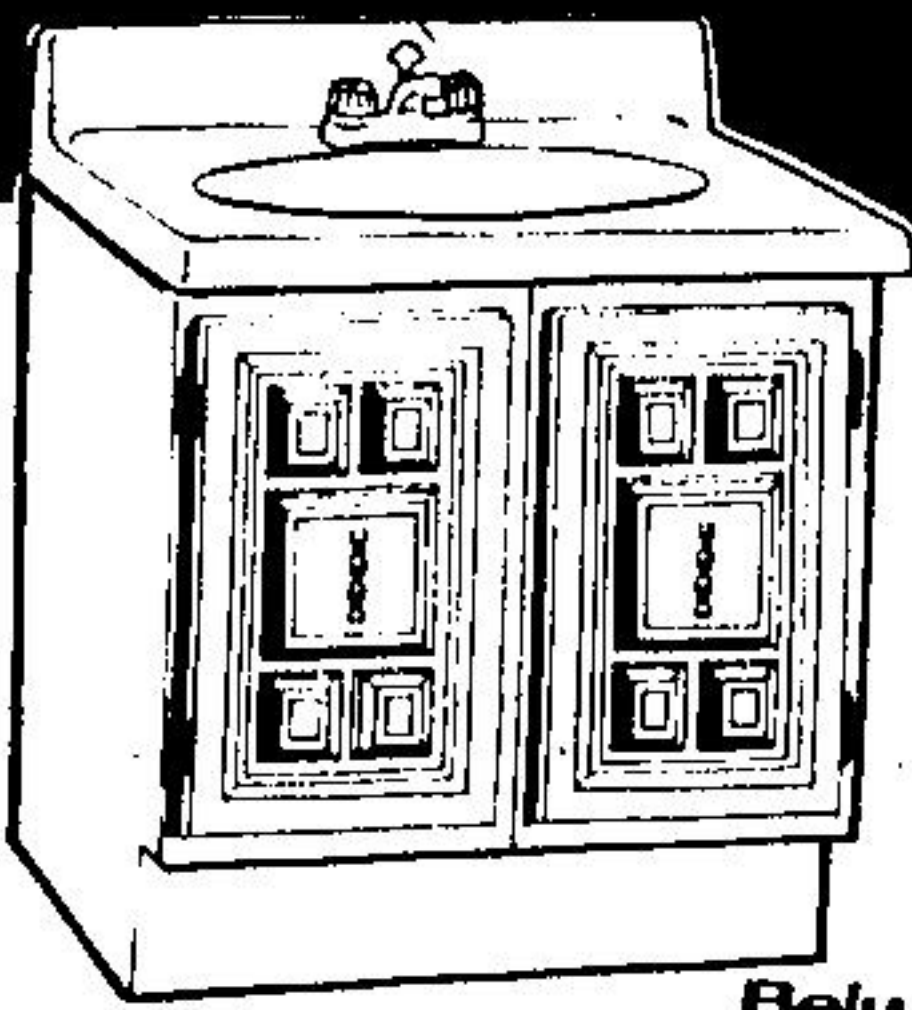

Make it right
and Save

sale!

Belwood

Let Belwood Vanities dress your Washroom
in Luxury... at Sale Prices.

Easy to assemble. Classic style, vanities. Constructed from warp and dent resistant particle board, finished with a durable finish. The doors are moulded from a special styrene material that is unaffected by moisture. Select from Antique White or Walnut. Special volume purchase

18" wide x
16 3/4" deep
Base only

33⁸⁸
ea.

24" wide x
18 3/4" deep
Base only

48⁸⁸
ea.

30" wide x
18 3/4" deep
Base only **53⁸⁸**
ea.

CULTURED MARBLE VANITY TOPS

Bring the rich luster and delicate veining of real marble into your bath with Cultured Marble Vanity tops from the Palazzo Series. Each top has an integral oval bowl, complete with back-splash - non drip edges and camouflaged soap dish. Through a special process the makers have achieved a top of superior strength, more impervious to water and more resistant to stain than real marble. Easy to clean and install. Taps not included.

19" top

42⁸⁸
ea.

25" top **49⁹⁸**
ea.

31" top **57⁸⁸**
ea.

Put an end to wet bathroom floors
and clinging shower curtains with a...

TUB ENCLOSURE

Luxury and convenience at an affordable price. Easy to install. Smooth sliding panels. Built to withstand normal family use. Tempered glass. Fits all standard 60" tubs.

31⁸⁸
each
Cash & Carry

SEAT NOT INCLUDED

MATCHING LAVATORY

Sparkling White wall hung wash basin. 17" x 19"

15⁸⁸

End Bathroom Clutter Today!

... with a recessed medicine cabinet. Storage area is manufactured from easy to clean, yet durable Plastic that will not fade, chip or rust. Includes 2 shelves. The mirrors are distortion-free glass and are CMHC approved.