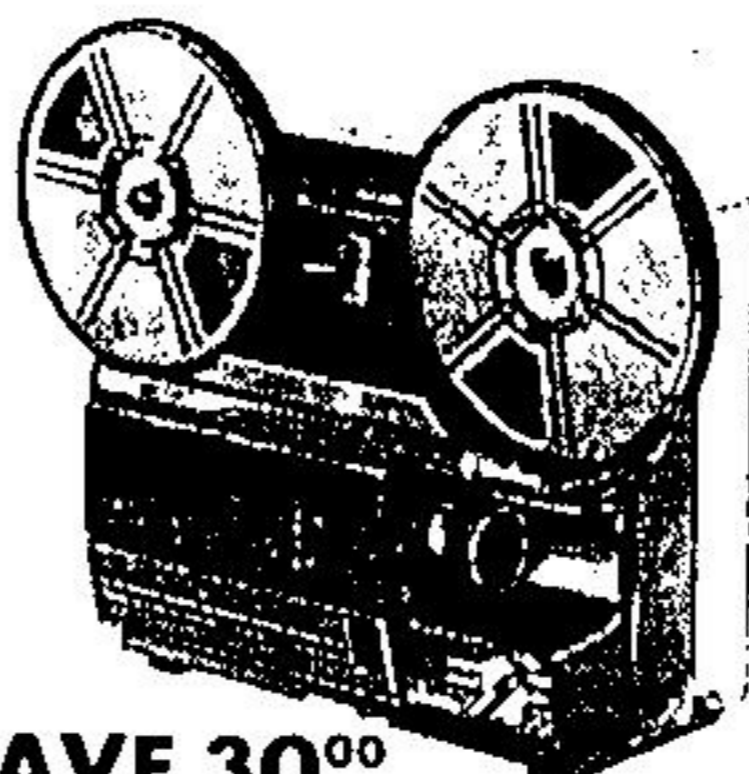

SAVE 30⁰⁰ BELL & HOWELL DUAL 8 MOVIE PROJECTOR WITH SLOW MOTION

The big feature on the B & H 1426/1623 is the multi-motion control: 18 frames per second, slow motion of 6 f.p.s., or a "step" motion of just 2 frames per second to make your movies almost like a moving slide! Other features include reg. and super 8 projection, auto. reel to reel threading, fast through the system rewind, forward still and reverse control.

BLACK'S SALE **129⁹⁵** 12 ONLY

SAVE ON SUPER 8 FILM

— processing included —

	Reg.	SALE
Kodachrome super 8	5.19	4.29 ea.
Ektachrome high speed super 8	5.49	4.49 ea.
Kodachrome super 8 sound	6.99	5.99 ea.
Ektachrome super 8 sound	7.49	6.49 ea.

TRY SENSATIONAL FUJICOLOR II FILM ON US!

For every roll of color negative film in sizes 110, 126 or 35mm left in for Black's custom developing and printing service, we will give you a replacement roll of Fujicolor II in the same size.

OFFER GOOD WITH INCOMING PHOTOFINISHING ORDERS AT OUR BRAMPTON STORE ONLY
MAY 5 TO MAY 22, 1976.