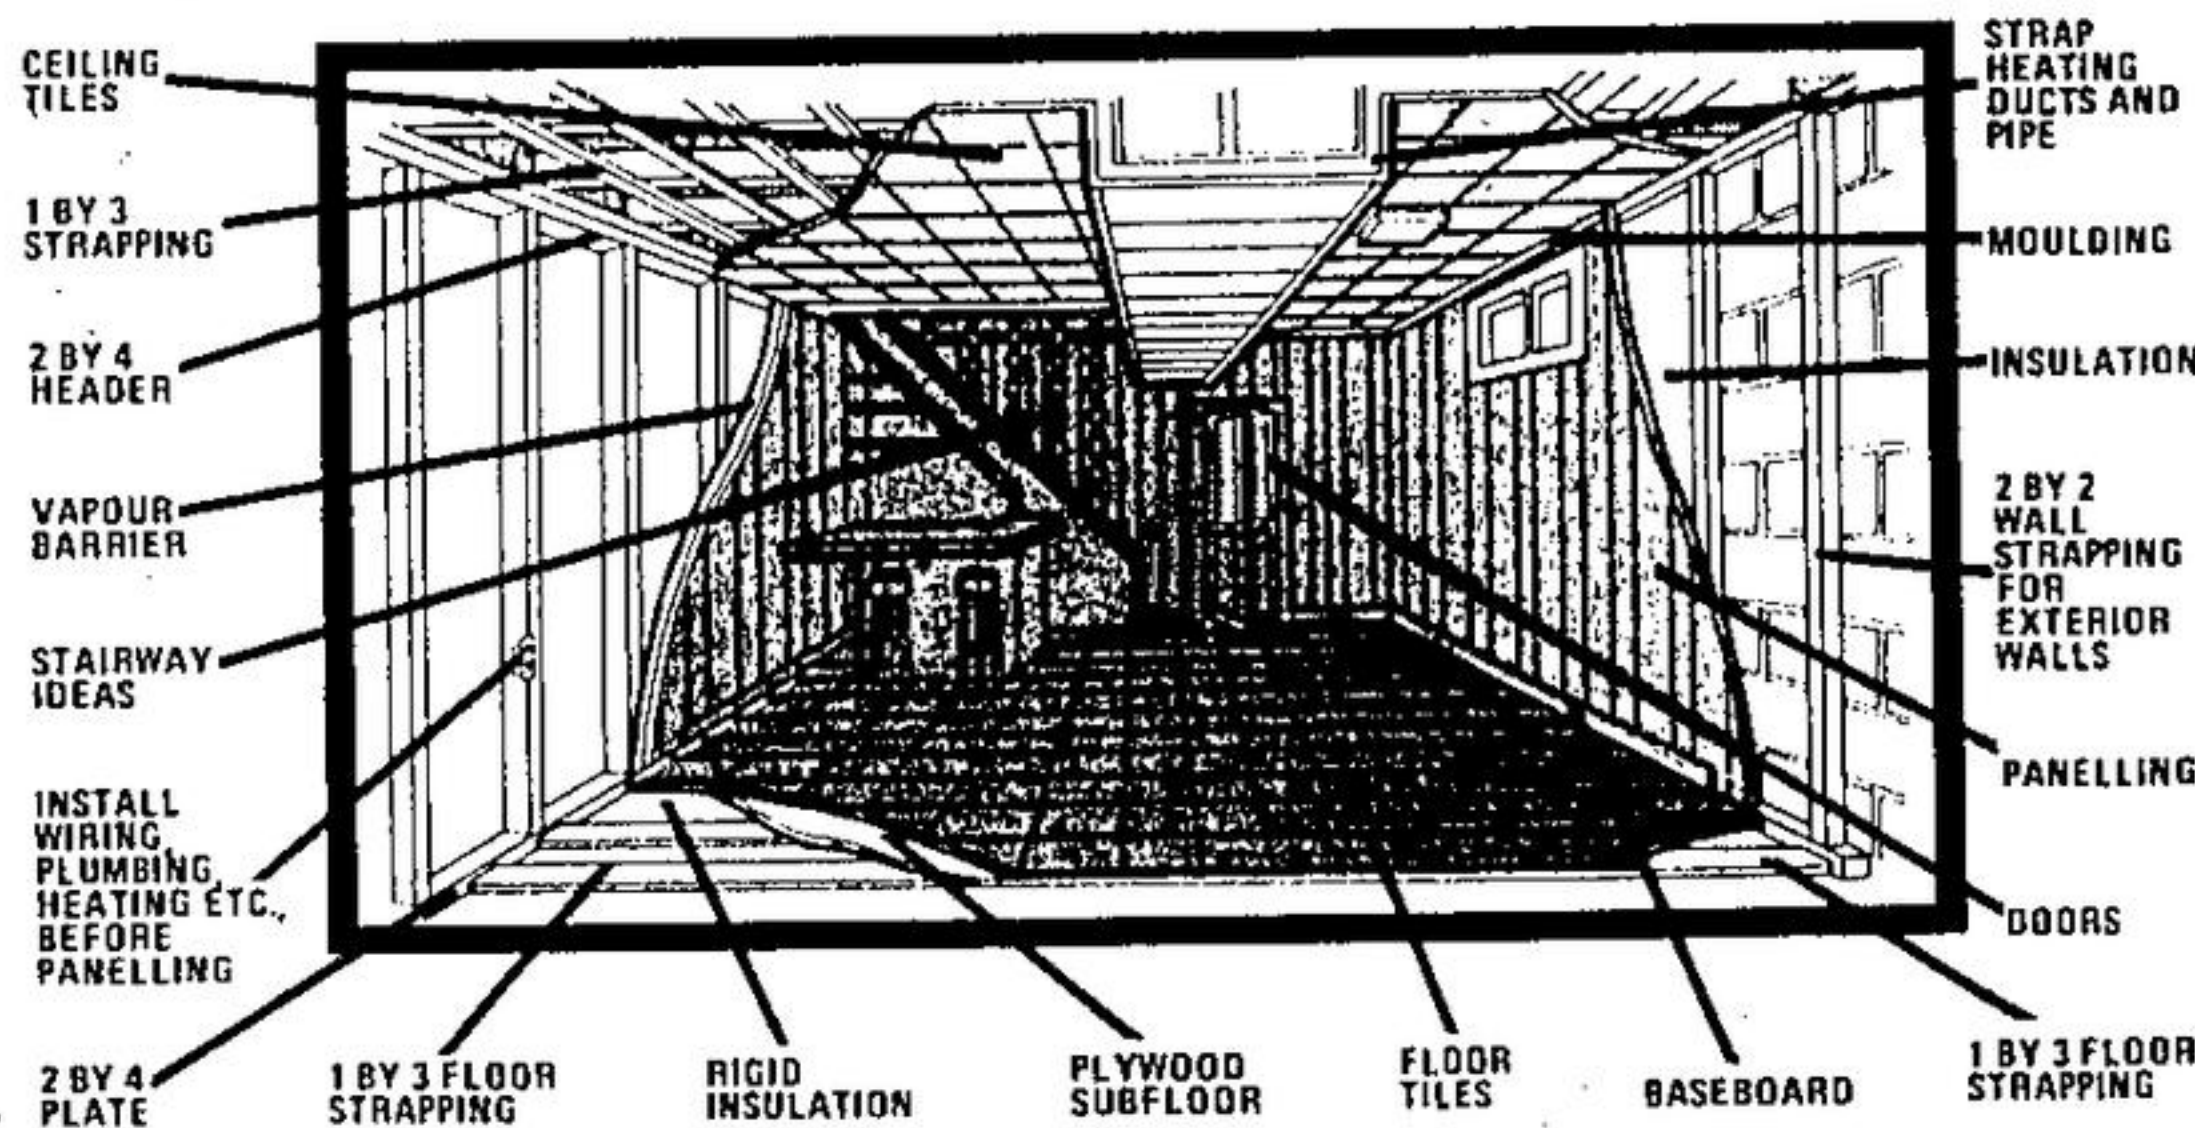

FIREPLACE FORM AS LOW AS
279⁹⁹

A 183 - ZERO CLEARANCE FIREPLACE FORM.
Custom-design your own fireplace at great savings. No special foundation required. Goes right on any type of floor. So well insulated, it can be installed against any wall.
Space required 2' x 3', 32" opening **279.99**
Space required 2' x 4', 40" opening **379.99**

B 182 - 4 FT. CHIMNEY SYSTEM.
Pre-formed insulated chimney sections make it easy to install your own fireplace venting system. Thru the ceiling installation starter kit with 4 feet of chimney section. 4' starter kit **69.99**

A 173 - NIGHT LATCH Brass cylinder style opens with key from outside, turn knob inside. **3.47**

B 175 - SCREEN DOOR SET Easy to install aluminum finish knob latch with night lock **4.37**

176 - SCREEN DOOR SET Pushbutton style **4.37**

C 177 - CHAIN DOOR GUARD Welded steel chain with double safety slide plate stops **1.37**

178 - CHAIN DOOR GUARD With key lock **4.37**

D 170 - BEVERLY LOCK SET Keylock front door set **12.88**

E 167 - BEVERLY PASSAGE SET **4.88**

168 - BEVERLY CLOSET SET **4.88**

169 - BEVERLY BATH SET **6.88**

F 179 - STORM DOOR CLOSER Adjustable pneumatic action for sure, silent closing. Lifetime lubricated **4.37**

G 174 - DEADLOCK Single cylinder deadlock set for extra-protection **6.97**

H 172 - GRIP SET Decorative handle grip set. "EL-CID" **49.88**

I 171 - ENTRANCE GRIP SET "HERITAGE" **37.88**

BUILDALL DECORATIVE SHELVING
Attractively-finished components snap-together to form functional, decorative shelving for any room in your home. Brackets and standards available in assorted sizes.
Brackets from **1.19** each
Standards from **1.79** each

187 - BUILDALL SHELVING
Protective vinyl finish resists stains and abrasions, wipes clean with a damp cloth. Attractive walnut colour. Assorted lengths in 8", 10", and 12" widths
from as low as **1.99** each