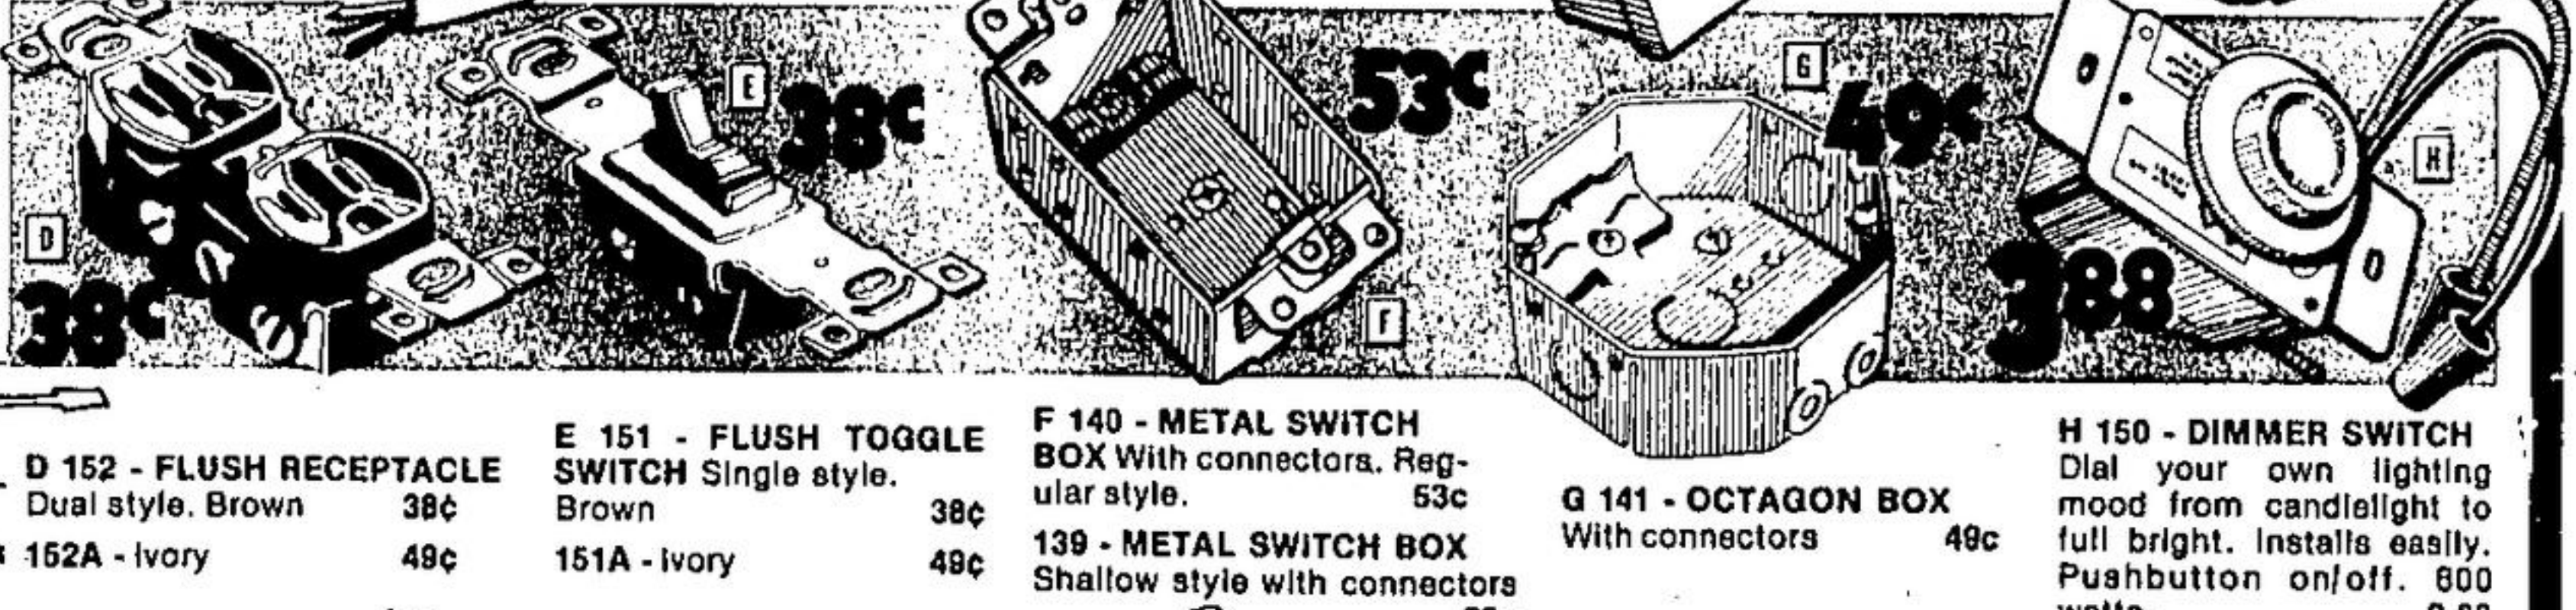

**Buildall makes it
 easy for you to
 be your own
 electrician.**

- A 167 - KITCHEN BALL FIXTURE
 8" modern Swedish ball fixture with chroma holder. 5.88
- B 158 - SQUARE BEDROOM FIXTURE
 12" White glass with clear line decor. 2.48
- C 156 - SQUARE RECESSED FIXTURE
 8" flat albalite glass with white trim. 7.88
- D 159 - BATHROOM LIGHT FIXTURE
 15" frosted white glass with grey line decor, grounded
 convenience outlet. 5.88
- E 162 - HALL LIGHT FIXTURE
 French crystal globe with brass canopy. 4.88
- F 160 - BATHROOM LIGHT FIXTURE
 White fluted glass, crystal bottom, U-ground outlet. 4.88
- G 153 - OUTDOOR BRACKET FIXTURE
 Clear crystal globe, black bracket, for outdoor wall
 mounting. 2.88
- H 154 - OUTDOOR CANOPY FIXTURE
 Dull black finish, clear crystal globe for ceiling
 mounting. 2.88
- I 165 - OUTDOOR LANTERN WALL FIXTURE
 Attractive black plastic with amber glass. 17" high 12.88
- J 164 - OUTDOOR LANTERN FIXTURE
 Black aluminum body with frosted white glass panels.
 7 1/2" high. 12.88
- K 163 - OUTDOOR LANTERN FIXTURE
 Antique black finish with white frosted glass panels.
 12 1/2" high. 15.88
- L 155 - OUTDOOR SWIVEL FIXTURE
 Two-light swivel holder with dull black finish. 5.88

- D 152 - FLUSH RECEPTACLE
 Dual style. Brown 38c
 152A - Ivory 48c
- E 151 - FLUSH TOGGLE
 SWITCH Single style. 38c
 151A - Ivory 48c
- F 140 - METAL SWITCH
 BOX With connectors. Reg-
 ular style. 53c
- 139 - METAL SWITCH BOX
 Shallow style with connectors 53c
- G 141 - OCTAGON BOX
 With connectors 49c
- H 150 - DIMMER SWITCH
 Dial your own lighting
 mood from candlelight to
 full bright. Installs easily.
 Pushbutton on/off. 600
 watts. 3.88