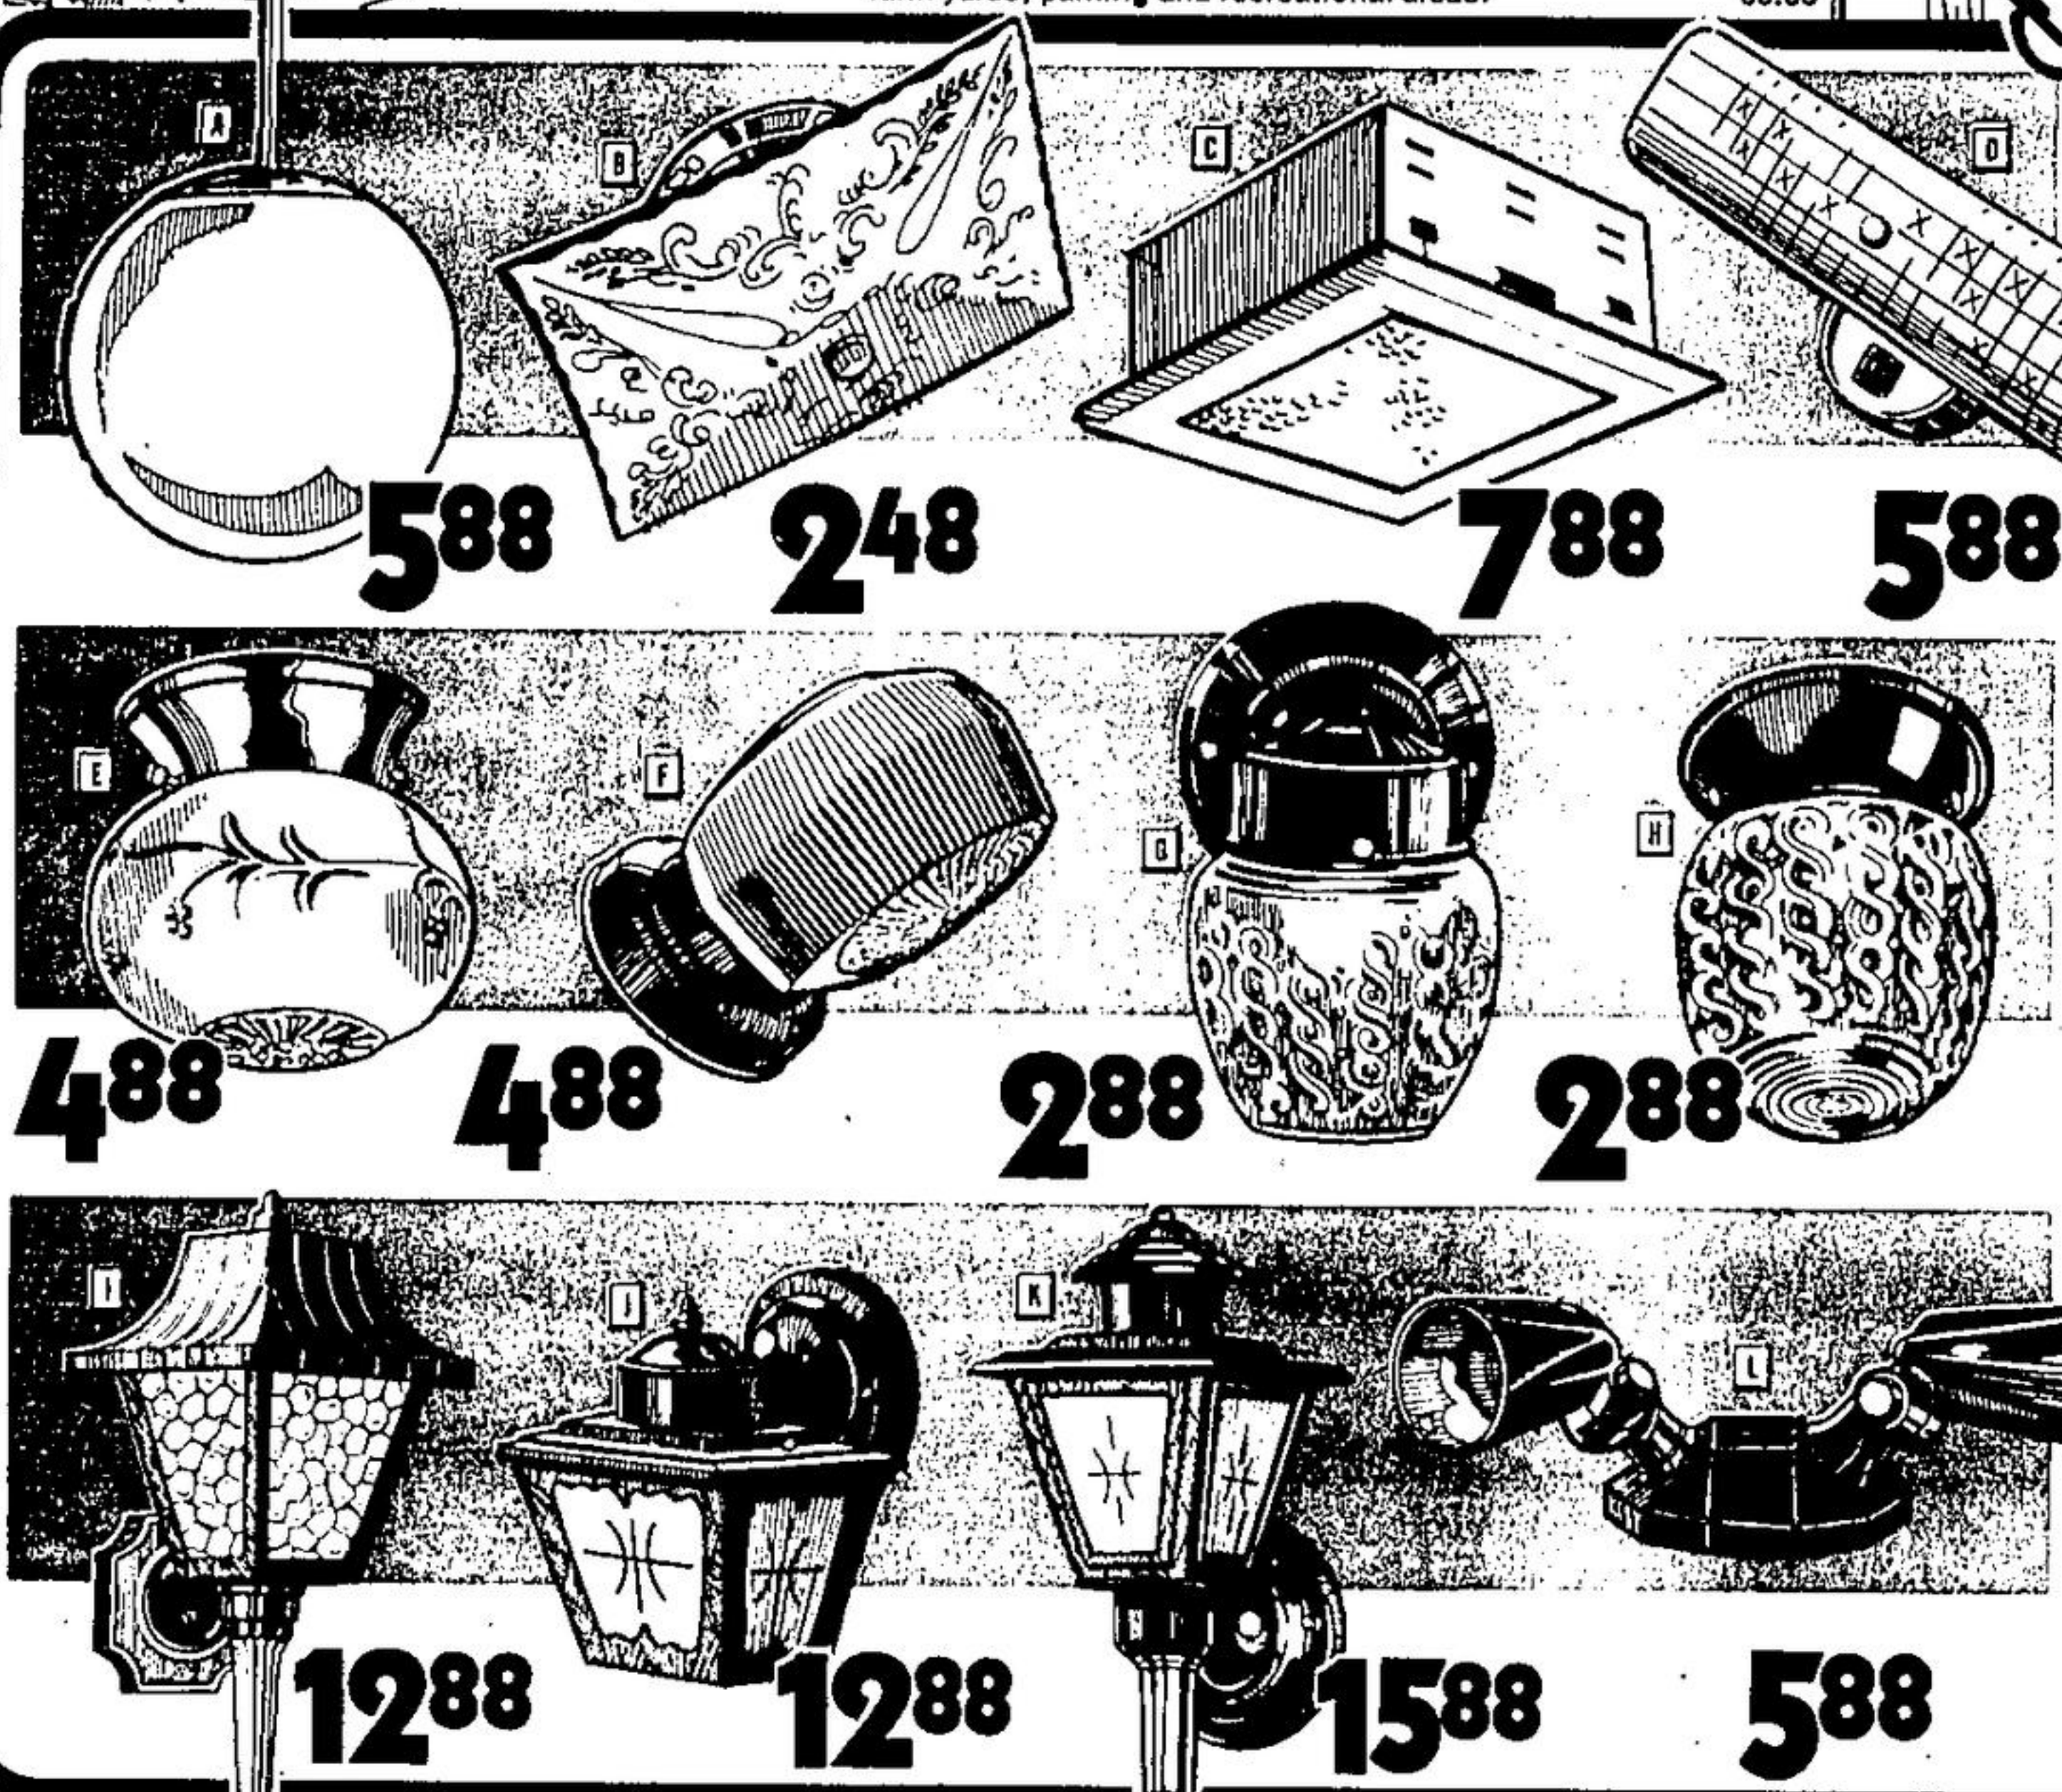

BUILDALL
makes it easy.

NIGHT
 GUARD
 LIGHT

6888

166 - NIGHT GUARD LIGHT
 Sensitive photo-electric eye switches on at sunset off at sunrise.
 Powerful mercury vapour bulb produces 5200 lumens. Ideal for
 farm yards, parking and recreational areas. 68.88

**Buildall makes it
 easy for you to
 be your own
 electrician.**

- A 167 - KITCHEN BALL FIXTURE
 8" modern Swedish ball fixture with chroma holder. 5.88
- B 158 - SQUARE BEDROOM FIXTURE
 12" White glass with clear line decor. 2.48
- C 156 - SQUARE RECESSED FIXTURE
 8" flat albalite glass with white trim. 7.88
- D 159 - BATHROOM LIGHT FIXTURE
 15" frosted white glass with grey line decor, grounded
 convenience outlet. 5.88
- E 162 - HALL LIGHT FIXTURE
 French crystal globe with brass canopy. 4.88
- F 160 - BATHROOM LIGHT FIXTURE
 White fluted glass, crystal bottom, U-ground outlet. 4.88
- G 153 - OUTDOOR BRACKET FIXTURE
 Clear crystal globe, black bracket, for outdoor wall
 mounting. 2.88
- H 154 - OUTDOOR CANOPY FIXTURE
 Dull black finish, clear crystal globe for ceiling
 mounting. 2.88
- I 165 - OUTDOOR LANTERN WALL FIXTURE
 Attractive black plastic with amber glass. 17" high 12.88
- J 164 - OUTDOOR LANTERN FIXTURE
 Black aluminum body with frosted white glass panels.
 7 1/2" high. 12.88
- K 163 - OUTDOOR LANTERN FIXTURE
 Antique black finish with white frosted glass panels.
 12 1/2" high. 15.88
- L 155 - OUTDOOR SWIVEL FIXTURE
 Two-light swivel holder with dull black finish. 5.88