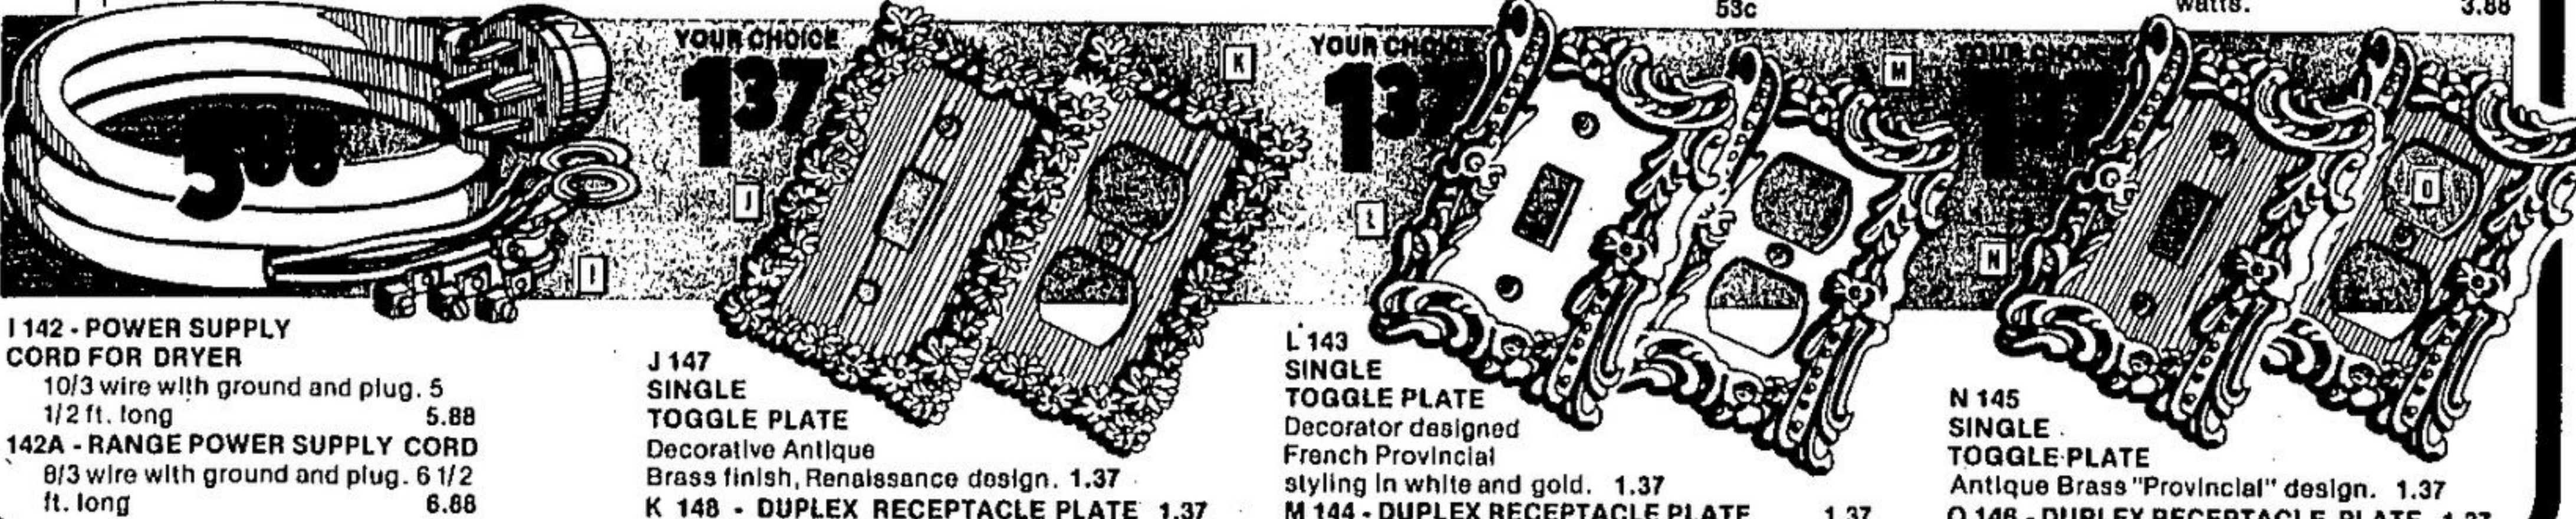

- I 142 - POWER SUPPLY
  CORD FOR DRYER
  10/3 wire with ground and plug. 5
  1/2 ft. long 5.88
- 142A - RANGE POWER SUPPLY CORD
  8/3 wire with ground and plug. 6 1/2
  ft. long 6.88
- J 147
  SINGLE
  TOGGLE PLATE
  Decorative Antique
  Brass finish, Renaissance design. 1.37
- K 148 - DUPLEX RECEPTACLE PLATE 1.37
- L 143
  SINGLE
  TOGGLE PLATE
  Decorator designed
  French Provincial
  styling in white and gold. 1.37
- M 144 - DUPLEX RECEPTACLE PLATE 1.37
- N 145
  SINGLE
  TOGGLE PLATE
  Antique Brass "Provincial" design. 1.37
- O 146 - DUPLEX RECEPTACLE PLATE 1.37