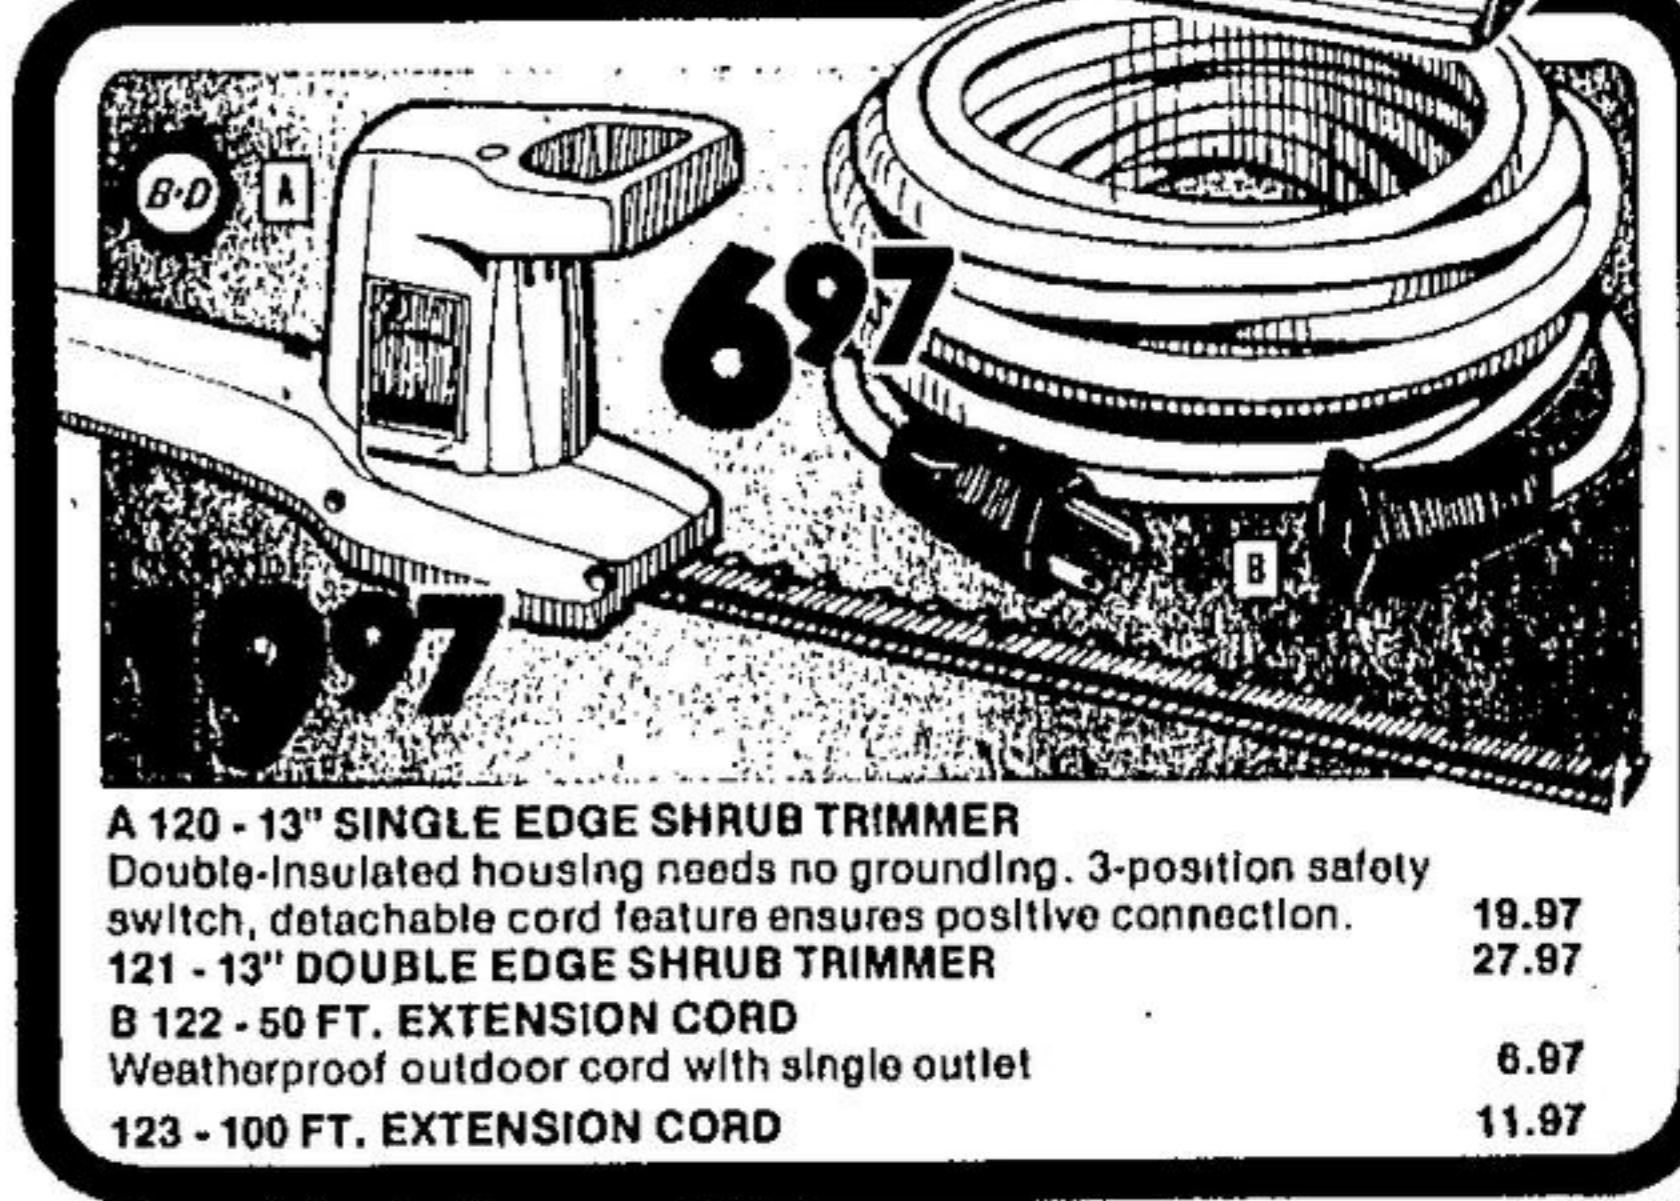

A 120 - 13" SINGLE EDGE SHRUB TRIMMER
Double-insulated housing needs no grounding. 3-position safety switch, detachable cord feature ensures positive connection. 19.97
121 - 13" DOUBLE EDGE SHRUB TRIMMER
27.97
B 122 - 50 FT. EXTENSION CORD
Weatherproof outdoor cord with single outlet 6.97
123 - 100 FT. EXTENSION CORD
11.97