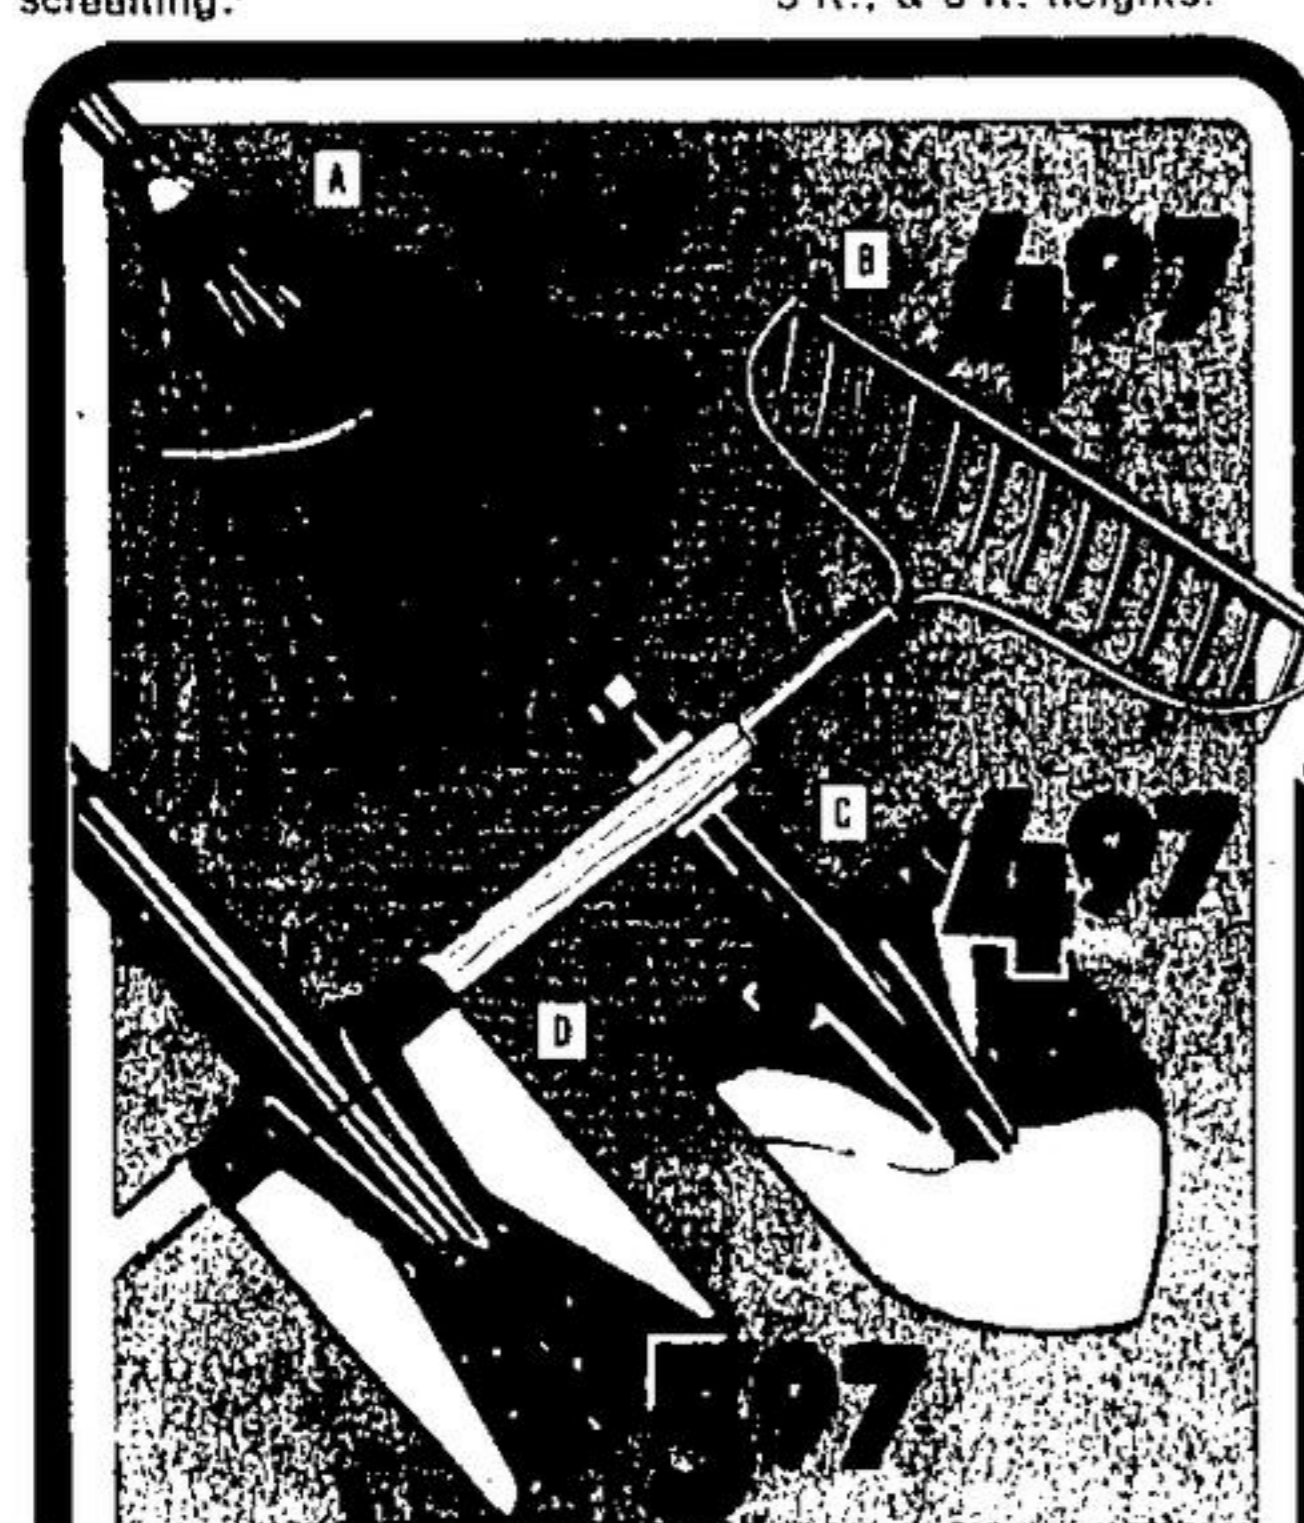

A 132 - COMET LAWN BRUME
19" head with 22 spring-steel teeth for efficient sweeping 3.47
B 131 - COMET GARDEN RAKE
All-purpose rake with durable welded bow construction, 4 1/2 ft. handle 4.97
C 130 - ROUND POINT SHOVEL
48" fire-hardened handle, tempered steel blade 4.97
D 129 - D-HANDLE GARDEN SPADE
Tempered steel square-nosed blade, comfortable D-top handle 5.97