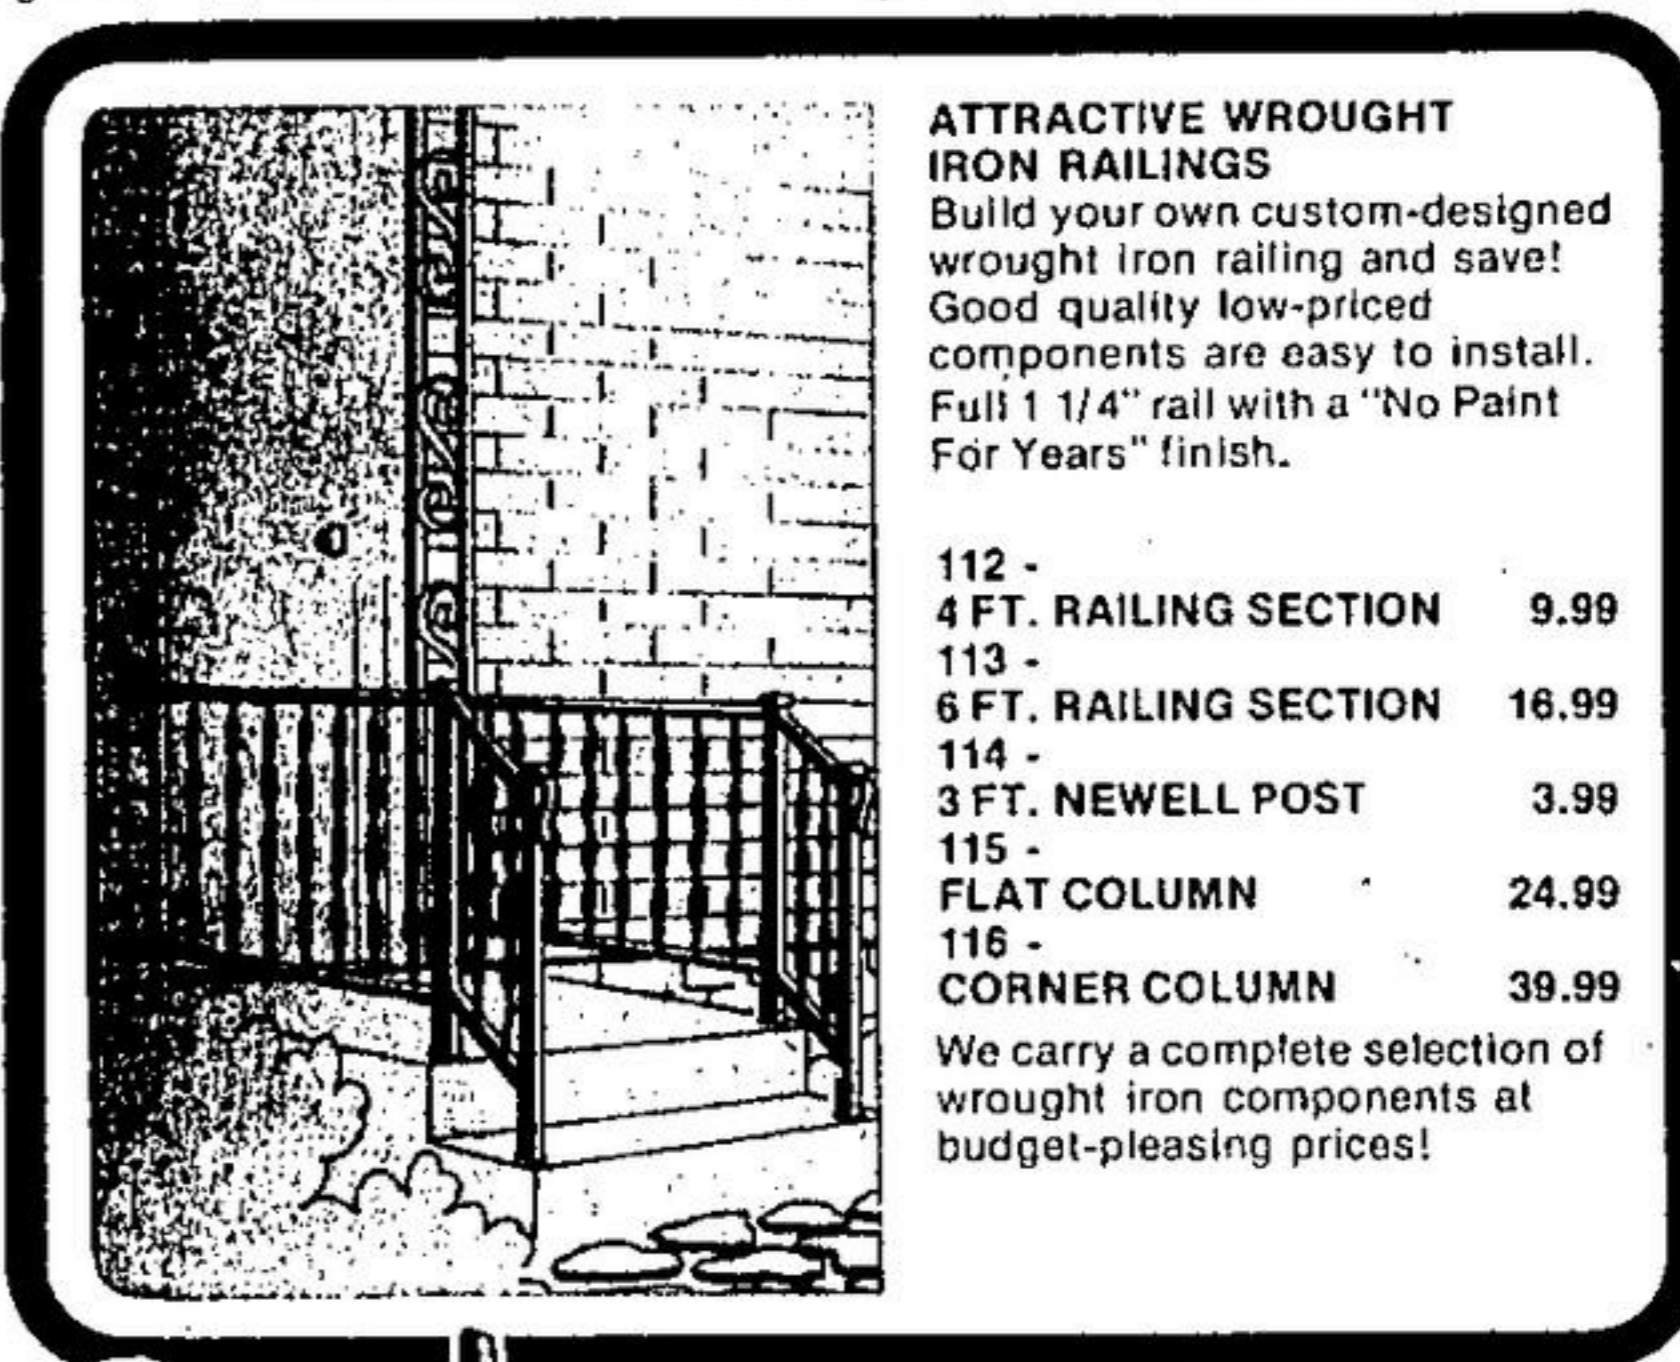

ATTRACTIVE WROUGHT IRON RAILINGS
Build your own custom-designed wrought iron railing and save! Good quality low-priced components are easy to install. Full 1 1/4" rail with a "No Paint For Years" finish.

112 - 4 FT. RAILING SECTION 9.99
113 - 6 FT. RAILING SECTION 16.99
114 - 3 FT. NEWELL POST 3.99
115 - FLAT COLUMN 24.99
116 - CORNER COLUMN 39.99

We carry a complete selection of wrought iron components at budget-pleasing prices!