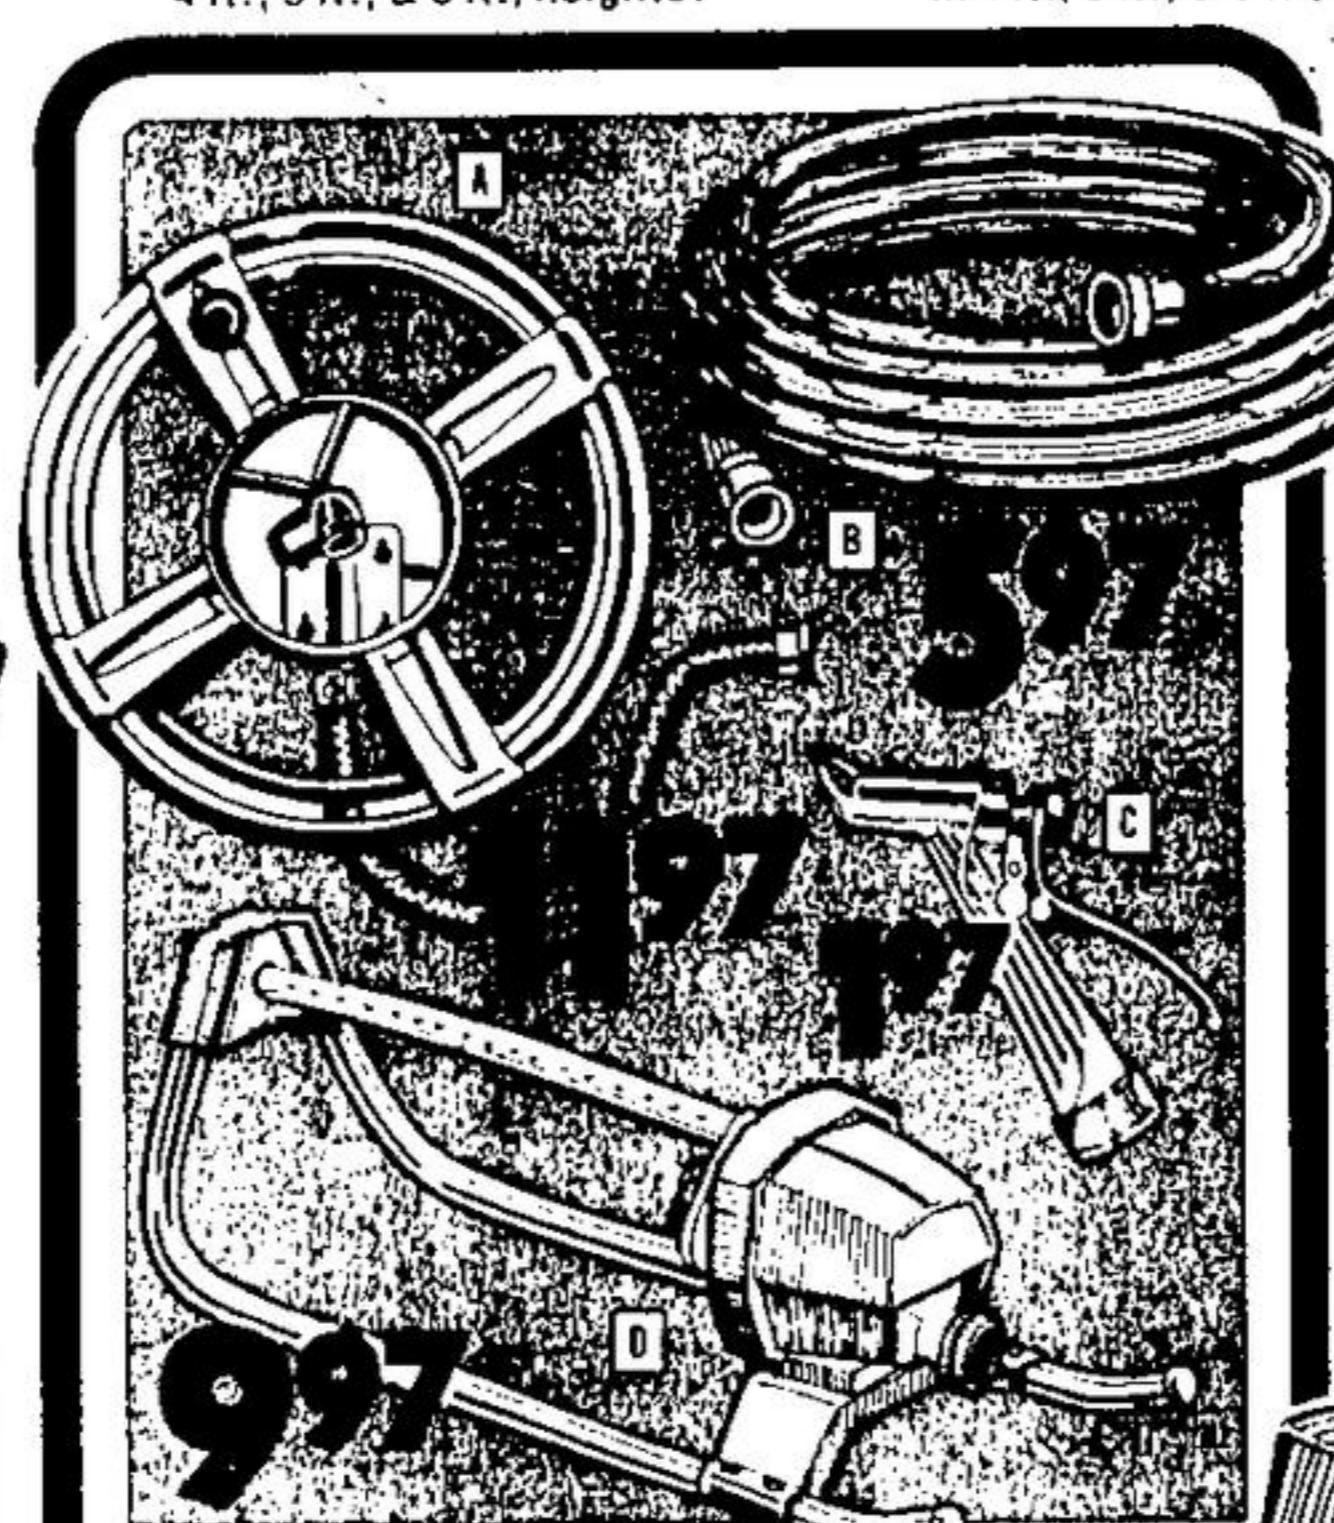

LOUVRED UPRIGHT FENCE
 One of our most popular fences, 4 ft., 5 ft., & 6 ft., heights.

LOUVRED SCREEN FENCE
 For a change of pace. Available in 4 ft., 5 ft., & 6 ft., heights.

WEAVE FENCE
 Buildall plans simplify the construction 4 ft. or 6 ft. heights.

A 133 - HOSE REEL
 Flow-through mounting bracket. Reel and hose detach for winter storage 11.97
B 127 - 50' FESTIVAL HOSE
 1/2" diameter reinforced 4-ply nylon 5.97
C 128 - AQUA GUN NOZZLE
 Auto-trigger locks, sprays automatically and resets with a flick of the finger. Chrome-plated body 1.97
D 128 - WAVE SPRINKLER
 Smooth sweeping action for thorough penetration of areas up to 2,500 sq. ft. 9.97