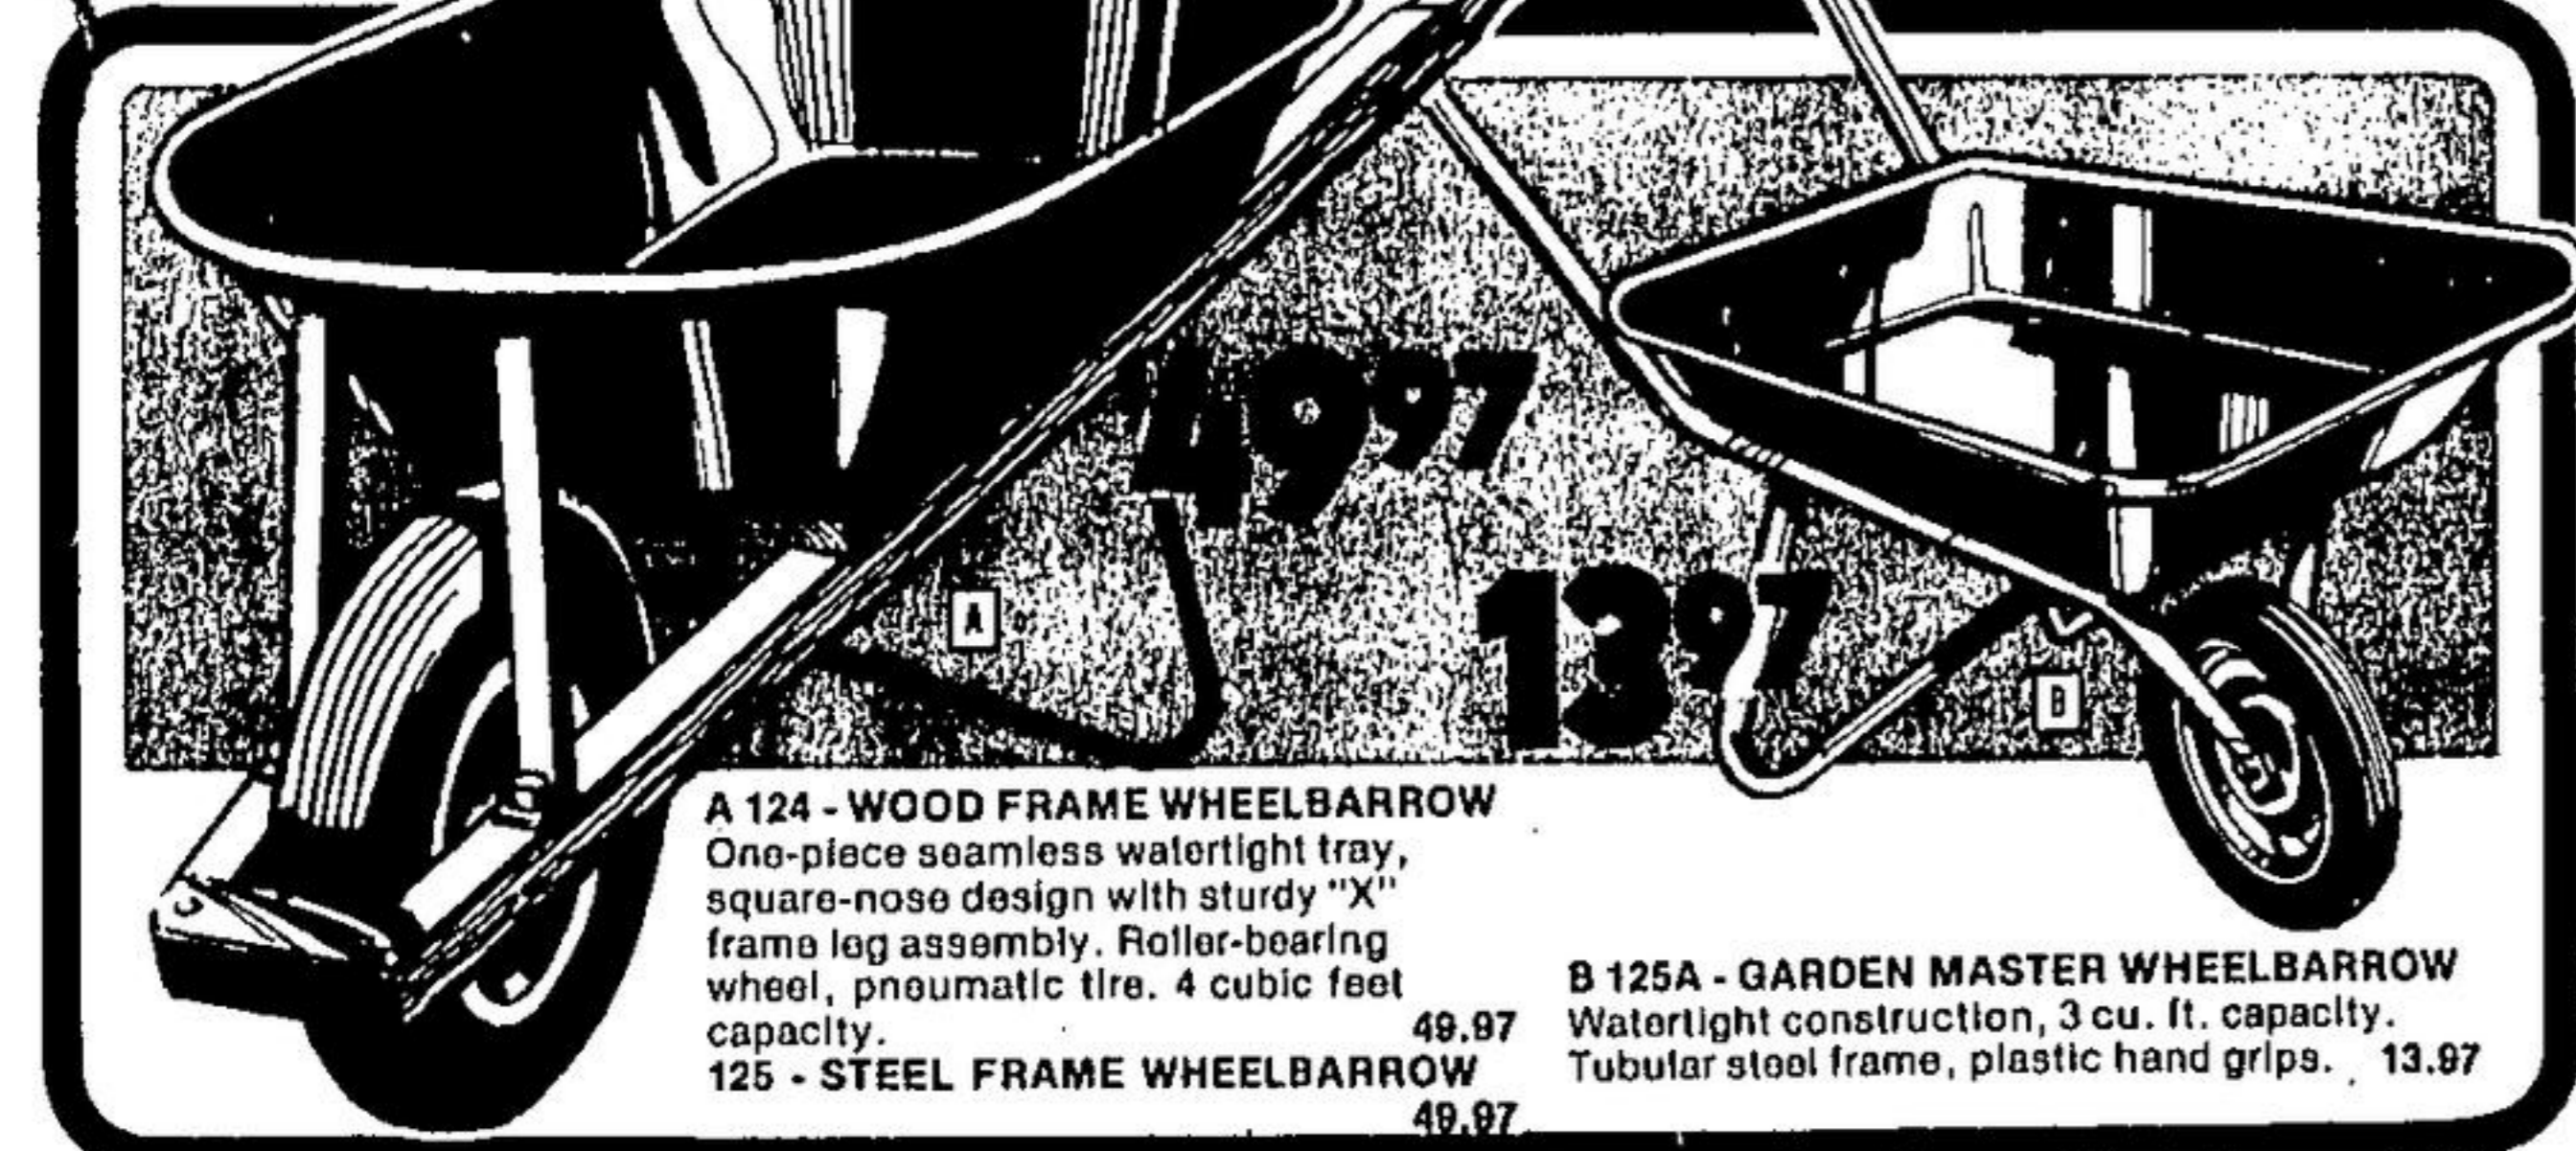

A 124 - WOOD FRAME WHEELBARROW
One-piece seamless watertight tray, square-nose design with sturdy "X" frame leg assembly. Roller-bearing wheel, pneumatic tire. 4 cubic feet capacity. 49.97
125 - STEEL FRAME WHEELBARROW
49.97

B 125A - GARDEN MASTER WHEELBARROW
Watertight construction, 3 cu. ft. capacity. Tubular steel frame, plastic hand grips. 13.97