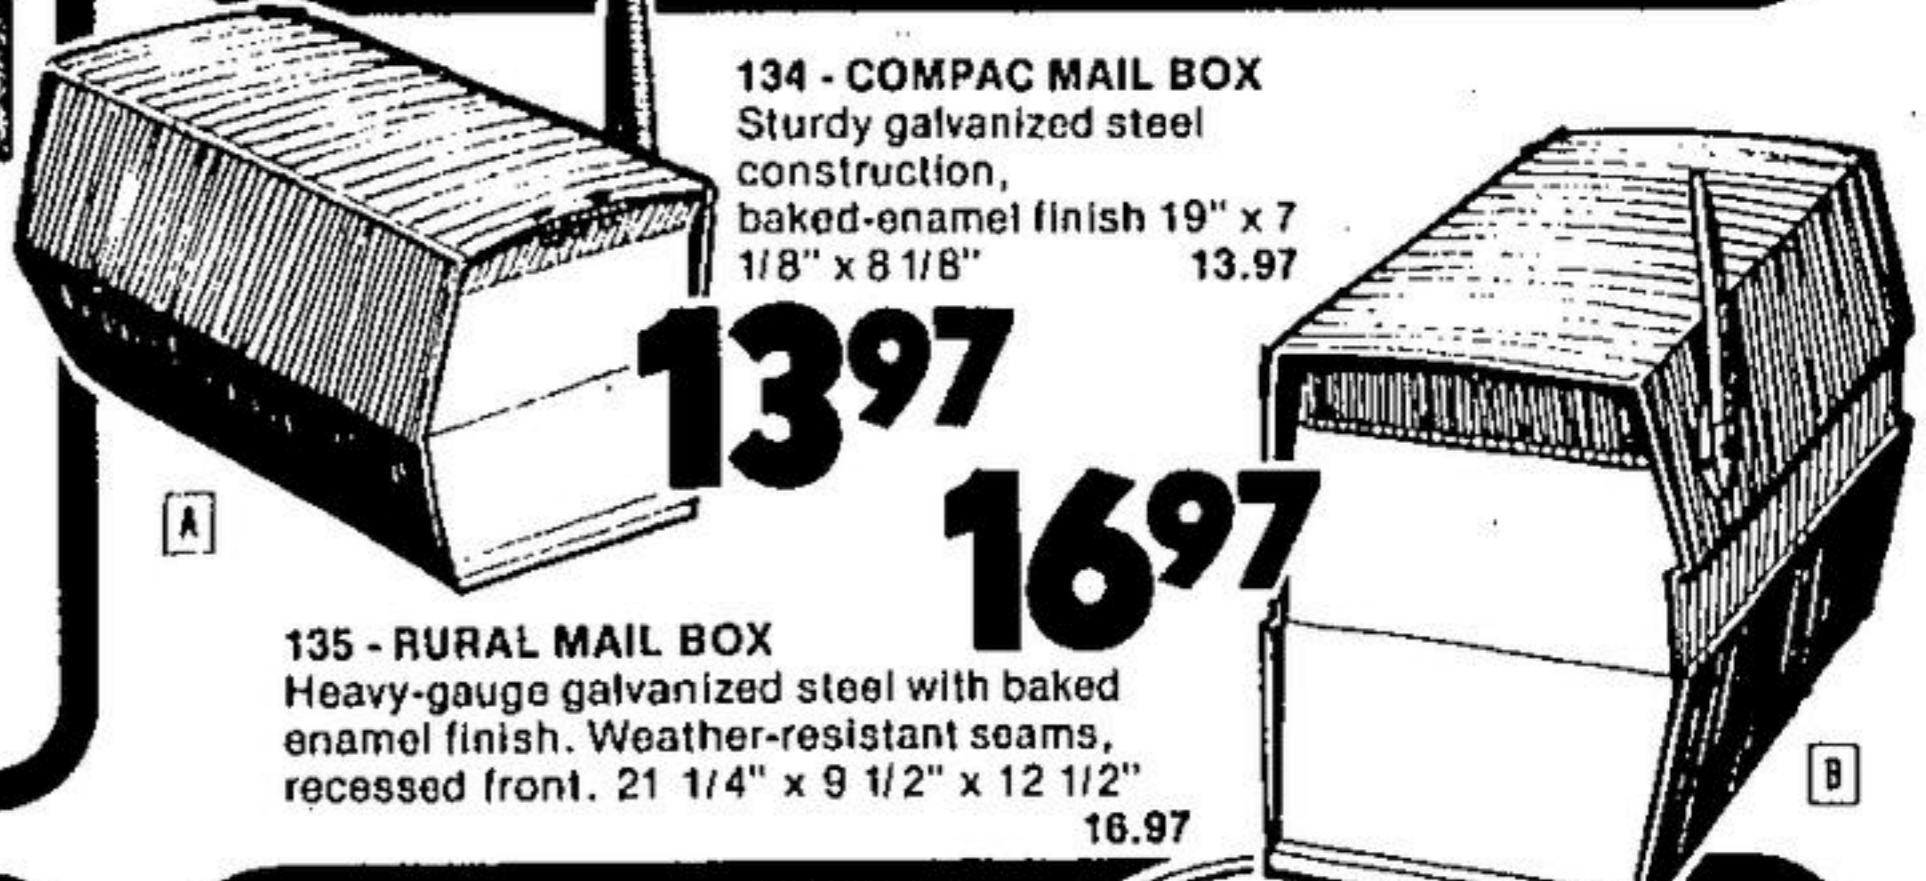

134 - COMPAC MAIL BOX
Sturdy galvanized steel construction, baked-enamel finish 19" x 7 1/8" x 8 1/8" 13.97

135 - RURAL MAIL BOX
Heavy-gauge galvanized steel with baked enamel finish. Weather-resistant seams, recessed front. 21 1/4" x 9 1/2" x 12 1/2" 16.97