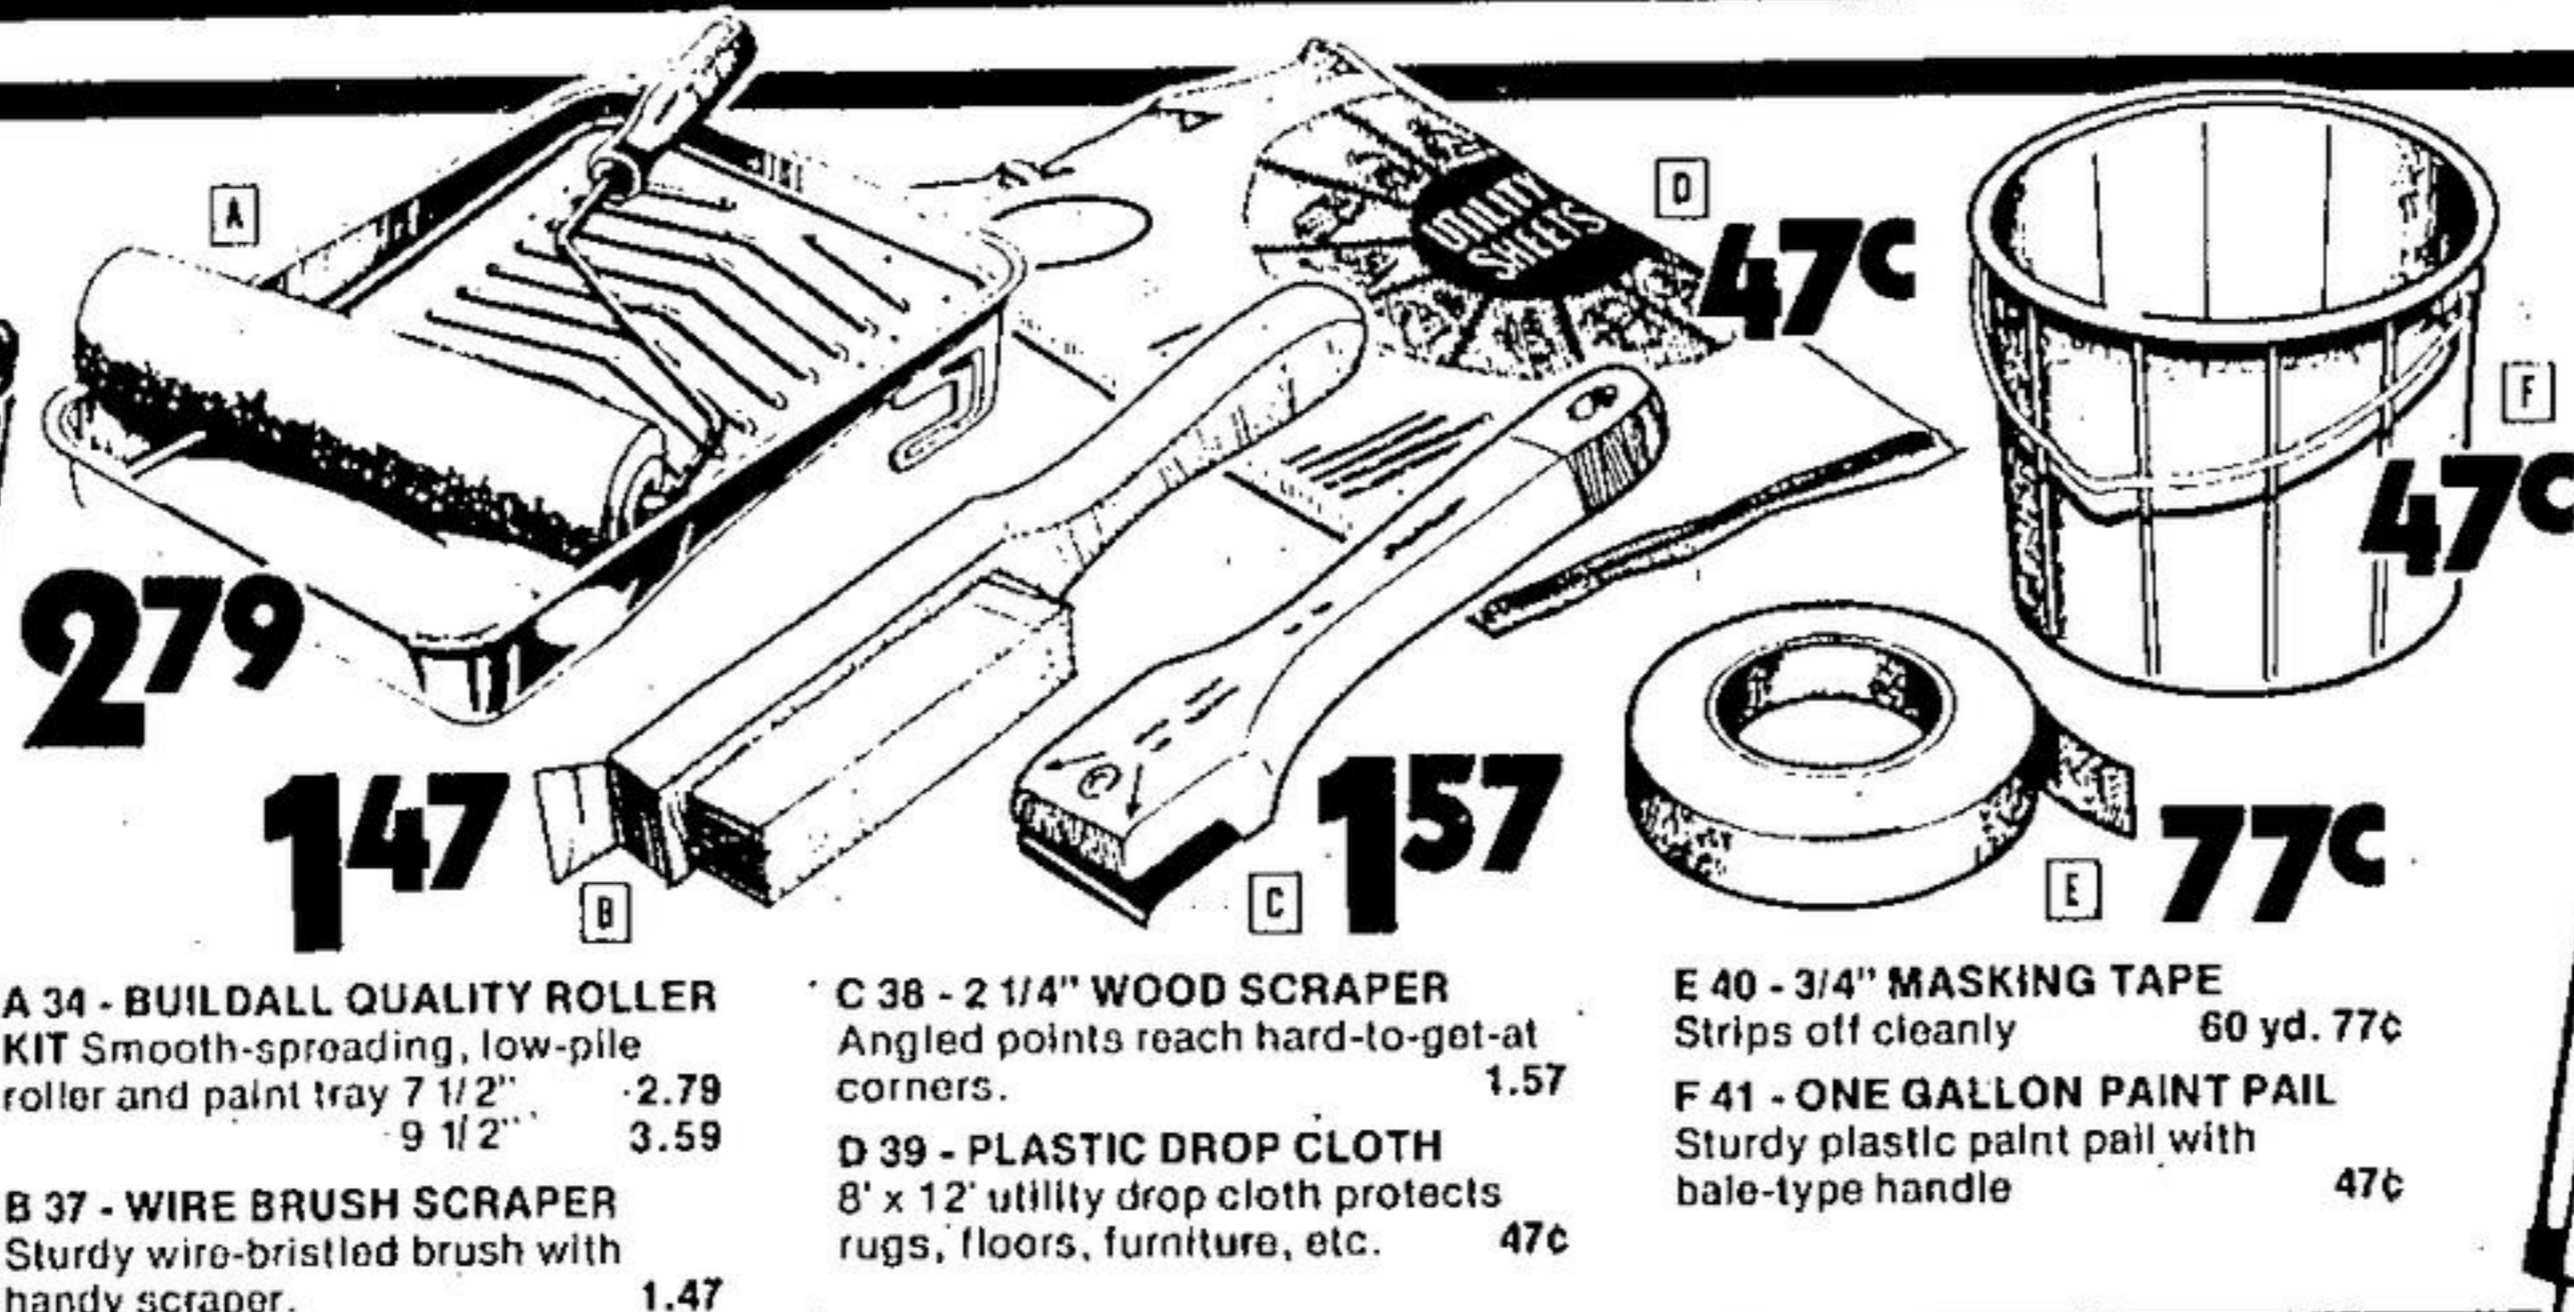

- **A 34 - BUILDALL QUALITY ROLLER KIT**
  Smooth-spreading, low-pile roller and paint tray 7 1/2" 2.79
  9 1/2" 3.59
- **B 37 - WIRE BRUSH SCRAPER**
  Sturdy wire-bristled brush with handy scraper. 1.47
- **C 38 - 2 1/4" WOOD SCRAPER**
  Angled points reach hard-to-get-at corners. 1.57
- **D 39 - PLASTIC DROP CLOTH**
  8' x 12' utility drop cloth protects rugs, floors, furniture, etc. 47c
- **E 40 - 3/4" MASKING TAPE**
  Strips off cleanly 60 yd. 77c
- **F 41 - ONE GALLON PAINT PAIL**
  Sturdy plastic paint pail with bale-type handle 47c