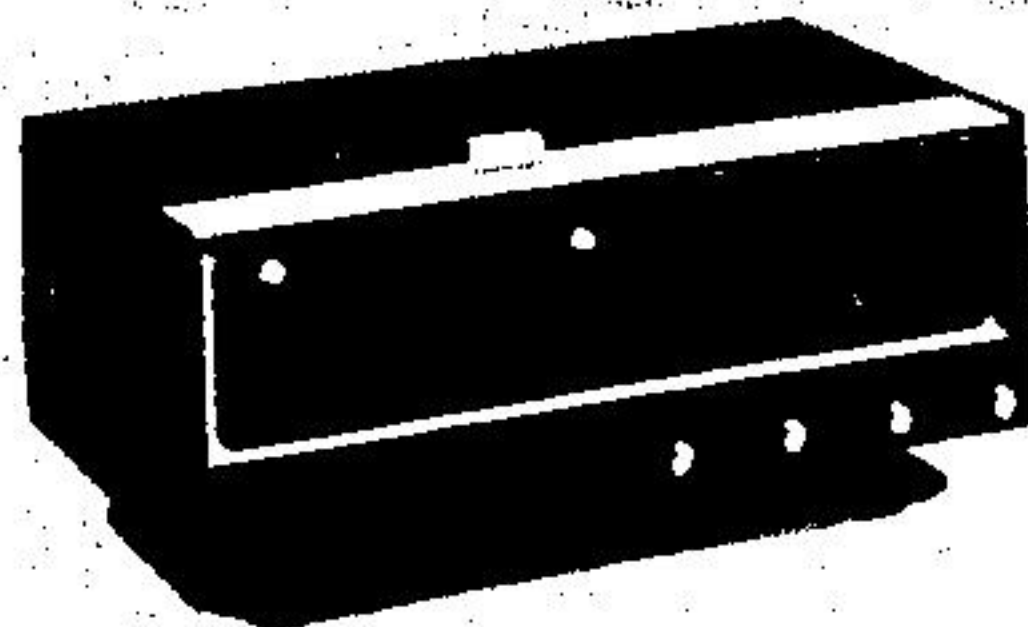

ZENITH 1976 Solid-State Radios best to give...best to receive

AM/FM/Stereo FM Digital Clock Radio

with twin 3 1/2" speakers for stereo sound

The MARQUIS - F480W

Distinctively styled cabinet of simulated grained Walnut wood material. Stereo indicator light. Target Tuning indicator. Precision vernier tuning. Illuminated slide rule dial scale. Automatic Frequency Control and RF stage on FM. Automatic gain control on AM and FM. Pushbutton band selectors. Slide tone control. Built-in AM and FM antennas. Stereo headphone jack. Illuminated digital clock numerals. Seconds indicator. Touch 'n Snooze control. Sleep switch. Radio and radio buzzer alarms. Cabinet size: 5 1/2" H, 15 1/2" W, 6 1/2" D.

AM/FM Digital Clock Radio

The WINDEMERE - Q461X

Lulls you to sleep. Wakes you to the sound of quality. Cabinet of simulated grained Walnut wood material. 3.5" speaker. Precision vernier tuning and horizontal slide rule dial. Built-in Automatic Frequency Control on FM. Automatic gain control on AM. Slide band selector. Built-in AM and FM antennas. Sleep switch. Radio and radio-buzzer alarms. Tape-readout digital illuminated clock numerals. Cabinet size: 3 1/2" H, 10 1/2" W, 5 1/2" D.

AM/FM/Digital Clock Radio

with dual speaker sound

The GENTRY - F474W

Handsomely styled cabinet of simulated grained Walnut wood material. 5" top-firing speaker and 2" treble speaker in front. Target Tuning indicator. Precision vernier, rotary action slide tuning. Illuminated slide rule dial scale. Automatic Frequency Control and RF stage on FM. Automatic gain control on AM. Slide band selector and tone controls. Built-in AM and FM antennas. Earphone jack. Illuminated digital numerals. Seconds indicator. Sleep switch. Radio and tone alarms. AM/PM indicator. Around-the-clock 24-hour alarm. Cabinet size: 4 1/2" H, 13 1/4" W, 8" D.