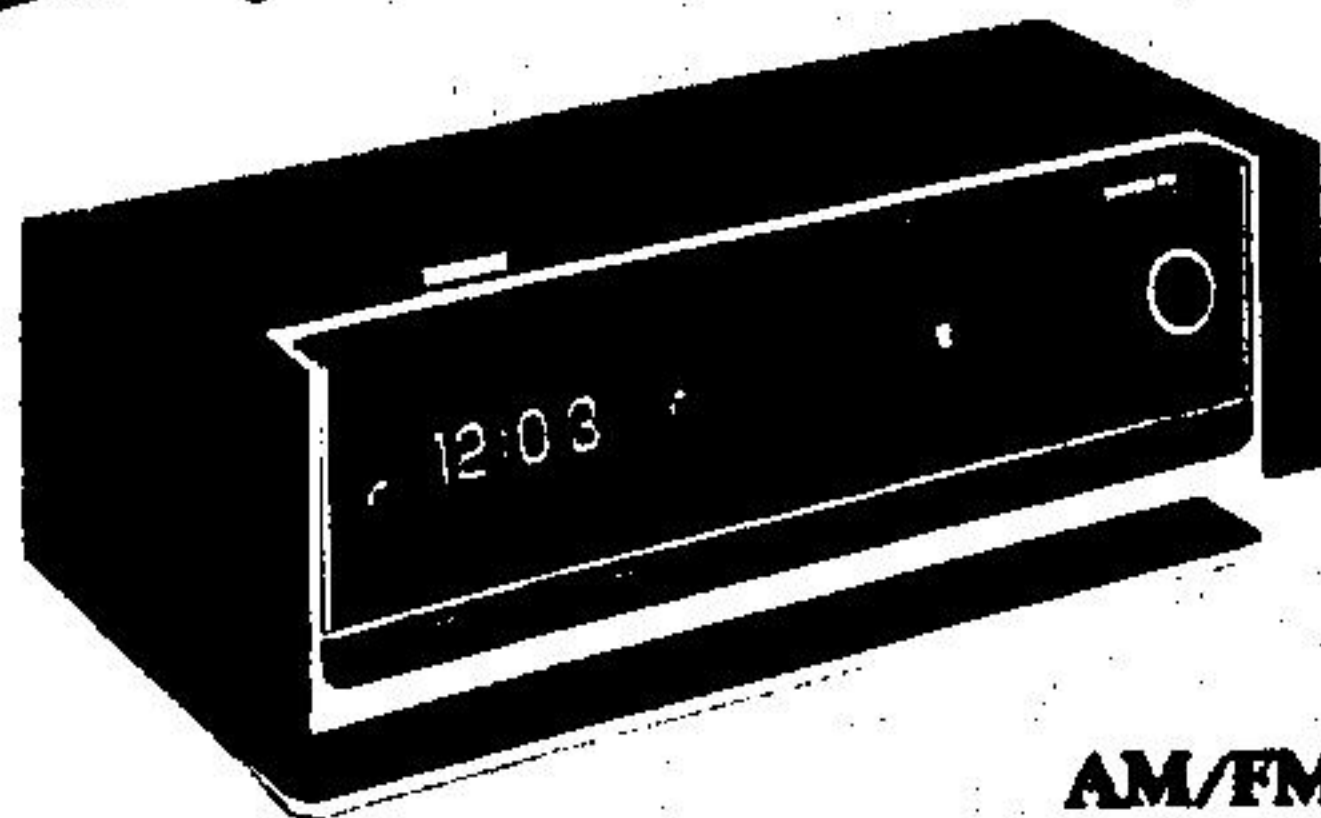

ZENITH 1976 Solid-State Radios best to give...best to receive

AM/FM/Stereo FM Digital Clock Radio

with twin 3 1/2" speakers for stereo sound

The MARQUIS - F480W

Distinctively styled cabinet of simulated grained Walnut wood material. Stereo indicator light. Target Tuning indicator. Precision vernier tuning. Illuminated slide rule dial scale. Automatic Frequency Control and RF stage on FM. Automatic gain control on AM and FM. Pushbutton band selectors. Slide tone control. Built-in AM and FM antennas. Stereo headphone jack. Illuminated digital clock numerals. Seconds indicator. Touch 'n Snooze control. Sleep switch. Radio and radio buzzer alarms. Cabinet size: 5 1/2" H, 15 1/2" W, 6 1/2" D.

AM/FM Digital Clock Radio

The WINDEMERE - Q461X

Lulls you to sleep. Wakes you to the sound of quality. Cabinet of simulated grained Walnut wood material. 3.5" speaker. Precision vernier tuning and horizontal slide rule dial. Built-in Automatic Frequency Control on FM. Automatic gain control on AM. Slide band selector. Built-in AM and FM antennas. Sleep switch. Radio and radio-buzzer alarms. Tape-readout digital illuminated clock numerals. Cabinet size: 3 1/2" H, 10 1/2" W, 5 1/2" D.

AM/FM/Digital Clock Radio

with dual speaker sound

The GENTRY - F474W

Handsomely styled cabinet of simulated grained Walnut wood material. 5" top-firing speaker and 2" treble speaker in front. Target Tuning indicator. Precision vernier, rotary action slide tuning. Illuminated slide rule dial scale. Automatic Frequency Control and RF stage on FM. Automatic gain control on AM. Slide band selector and tone controls. Built-in AM and FM antennas. Earphone jack. Illuminated digital numerals. Seconds indicator. Sleep switch. Radio and tone alarms. AM/PM indicator. Around-the-clock 24-hour alarm. Cabinet size: 4 1/2" H, 13 1/4" W, 8" D.