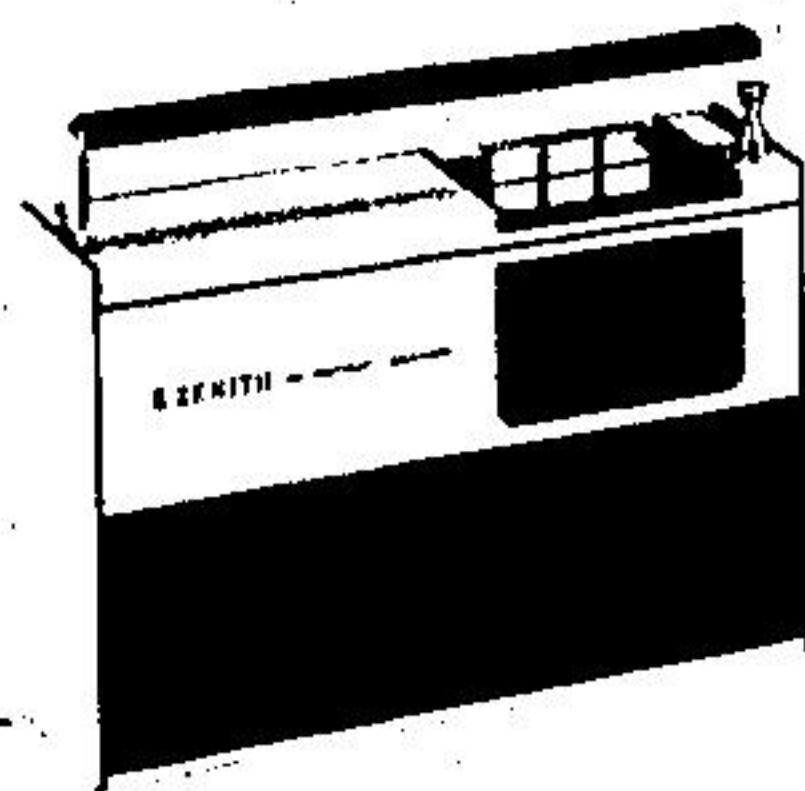

AM/FM Portable Radio

The ROYAL - G47J

Simulated Brown suede cabinet with Black trim. Precision vernier tuning. Semi-circular slide rule dial scale. Automatic Frequency Control and RF stage on FM. Automatic gain control on AM and FM. Slide band selector. Hi-Lo tone switch. 3" speaker. Built-in AM and FM antennas. Earphone. Uses 4 "C" cell batteries or AC current. Cabinet size: 5 1/4" H, 7 1/4" W, 2 1/4" D.

AM/FM Personal Portable Radio

featuring "Pushbutton-Weather"

The ROYAL - F61Y

Now, weather information at the push of a button! Covers Weather Band (162-164 MHz). Built-in Automatic Frequency Control on FM. RF stage on FM and Weather Band. Automatic gain control on AM. Precision vernier tuning. Color-coded pushbutton band selectors. Operates on 4 penlite batteries or built-in AC power supply. 3" speaker. Complete with earphone attachment. Ebony color with Aluminum trim. Cabinet size: 5 1/2" H, 8 3/4" W, 2 1/2" D.