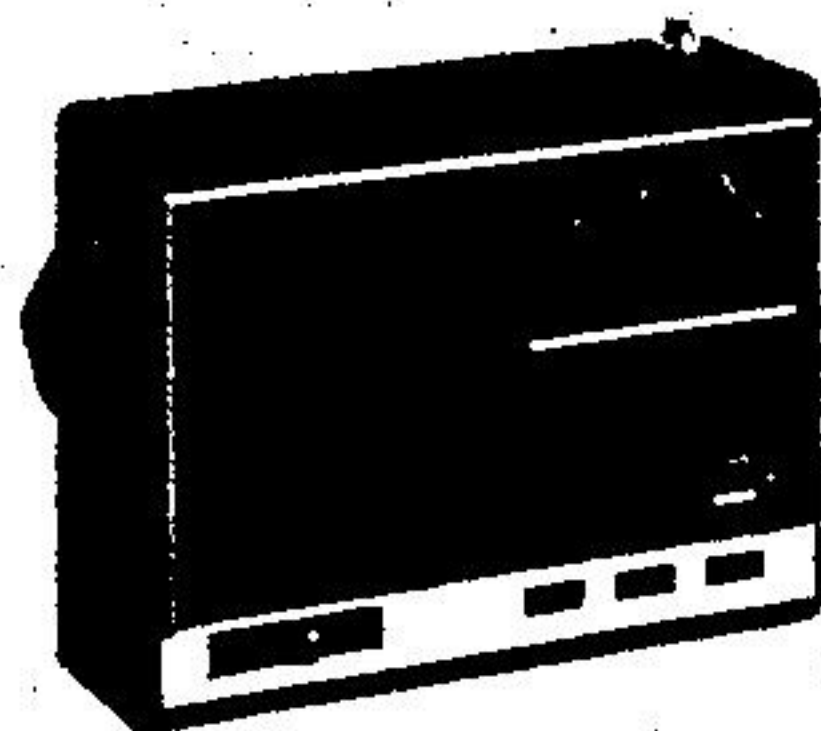

AM/FM Table Radio

with dual speaker sound

The MELBOURNE - F428W

Smart decorator styling. Cabinet of simulated grained Walnut wood material. Twin illuminated slide rule dial scales. Main 5" top-firing speaker and 2" treble speaker in front. Target Tuning indicator. Precision vernier, rotary action slide tuning. Automatic Frequency Control and RF stage on FM. Automatic gain control on AM. Slide band selector and tone controls. Built-in AM and FM antennas. Earphone jack. Cabinet size: 4 1/2" H, 13 3/4" W, 8" D.

AM/FM Portable Radio

The ROYAL - G47J

Simulated Brown suede cabinet with Black trim. Precision vernier tuning. Semi-circular slide rule dial scale. Automatic Frequency Control and RF stage on FM. Automatic gain control on AM and FM. Slide band selector. Hi-Lo tone switch. 3" speaker. Built-in AM and FM antennas. Earphone. Uses 4 "C" cell batteries or AC current. Cabinet size: 5 1/4" H, 7 1/4" W, 2 1/4" D.