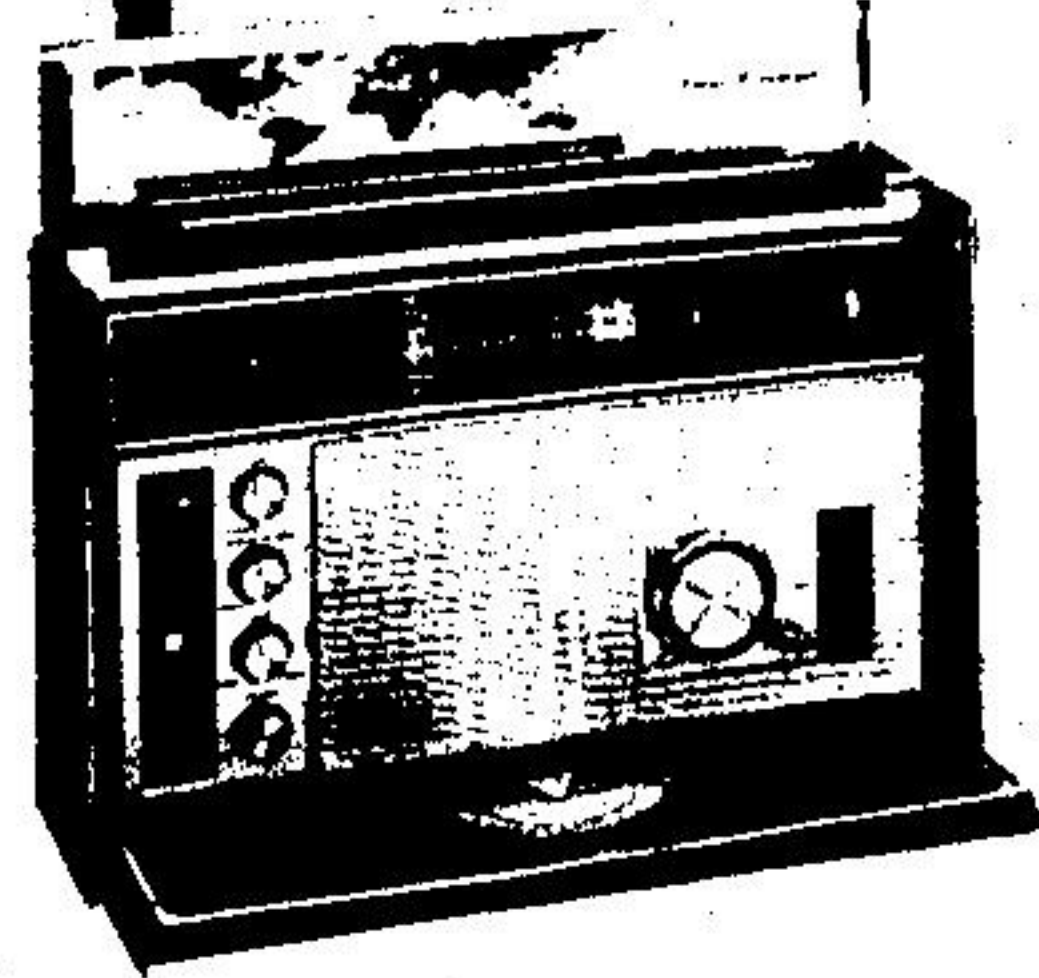

AM/FM Personal Portable Radio

featuring "Pushbutton-Weather"

The ROYAL - F61Y

Now, weather information at the push of a button! Covers Weather Band (162-164 MHz). Built-in Automatic Frequency Control on FM. RF stage on FM and Weather Band. Automatic gain control on AM. Precision vernier tuning. Color-coded pushbutton band selectors. Operates on 4 penlite batteries or built-in AC power supply. 3" speaker. Complete with earphone attachment. Ebony color with Aluminum trim. Cabinet size: 5 1/2" H, 8 3/4" W, 2 1/2" D.

Trans-Oceanic[®]

featuring 11 Bands

The ROYAL - D7000Y

AM/FM multi-band shortwave portable radio. Goes anywhere... plays almost anywhere on 9 D-cell batteries or AC power supply. Five clearly marked control knobs for tone, volume, tuning, manual RF gain and beat frequency oscillator control. Tunable weather band. FM Automatic Frequency Control. Telescoping FM/SW/WB Waverod Antenna. Time Zone Indicator with 24-hour adjustable ribbon to give present local time anywhere in the world. Dial lite and panel lite. Bandspread tuning on SW. Super-durable high impact polystyrene cabinet in Ebony color with die-cast Zinc and padded vinyl sides. 9 1/4" H (incl. handle), 13 1/4" W, 6 1/4" D.