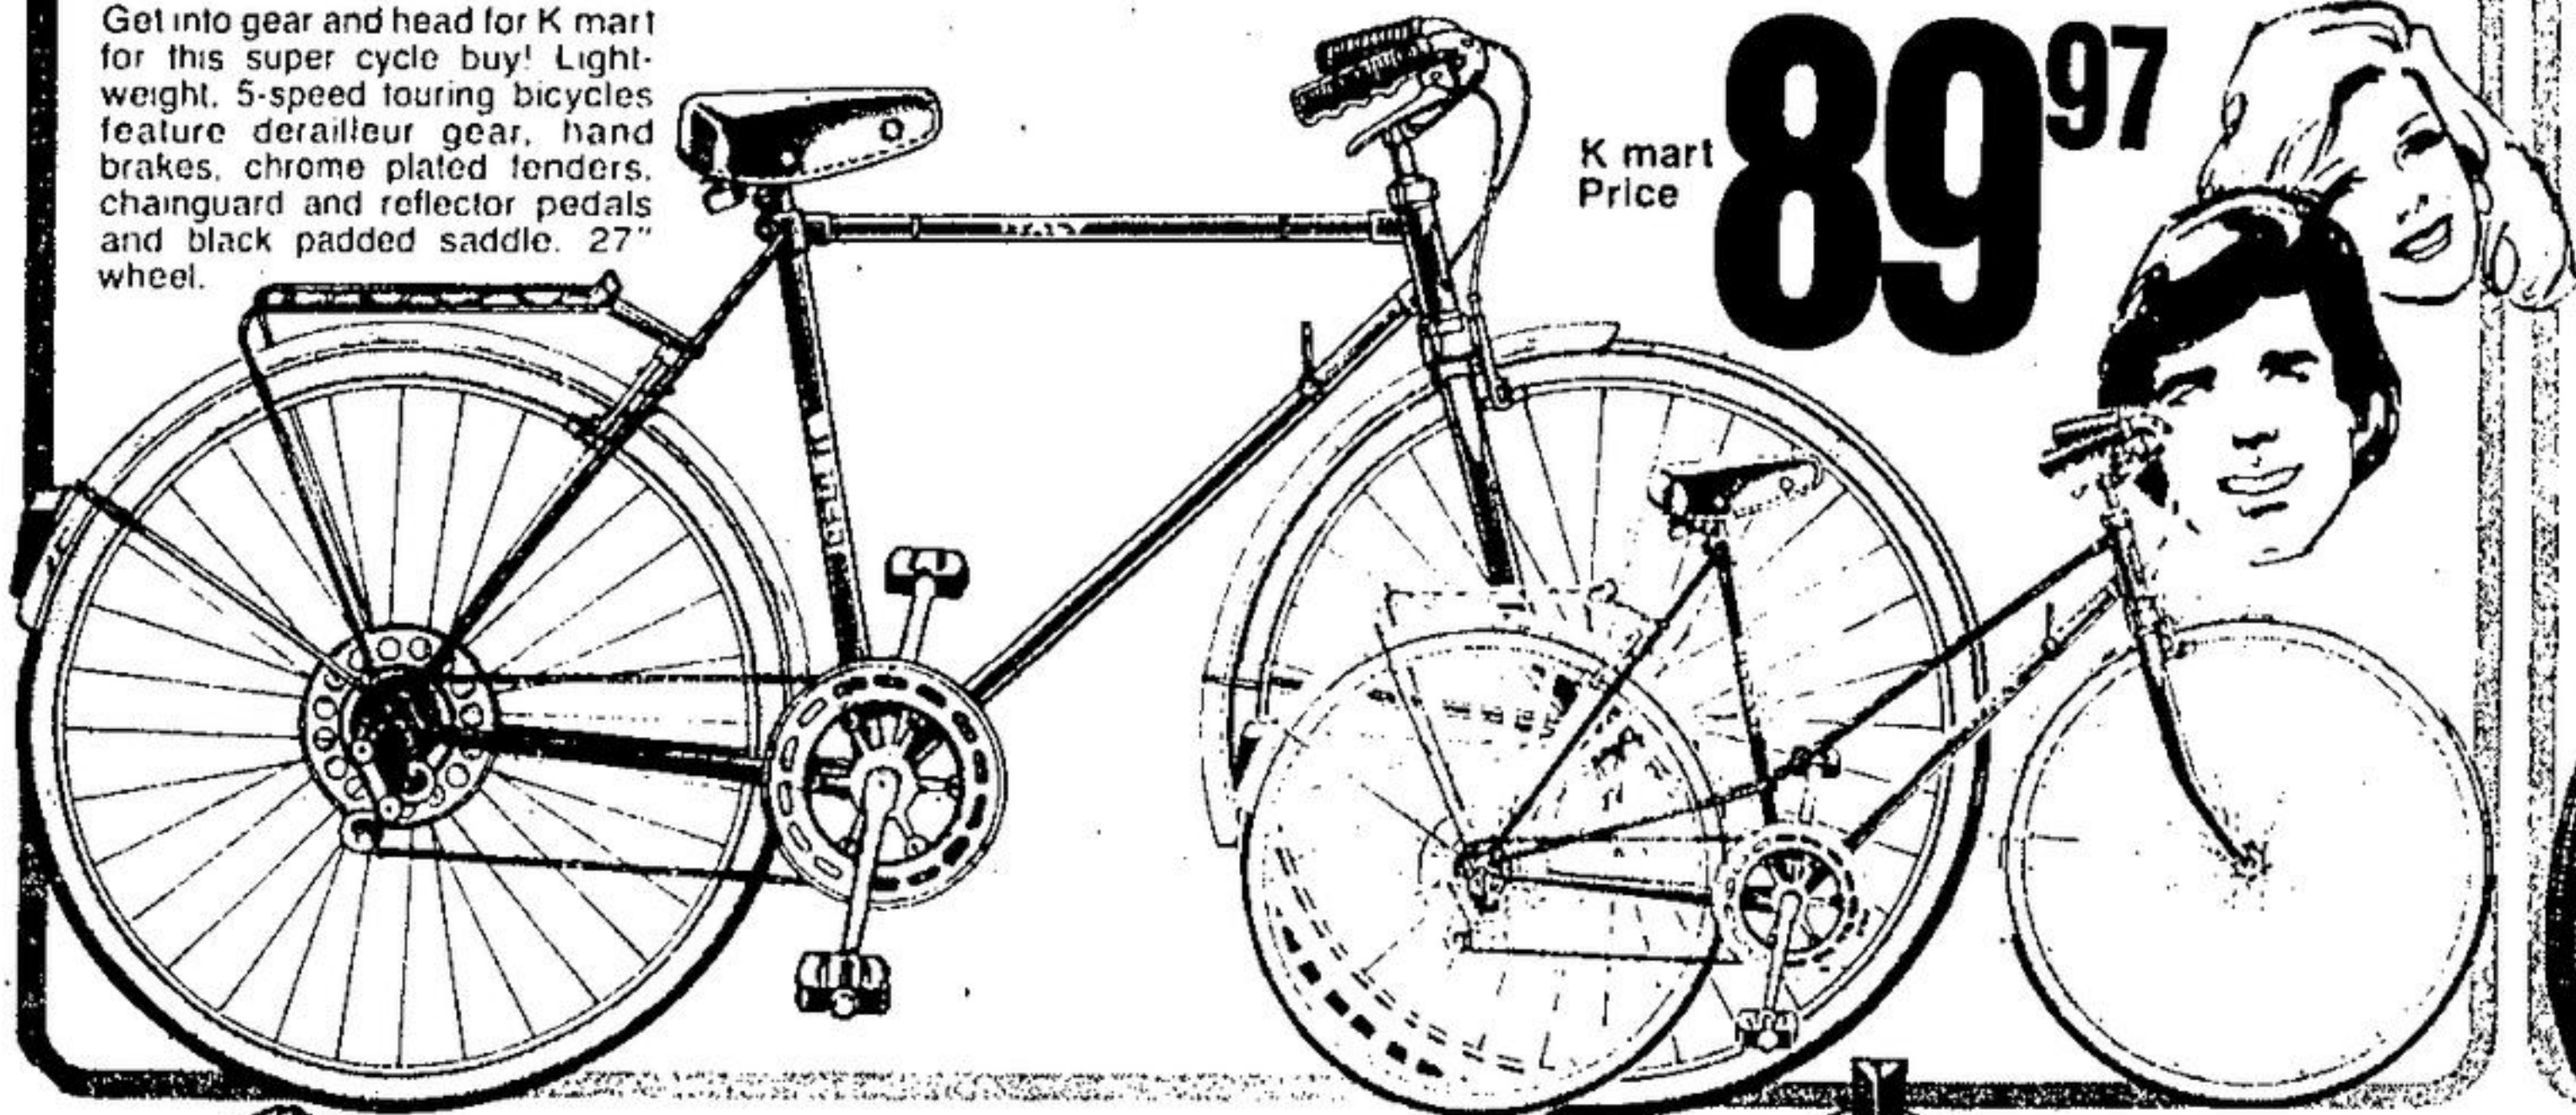

Kmart

Gives Satisfaction Always!

EDUCATED BUYS

FOR BACK TO SCHOOL

SHOP AUGUST 20th TO 23rd - WHILE QUANTITIES LAST

MEN'S & LADIES' 5-SPEED BICYCLES

Get into gear and head for K mart for this super cycle buy! Lightweight, 5-speed touring bicycles feature derailleur gear, hand brakes, chrome plated fenders, chainguard and reflector pedals and black padded saddle. 27" wheel.

K mart Price **89⁹⁷**