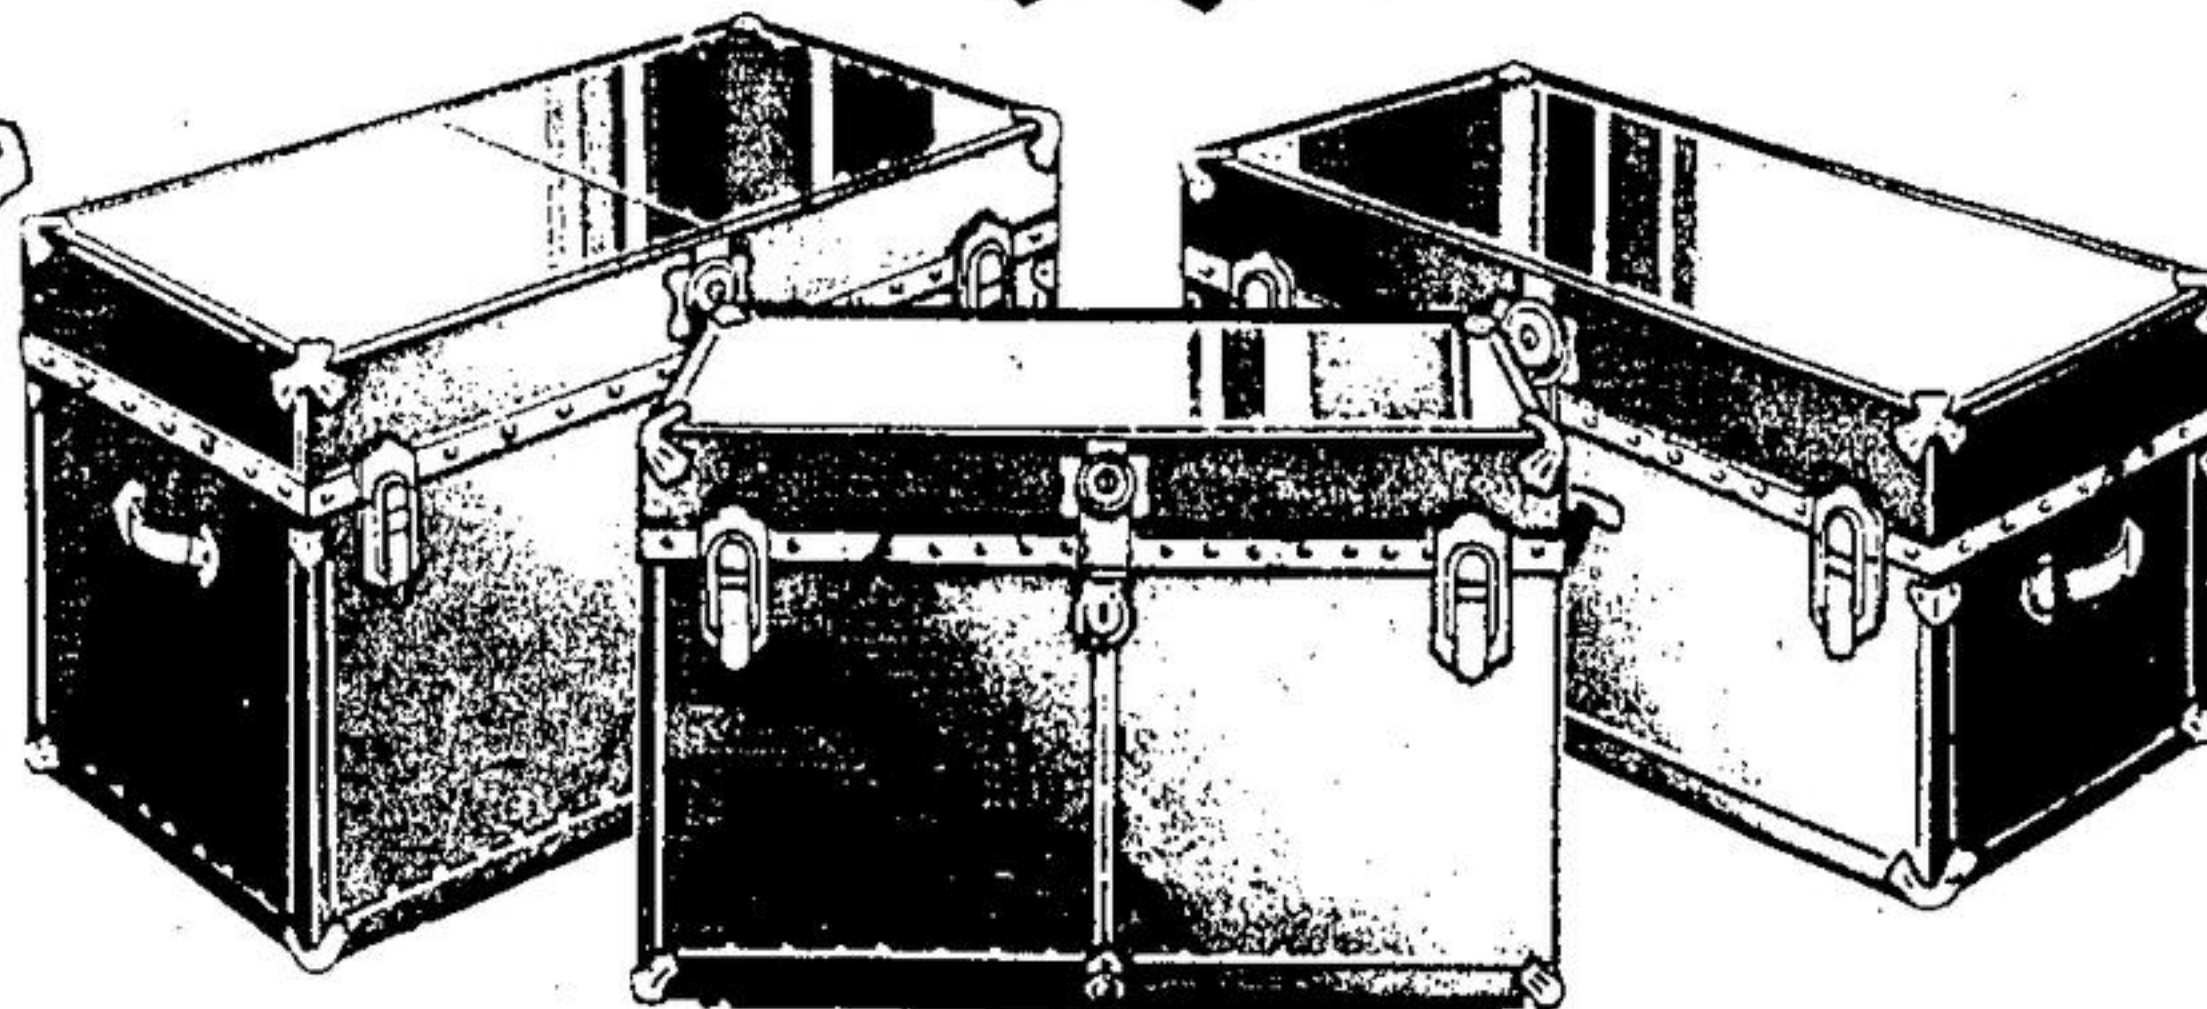

Handy Metal Storage Chests at Irresistably Low Kmart Prices!

HANDY DRESS TRUNKS

K mart Price

23⁷⁷

Just pack it with clothes and store it away! Large dress-size metal trunk comes with tray for added convenience. Approx. 36" x 20" x 20".

CAMP AND SCHOOL TRUNKS

K mart Price

17⁷⁷

Sturdily built for rough handling. Roomy trunks are ideal for people on the move! One piece construction. Tray included. Approx. 30" x 15" x 12".

STURDY DRESS TRUNKS

K mart Price

21⁷⁷

Summer clothes a problem? Well then pack them all away in this roomy dress trunk. Metal laminated. Tray included. Approx. 34" x 17" x 18".