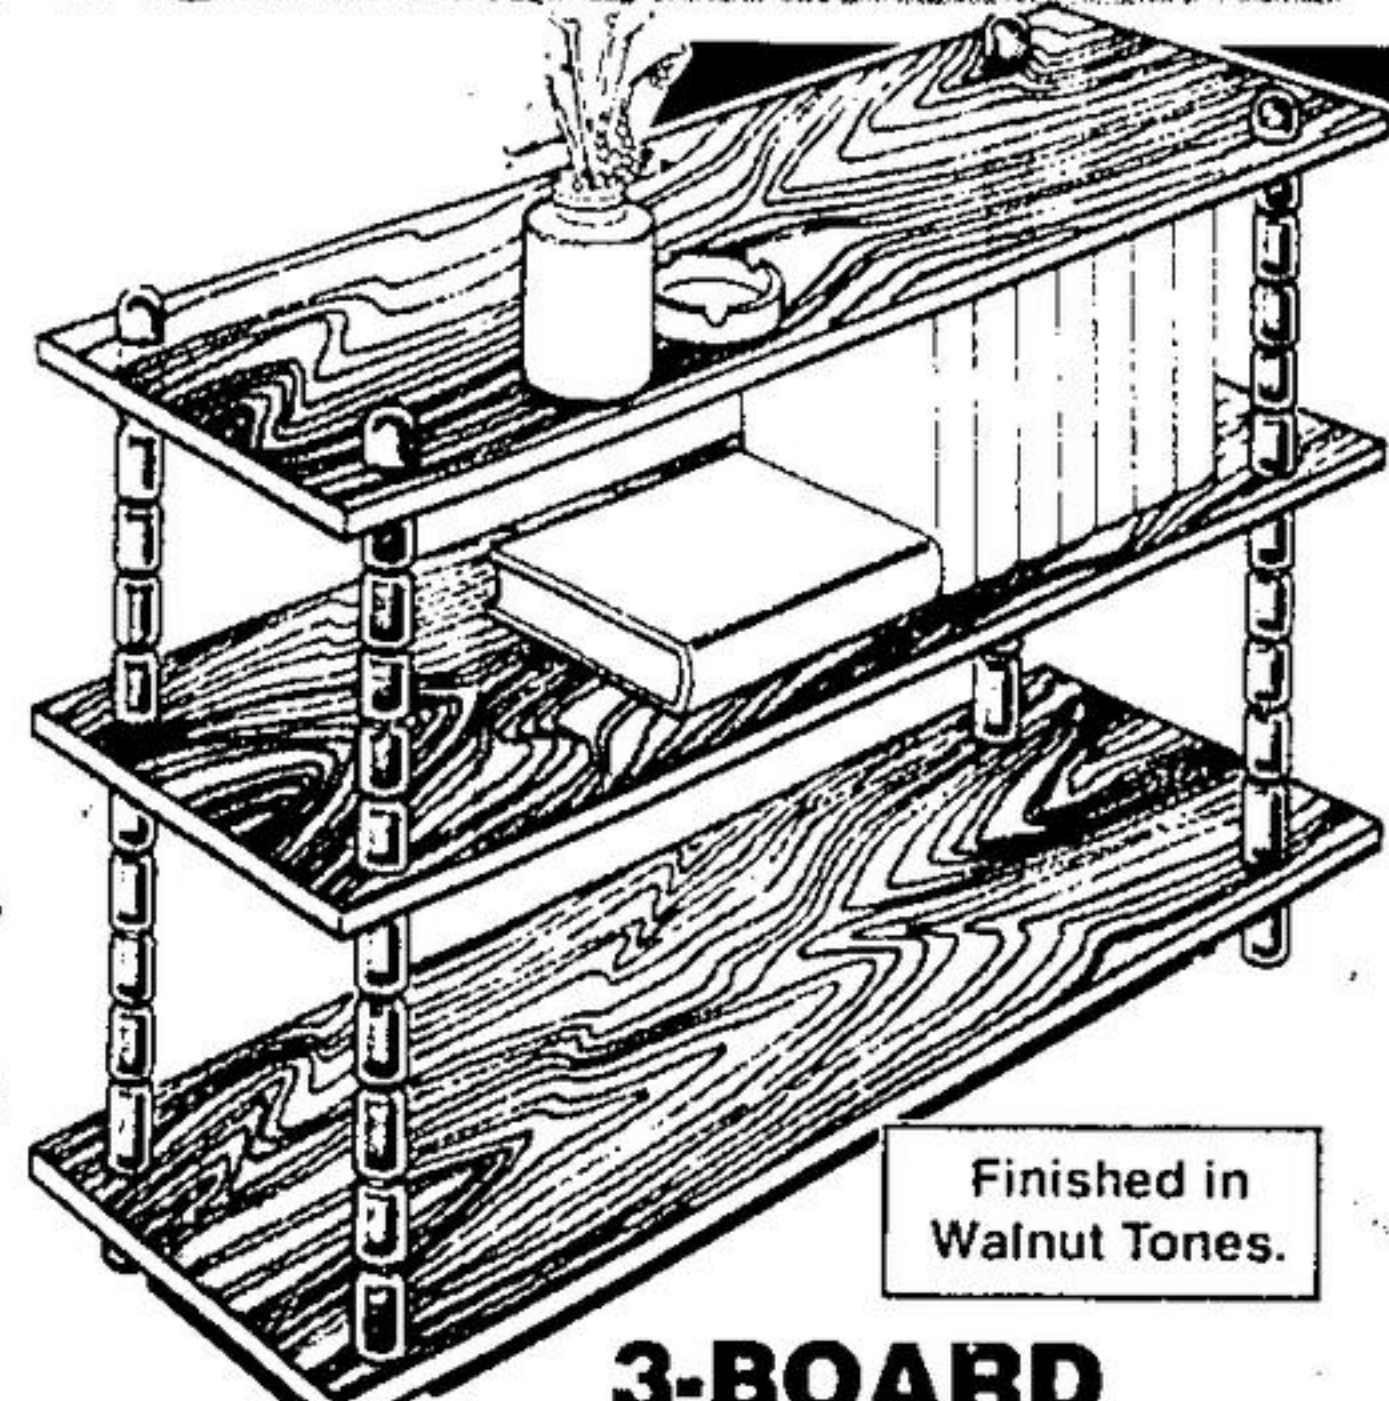

3-BOARD SHELVING UNIT

Great for plants, books, nick knacks, etc! 3-board colonial style shelving unit is attractively finished in warm walnut colour. Boards Approx. 3/4" thick. Unit Approx. 37 1/2" x 35 1/2" x 13 1/2"

K mart Price

29⁹⁹

Finished In Walnut Tones.