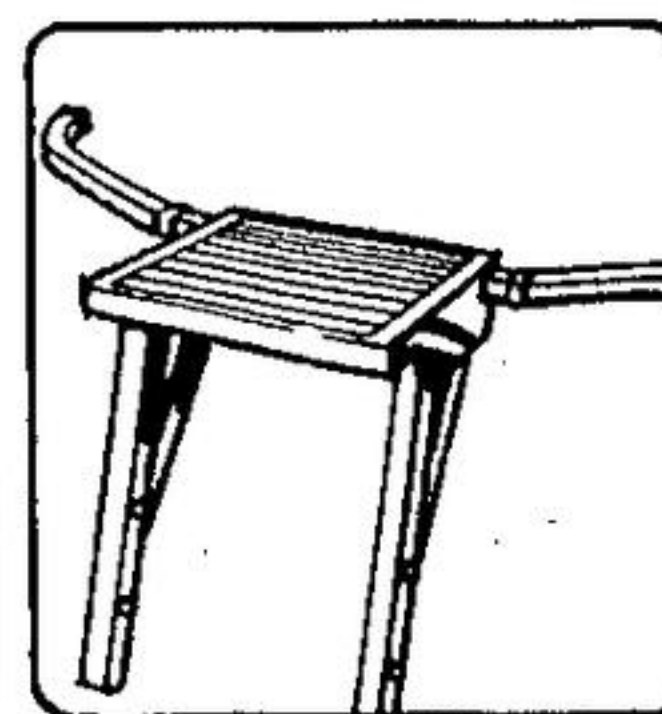

Ladder Stabilizer

Fits most ext. ladders. Adds versatility.

13.79