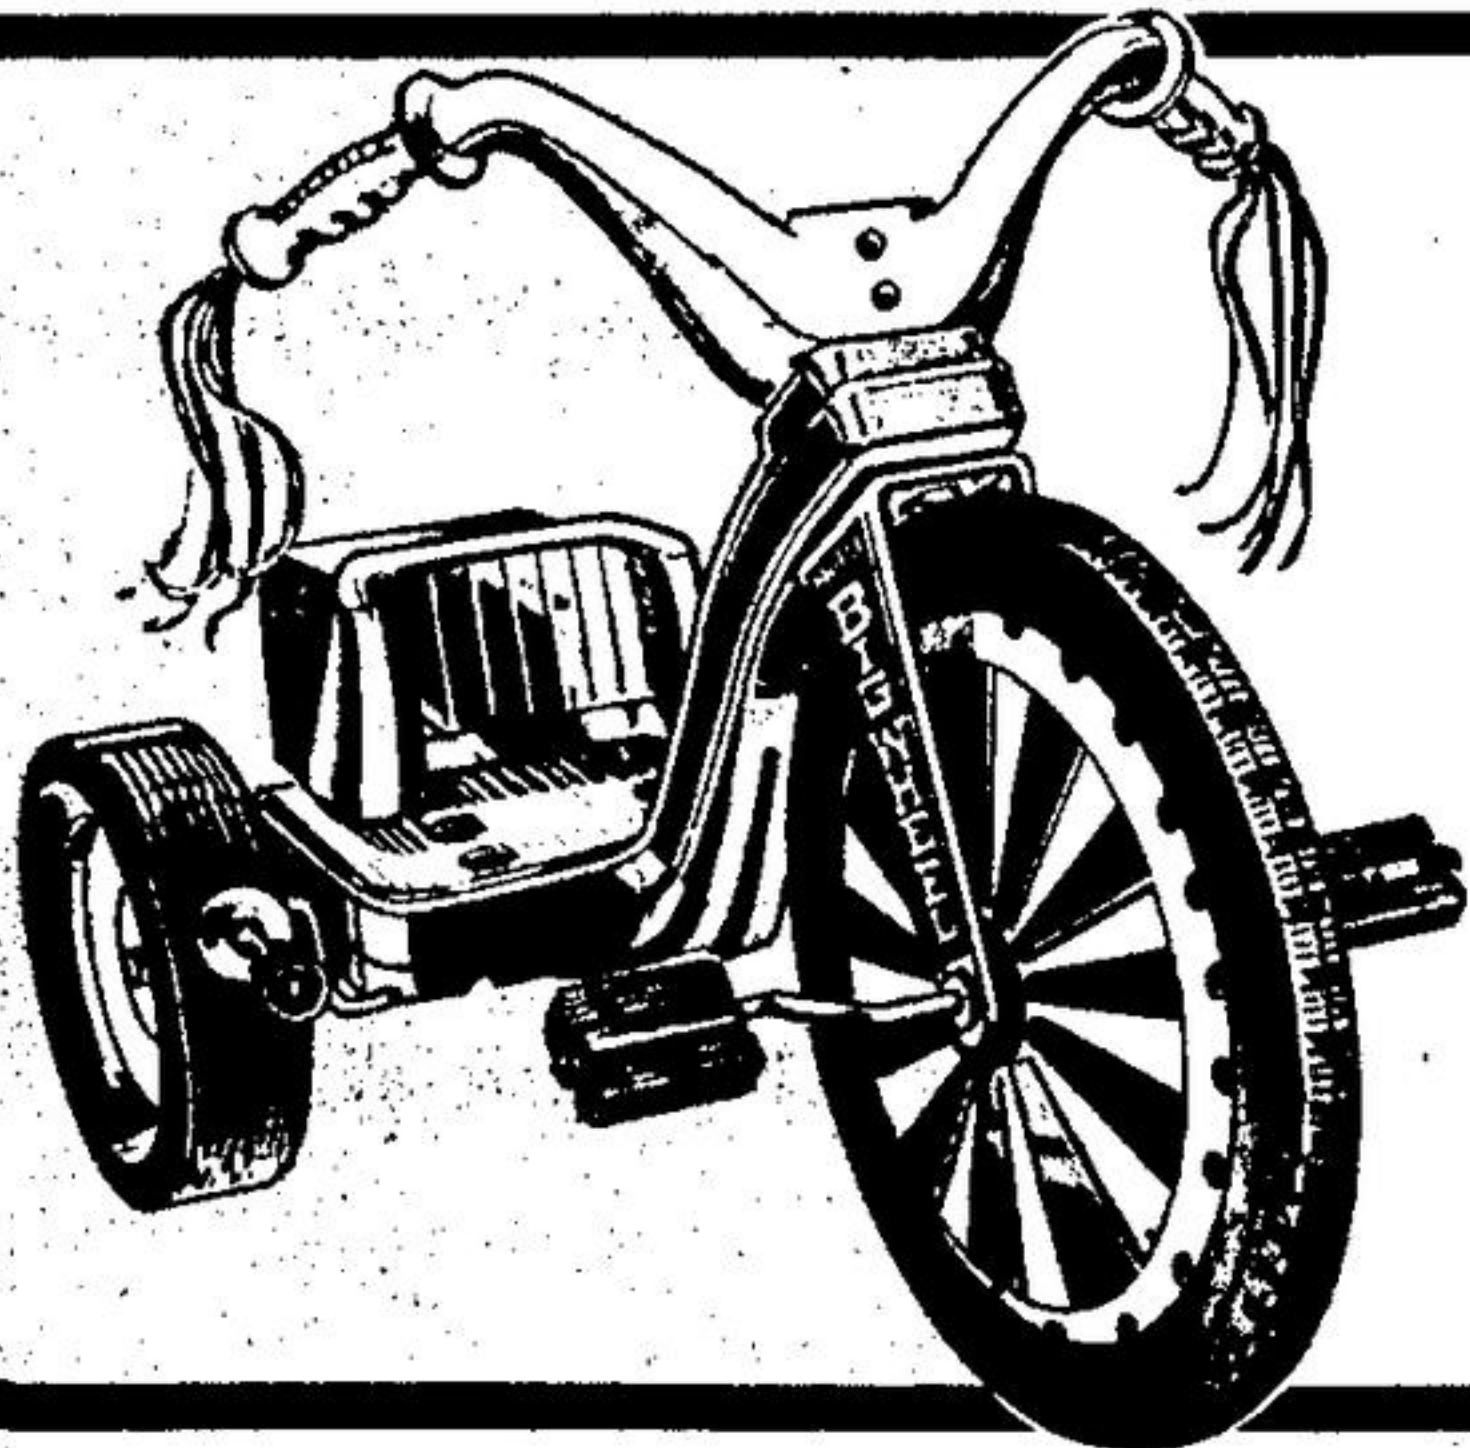

**CHILDREN'S
"BIG WHEEL"
TRIKES**

K mart Price

16⁹⁹

Rugged, blow moulded plastic trike with steel hand brake, low slung seat, large front wheel and extra wide track tires