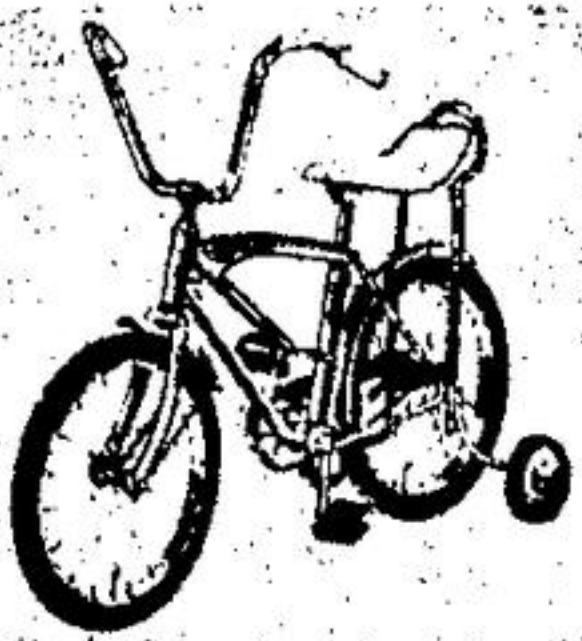

**CONVERTIBLE
BICYCLE
WITH 16" FRAME**

K mart Price
43⁹⁷

• Coaster rear hub • White polo saddle • Chainguard • Training wheels • Magenta or Kelly Green with striped fenders.