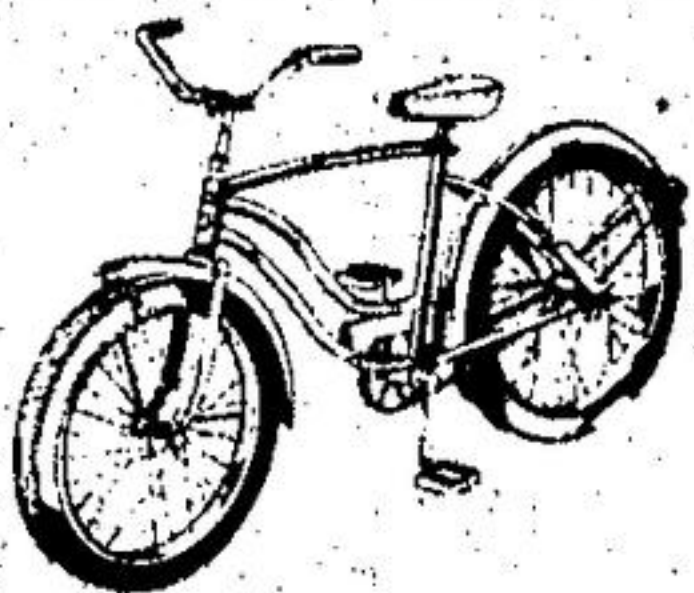

**20" x 1.75"
CONVERTIBLE
BICYCLE**

K mart Price
45⁹⁷

• Chrome plated chainguard and handlebars • White grips • Two tone saddle • Ferran fenders • Coaster brake •