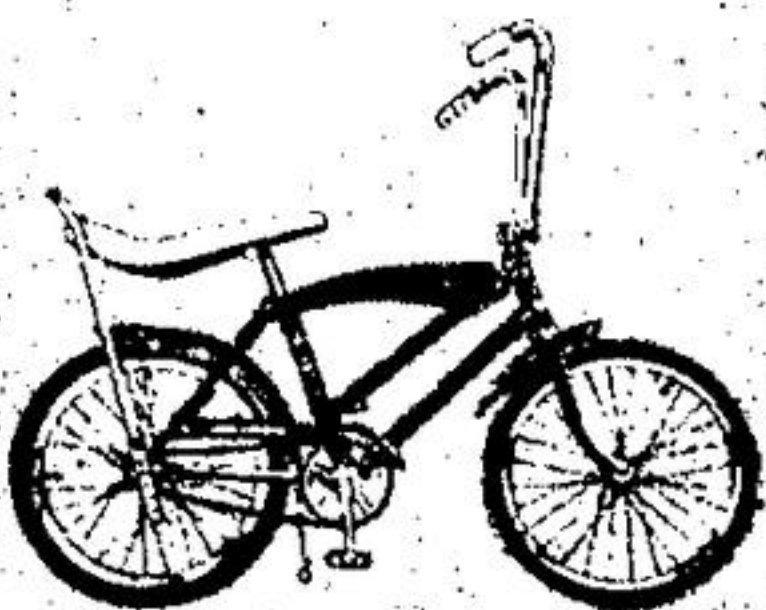

**DELUXE
CONVERTIBLE
BICYCLE**

K mart Price
49⁹⁷

• Lacquered polo fenders • Chainguard • Polo type saddle • Large rear reflector • Kickstand • 20" wheel • Red or Blue.