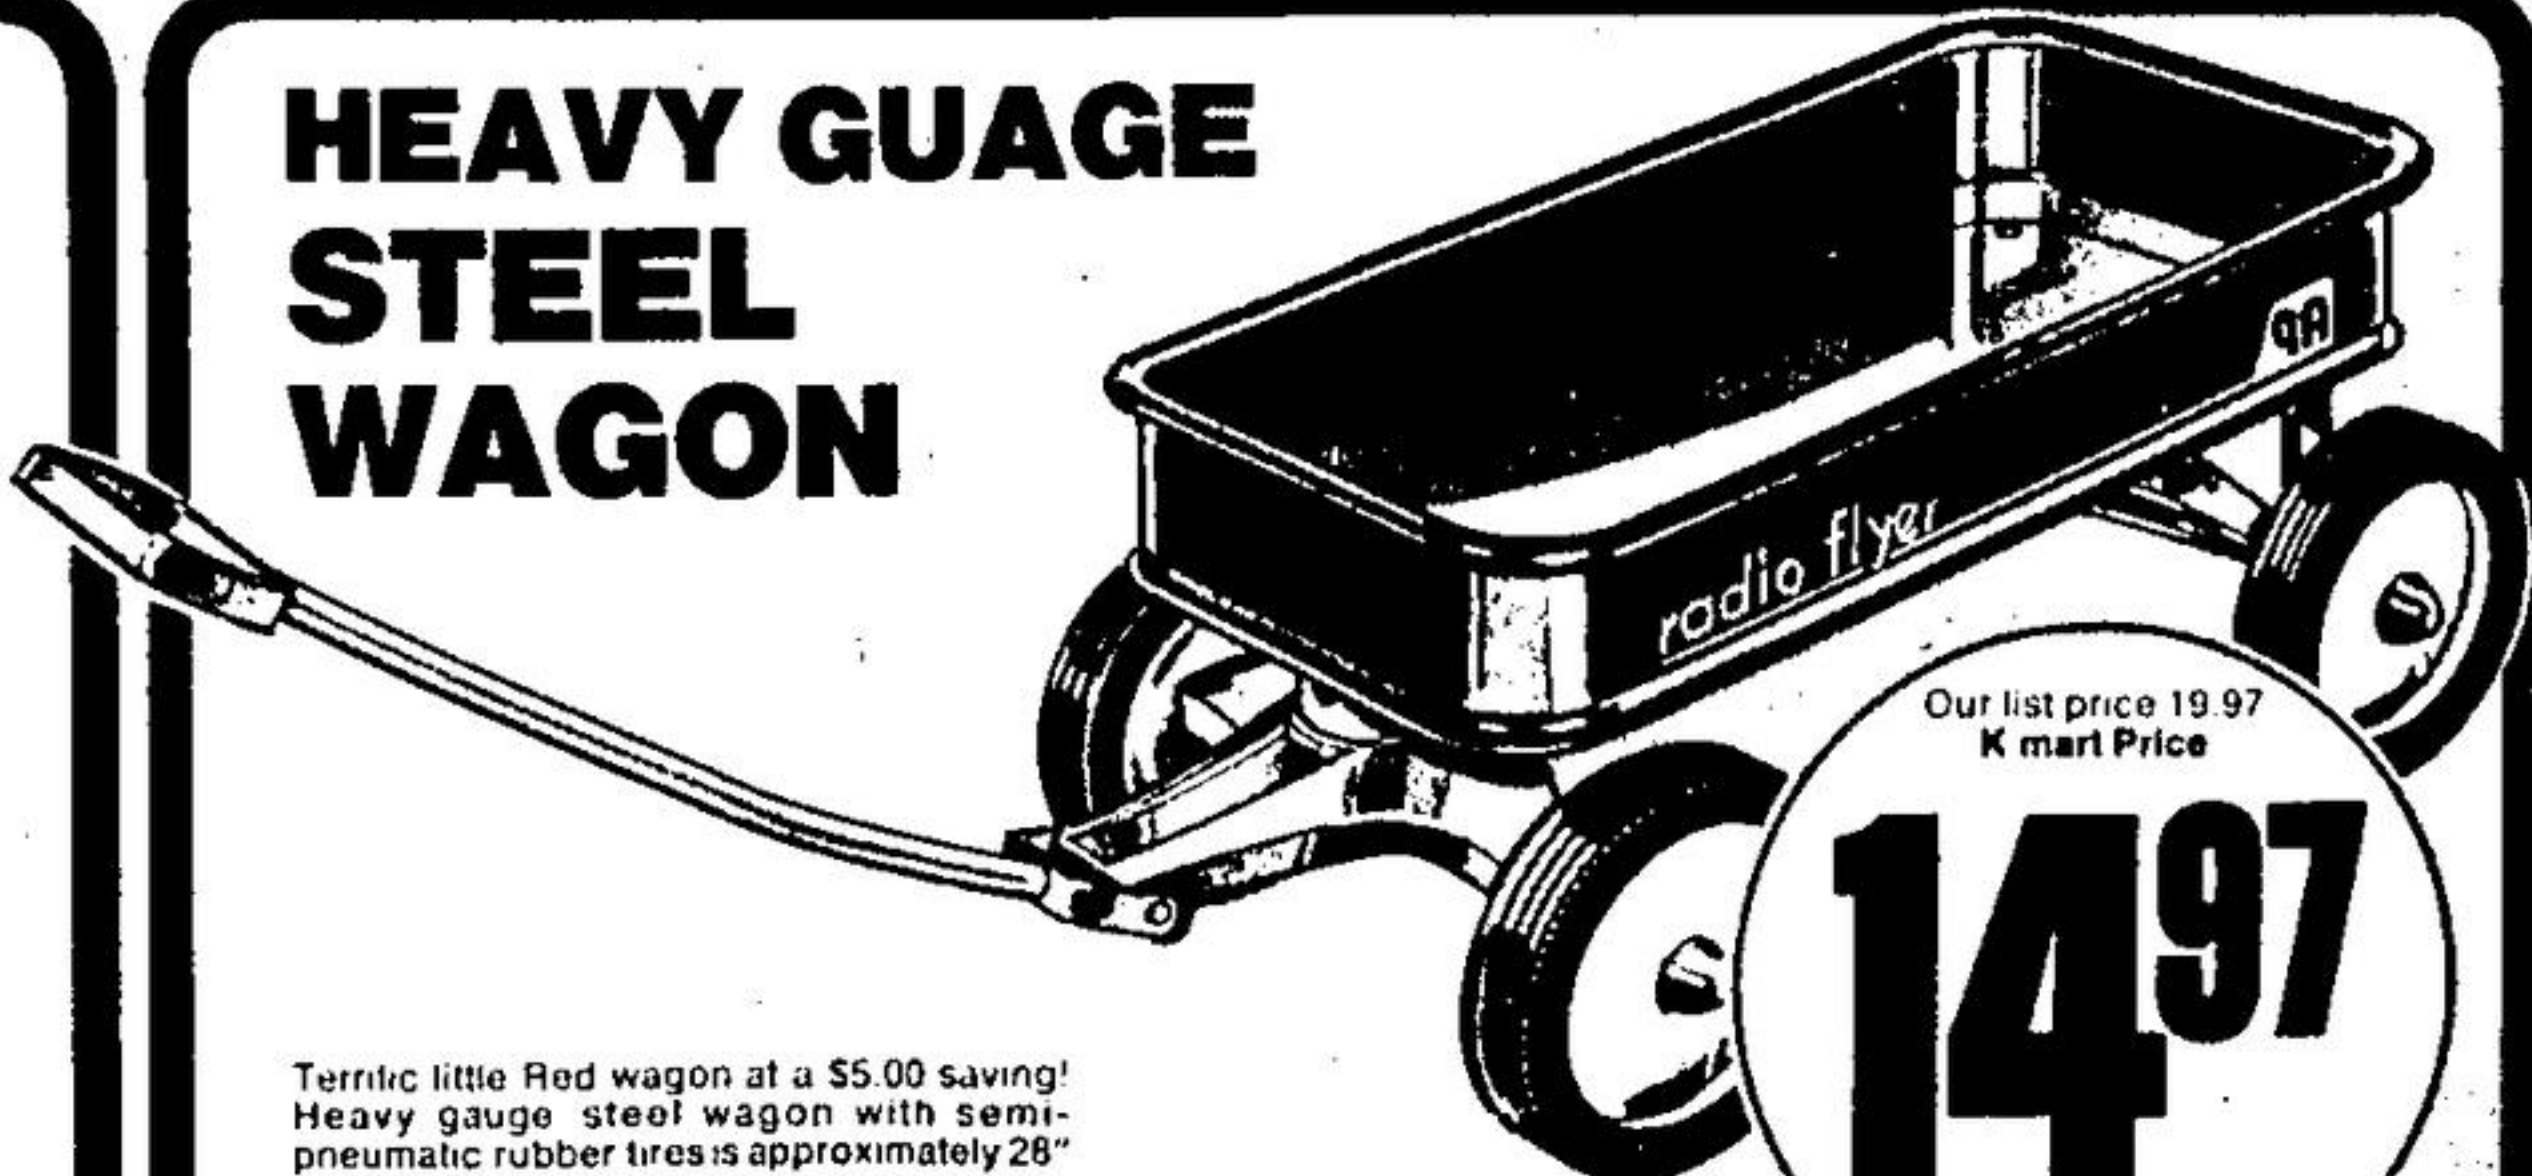

**HEAVY GAUGE
STEEL
WAGON**

Our list price 19.97
K mart Price

14⁹⁷

Terrific little Red wagon at a $5.00 saving! Heavy gauge steel wagon with semi-pneumatic rubber tires is approximately 28" x 13" x 3 1/2". Bright Red.