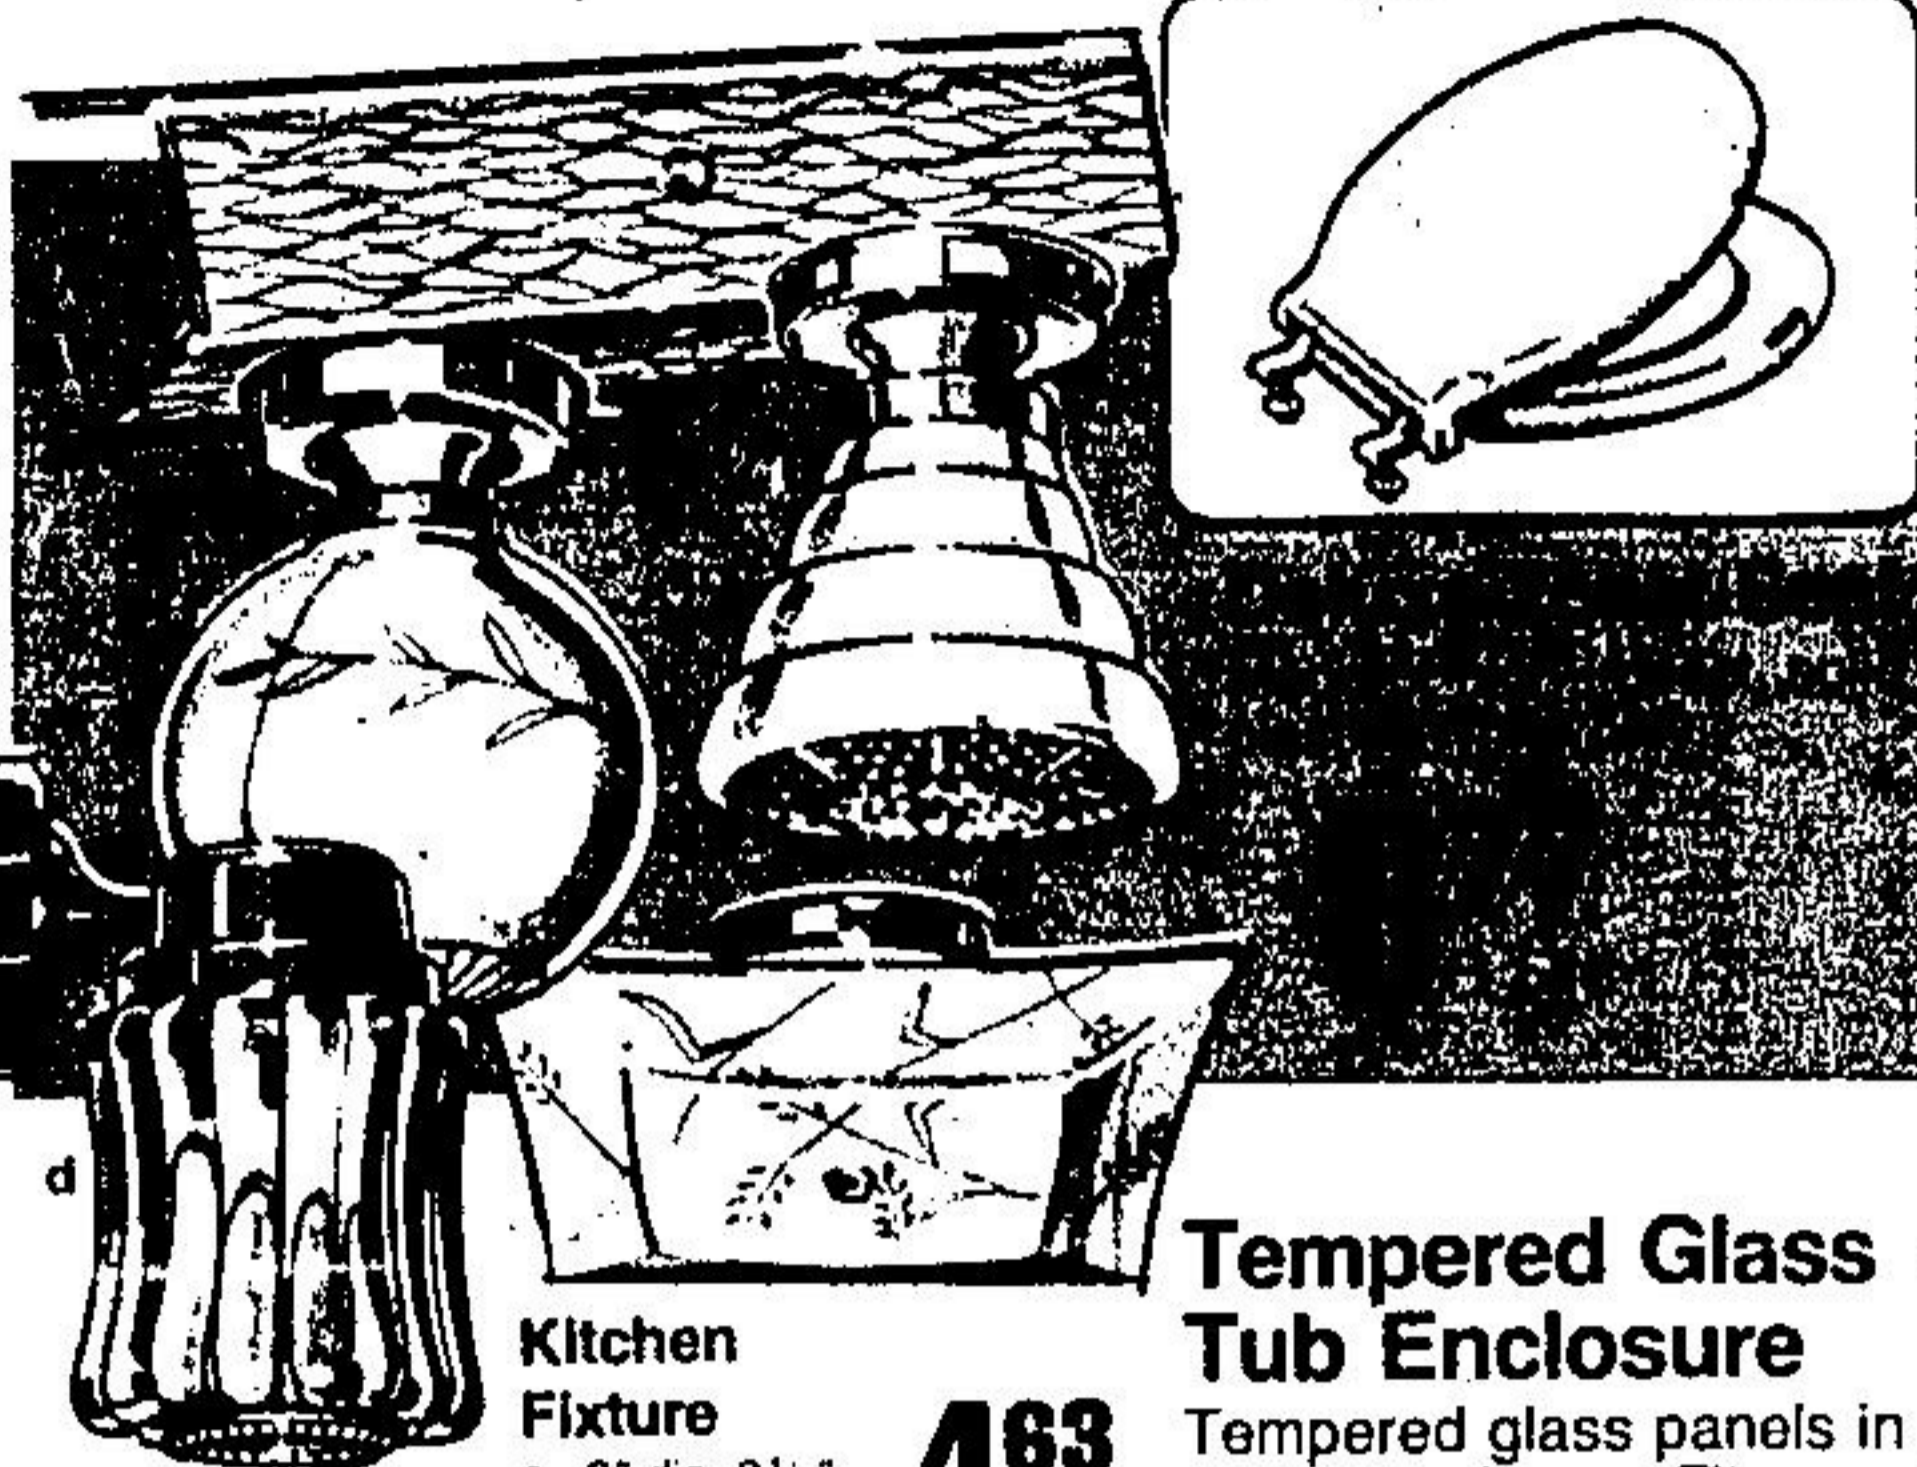

# TO MAKE IT ON YOUR OWN

**Bathroom Fixture**  
a. 15" long. Uses 2 60 watt bulbs.

**519**

**Hall Fixture**

b. 8" dia. 7 1/2" deep. White glass.

**473**

**Kitchen Fixture**  
c. 6" dia. 8 1/2" deep. White glass.