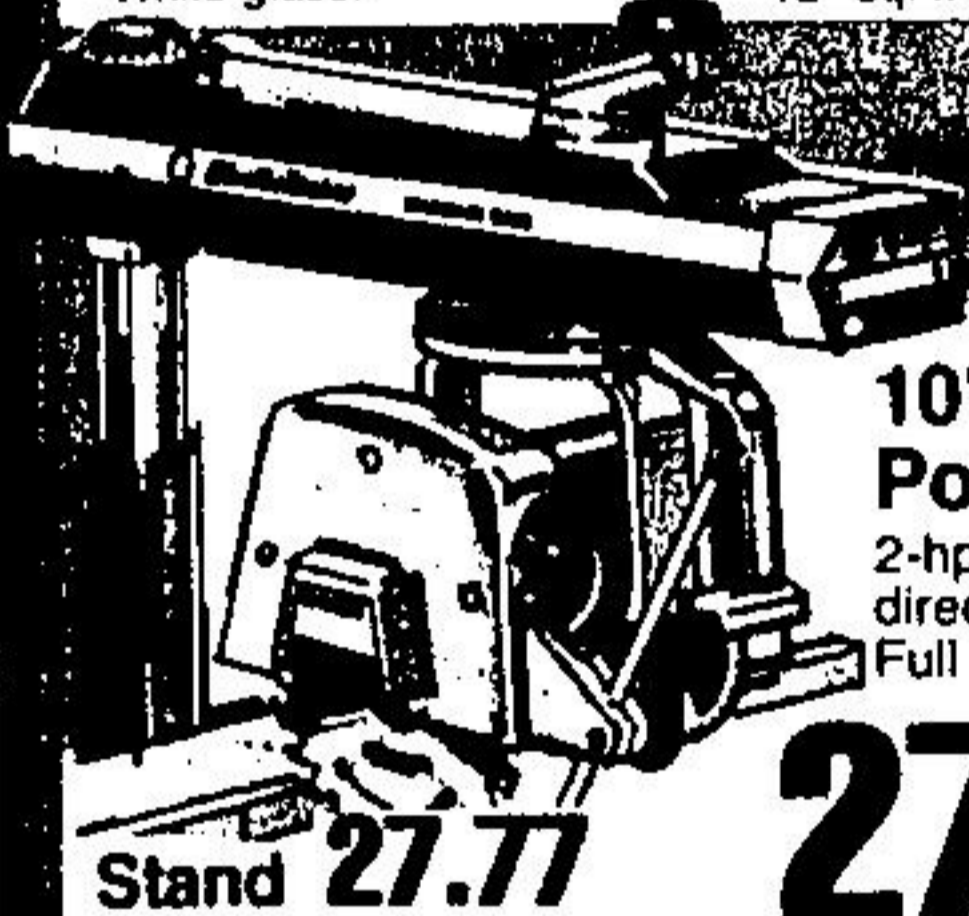

## Tempered Glass Tub Enclosure

Tempered glass panels in aluminum frame. Fits standard 5' bathtubs. Approx. 58" high.

**4995**

**10" DeWalt Power Shop**  
2-hp, 3420 rpm, direct drive motor. Full 3" deep cut.