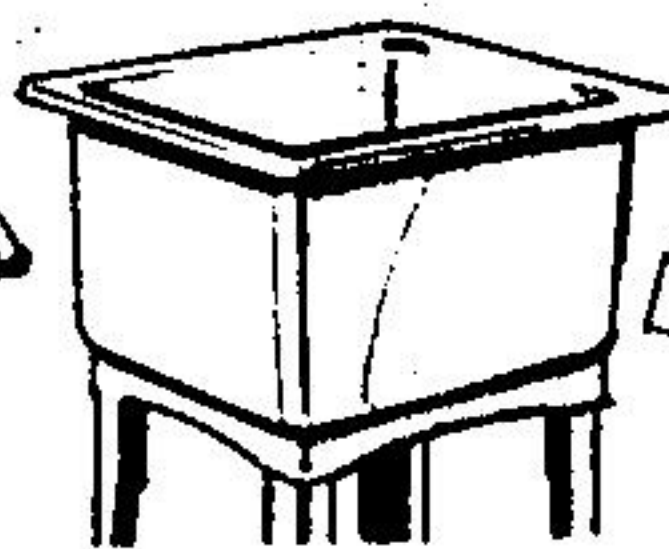

23⁷⁷

Medicine Cabinet

Stainless steel frame. Baked-enamel finish on box. Swinging mirrored door.

12⁴⁷

Faucet for Laundry Tub

Rough brass, swing-spout faucet with 4" centre. Threaded hose nozzle.

9⁹⁸

Plastic Laundry Tub