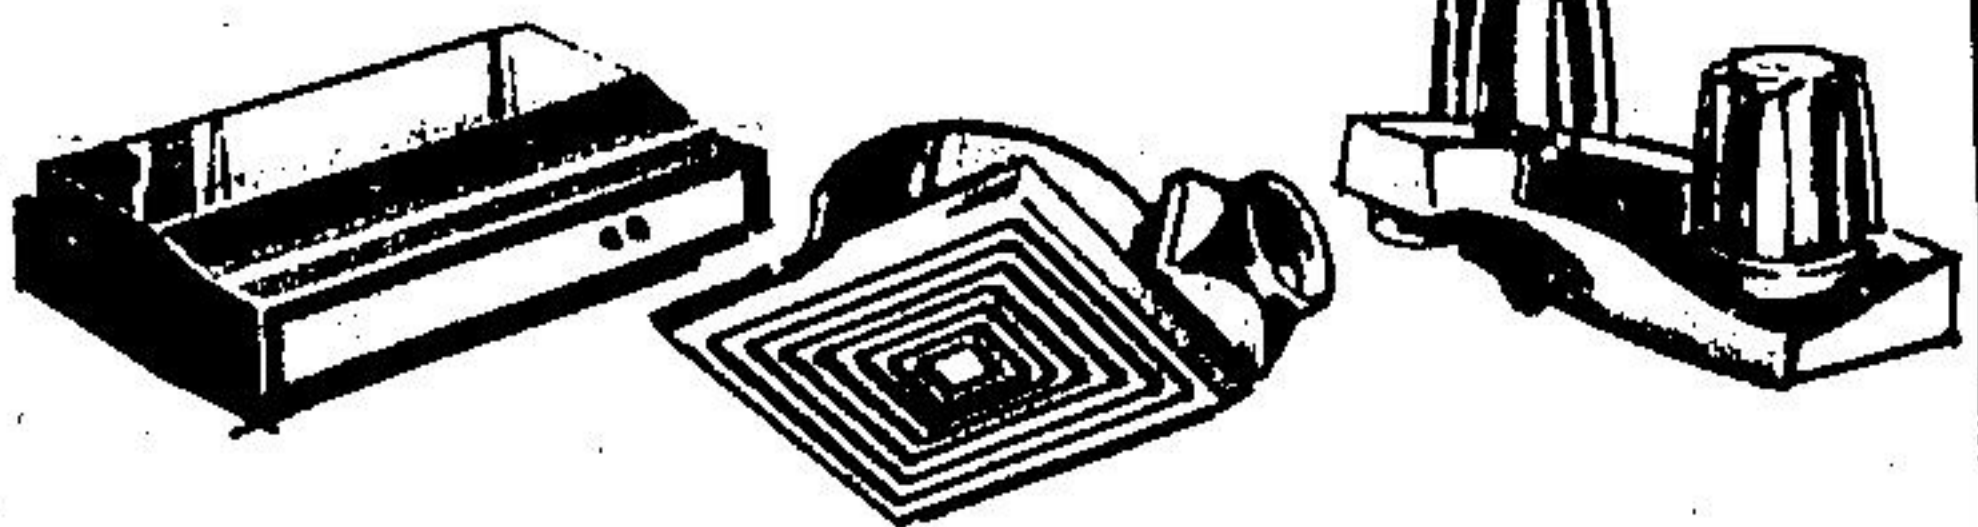

Miami Carey Range Hoods

2-speed ducted unit includes removeable aluminum mesh filter. White or Coppertone.

33⁹⁷

Ceiling or Wall Exhaust Fans

Easy to install to rafters or studs. No framing required. 10 1/2" x 8 1/2" x 4" approx.

11⁶⁷

Emco Basin Faucet

"Corona" style bathroom faucet with 4" centre. Chrome body & handles. Cross Canada Special!

12¹⁸