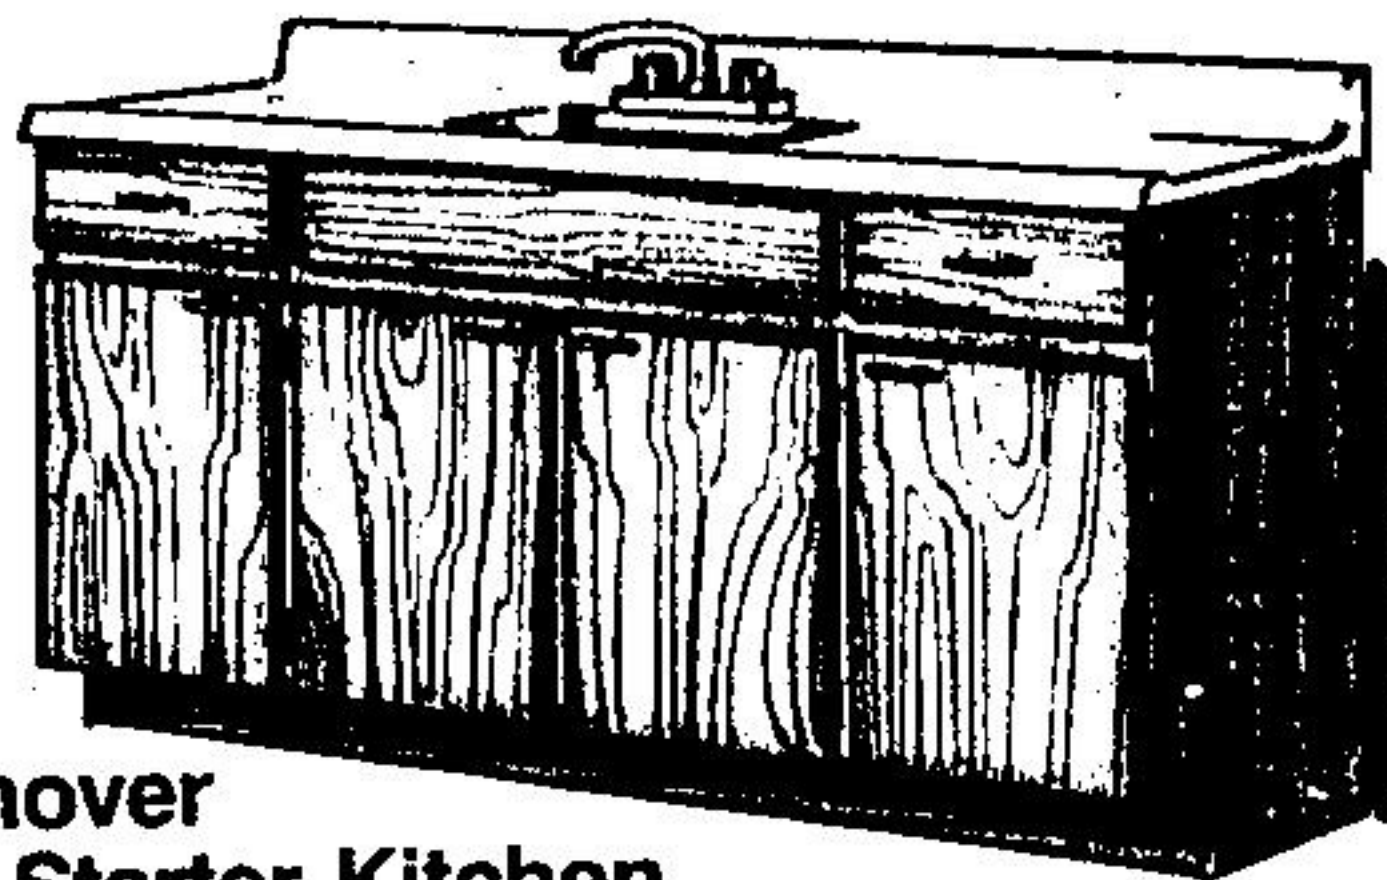

Freeway carpet with its own undercushion attached. 12 ft. wide rolls. Rust, Moss, Aqua, Gold, Avocado.

257 Sq. Yd.
Compare Our Price!

Hanover 72" Starter Kitchen

Start with this beautiful Hanover unit and gradually add on as you desire to complete your kitchen. The Honey Beige finish has hi-lited effect. It comes completely assembled with all hardware included.