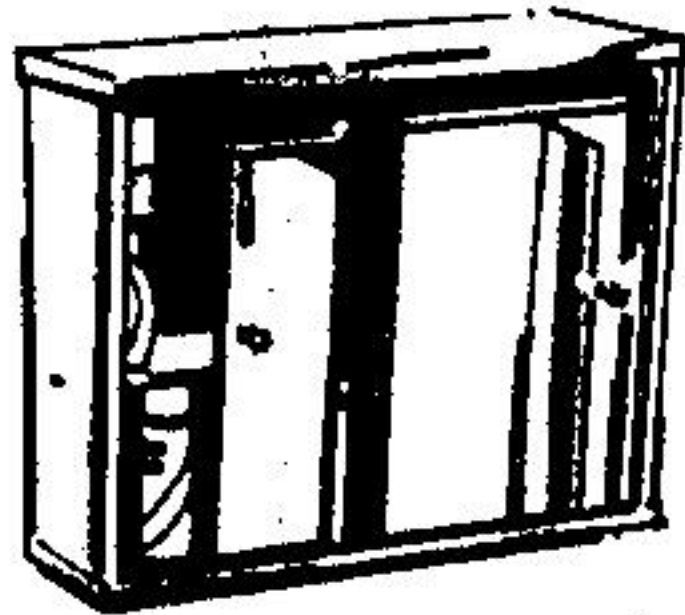

99¢ Sq. Ft.

Miami Carey Range Hoods

2-speed ducted unit includes removeable aluminum mesh filter. White or Coppertone.

33⁹⁷

Ceiling or Wall Exhaust Fans

Easy to install to rafters or studs. No framing required. 10 1/2" x 8 1/2" x 4" approx.

11⁶⁷

Emco Basin Faucet

"Corona" style bathroom faucet with 4" centre. Chrome body & handles. Cross Canada Special!

12¹⁸

Medicine Cabinet

Large tapered cabinet. Features two sliding mirror doors and chrome steel frame.