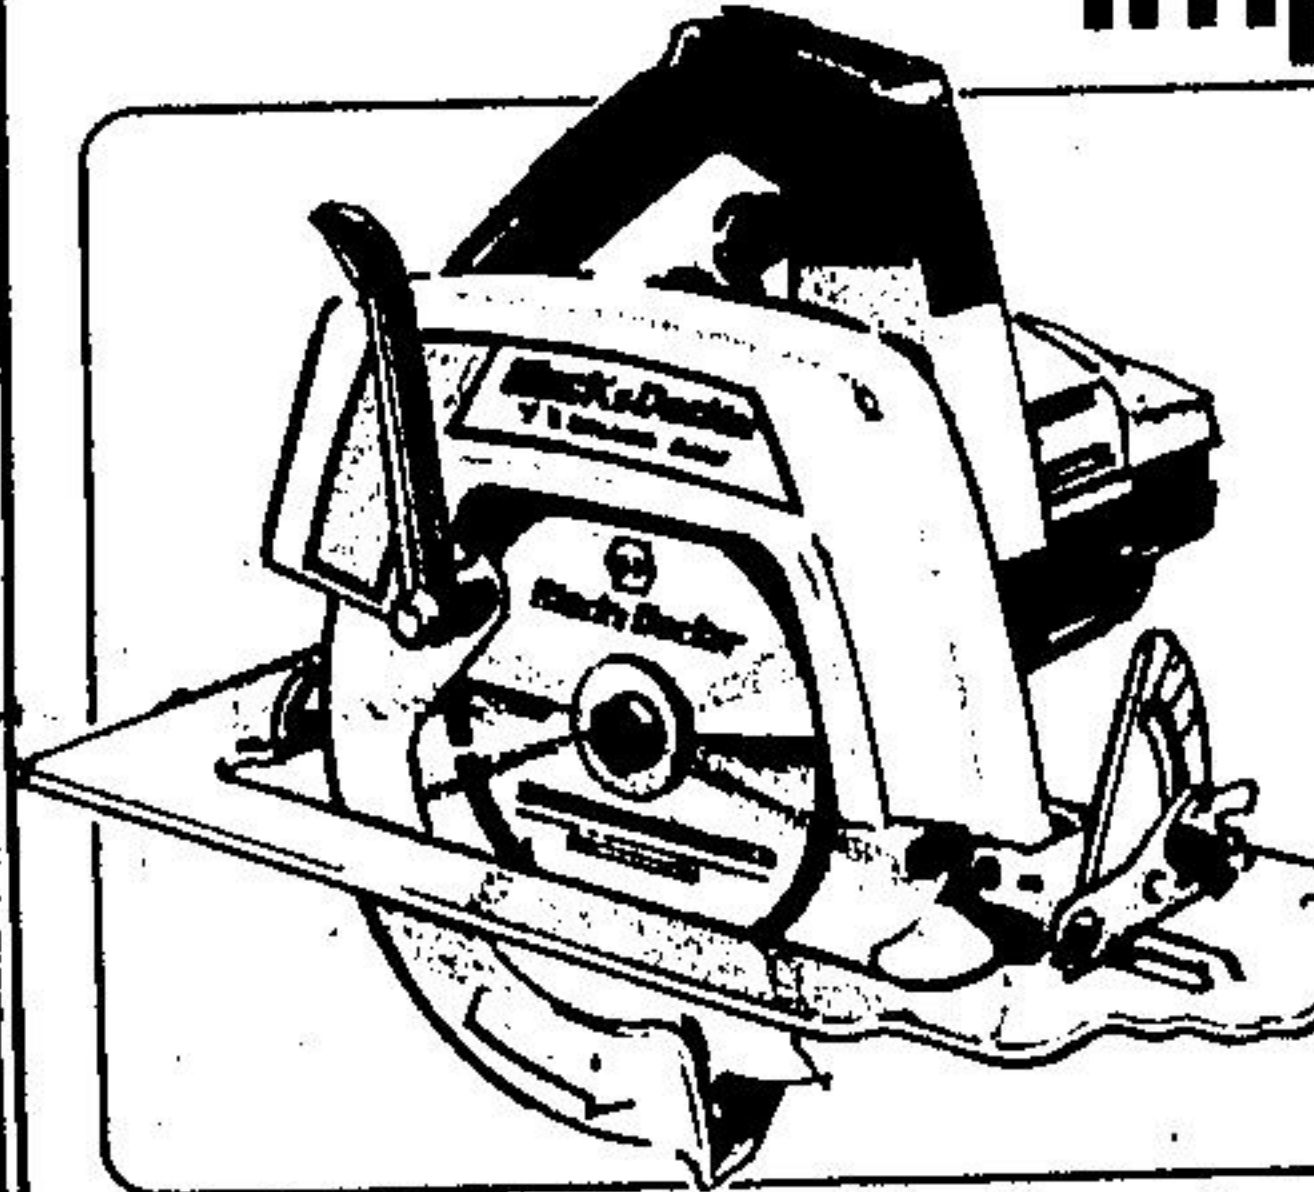

COMPARE OUR PRICES

Spacemaker Storage Sheds

In a beautiful gold colour made exclusively for Beaver. Gambrel roof with overhead storage rack. Enamelled steel. 457 cu. ft. of usable storage space! Sliding doors. Ask for Beaver model B-107. 10 1/2' x 7'.

269⁰⁰ (Floor extra)
Delivered

B. Model G-87 8' x 7' **139.97**

Improve Your Home

B&D Deluxe Circular Saw

High-powered 7 1/4" saw chosen by professionals. Burn-out protected motor. 9.5 amp rated. 4700 Rpm. Model 7320.