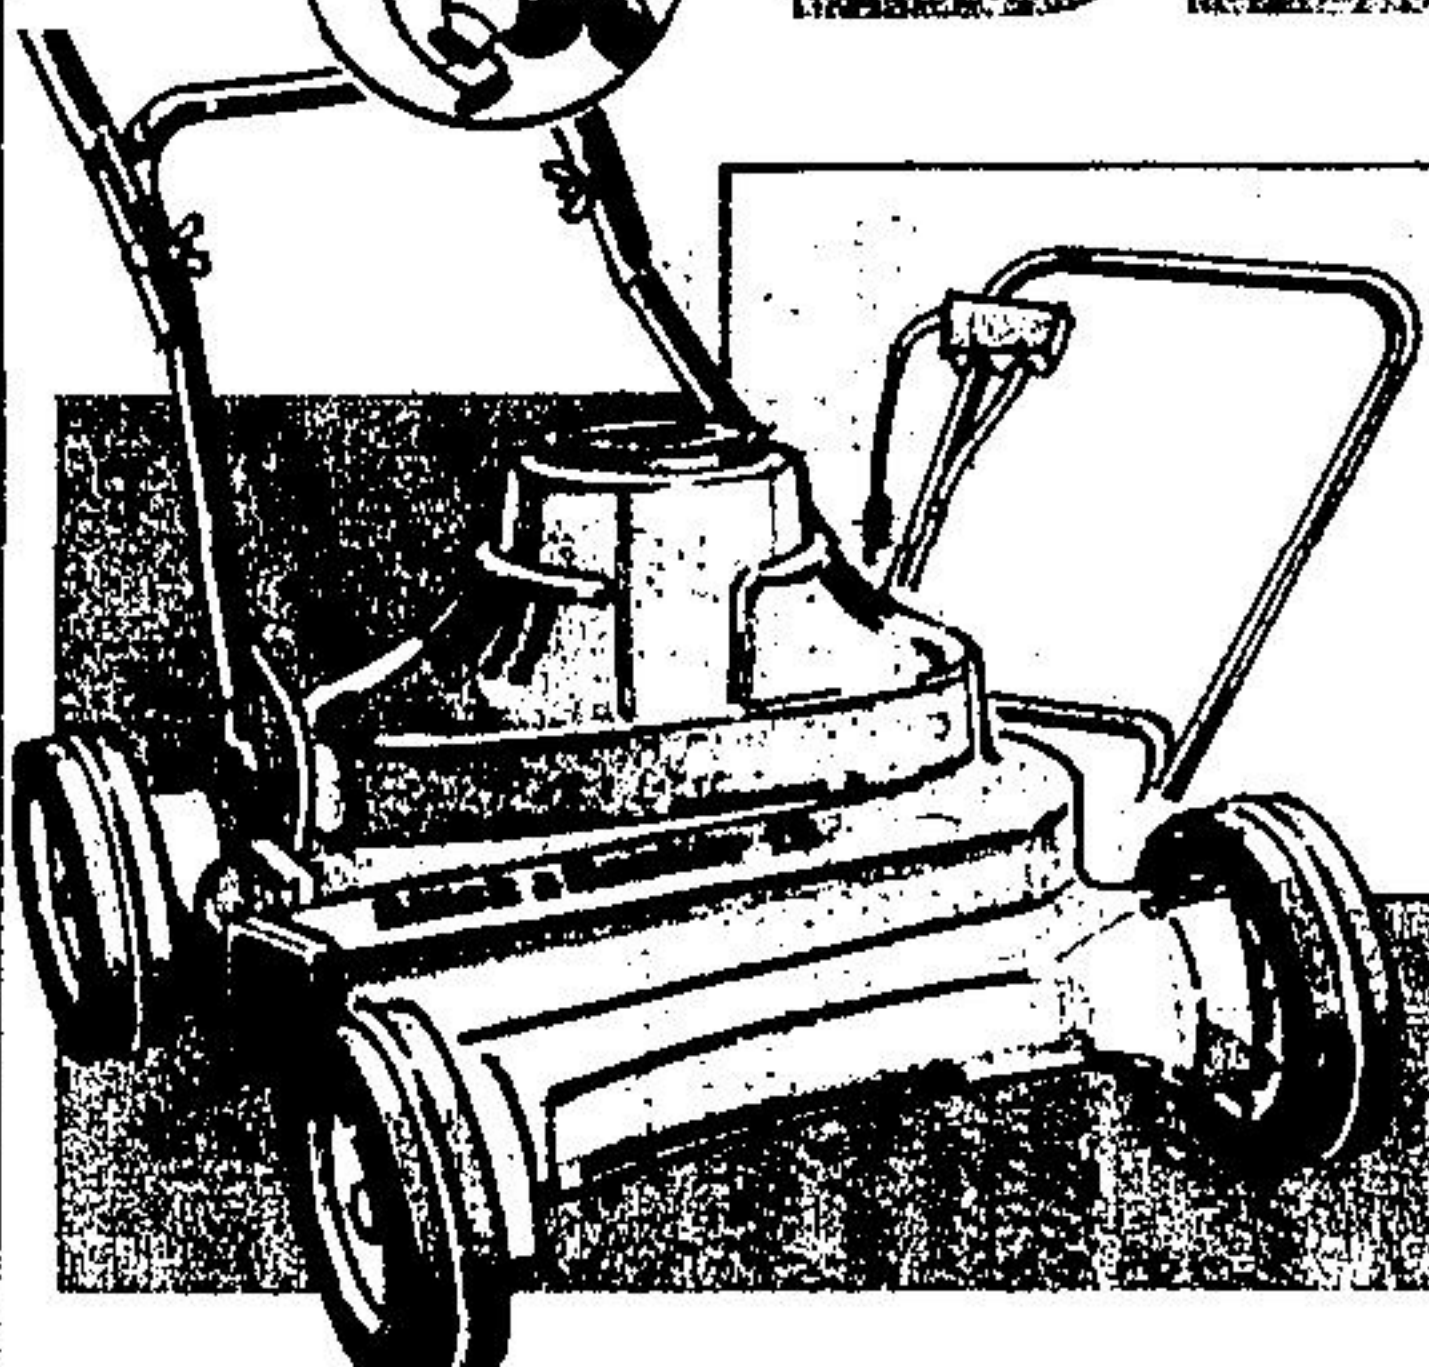

# BEAVER

## B&D 18" Electric Lawn Mower

Features high suction for sheer, seamless mowing. Instant-starting, double insulated motor.