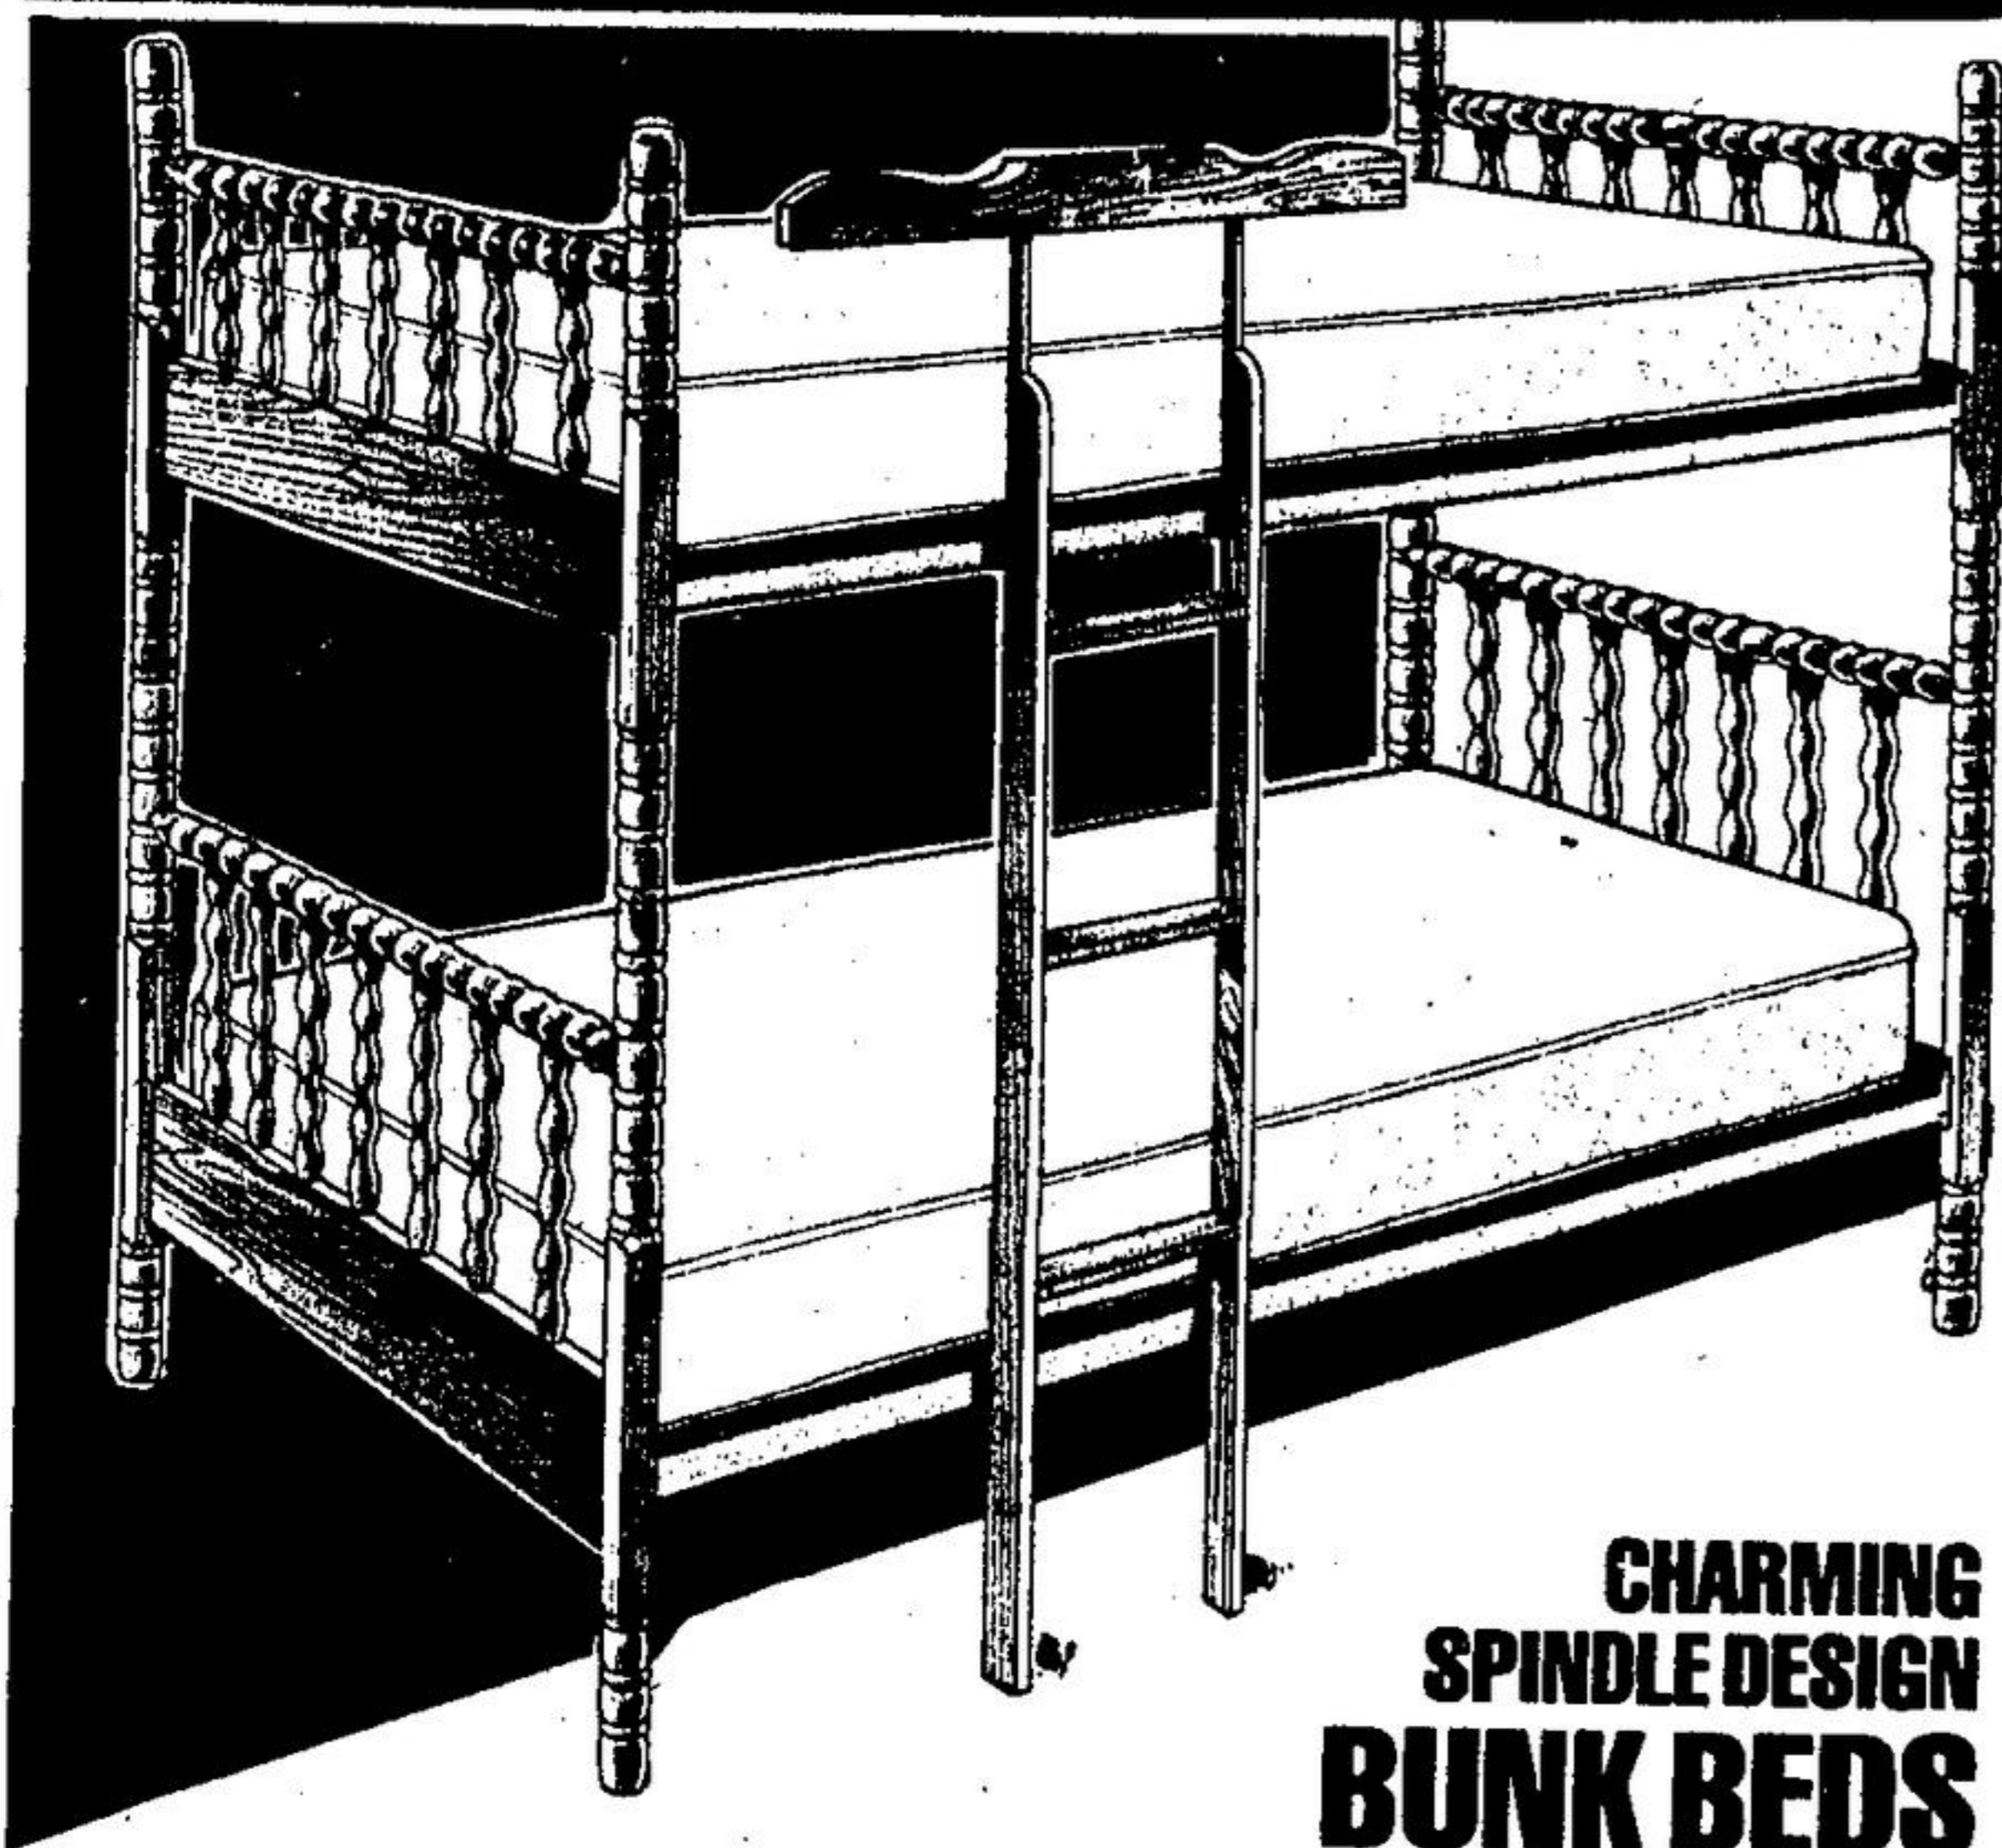

### CHARMING SPINDLE DESIGN BUNK BEDS

K mart Price

**199<sup>99</sup>**

Attractive, space-saving bunk bed set with charming Spindle design has combination ladder and guard rail outfitted with safety brackets, firm Flex-O-Loc scroll quilted mattress and sturdy posture boards covered in matching ticking.

### ELEGANT SCROLL ROCKER

An all time classic! Elegant Scroll Rocker is beautifully finished in soft Maple with gold tone decal highlight on the headrest. Approximately 40" high.

K mart Price

**37<sup>77</sup>**