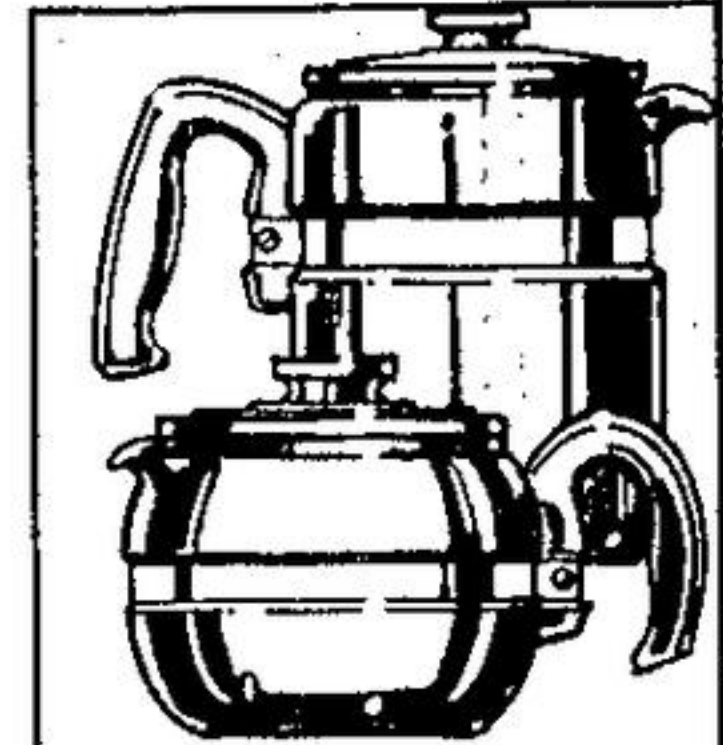

189⁸⁹

127
per gallon

Anti-freeze for the Windshield

A must for winter! Ready-to-use anti-freeze and solvent. Good to -35°. One gallon. Stock up now and save. Supply limited.

Pyrex Coffee Pot
Utility and service from Corning. 9-cup range-top percolator with 4 pieces and case. No. 7759.