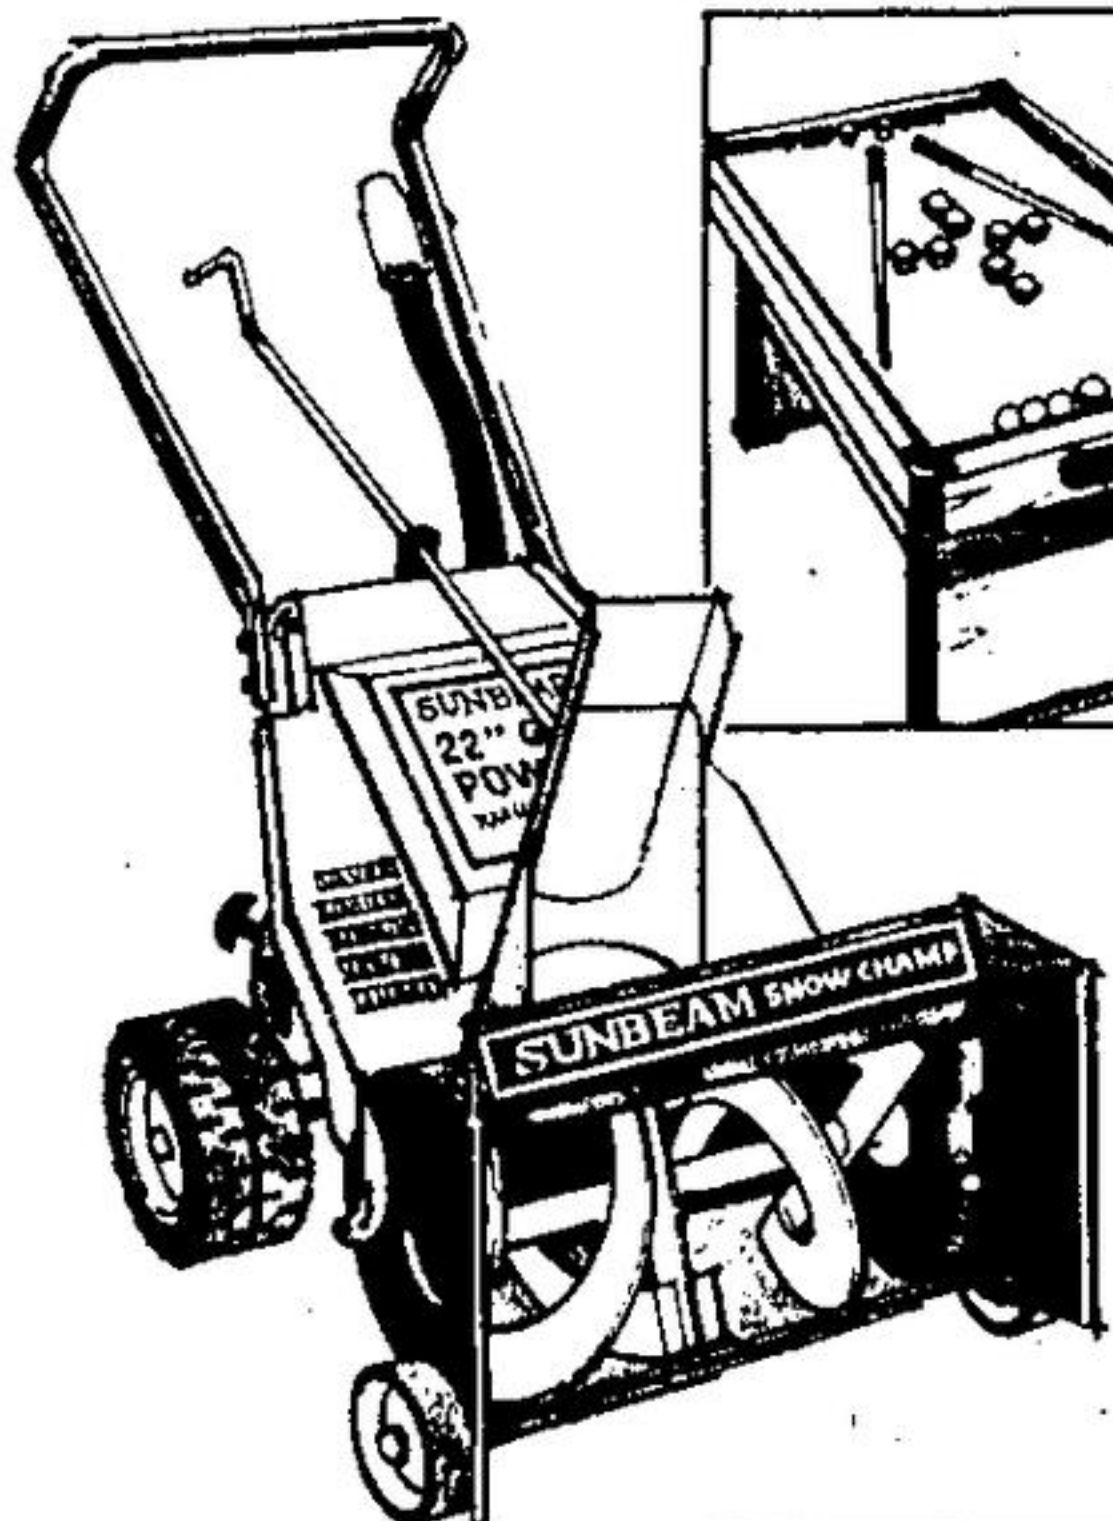

189⁸⁹

127
per gallon

Anti-freeze for the Windshield

A must for winter! Ready-to-use anti-freeze and solvent. Good to -35°. One gallon. Stock up now and save. Supply limited.

Pyrex Coffee Pot
Utility and service from Corning. 9-cup range-top percolator with 4 pieces and case. No. 7759.