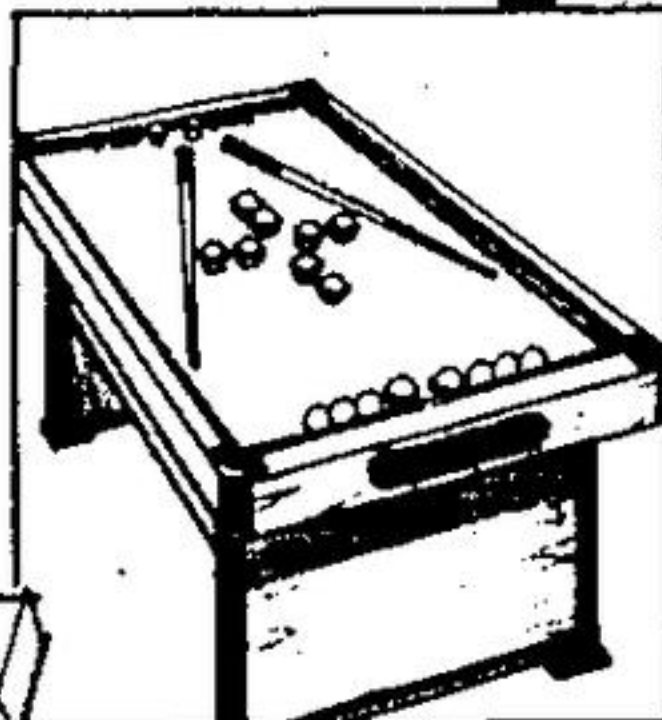

45" Wooden Bumper Pool

All wood styling and construction. Automatic ball return. Balls and cues included.

88⁸⁸

Sunbeam Gas Snow Thrower

The unique 160 cc 2-stroke Victa engine, with a torque curve developed to resist stalling, combines innovative design and quality construction to deliver superior performance.

189⁸⁹