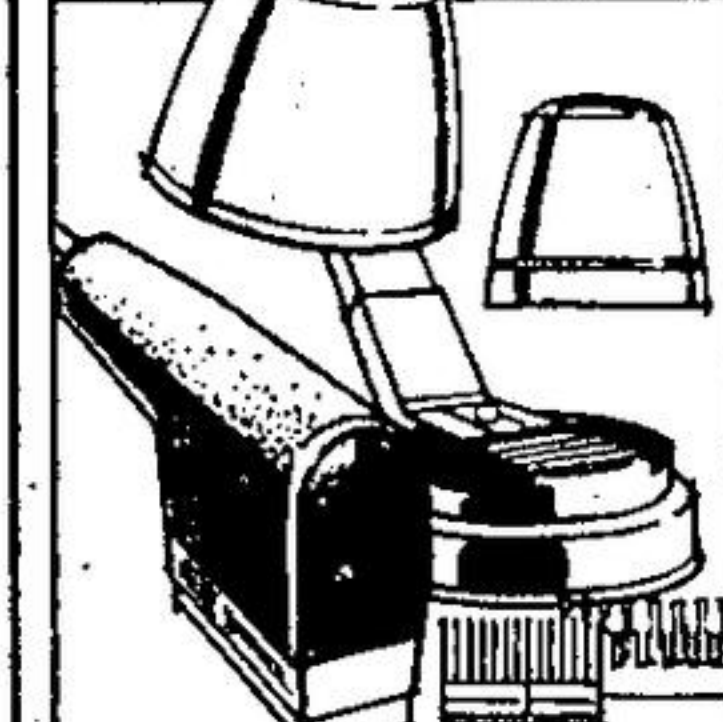

Lewyt Canister Vac
Great vac value in the power-cleaning field. Bright Sunrise Yellow & Black in moulded high-impact polystyrene. Colours won't peel or fade. Lamb motor with sleeve-type power. Giant drop-in disposable bag is easy to change. Long power cord reaches far into corners. Caddy racks hold carpet tool, upholstery brush, dusting brush and crevice tool.

2987