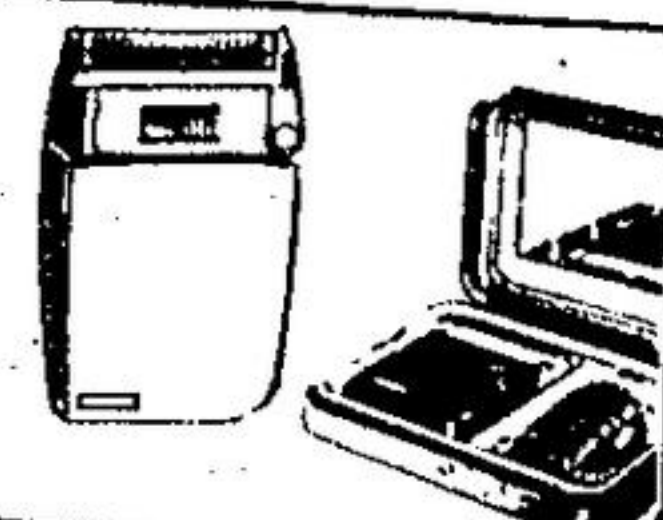

Schick Shavers
The Flexomatic 300 with flexible foil head. With trimmer. **26⁹⁹**
Deluxe Flexomatic 400 has dual-voltage feature. **29⁹⁹**