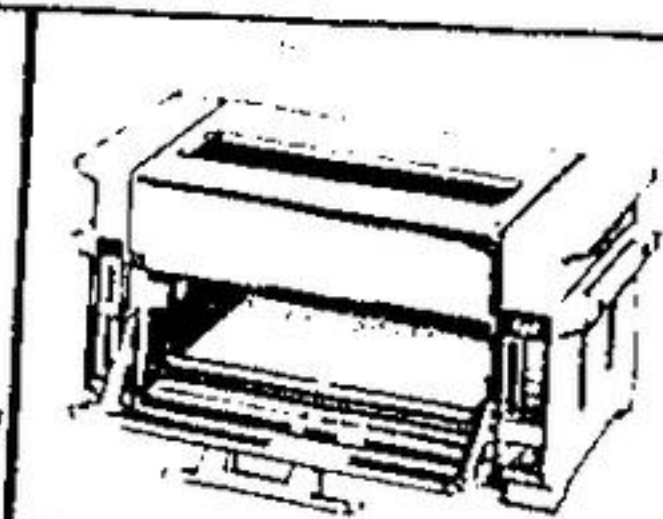

Toaster Oven
Two appliances in one from Proctor-Silex. Model 22252.

31²⁷