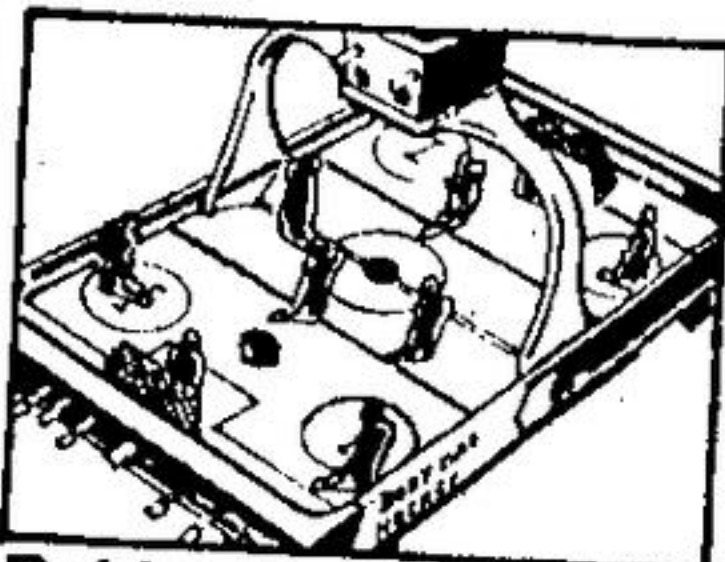

Bobby Orr Hockey
Every night is Hockey Night in Canada with this popular game! Even Dad enjoys it!

14⁹⁹