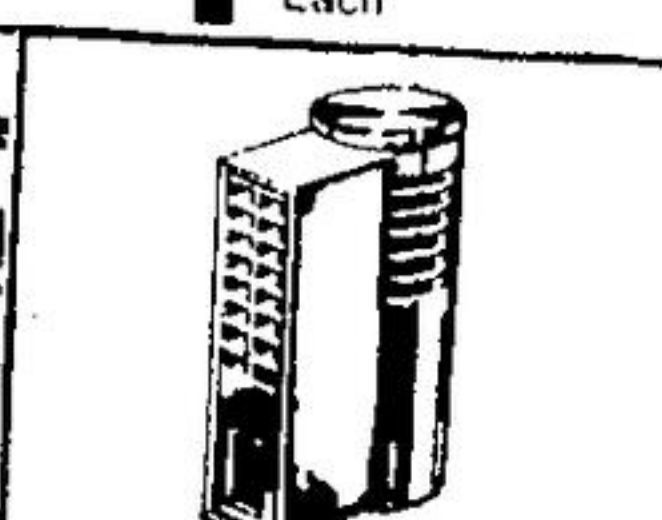

# 127

Each

**Pyrex Ovenware**  
3 Qt. Casserole Lid ..... \$3.99  
3 Pc. Bowl Set ..... \$5.95  
9 Cup Percolator ..... \$9.50

**Schick Shavers**  
The Flexomatic 300 with flexible foil head. With trimmer. **26<sup>99</sup>**  
Deluxe Flexomatic 400 has dual-voltage feature. **29<sup>99</sup>**