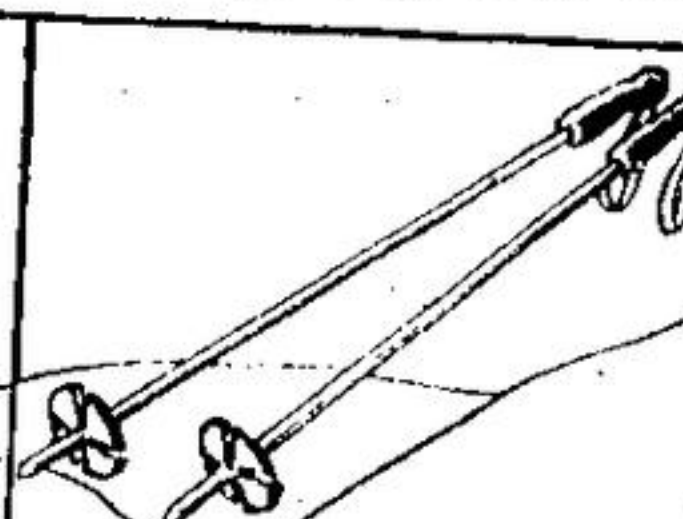

# 79<sup>c</sup>

**Slide-a-Boggan**  
Unrolls for instant tobogganing fun. Made of light-weight polyethylene.

# 179 259

18" - 40" 21" - 57"

**Mini Skis**  
Just the thing for kids to get their ski legs.

# 3<sup>99</sup> 5<sup>99</sup> 7<sup>99</sup>

**Mini Ski Poles**  
Aluminum ski poles for children. 36" long. Can be cut to shorter length.