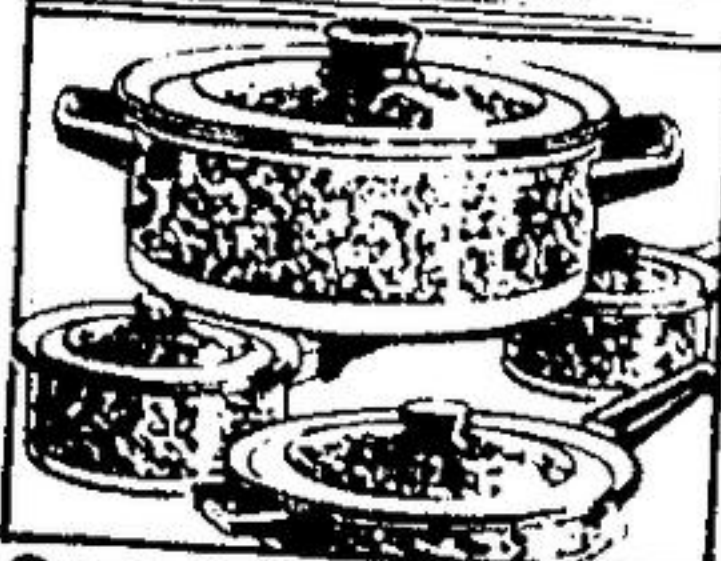

Hey! How about all those people who get jigsaw puzzles every Christmas, and don't know what to do with them afterward?

At Ed's In N'Out Variety, you can get a small can of Puzzle Coat, which completely laminates your masterpiece so it can be hung on the wall or left as a table mat. Em Crimless says they're \$1.69.

Happy shopping!

**Coronado Cookware**  
1 1/2 Qt. Saucepan ..... \$5.88  
3 Qt. Saucepan ..... \$8.88  
5 Qt. Dutch Oven ..... \$9.77  
10" Skillet ..... \$5.88  
(With 3 Covers)  
Dutch Oven Cover Fits Skillet