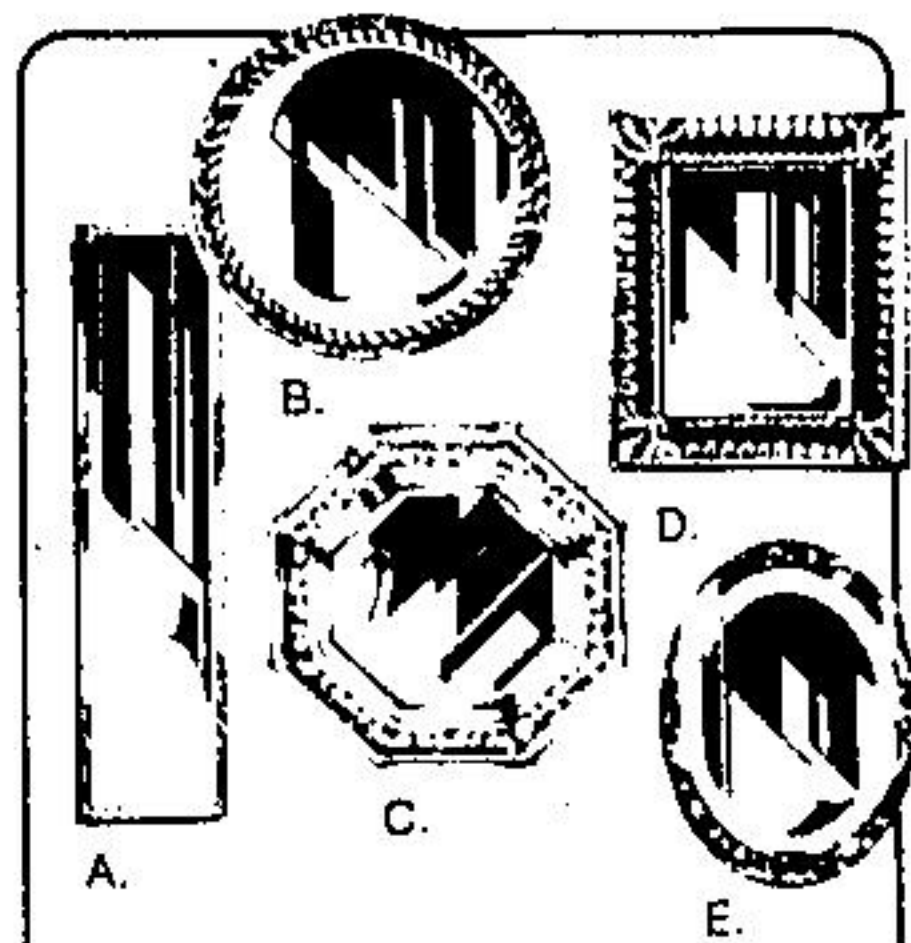

"CRISTAL" CERAMIC GLAZED TILES

Add a little glamour with these decorative tiles — the do-it-yourself way to complement bathroom or kitchen areas. Easy to apply. 1 package covers

4 sq. ft.

Available in decorator shades.

$4.99 PACKAGE