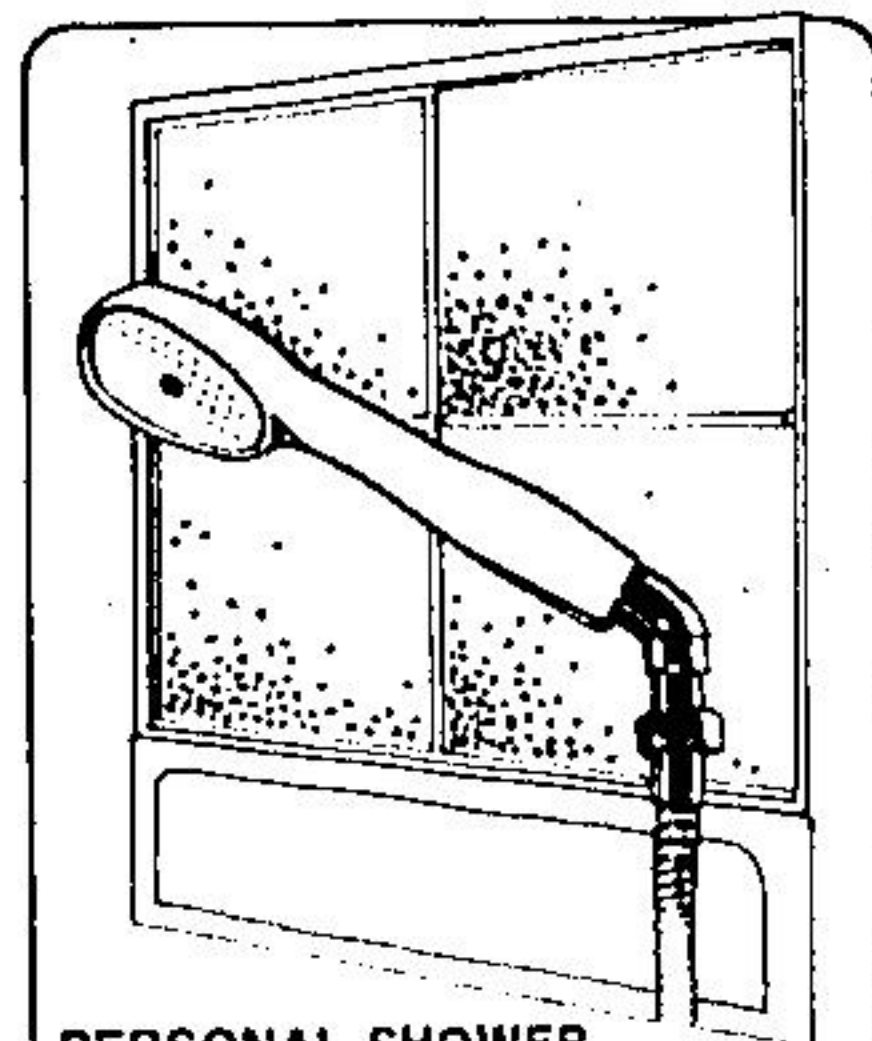

## VANITIES

You're one step closer to a luxurious bathroom with a marble top vanity. All the beauty of fine marble but more durable. Resists chipping and yellowing. One-piece construction for easy cleaning. Centre bowl models only. 18" depth. Faucet extra. Choose from 3 attractive cabinet designs:

## PERSONAL SHOWER

Modern nylon hand shower. Complete with 2 wall brackets for attachment at 2 heights. Easy to install — just attach

to present shower arm. 59" white vinyl hose.

**\$6.95** EACH