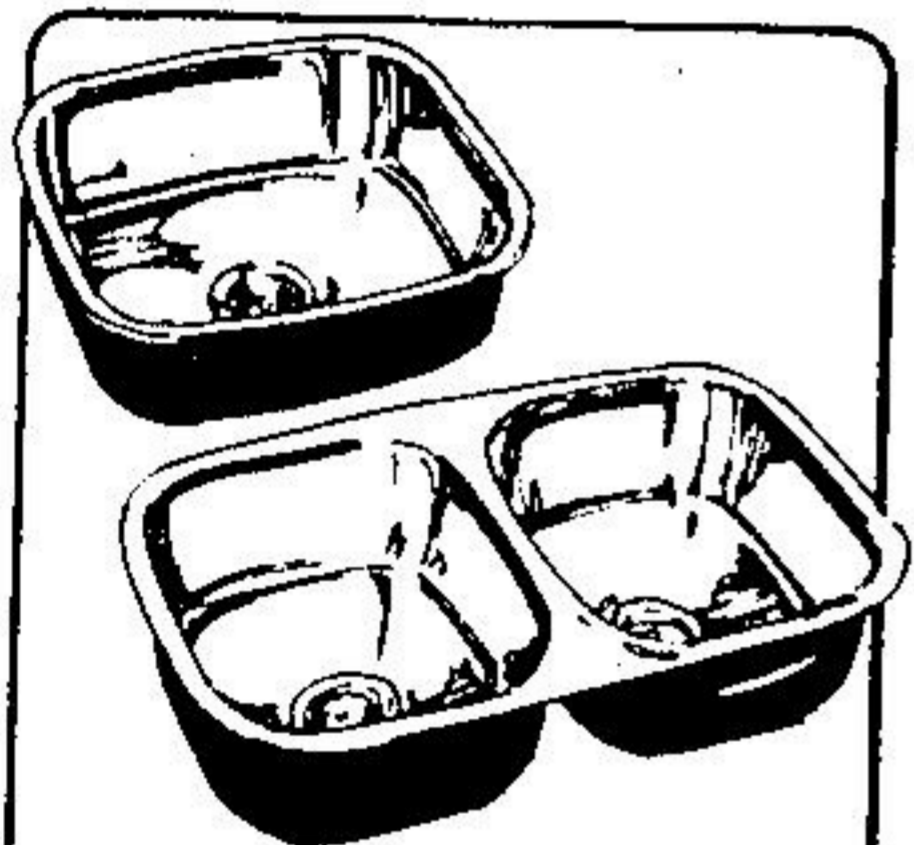

**GIVE
YOUR HOME A
HELPING HAND**

STAINLESS STEEL SINKS

Now you can say goodbye to ugly sink stains. Gleaming steel sinks with the stainless nickel surface are so easy to maintain. A breeze to install. All come complete with stainless steel strainers and sound-deadening undercoat.

Single Bowl Style — 20" x 18" x 7".

**$16.95
EACH**

Double Bowl Style — ideal for larger kitchens.

31" x
18" x
7".

**$39.20
EACH**

Bar Sink (not shown) — for bar or marine use. Wherever counter space is at a minimum.

No ledge.
14½" x
12½" x
6".

**$19.95
EACH**