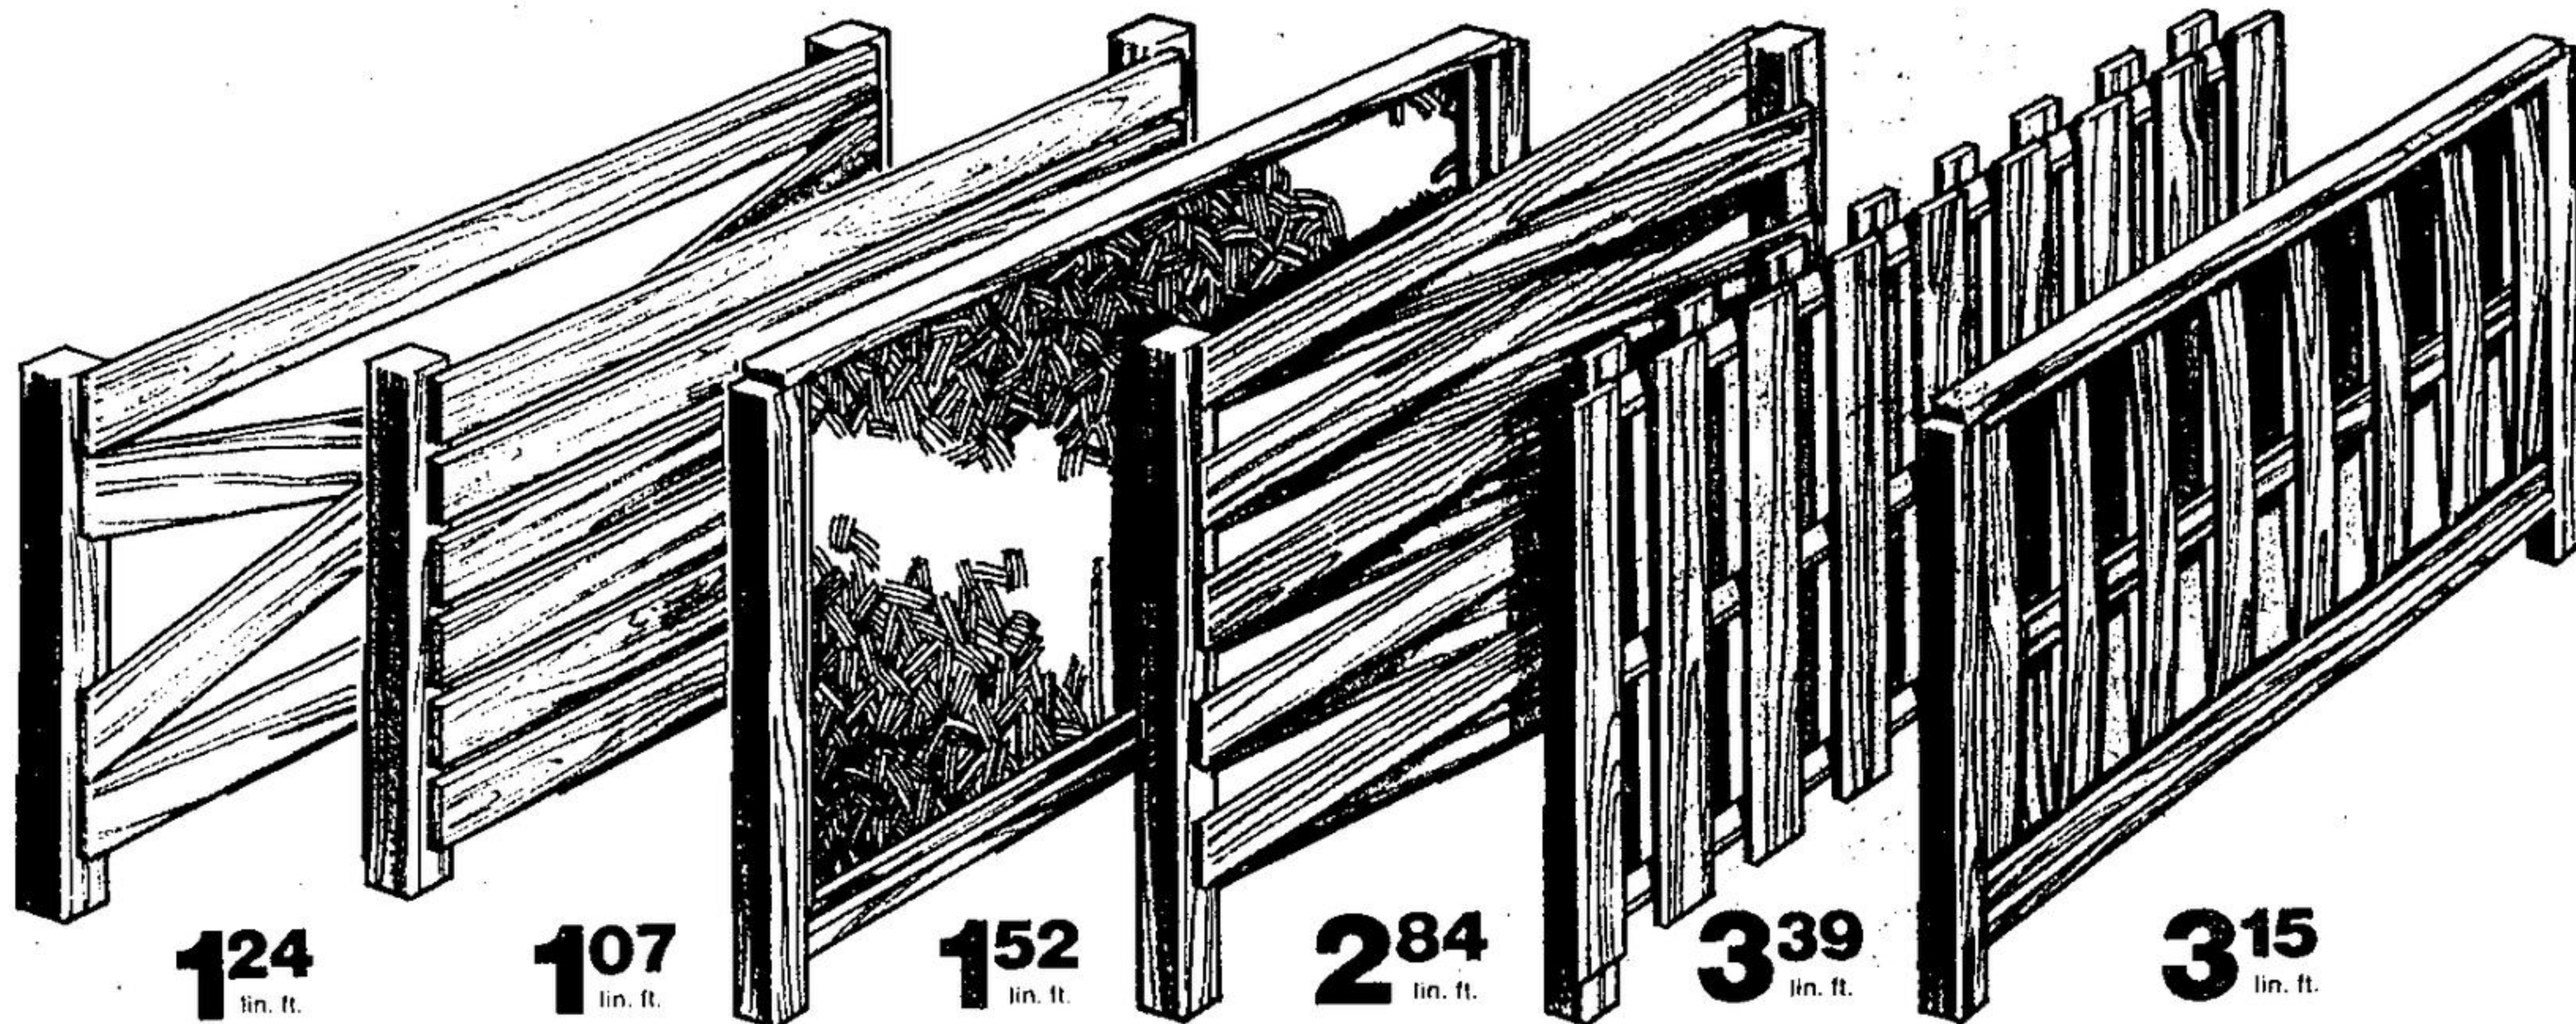

RENT A CASCADE 40 HOT WATER HEATER
Just $1.75 Per Month
AT
ACTON HYDRO
43 ALICE STREET

Choose it
from Canada's largest rental fleet of GMC's and GMC trucks.

Charge it
Tilden Motors' most credit cards

TILDEN
ANDREW MURRAY
MOTORS
11 Mountainview Road N.
877-4744
FORGETTOWN

BEAVER

everything you need to make it on your own.

4' CROSS RAIL

Decorative open-style fence makes a handsome border. All naturally weather-resistant cedar. Price includes heavy-duty 4" x 4" posts and 1" x 6" cross-bar material.

3' BAR SIX

Six rails mark property boundaries in fine style. All cedar for longer life and weather-resistance. Heavy-duty 4" x 4" posts and 1" x 6" rail material.

4 1/2' PANEL

A great complete privacy fence with ventilation space at bottom. Price includes 1/2" thick Aspenite sheathing and 4" x 4" spruce posts. Great with a Beaver stain.

5' BASKETWEAVE

Decorative design that gives privacy plus excellent ventilation. Weather-proof cedar with 4" x 4" posts and 1" x 6" planks. Finish it with stain for lasting looks.

6 1/2' ESTATE

High-styled privacy scars to 6 1/2 feet. Alternating planks allow for plenty of ventilation. 4" x 4" spruce posts and 1" x 6" planking. Great with Beaver Stain finish.

6' PATIO

Unique design gives patio privacy with good ventilation. 4" x 4" spruce posts carry 1" x 6" planks. Make a fence to be admired—use Beaver stain in one of nine colours.

124 lin. ft.

107 lin. ft.

152 lin. ft.

284 lin. ft.

339 lin. ft.

315 lin. ft.