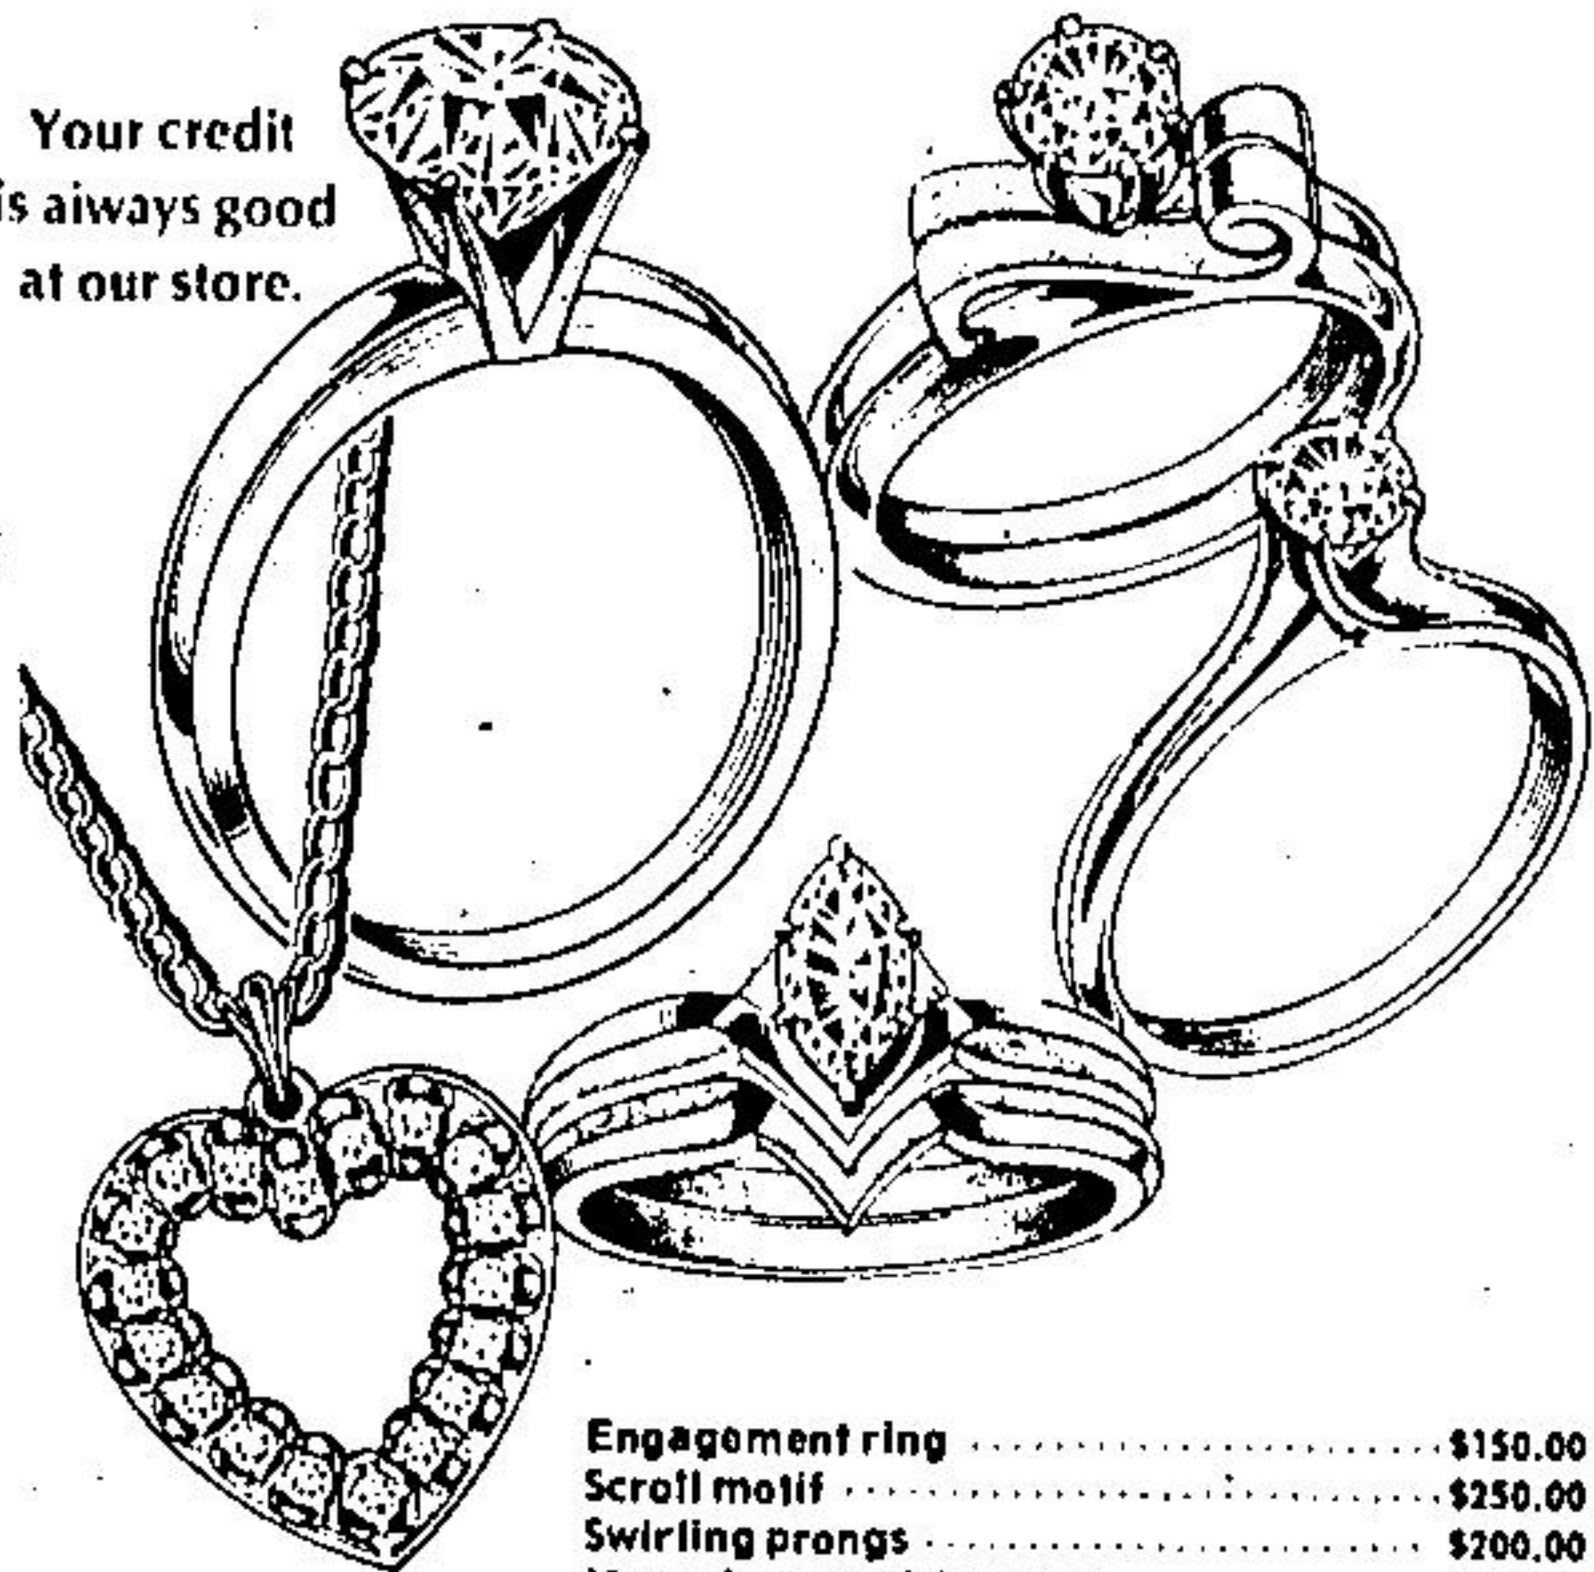

SELECTION

Choose the style you want at the price you want to pay. Our full diamond selection guarantees your satisfaction.

Your credit is always good at our store.

Engagement ring	\$150.00
Scroll motif	\$250.00
Swirling prongs	\$200.00
Marquis shaped diamond	\$495.00
Diamond heart pendant	\$150.00

Man's linde star and diamonds

175⁰⁰

Modern design set off with radiant diamonds

125⁰⁰

Massive ring set with linde star and diamonds

150⁰⁰

Blue...White
and Sparkling

LINDE STARS AND DIAMONDS