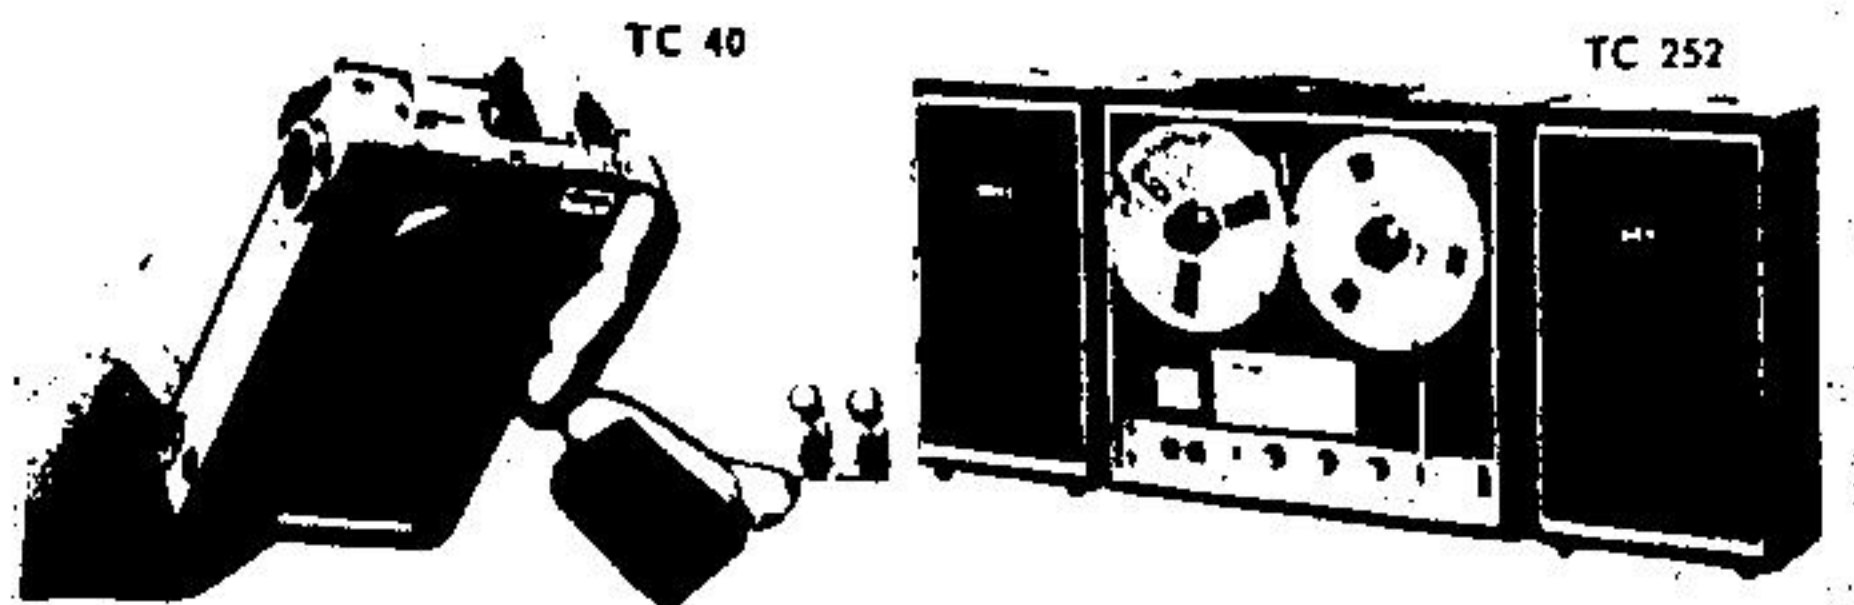

It's SONY for Summer!

Swing to beach with Sony's portable TV and tape recorder