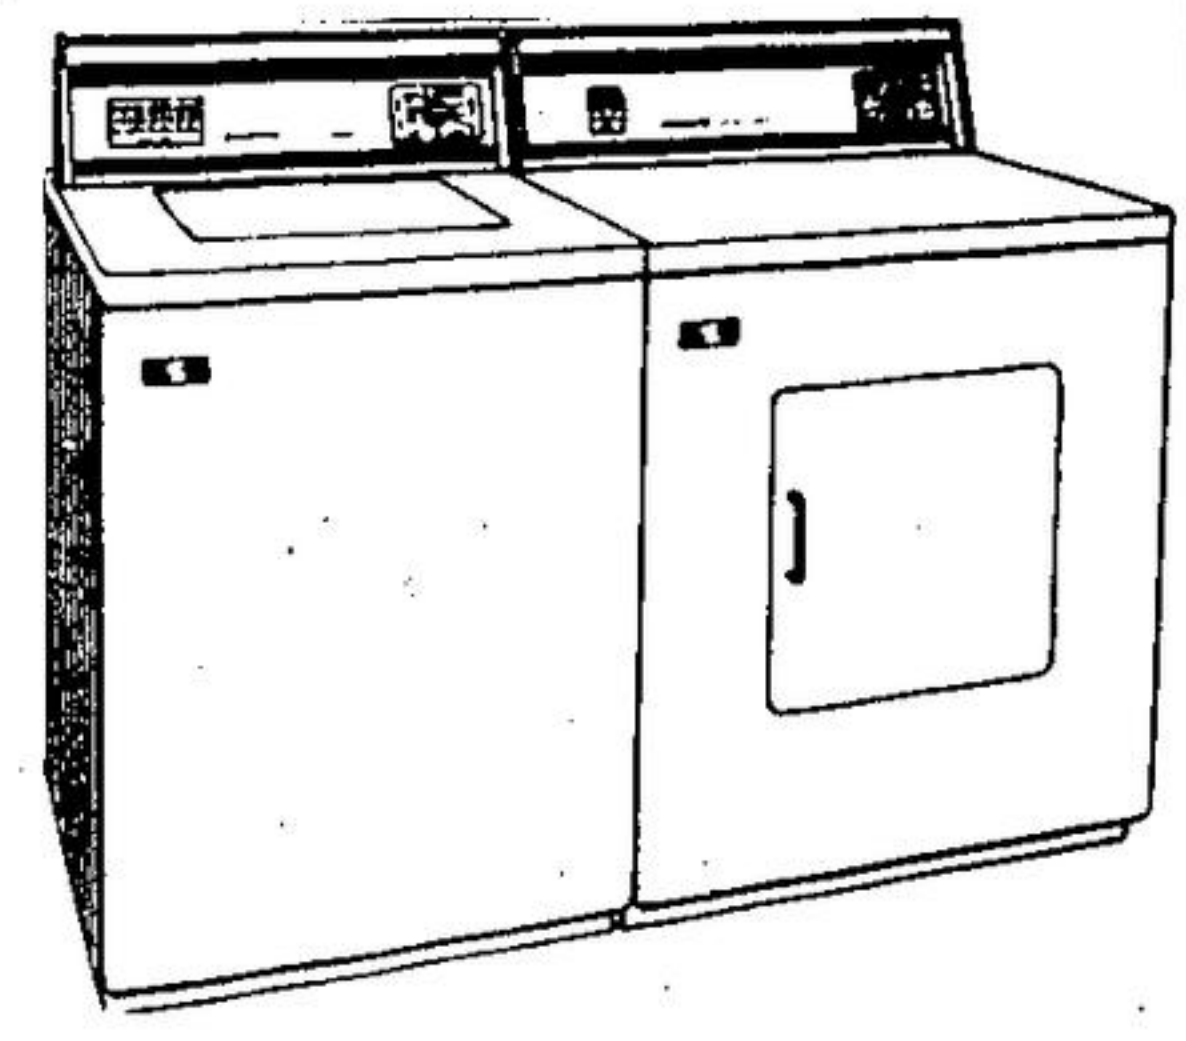

\$289⁸⁸ W.T.

Model D515 and D535 available in Natural Gas at similar great savings, and you can pay it monthly on your Gas bill

Ask about
Simplicity
5 YEAR
warranty

Model W535
2 SPEED PUSH BUTTON AUTOMATIC WASHER
Deluxe leatherette and brushed aluminum control panel. Seven push buttons provide three wash and two rinse temperature selections plus normal and perma-press agitation and spin speeds. Three cycle timer for regular — perma-press and prewash. Fabric conditioner dispenser — heavy duty 1/2 H.P. 2 speed motor. Power flow fluid drive — power overflow rinse — Whisper-Drive transmission. Three water level selections for 12, 9, and 6 pound loads.
Model W535S as above equipped with water saver.
Model W535 available in White, Avocado or Harvest Gold.