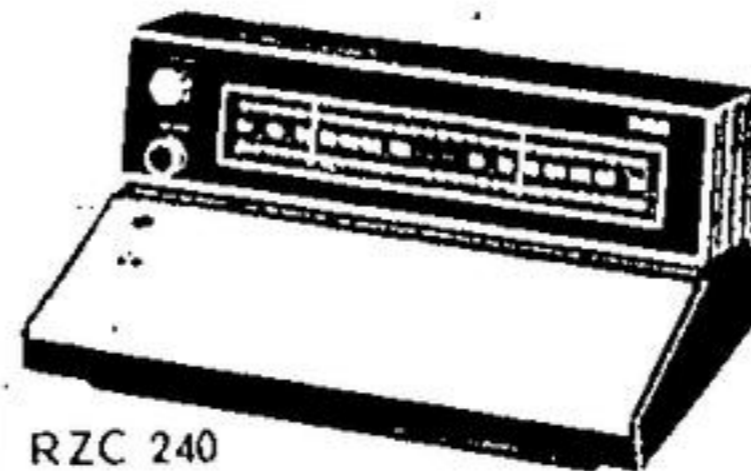

RZC 240

$249.95