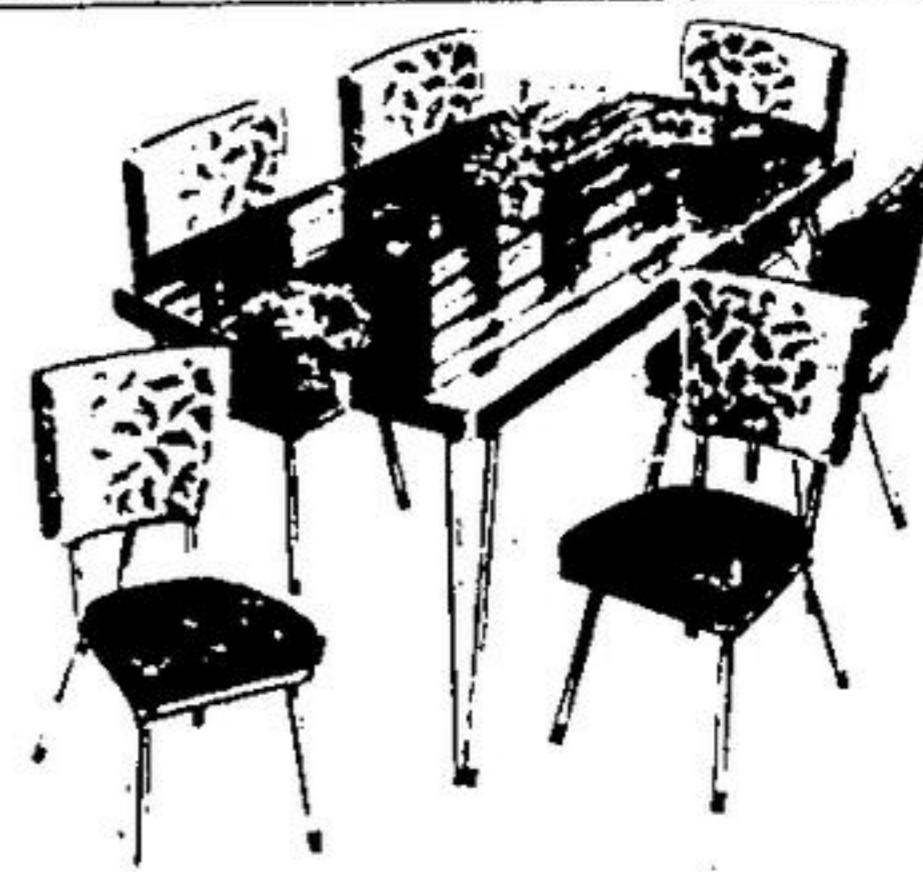

### SKLAR LIVING ROOM

Reg. Value \$449.95  
**\$299<sup>95</sup>**

Traditional styling in a cut-velvet 3-cushion sofa and matching chair. High-back semi-attached back cushions. T-fitted seat cushions inner-wrapped with dacron. To the floor valance. Luxurious.