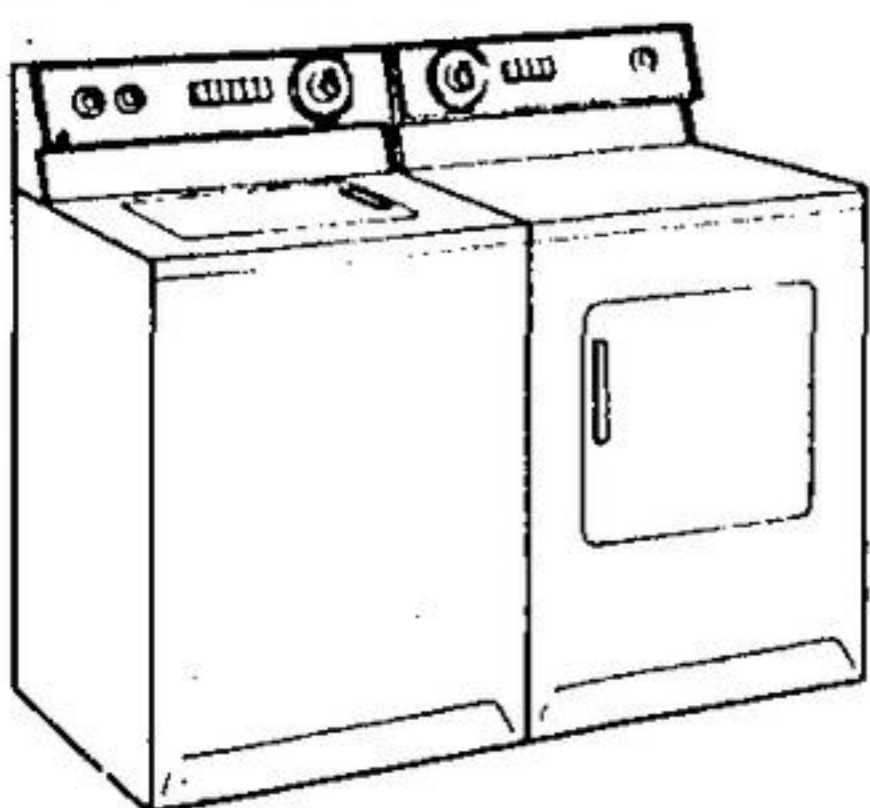

YOLLES & BURROUGHES

LOOK WHAT WE BOUGHT FOR YOU

All styles. All prices. The best possible selection at the best possible prices, in all price ranges! Discover a whole new world of colourful space-age living; new dimensions in sight and sound; a wealth of colour and luxury in over 70 Trend Rooms. Of course all our usual well-known and respected brand names are to be found throughout: Sklar, Pepler, Standard, Saguenay, Kilgour, Beverley, Kaufman, Dellcraft, Knechtel, Braemore, Bedford, Avanti, Westinghouse, Fleetwood, GSW McClary, Coronet, Victoriaville and many, many more. Come browse... stay and buy!

USE YOUR CREDIT NO MONEY DOWN

1. Three separate credit plans to choose from:
1. Open a 90-day No Interest Charge Account.
  2. Open a Budget Account with No Money Down, balance on terms of your choice.
  3. If you have an open account at our old Brampton store, or at any of our Ontario stores, you may add to it with No Money Down and little or no increase in present payments.

PERSONAL SHOPPING ONLY - NO TELEPHONE ORDERS

GSW - McCLARY WASHER & DRYER

Washer has 3 settings: regular, soak and Perma-Press. Dryer features regular, delicate and no-heat fluff settings.

WASHER Reg. Value $299.95
DRYER Reg. Value $189.95
$239⁹⁵ $149⁹⁵