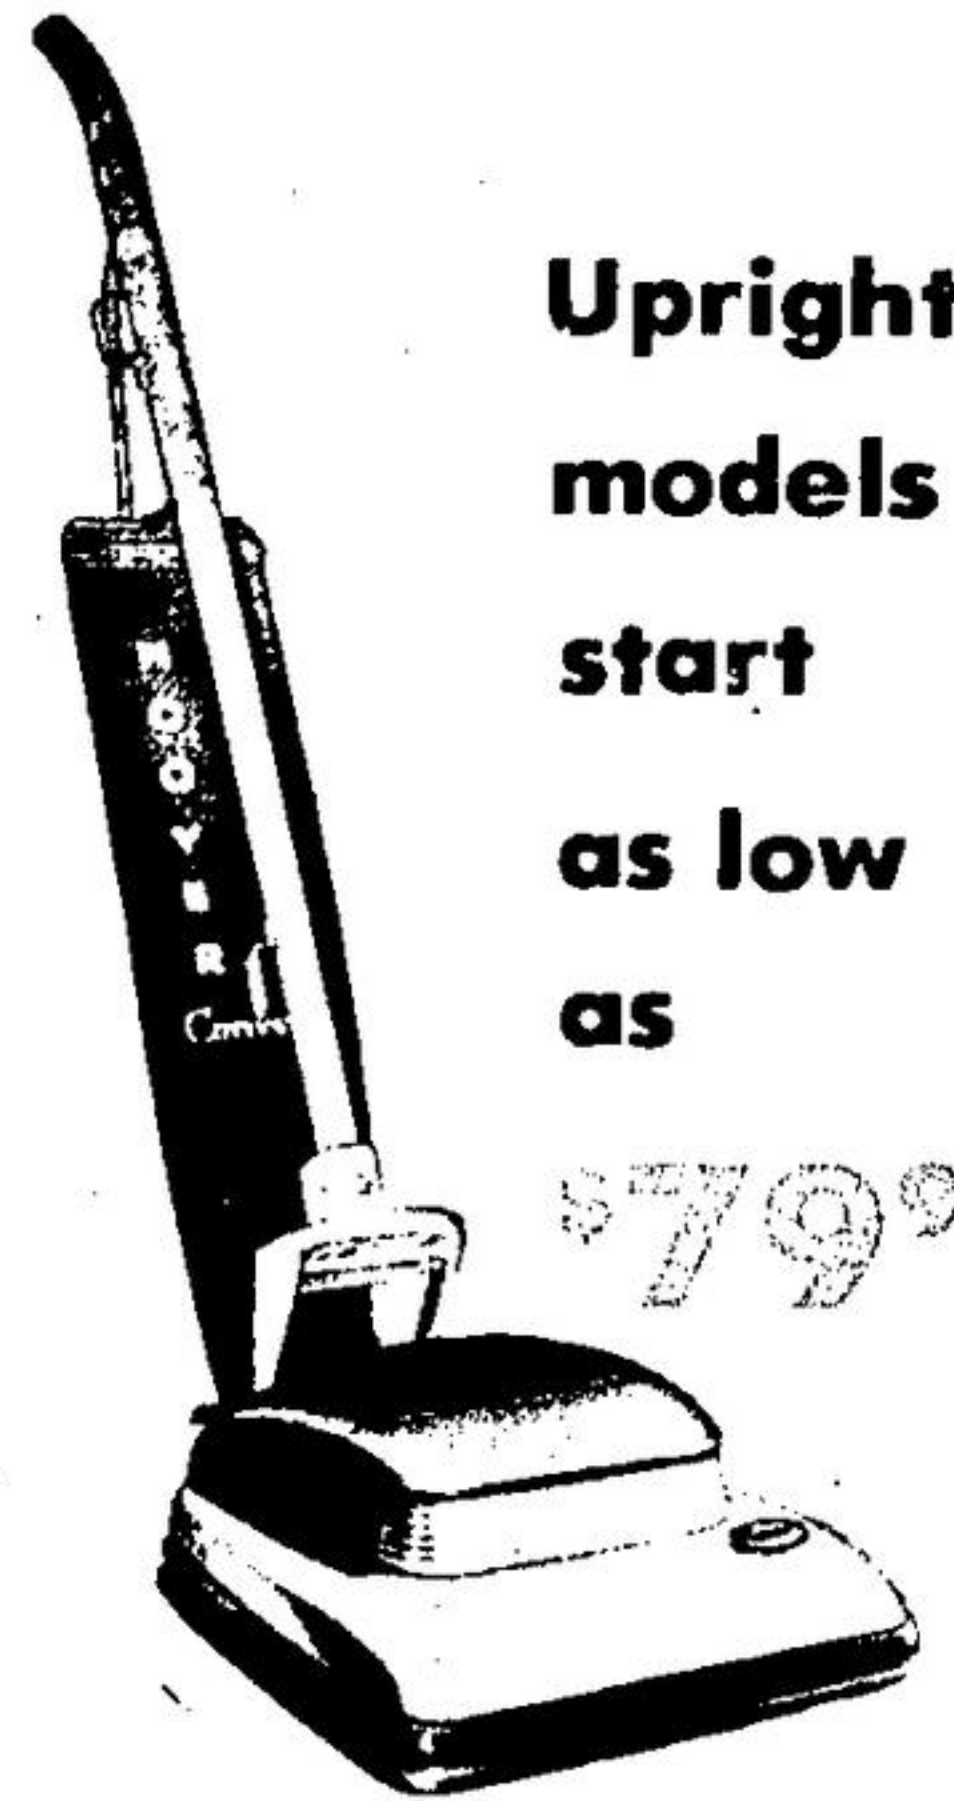

### HOOVER SPIN WASHER

TRY THE NEW HOOVER BEFORE YOU BUY ANY WASHER! THE FASTEST WAY TO WASH! IN MINUTES YOUR LAUNDRY SPIN DRIES PRACTICALLY READY TO IRON. NEW MIRACLE FABRICS DRY ENOUGH TO WEAR!

Really fast!! You can wash, rinse and spin-dry a family-size load faster and cleaner than any other washer!

Buy or Rent \$12.00  
As Low As Per Month

**DROP IN NOW AND SEE  
HOOVER PRODUCTS IN ACTION**

Upright models start as low as

\$79.95