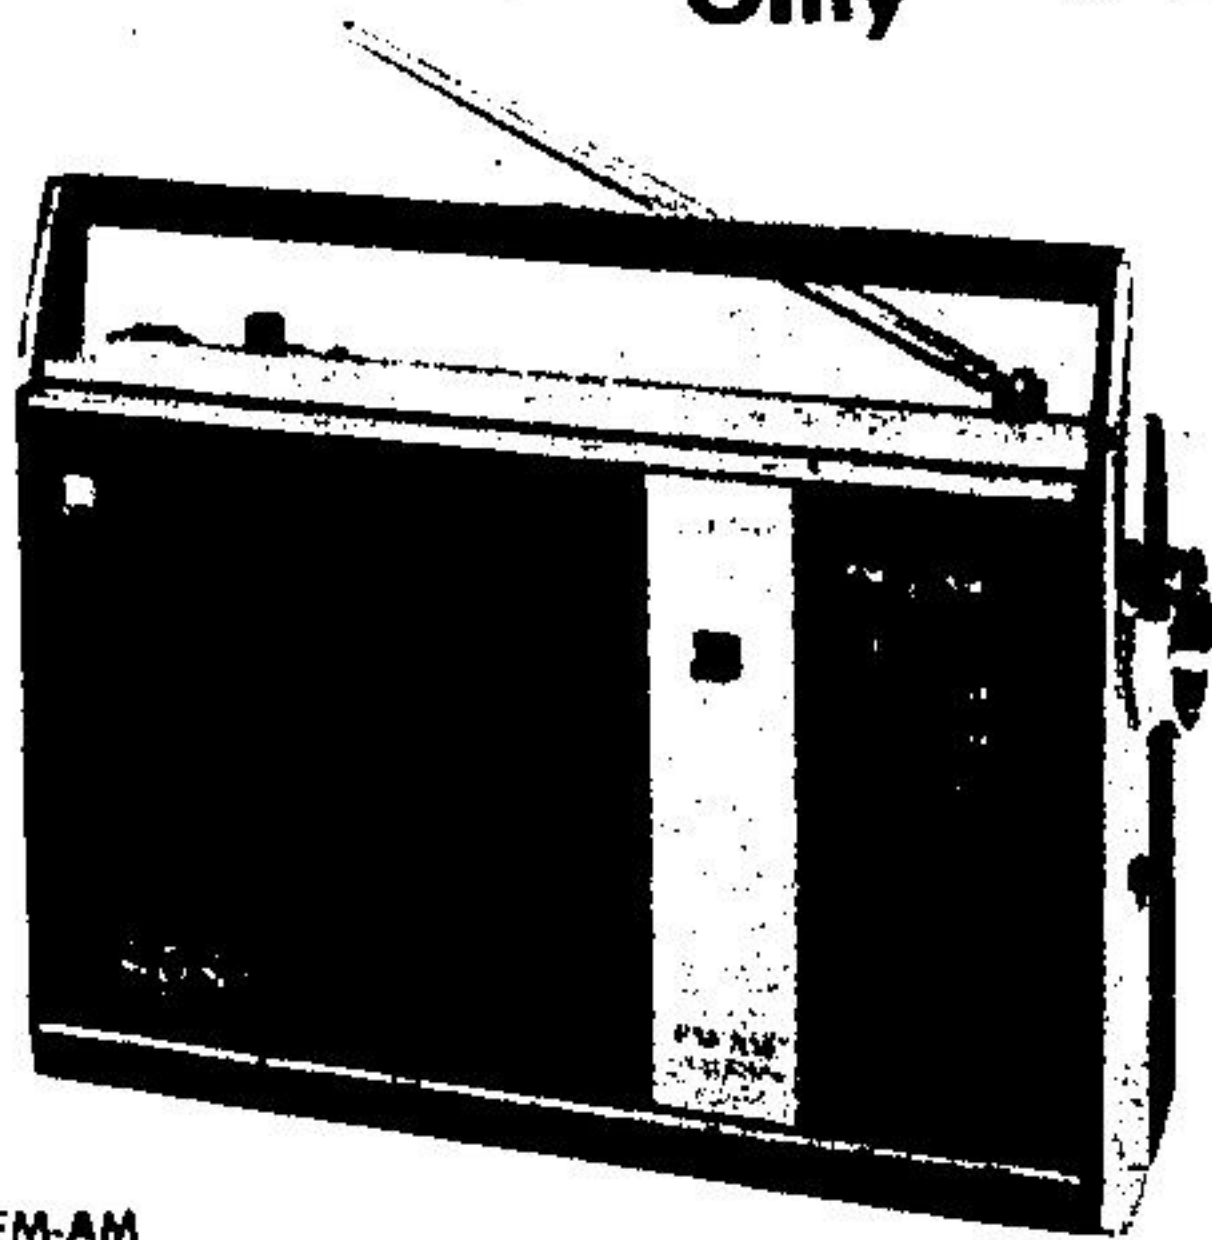

6F-21WA FM-AM

Portable that's built for the beach or den. For people who want more than the performance of a small portable, this solid-state radio features a sensitivity that rivals much larger models, indoor or out, versatile use with battery or house current. Easy-to-grip handle, slide rule dial, a full range of jacks... earphone, recording, FM stereo... this set is truly a "portable's portable". Power Supply: three "D" cells or AC adaptor (built-in). Black with chrome trim. Comes complete with batteries, earphone, built-in AC adaptor.

$59⁹⁵

Whether you own a cottage or camper or just relax by your own pool, there is a Sony product that can make your outdoor living more enjoyable.

See our other Sony selections of AM/FM Multiplex Receiver and OHNI Directional Speaker System as well as numerous models in Radios, Stereos, T.V.'s

G. W. KELLY & SON LTD.

CORNER WYNDHAM & MacDONNELL STREETS

GUELPH — 822-6041