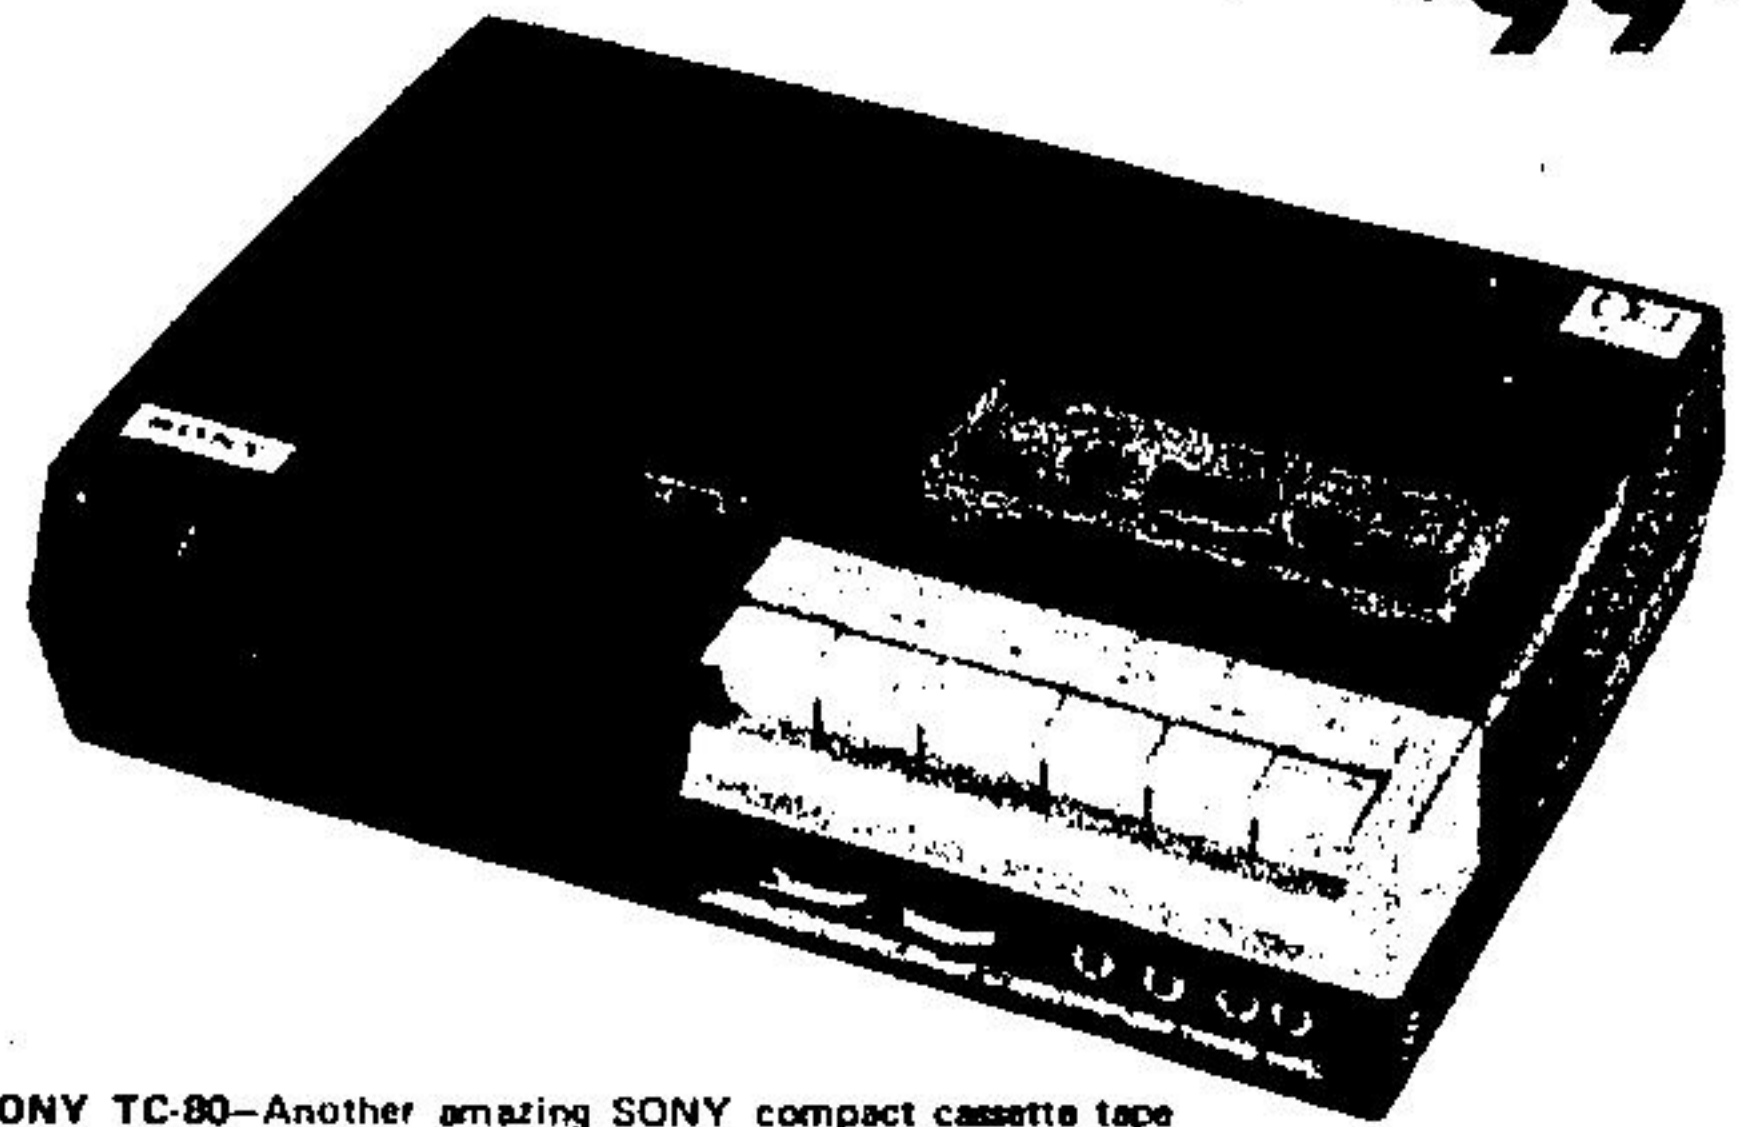

SONY TC-80—Another amazing SONY compact cassette tape recorder with the newly developed built-in electret condenser microphone — revolutionary miniature microphone with professional studio microphone characteristics. Ideal desk cassette-recorder for business and professional applications. It features SONY-matic recording system that automatically adjusts recording level. 4-way power supply — batteries, household current, rechargeable nickel-cadmium battery pack BP-16 (optional extra) or car battery. Simple push-button touch for all tape motions — end alarm, safety device to prevent accidental tape erasure, external microphone jack for remote recording. Auxiliary and monitor jacks. Tape ejection button battery voltage meter plus big 4" speaker. Available in black with chrome accents. Complete with earphone, batteries and leather carrying case.

$129⁹⁵