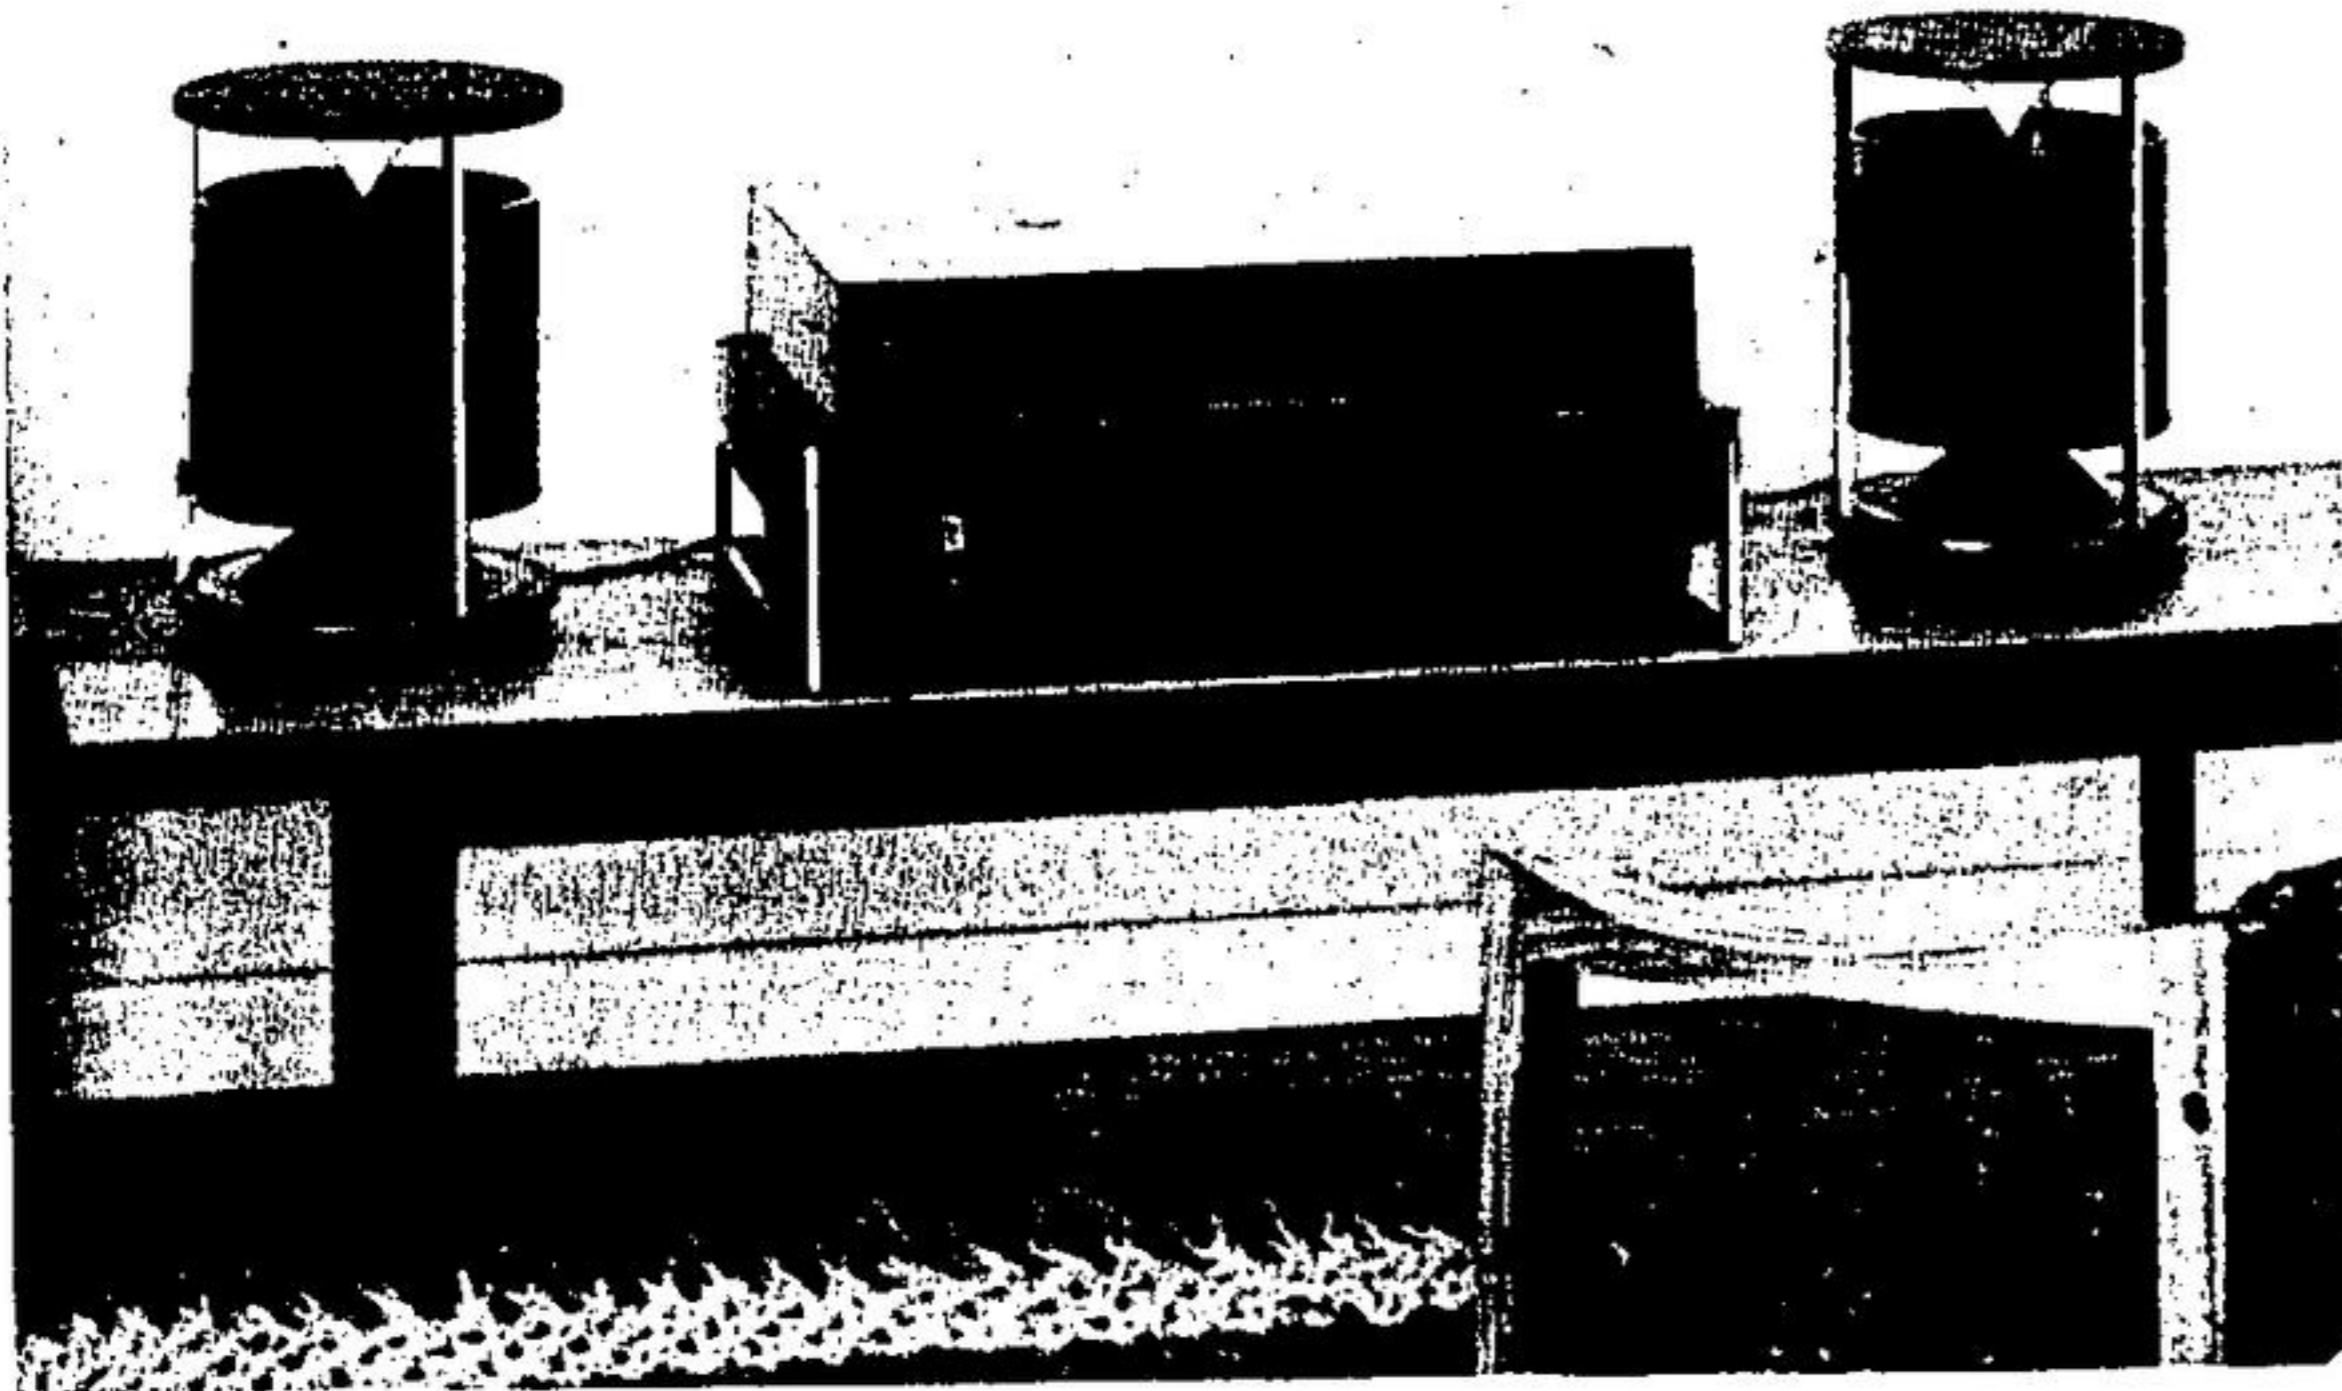

Bring you . . .

THE CHARMING TOUCH OF SPRING IN CHROMACOLOR

by **ZENITH**

MODEL Z4512W • THE BENTHAM

Beautiful contemporary styled compact console in grained walnut color on select hardwood solids and veneers.

- Two-Year Warranty on Zenith Sunshine Color Picture Tube.
- Zenith Super 50 High Performance Handcrafted Chassis
- Super Video Range Tuner

NOW ONLY **\$875⁰⁰**

ZENITH "CIRCLE OF SOUND"

Walk around Zenith's revolutionary "Circle of Sound" home stereo sound system . . . sit to the right or left of it . . . even turn your back on it . . . you'll still be completely surrounded by beautifully balanced, natural stereo sound . . . just as though you were front row center at a live performance. Zenith Circle of Sound brings you stereo music the way it was meant to be heard . . . not just directly in front of the instrument, but from wall to wall, corner to corner and side to side. It's the stereo sound system you can enjoy anywhere in the room without changing position of the speaker units.

A thrilling dimension in stereo that surrounds you with full, rich natural sound no matter where you sit in the room

PRICES
START AT **\$ 249**

ALL NEW **ZENITH**
DECORATOR - COMPACT

19" HANDCRAFTED COLOR TV.