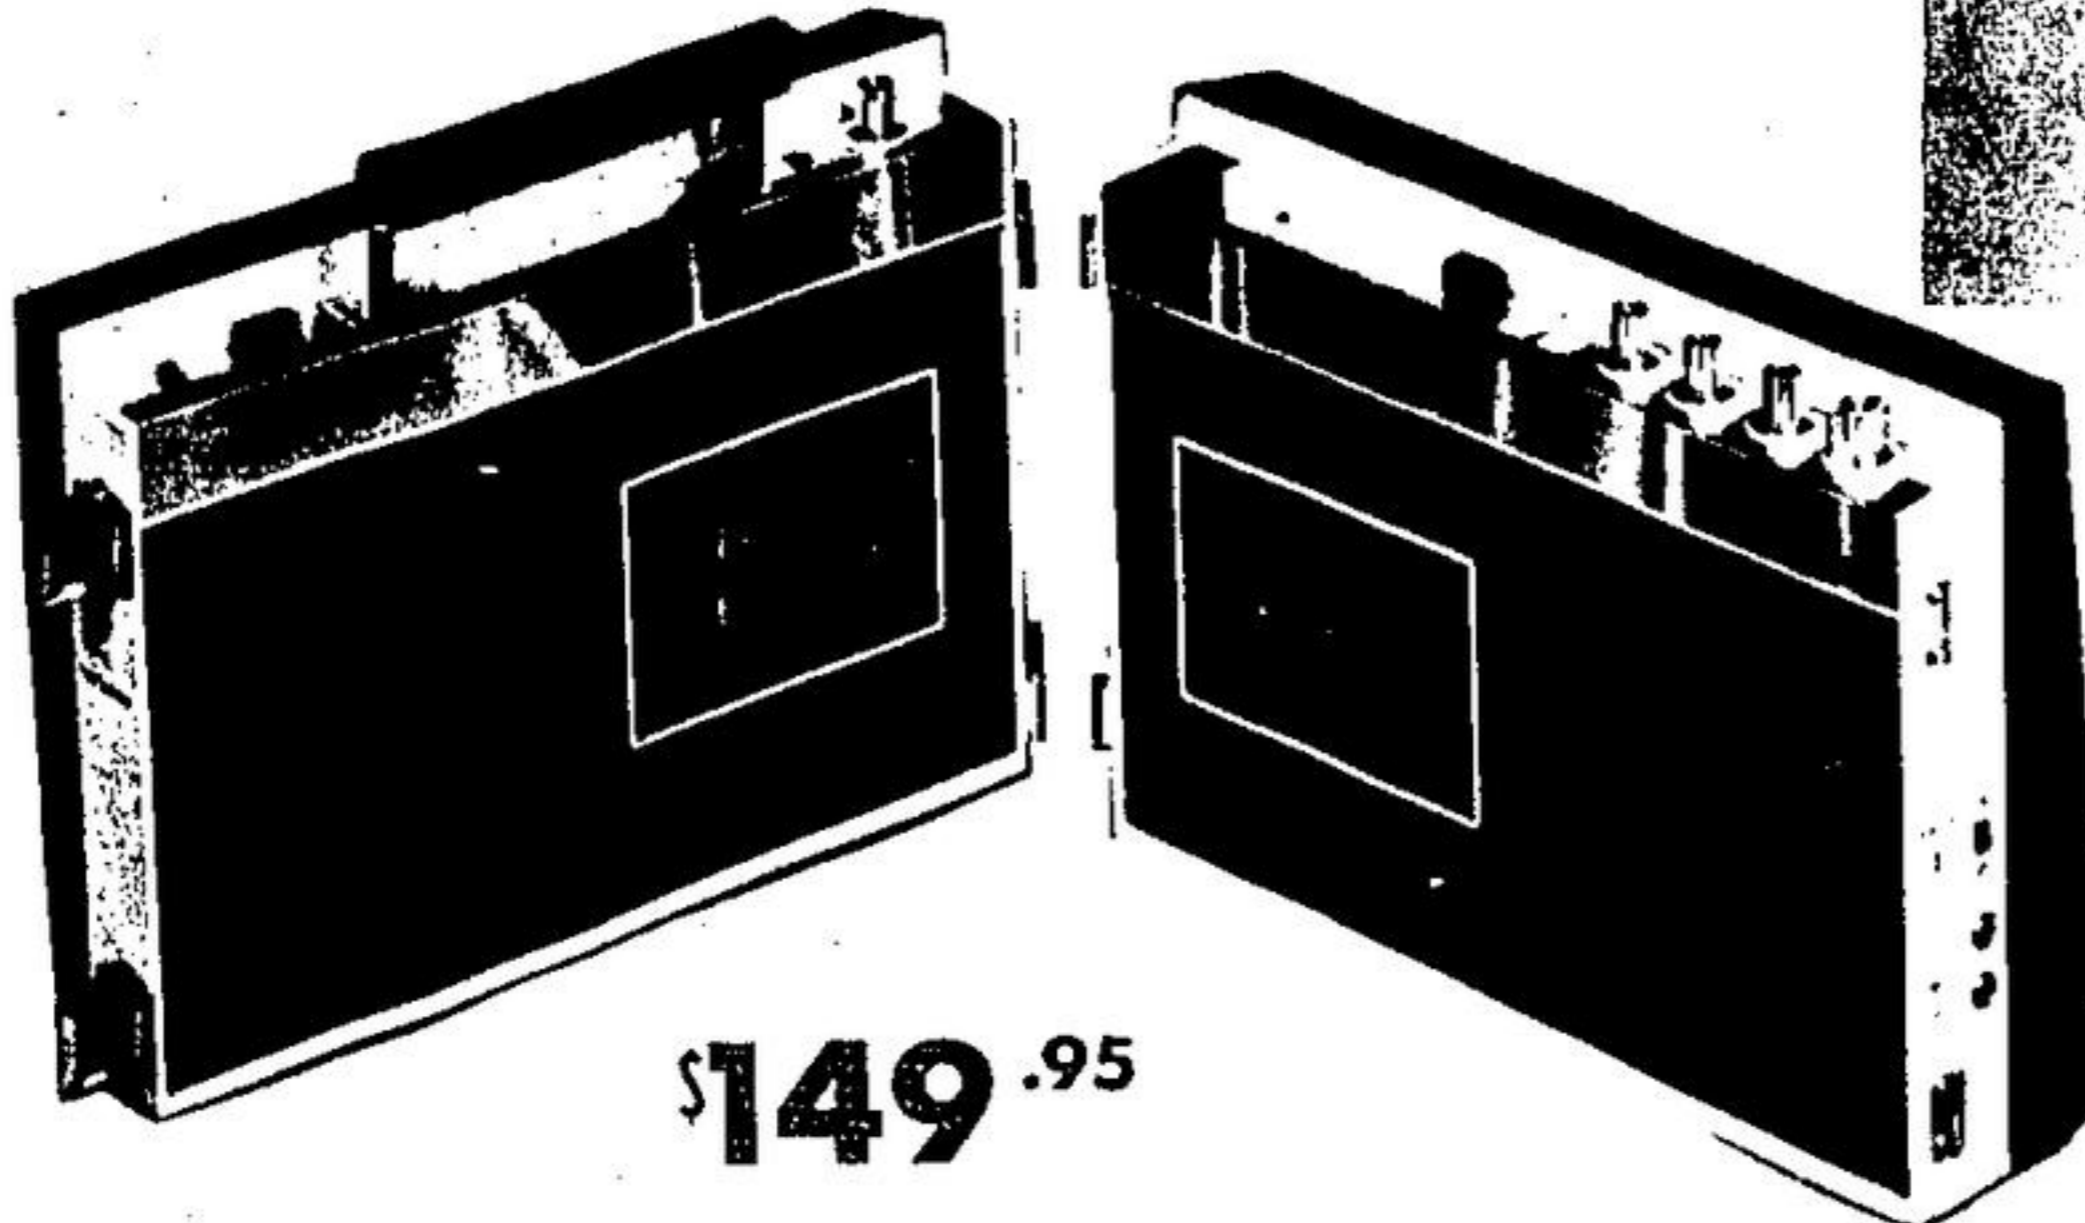

$149.95

seabreeze

Easter Sale Days

AT **C.W. Kelly and Son Ltd.**