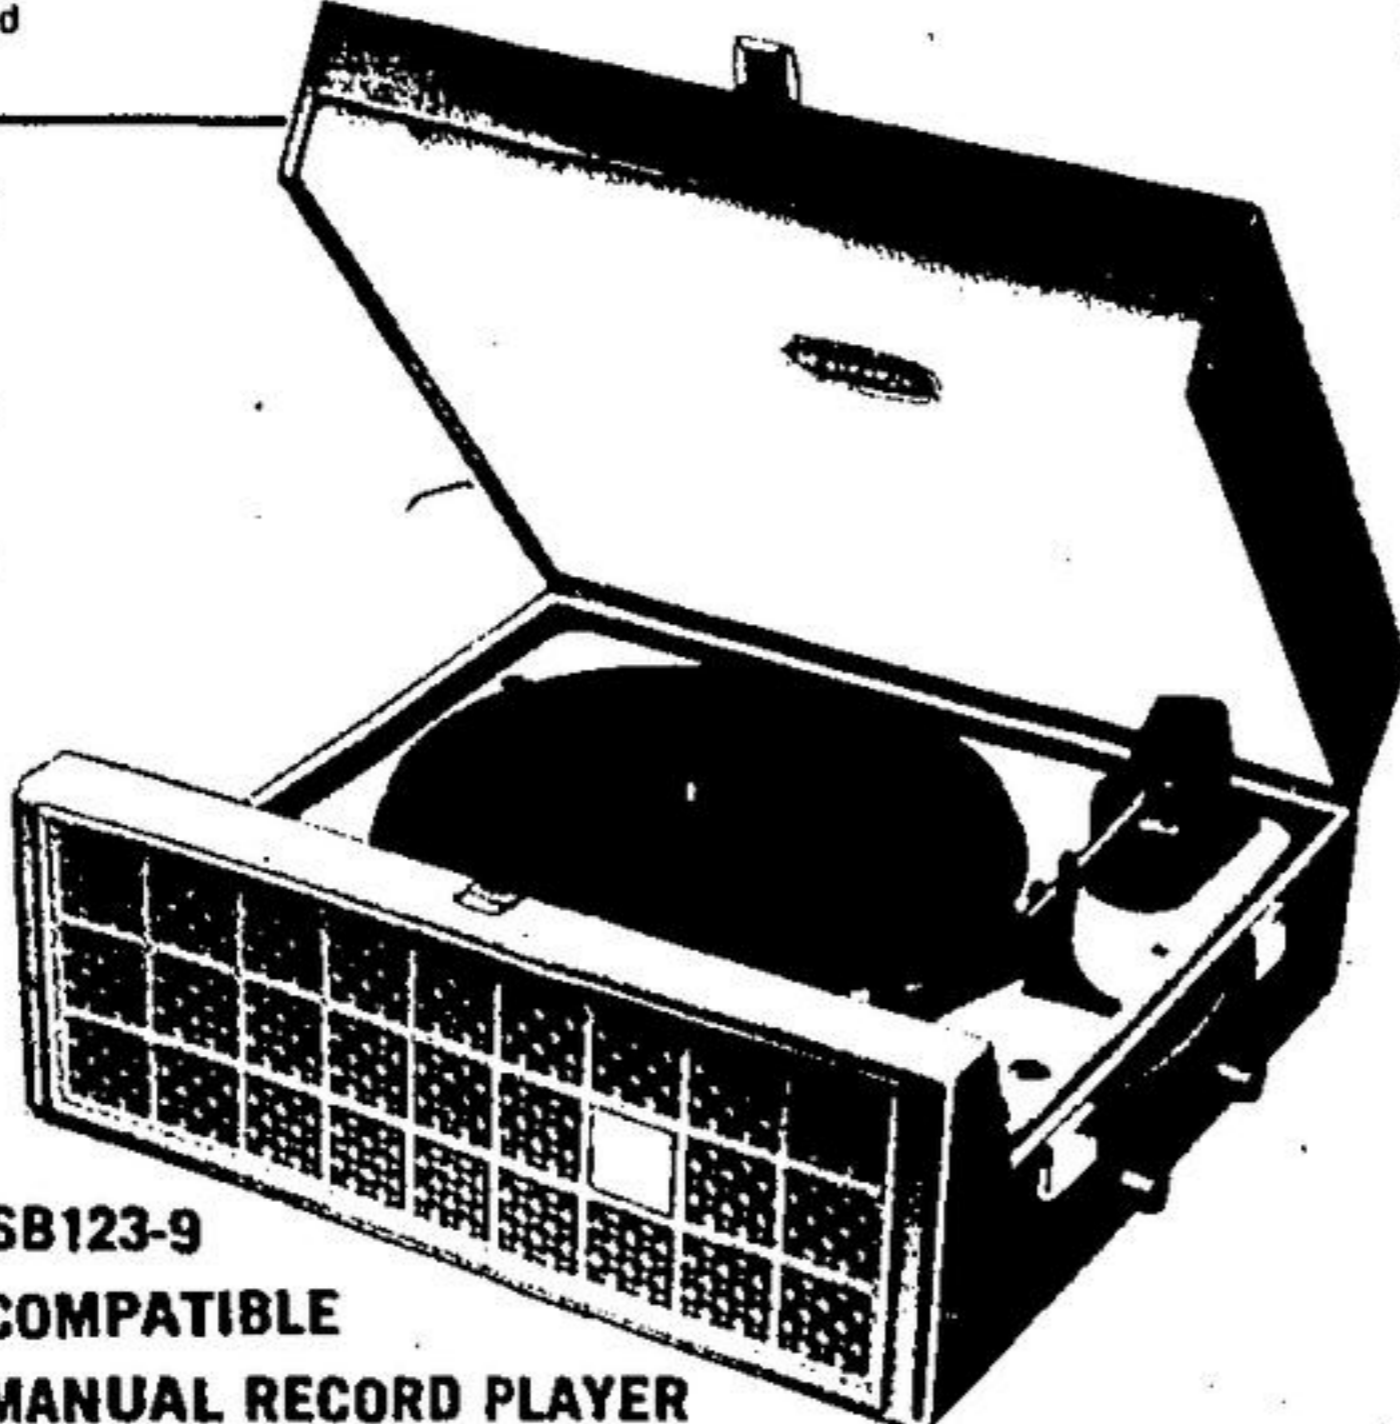

MODEL SB123-9 COMPATIBLE MANUAL RECORD PLAYER

WAS $159.95

NOW **$139.95**

Exclusive new Seabreeze Deluxe record changer with 11" turntable, plays all speeds and all sizes. Solid state amplifier using twin single ended push pull design with complimentary symmetrically matched transistors.

45 RPM adaptor included.

Diamond LP needle for longer life and better reproduction.

4 heavy duty Hi Fidelity Speakers.

Convertible construction, use as one piece or remove speakers for maximum separation. Attractively designed in Walnut wood grain covering.

Provision for Seabreeze FM and AM Multiplex Stereophonic tuner, Model SB810.

Deluxe chrome trim around speaker enclosure.

Made in Canada

C.W. Kelly and Son Ltd.

CORNER WYNDHAM AND MACDONNELL GUELPH 822-6041