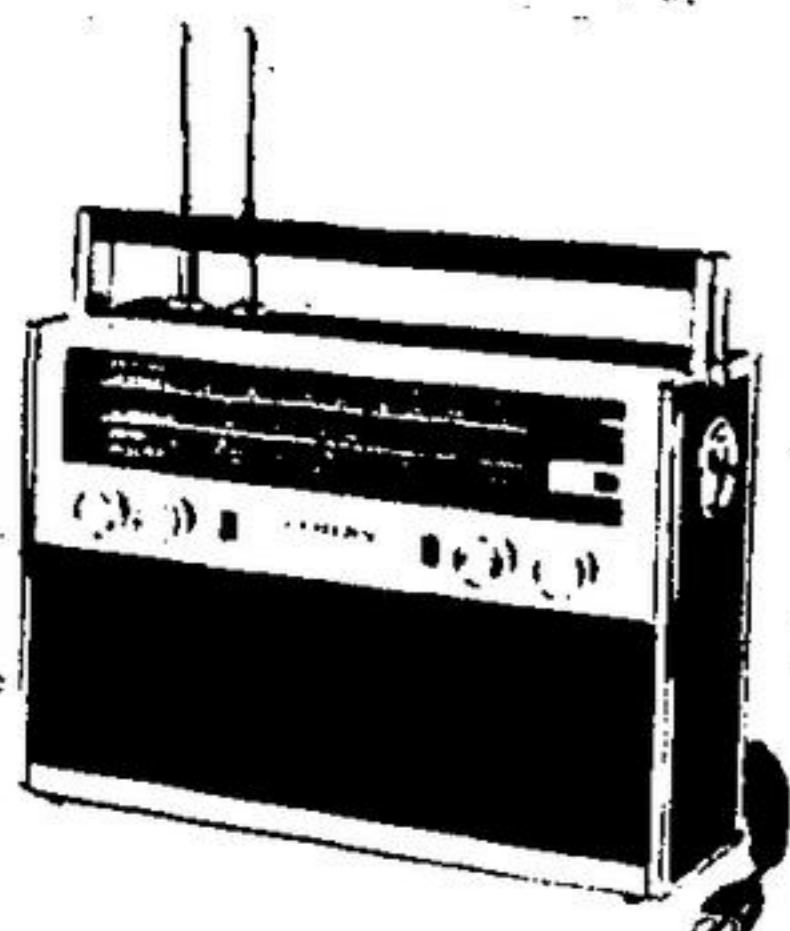

EASTER PARADE OF VALUES

Bringing you

A new world of personal electronics

LLOYD'S

EASTER SPECIAL **$79.95**

EASTER SPECIAL **$69.95**

THIS MUSIC CENTRE COMPLETE

$299.00

PORTABLE STEREO 8 TRACK with AM/FM Radio. Now you can carry good listening along to the beach, picnics, parties, schoolroom, office or anywhere. Operates on batteries, household current or through your car cigarette lighter.

$99.95

$149.95

seabreeze

Easter Sale Days

AT **C.W. Kelly and Son Ltd.**

seabreeze

MODEL SB810 FM/AM MULTIPLEX TUNER (Optional)

seabreeze

Slides into built-in compartment in back of record player. Comes complete with face plate and knobs.

So simple to install — one plug puts it in operation. User can install any time.

WAS 99.95

NOW **$84.95**

Smartly designed tilt down style. Three-piece construction with two removable speakers that can be separated up to twelve feet for maximum stereo effect.

Smartly designed molded grilles with Chrome Trim.

Exclusive Seabreeze record changer with pencil slim tone arm. Plays all sizes and all speeds.

45 RPM Adaptor included.

Solid State Amplifier Using Twin Single Ended Push-pull design with complementary symmetrically matched transistors.

Separate Volume and Tone controls.

Four heavy duty front mounted speakers enables unit to be played with speaker wings attached.

Diamond LP needle for longer life and better reproduction.

Colours: Antique Red with Metallic Spiced Tan or Brown with Rosewood.

Made in Canada

Exclusive metal deck with full 9 1/2" turntable and pencil slim tone arm.

Built in 45 adaptor.

On-Off Control automatically retracts idler wheel to prevent dents in driving surface.

Reliable tube type amplifier with separate volume and tone controls.

Plays 12" record with lid closed.