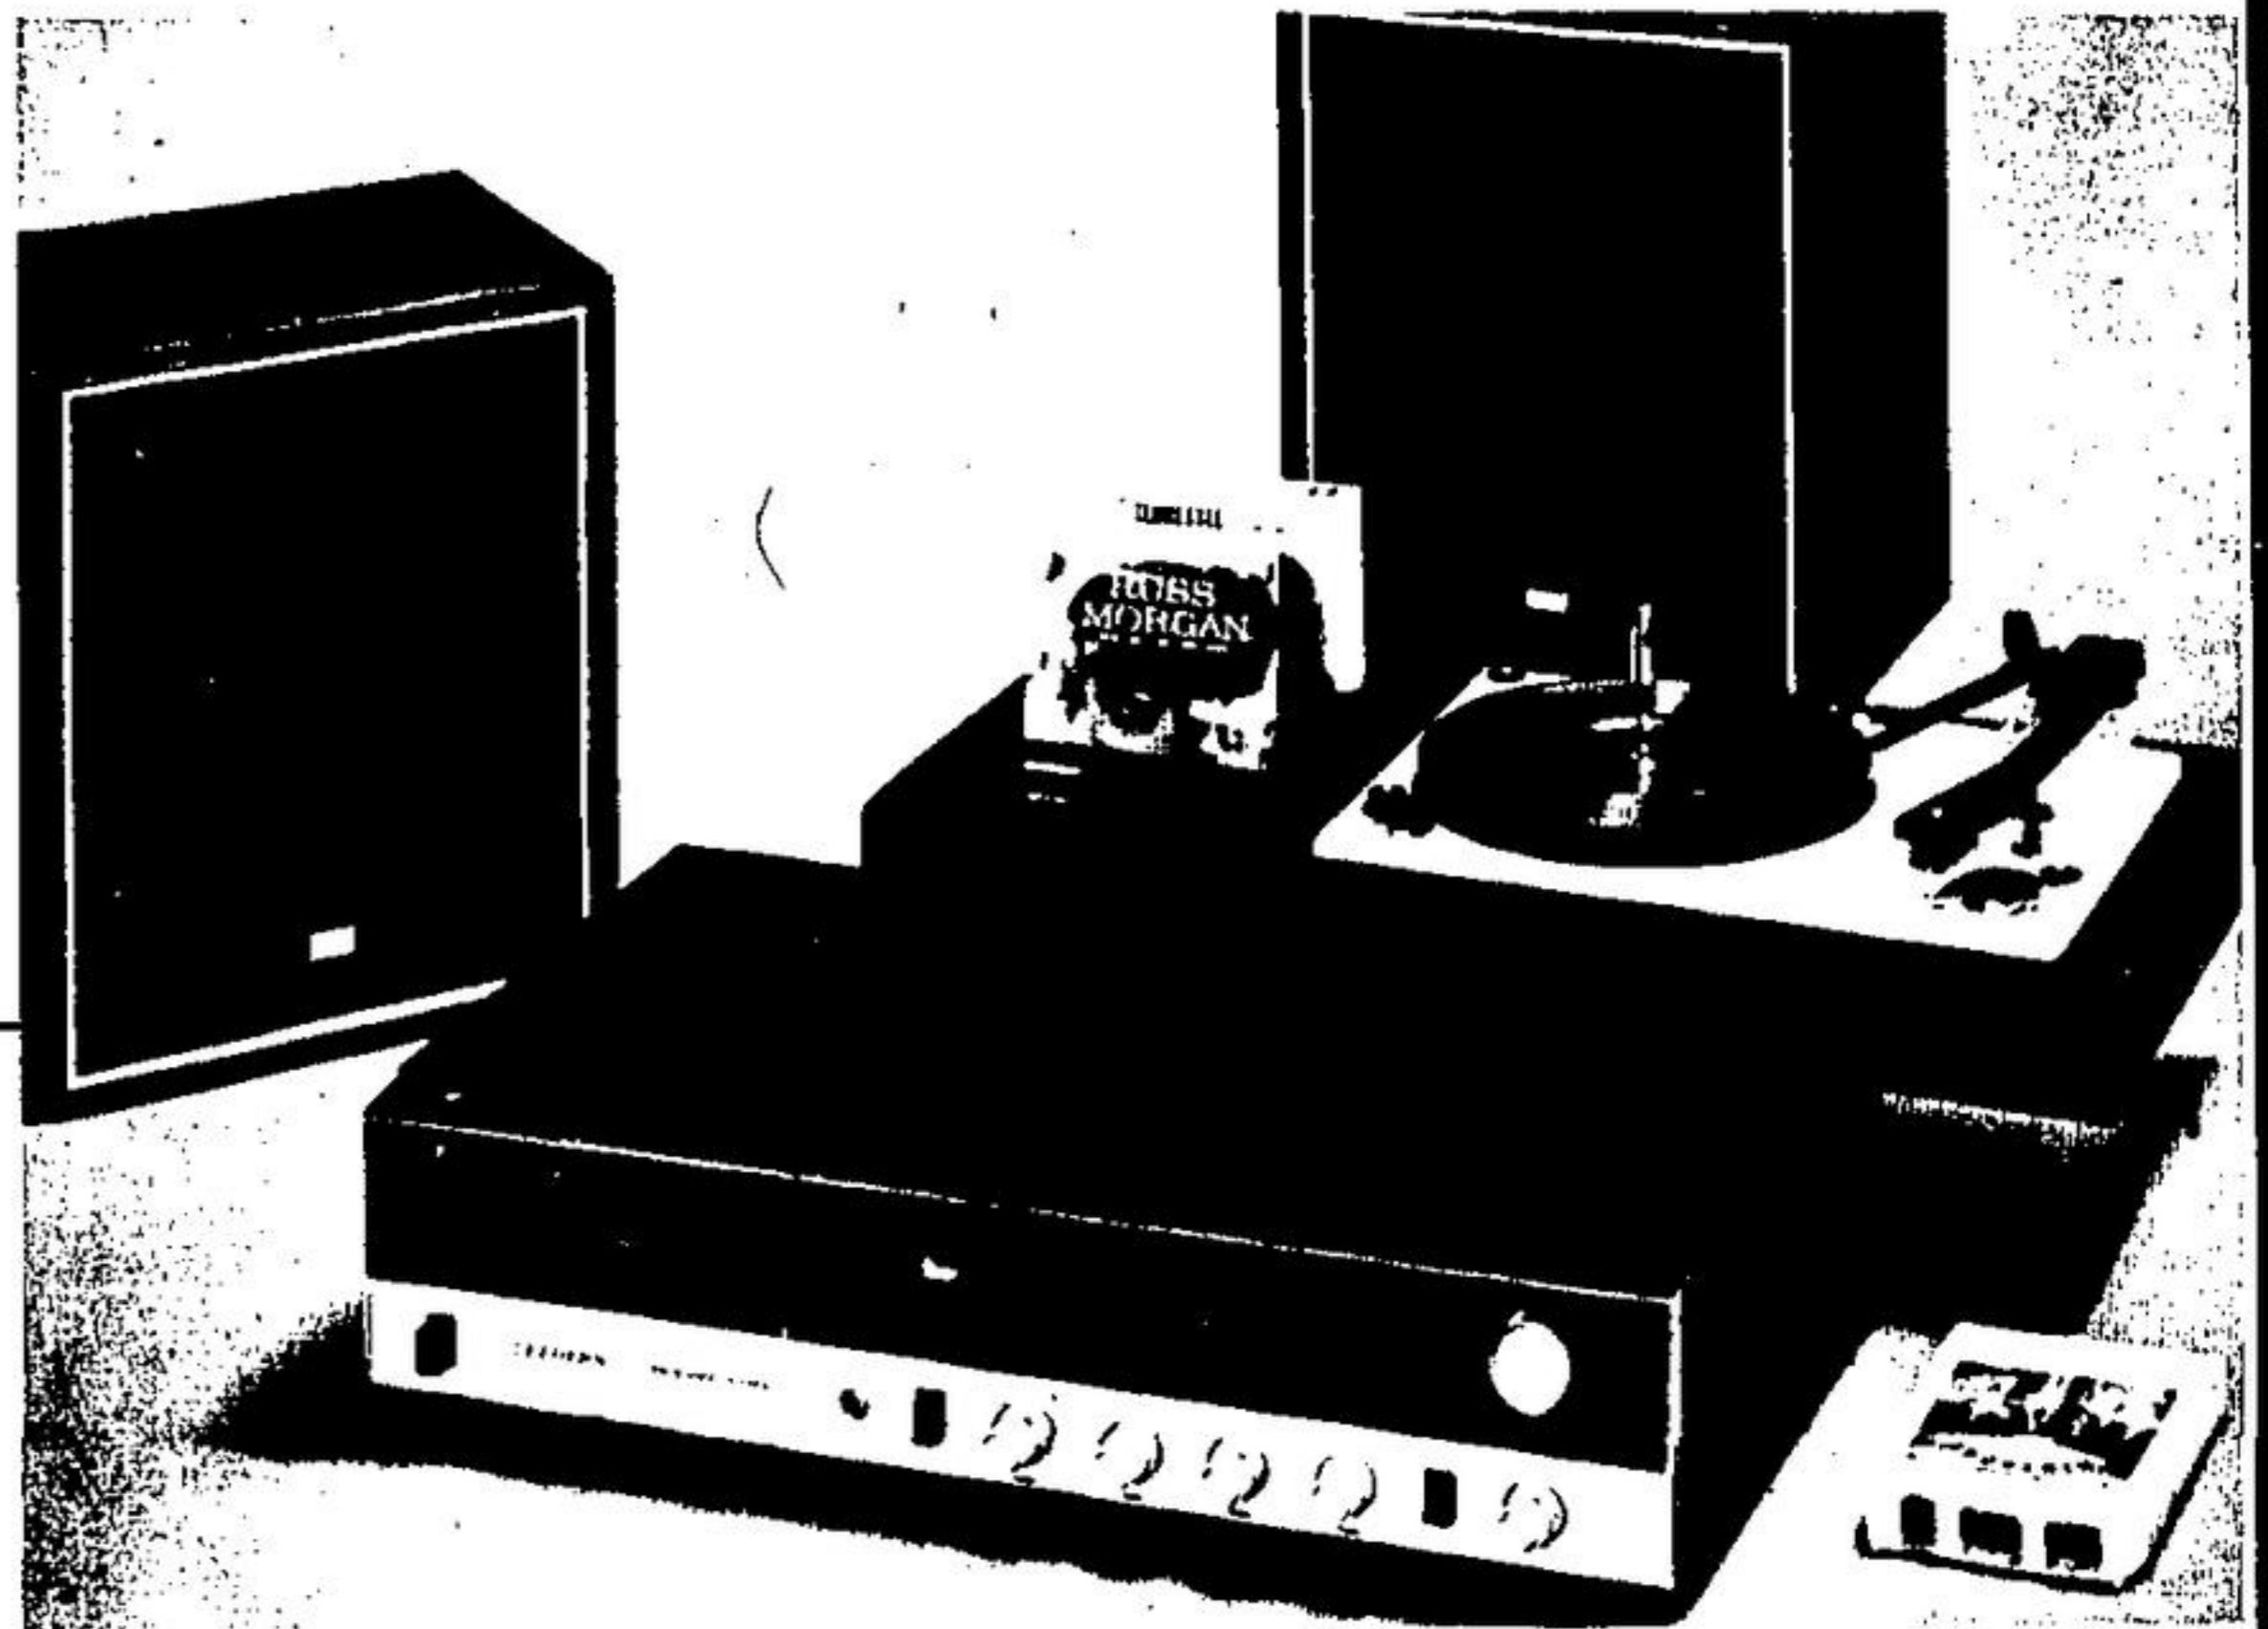

THIS MUSIC CENTRE COMPLETE

$299.00

PORTABLE STEREO 8 TRACK with AM/FM Radio. Now you can carry good listening along to the beach, picnics, parties, schoolroom, office or anywhere. Operates on batteries, household current or through your car cigarette lighter.