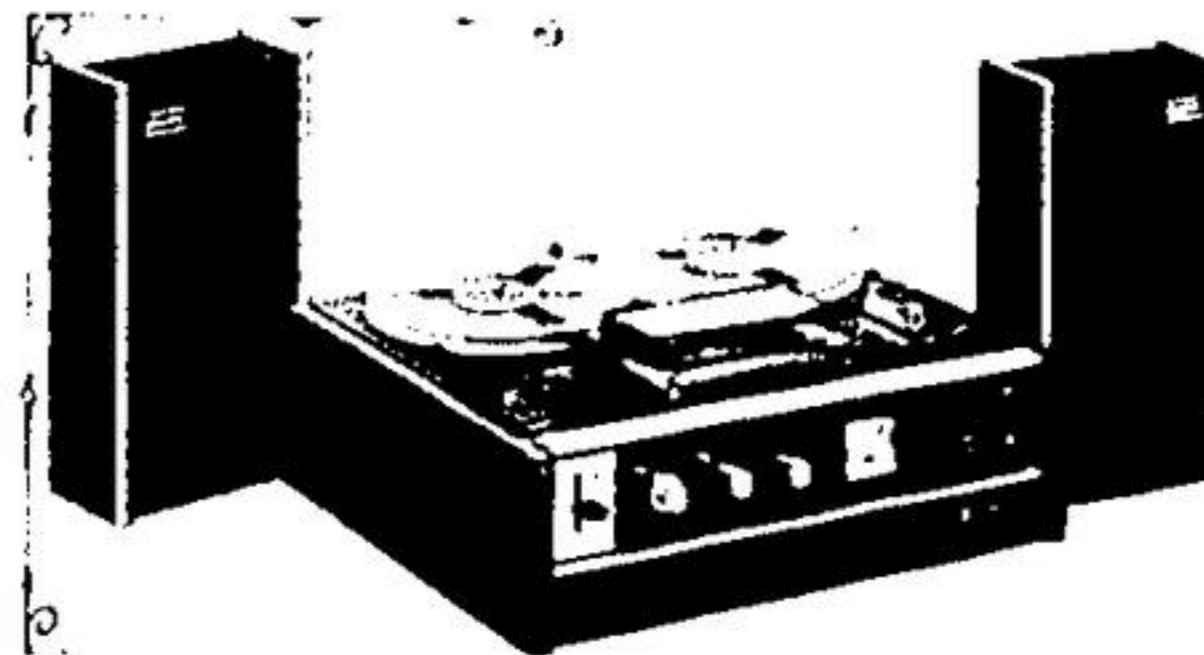

SONY TC230 For someone extra special! This Sony stereo tape recorder blends beautifully with the finest furnishings. Built-in pre-amplifier. Has input and switching facilities for connecting stereo FM tuner and phonograph. Complete with Sony SS-23 speaker system and 2 microphones. $325.00