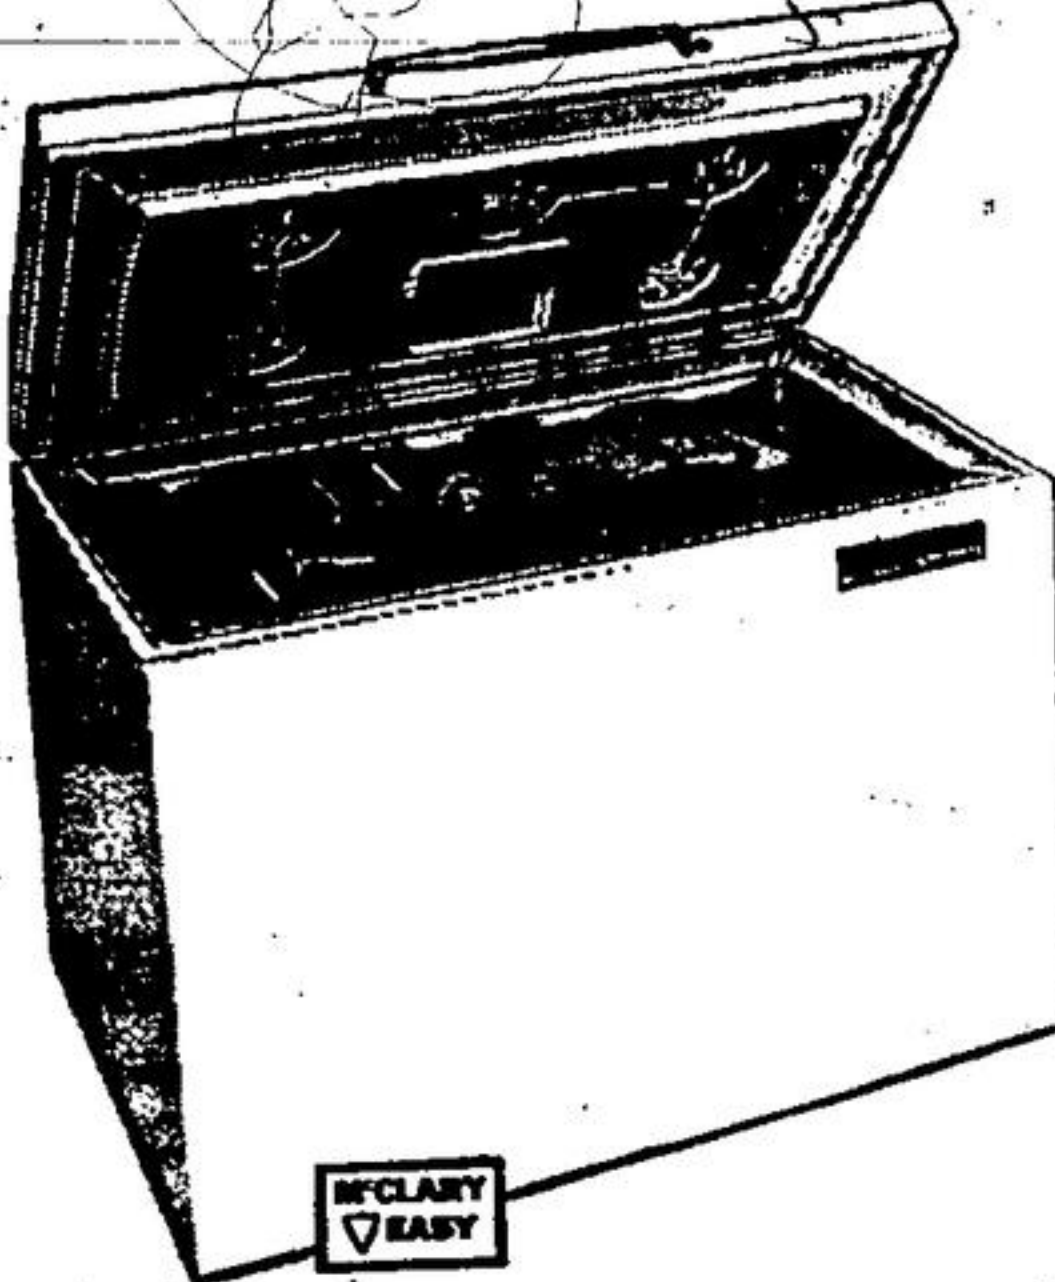

BUY DIRECT FROM THE TRUCK AND REALLY SAVE!

McCLARY-EASY
Ultra Cold CHEST FREEZERS
MORE STORAGE SPACE — IN LESS FLOOR SPACE

Using a new high density insulation, McClary-Easy opens up the inside of these new Chest Freezers by as much as 2½ cu. ft. without increasing exterior dimensions. They come in sizes for every family, and now at record low PRICES.

18 cu. ft. **\$199.95**

McCLARY-EASY
NO FROST EVER
IN REFRIGERATOR SECTION

Full width freezer holds 50 lbs., freezer drawer holds another 13 lbs. Refrigerator section has Glide-Out Shelves and Twin Porcelain Enamel Crispers; Deep-Dor Storage provides Removable Egg Trays, Cheese and Butter Keepers and Big Bottle Storage.