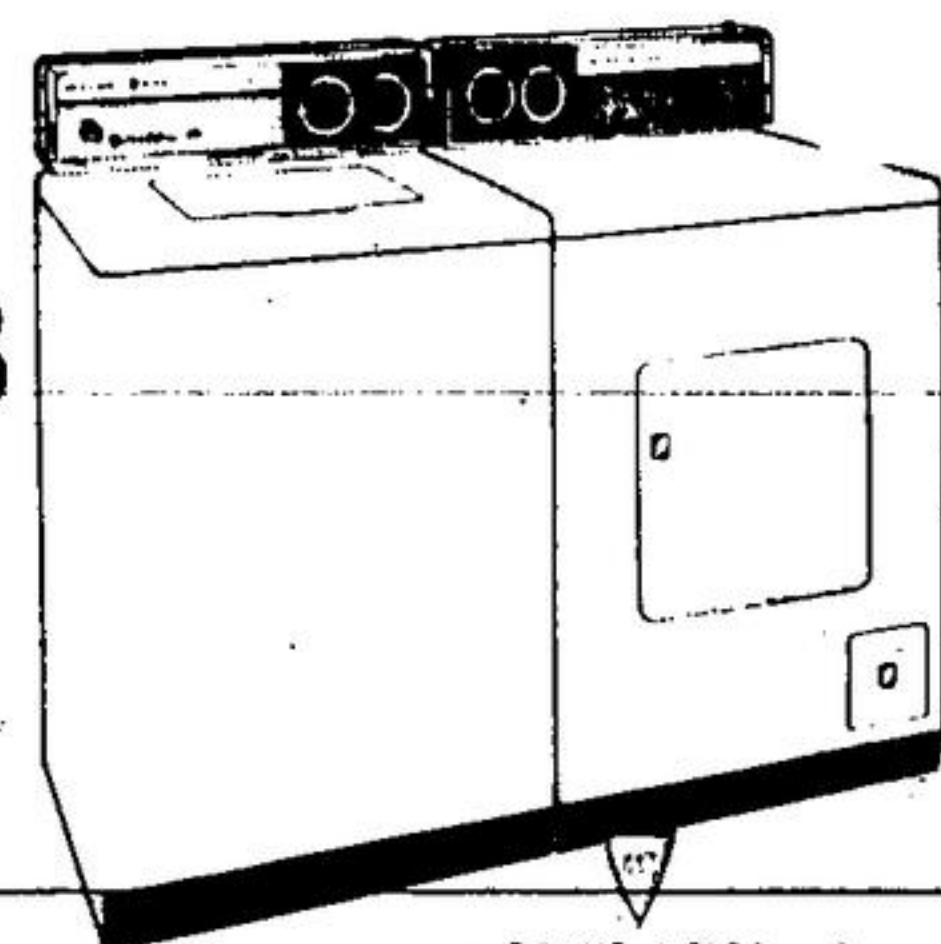

McCLARY EASY

DRYER ONLY

$159.95

Model E23-11

Our Dryers are on

SALE

$147.98

Prices Starting at . . . .

WIGO TELEVISION & APPLIANCES

32 Main Street N.

TRiangle 7-3376

NORTH HALTON'S LARGEST TV AND APPLIANCE DEALER