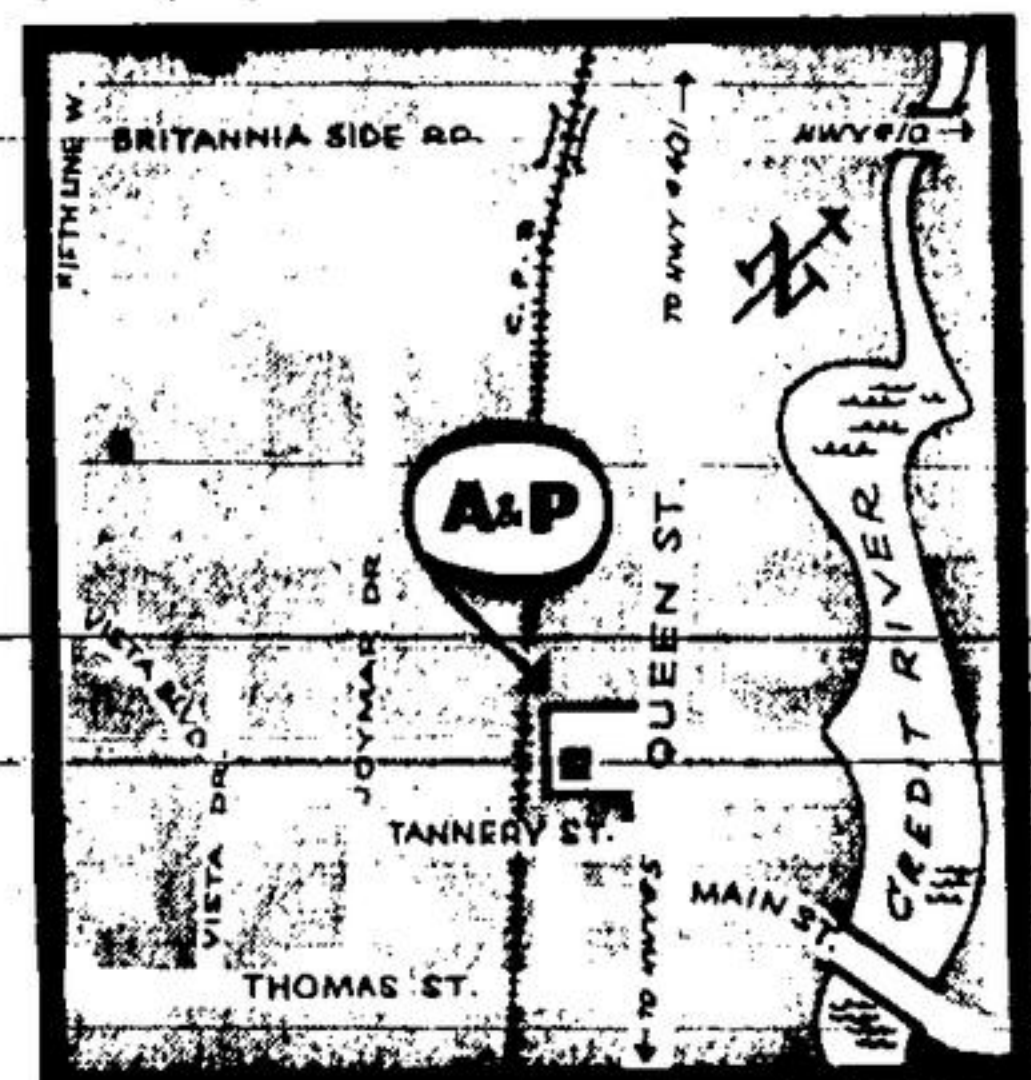

A&P Food Store Located At . . .
126 QUEEN ST. S.
STREETSVILLE
 OPEN THURSDAY AND FRIDAY NIGHTS UNTIL 9 P.M.
LOTS OF FREE PARKING

MARVEL BRAND
ICE CREAM half gallon carton **79c**
 REG. PRICE 93c—SAVE 14c